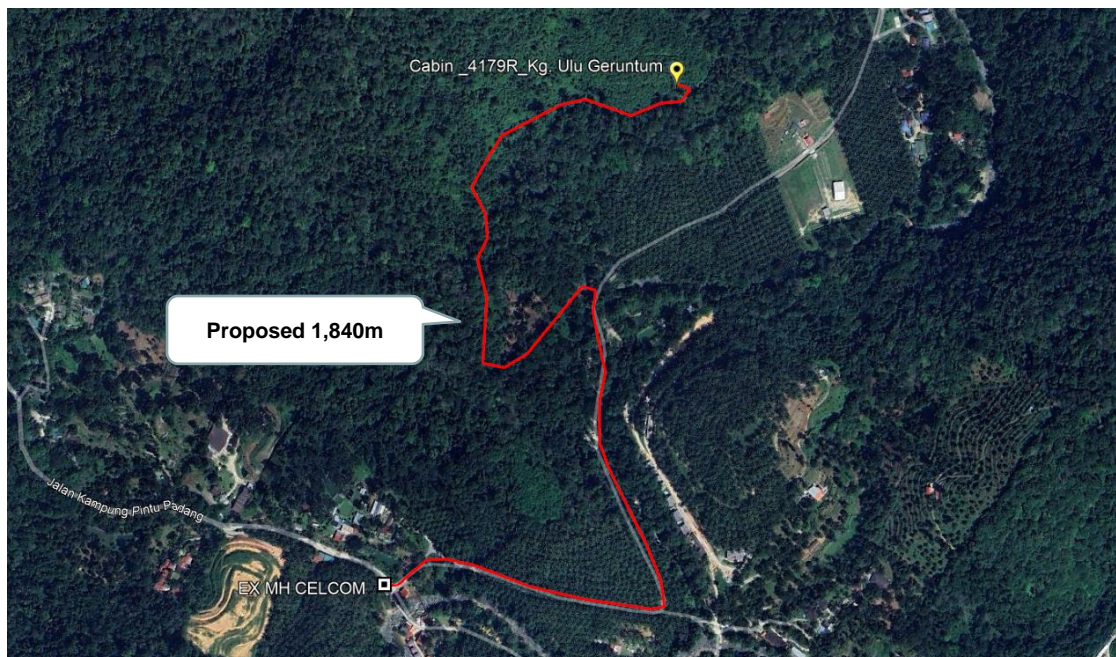

Section 3 : OSP Routing Plan

Planner KMZ

Proposed KMZ

Remarks: The propose route is different with planner proposed route.

MUSTIKA TERATAI SDN BHD
No.27-01, Jalan Harmoni 3/8
Taman Desa Harmoni, 81100 Johor Bahru,
Johor Darul Takzim
Tel : 07 - 3576715
Email : mtsbjb@yahoo.com

DIGI TELECOMMUNICATION SDN BHD
LOT 10, JALAN DELIMA 1/1,
SUBANG HI-TECH INDUSTRIAL PARK,
40000 SHAH ALAM, SELANGOR

Section 3 : OSP Routing Plan

PROPOSED MANHOLE AND POLE COORDINATE		
MANHOLE/POLE NUMBER	LATITUDE	LONGTITUDE
Cabin Kg. Ulu Geruntum (4179R)	4.46239	101.21696
EX MH CELCOM	4.455859	101.213127