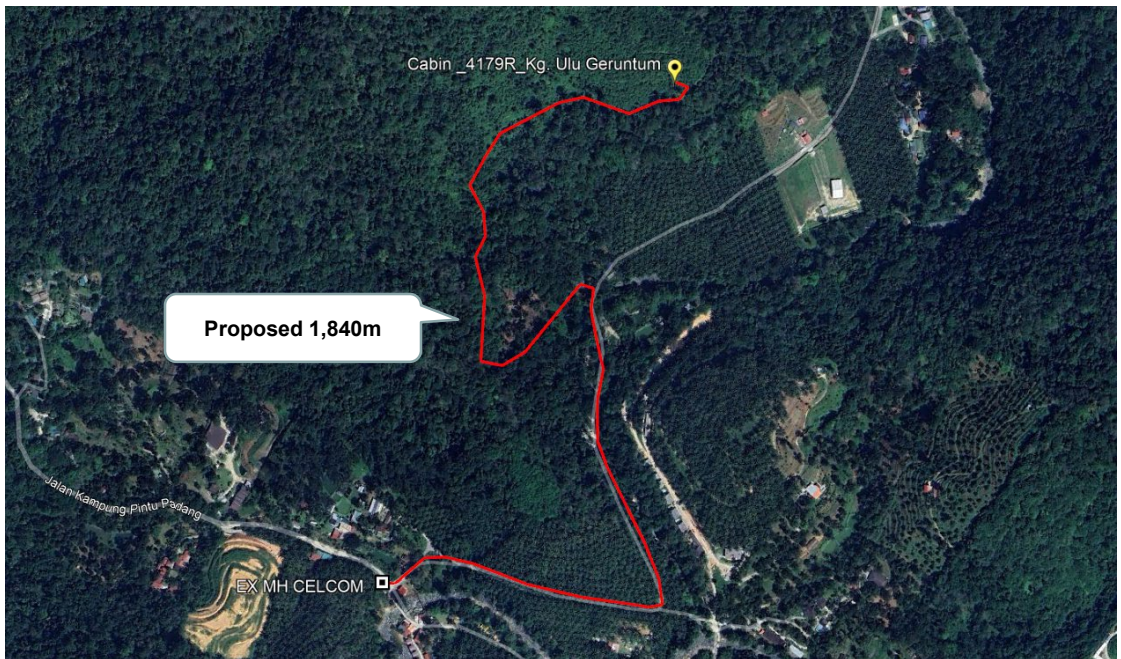

Section 3 : OSP Routing Plan

Planner KMZ

Proposed KMZ

Remarks: The propose route is different with planner proposed route.

MUSTIKA TERATAI SDN BHD
No.27-01, Jalan Harmoni 3/8
Taman Desa Harmoni, 81100 Johor Bahru,
Johor Darul Takzim
Tel : 07 - 3576715
Email : mtsbjb@yahoo.com

CELCOMDIGI BERHAD
LOT 10, JALAN DELIMA 1/1,
SUBANG HI-TECH INDUSTRIAL PARK,
40000 SHAH ALAM, SELANGOR

Section 3 : OSP Routing Plan

PROPOSED MANHOLE AND POLE COORDINATE		
MANHOLE/POLE NUMBER	LATITUDE	LONGTITUDE
Cabin Kg. Ulu Geruntum (4179R)	4.46239°	101.21696°
EX MH CELCOM	4.455859°	101.213127°