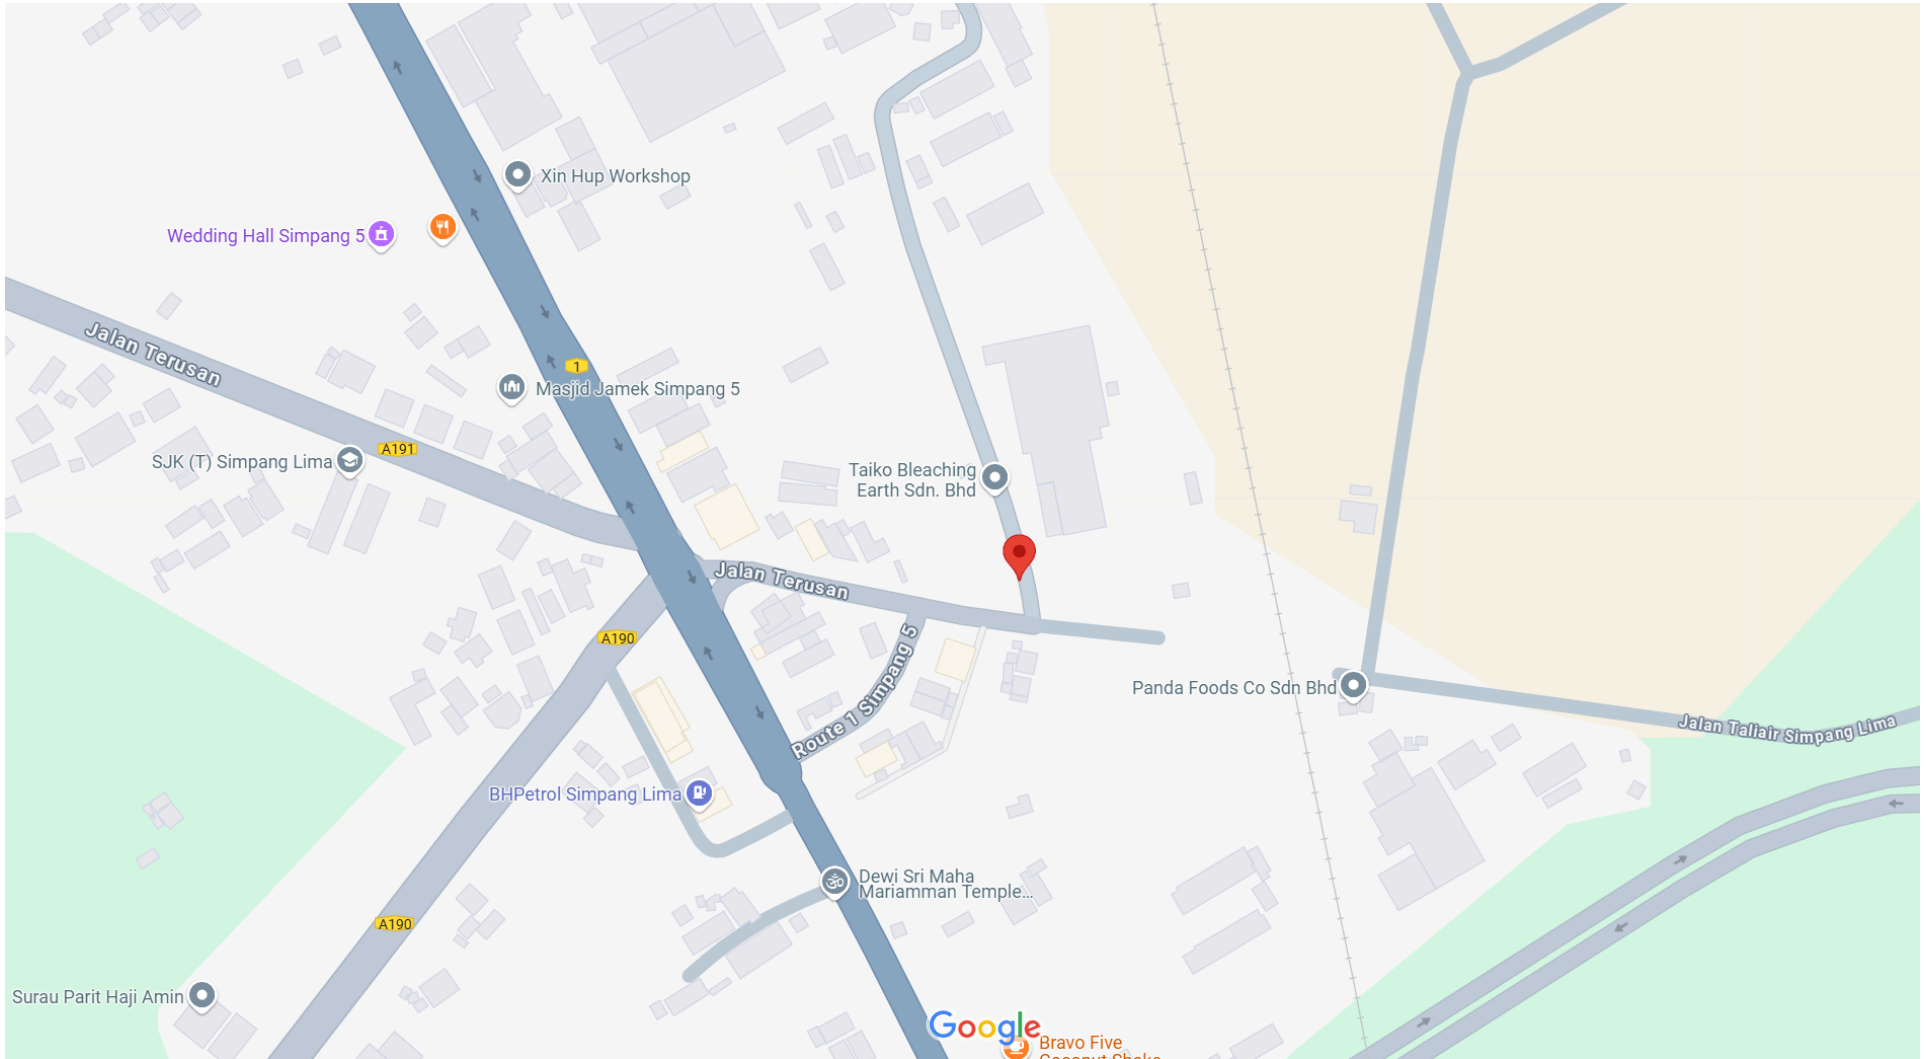

5°05'36.0"N 100°29'34.5"E

EPPC OF NGDS TO PARIT BUNTAR FL STAGE 1/04, PARIT BUNTAR, PERAK - TAIKO BLEACHING
- CH 18

Map data ©2025 Google 50 m