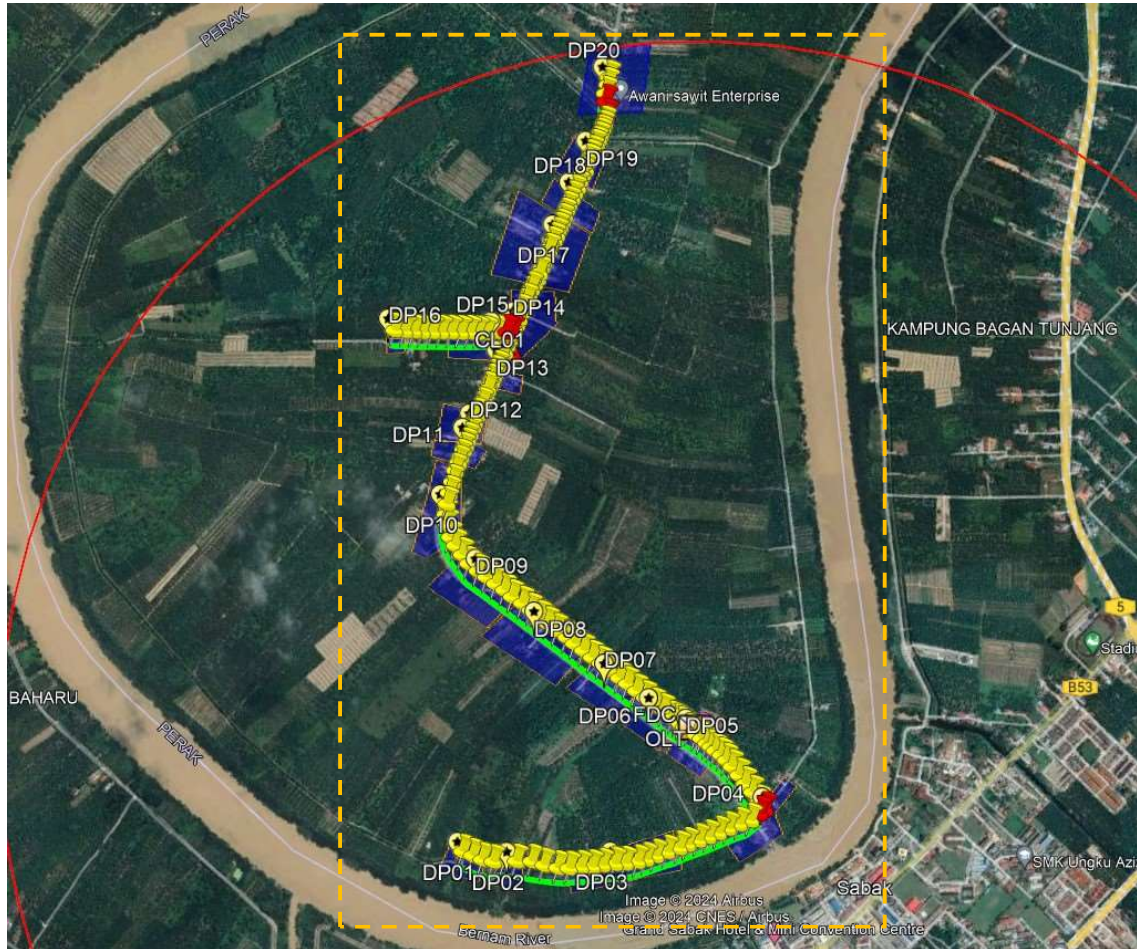

Site Plan – KMZ (Overview site area)

Site Plan – KMZ Routing (All Local Authority)

Green Colour – Majlis Perbandaran Hutan Melintang

Site Plan – KMZ Routing (All site area)

Site Plan – KMZ Routing (Prop new Pole)