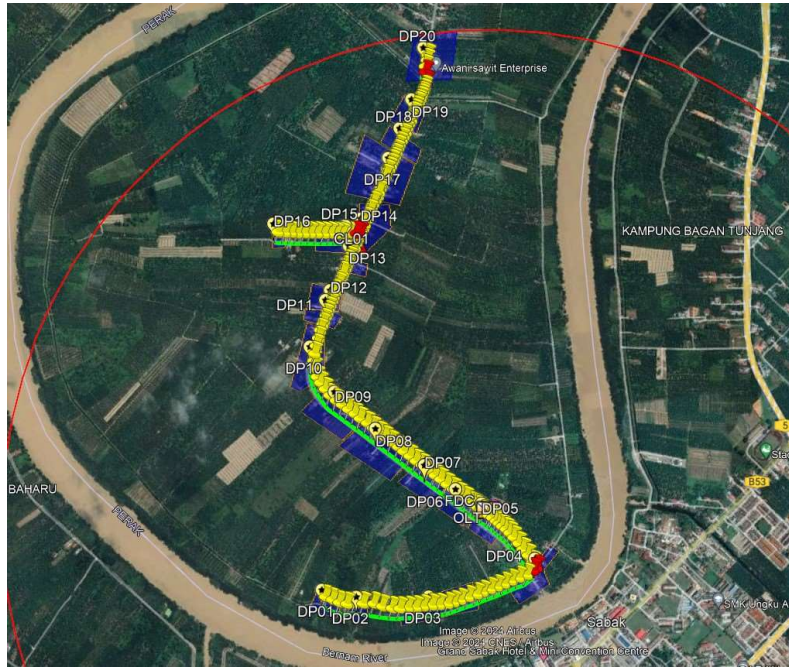

Site Plan – KMZ (Overview site area)