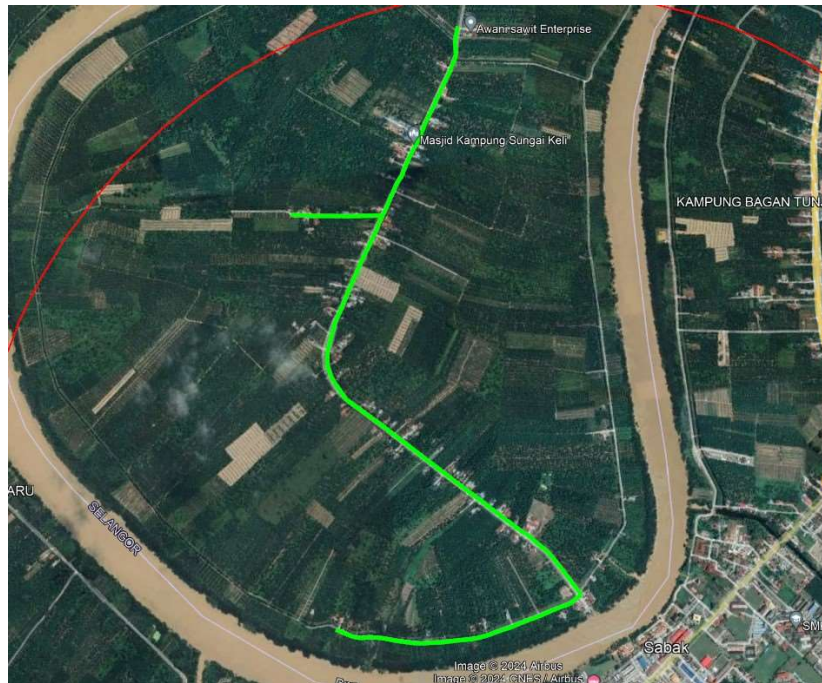

Site Plan – KMZ (Overview site area)