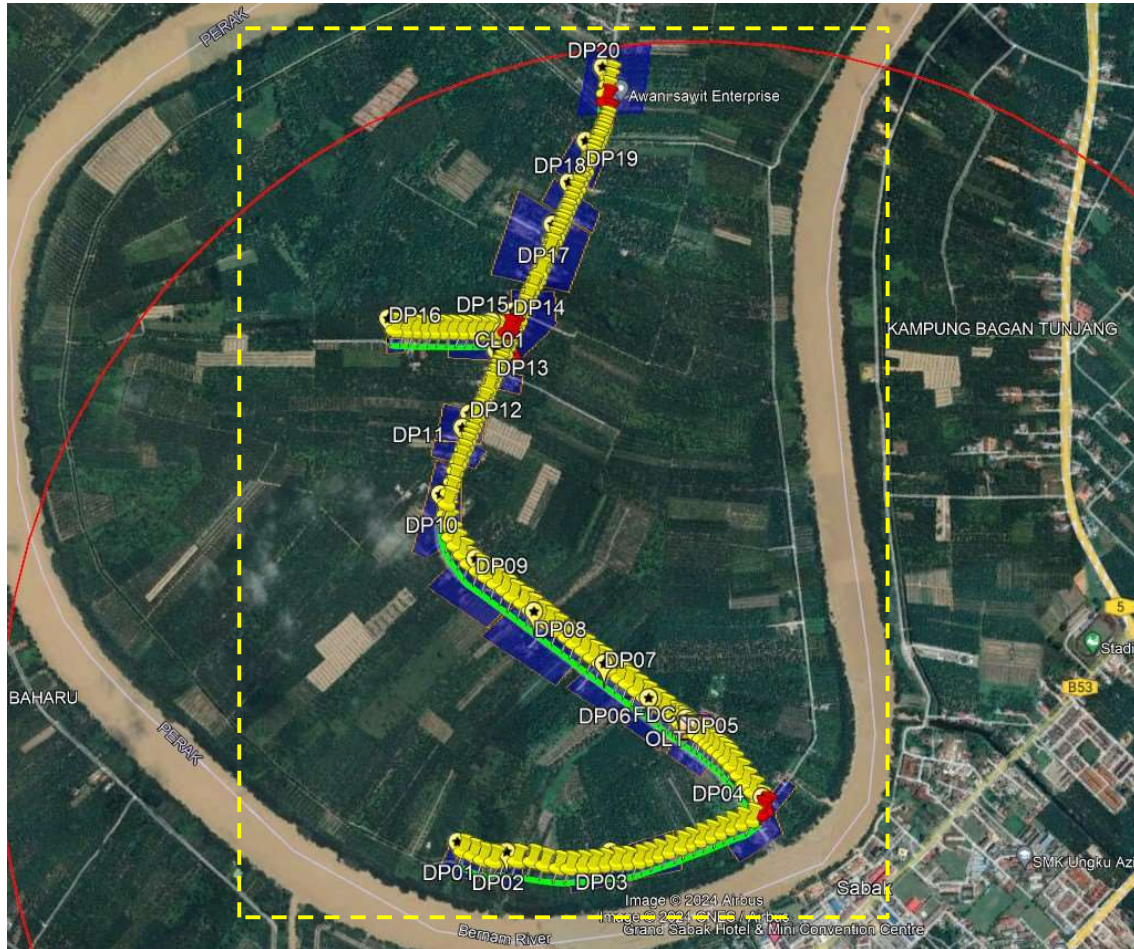

Site Plan – KMZ (Overview site area)

Site Plan – KMZ Routing (All Local Authority)

Green Colour – Majlis Perbandaran Hutan Melintang

Site Plan – KMZ Routing (All site area)

Site Plan – KMZ Routing (Prop new Pole)