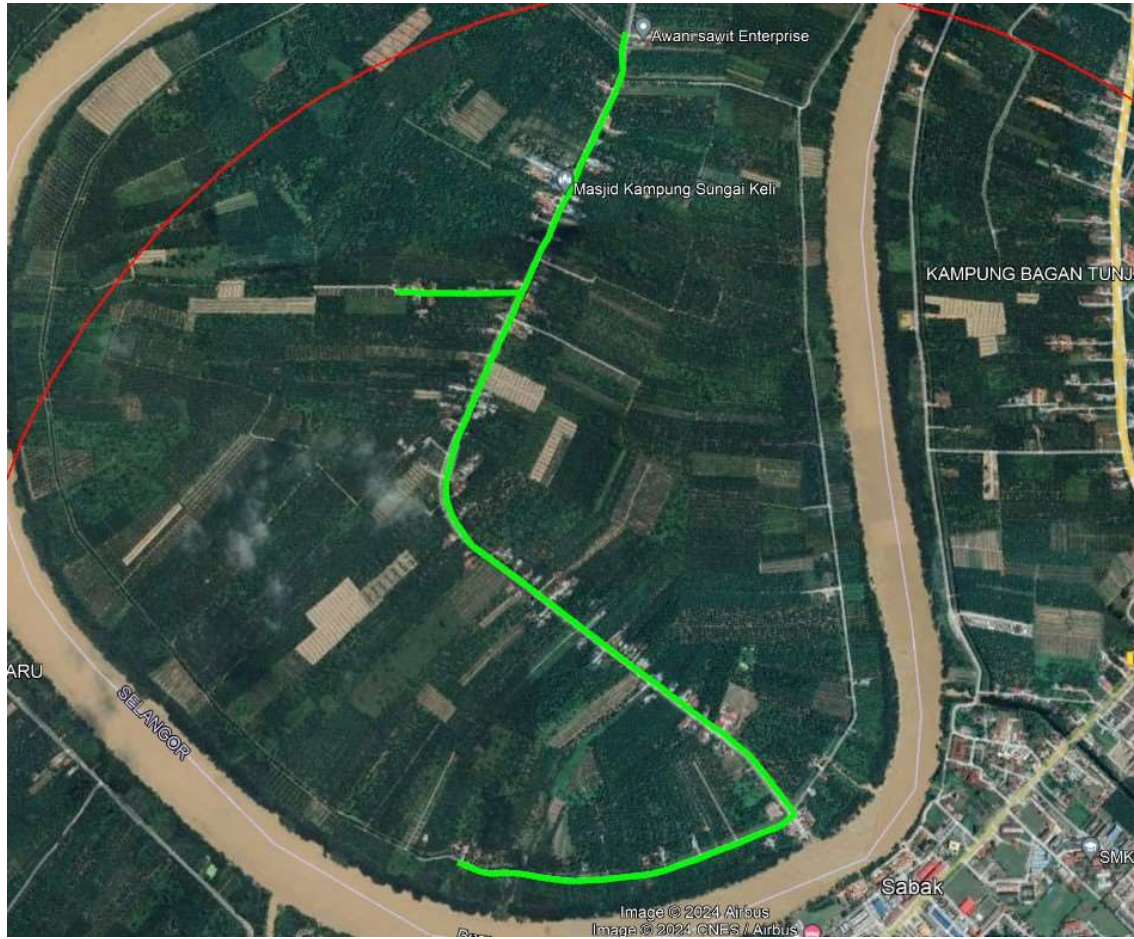

Site Plan – KMZ Routing (All Local Authority)

Green Colour – Majlis Perbandaran Hutan Melintang