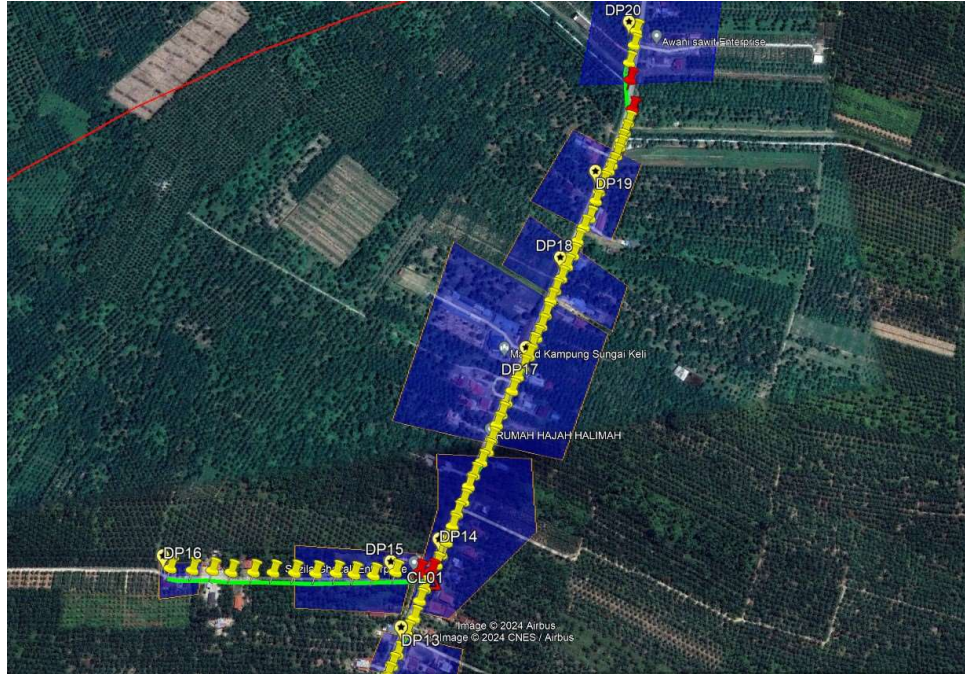

**Site Plan – KMZ (Overview site area)**

**Site Plan – KMZ Routing (All Local Authority)**

**Green Colour – Majlis Perbandaran Hutan Melintang**

**Site Plan – KMZ Routing (All site area)**

Site Plan – KMZ Routing (Prop new Pole)