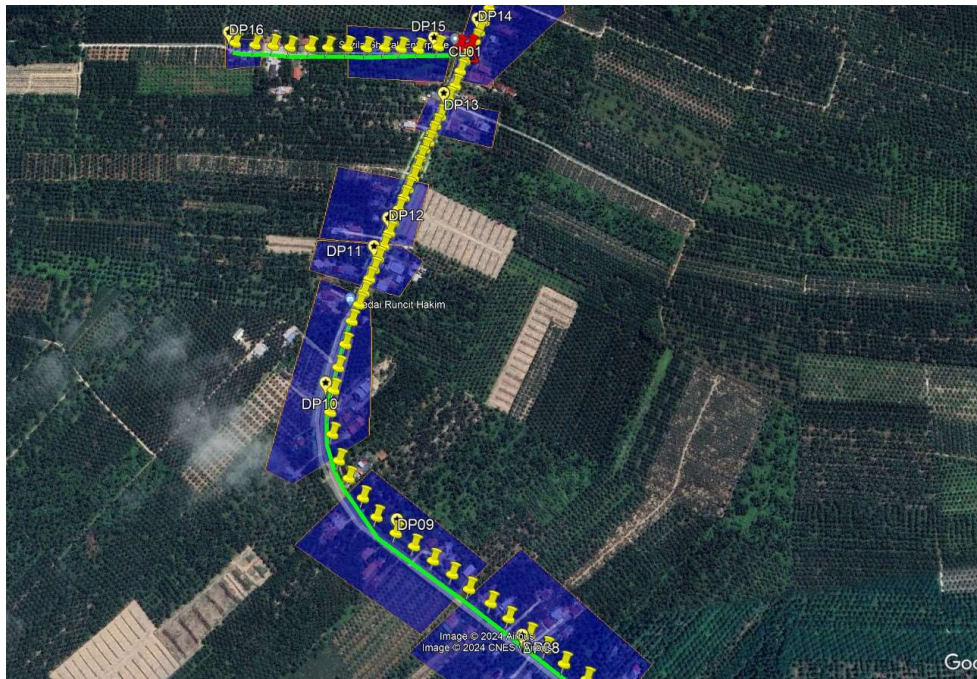

**Site Plan – KMZ (Overview site area)**

**Site Plan – KMZ Routing (All Local Authority)**

**Green Colour – Majlis Perbandaran Hutan Melintang**

**Site Plan – KMZ Routing (All site area)**

Site Plan – KMZ Routing (Prop new Pole)