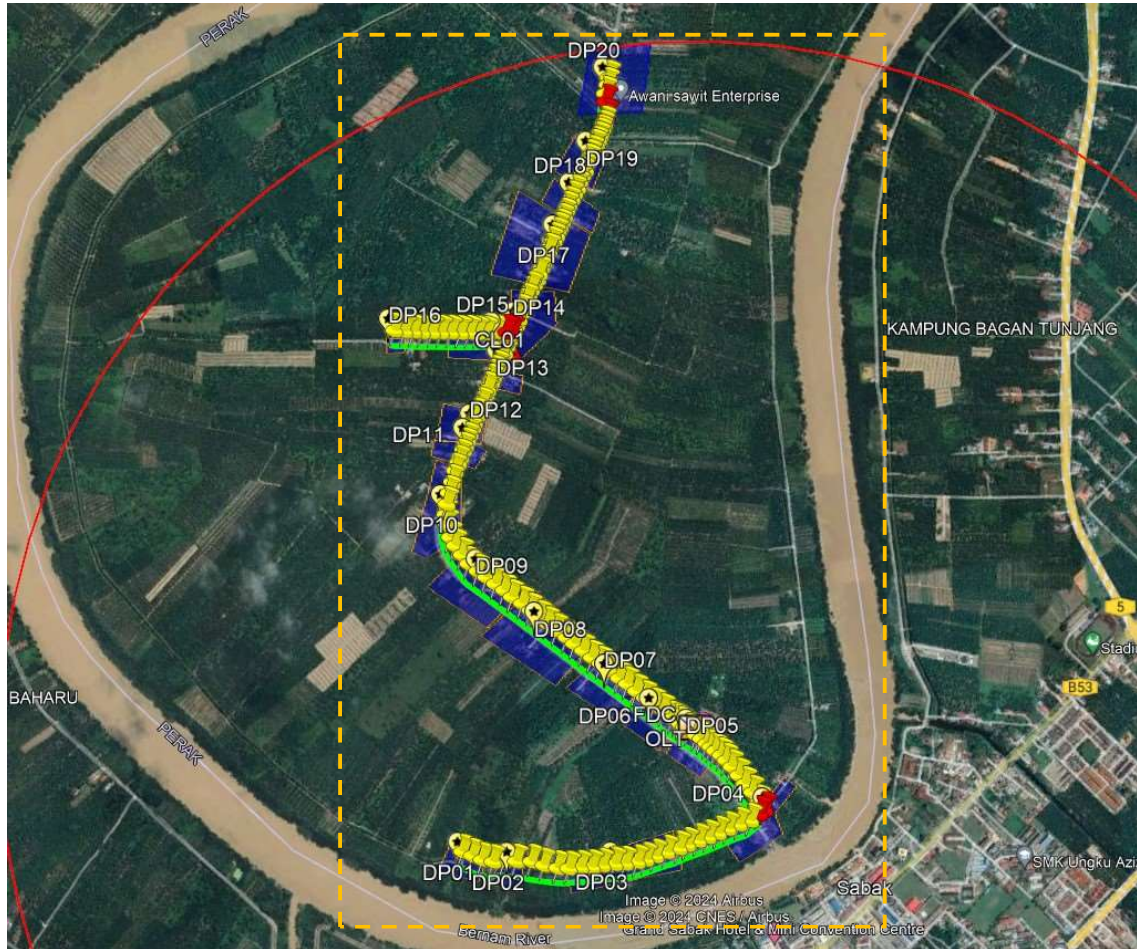

**Site Plan – KMZ (Overview site area)**

**Site Plan – KMZ Routing (All Local Authority)**

**Green Colour – Majlis Perbandaran Hutan Melintang**

**Site Plan – KMZ Routing (All site area)**

Site Plan – KMZ Routing (Prop new Pole)