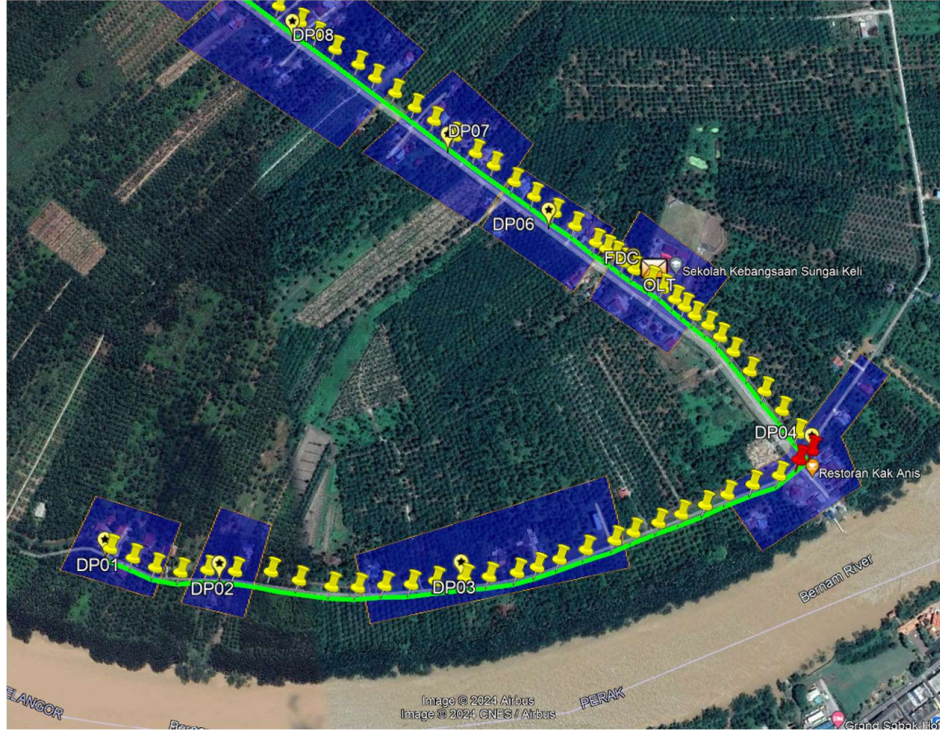

**Site Plan – KMZ (Overview site area)**

**Site Plan – KMZ Routing (All Local Authority)**

**Green Colour – Majlis Perbandaran Hutan Melintang**

**Site Plan – KMZ Routing (All site area)**

Site Plan – KMZ Routing (Prop new Pole)