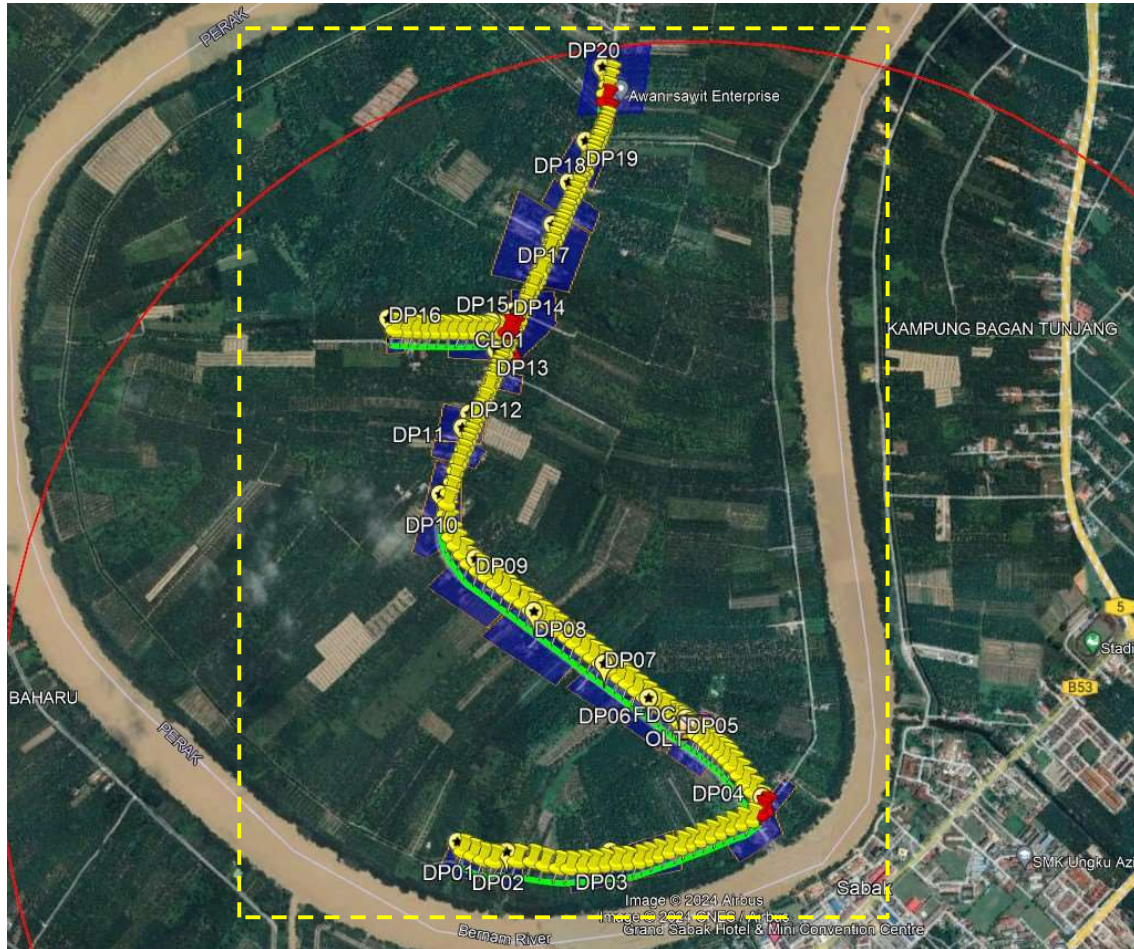

**Site Plan – KMZ (Overview site area)**

**Site Plan – KMZ Routing (All Local Authority)**

**Green Colour – Majlis Perbandaran Hutan Melintang**

**Site Plan – KMZ Routing (All site area)**

Site Plan – KMZ Routing (Prop new Pole)