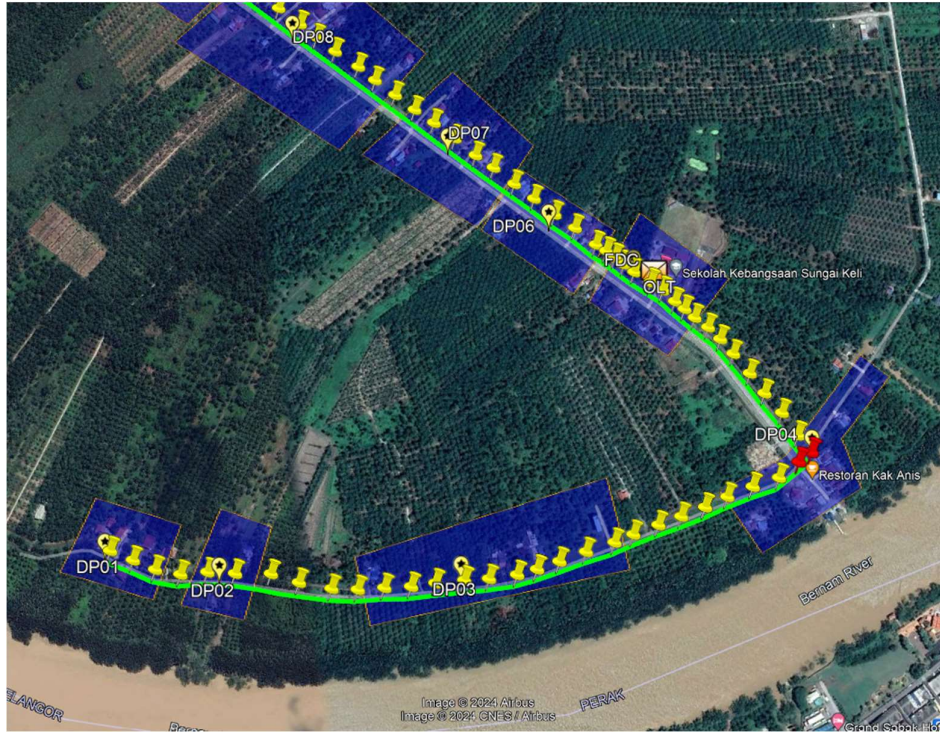

**Site Plan – KMZ (Overview site area)**

**Site Plan – KMZ Routing (All Local Authority)**

**Green Colour – Majlis Perbandaran Hutan Melintang**

**Site Plan – KMZ Routing (All site area)**

Site Plan – KMZ Routing (Prop new Pole)