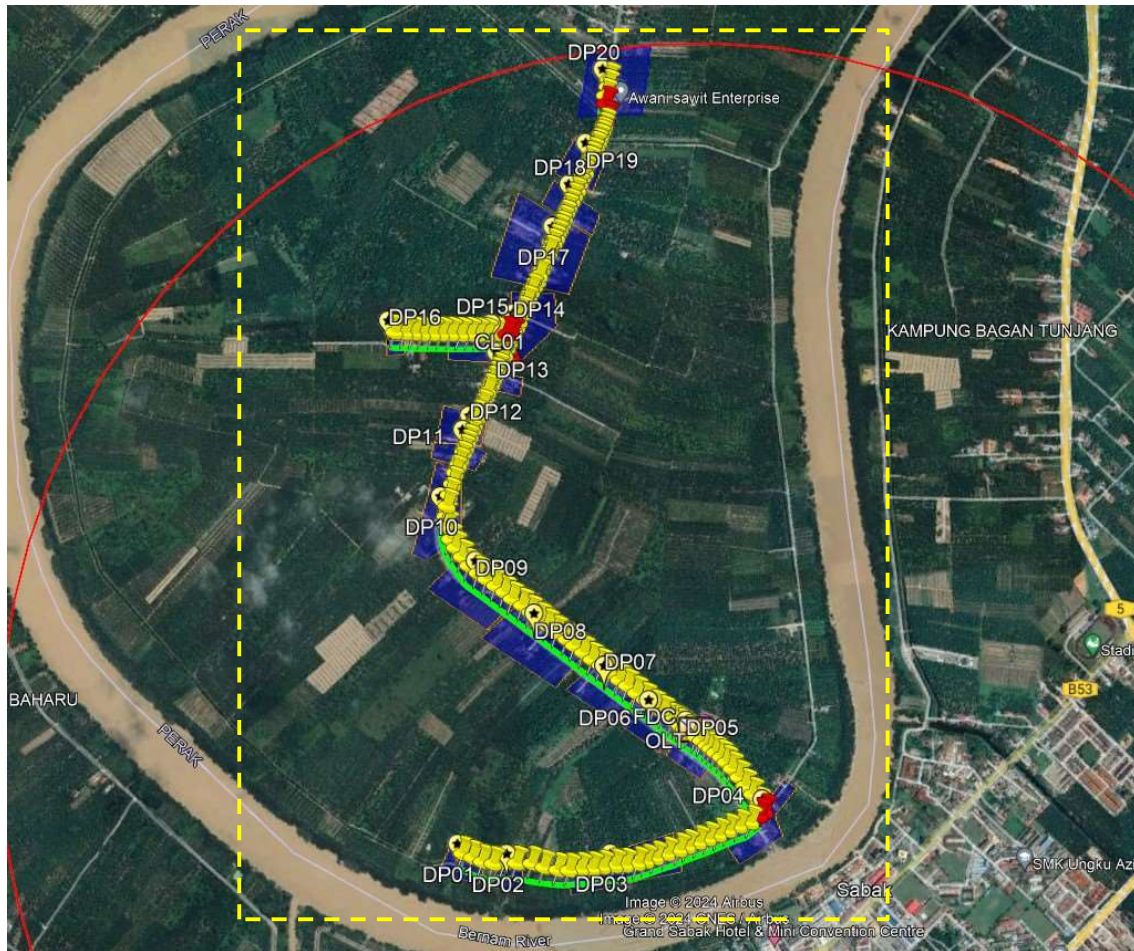

**Site Plan – KMZ (Overview site area)**

**Site Plan – KMZ Routing (All Local Authority)**

**Green Colour – Majlis Perbandaran Hutan Melintang**

**Site Plan – KMZ Routing (All site area)**

Site Plan – KMZ Routing (Prop new Pole)