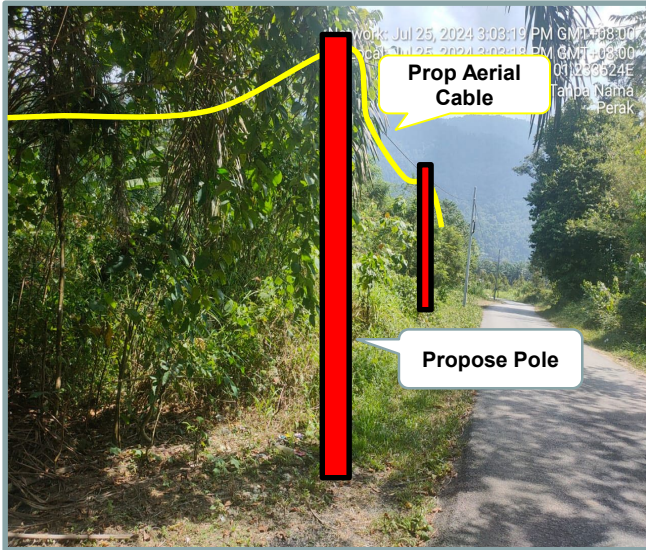

MUSTIKA TERATAI SDN BHD
No.27-01, Jalan Harmoni 3/8
Taman Desa Harmoni, 81100 Johor Bahru,
Johor Darul Takzim
Tel : 07 - 3576715
Email : mtsbjb@yahoo.com

CELCOMDIGI BERHAD
LOT 10, JALAN DELIMA 1/1,
SUBANG HI-TECH INDUSTRIAL PARK,
40000 SHAH ALAM, SELANGOR

Section 4: OSP Snapshot for new route