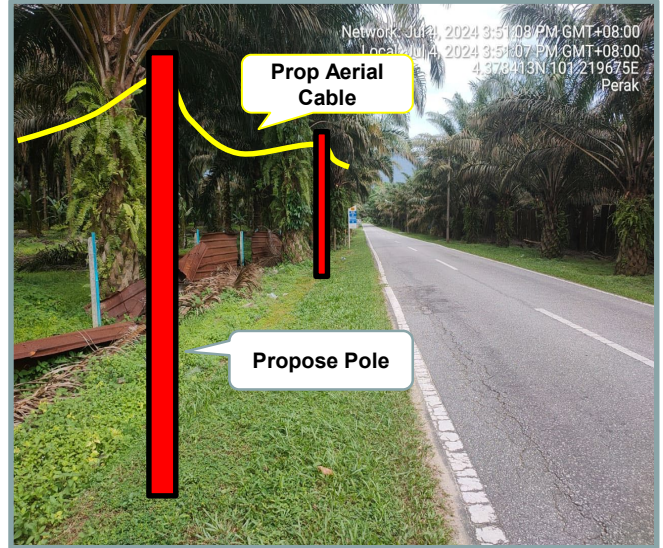

MUSTIKA TERATAI SDN BHD
No.27-01, Jalan Harmoni 3/8
Taman Desa Harmoni, 81100 Johor Bahru,
Johor Darul Takzim
Tel : 07 - 3576715
Email : mtsbjb@yahoo.com

CELCOMDIGI BERHAD
LOT 10, JALAN DELIMA 1/1,
SUBANG HI-TECH INDUSTRIAL PARK,
40000 SHAH ALAM, SELANGOR

Section 4: OSP Snapshot for new route