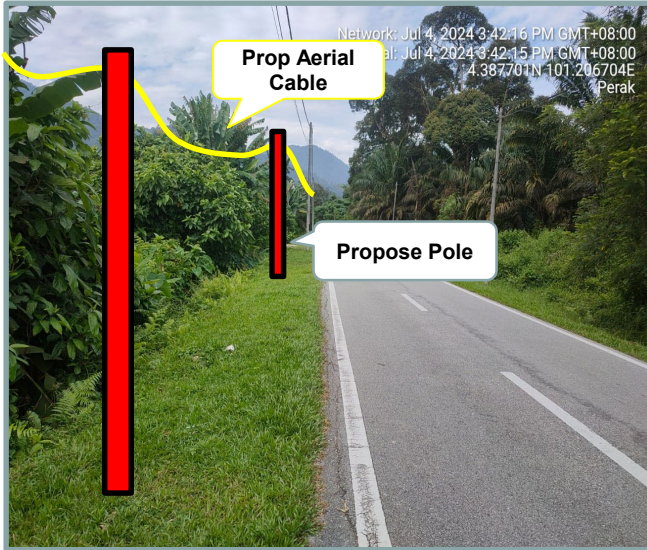

MUSTIKA TERATAI SDN BHD
No.27-01, Jalan Harmoni 3/8
Taman Desa Harmoni, 81100 Johor Bahru,
Johor Darul Takzim
Tel : 07 - 3576715
Email : mtsbjb@yahoo.com

CELCOMDIGI BERHAD
LOT 10, JALAN DELIMA 1/1,
SUBANG HI-TECH INDUSTRIAL PARK,
40000 SHAH ALAM, SELANGOR

Section 4: OSP Snapshot for new route