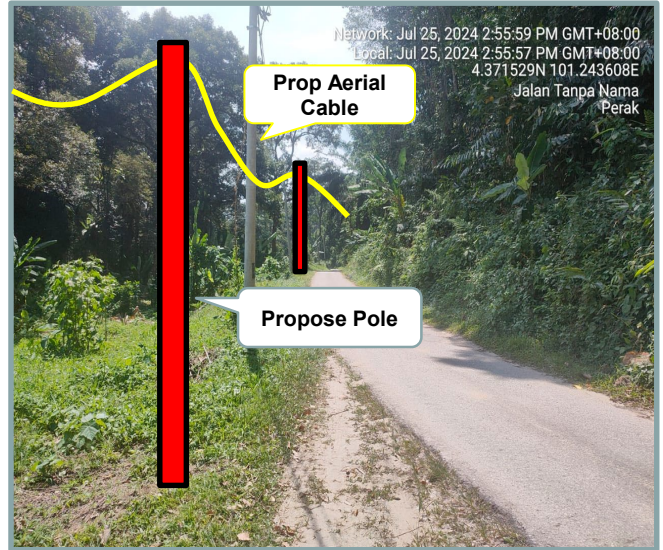

Section 4: OSP Snapshot for new route

Remarks: Last Manhole did not tapping to tower since tower not install yet.