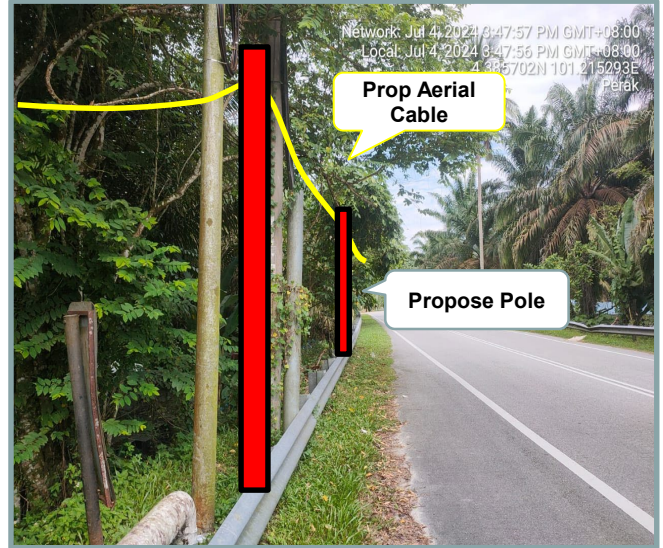

MUSTIKA TERATAI SDN BHD
No.27-01, Jalan Harmoni 3/8
Taman Desa Harmoni, 81100 Johor Bahru,
Johor Darul Takzim
Tel : 07 - 3576715
Email : mtsbjb@yahoo.com

CELCOMDIGI BERHAD
LOT 10, JALAN DELIMA 1/1,
SUBANG HI-TECH INDUSTRIAL PARK,
40000 SHAH ALAM, SELANGOR

Section 4: OSP Snapshot for new route