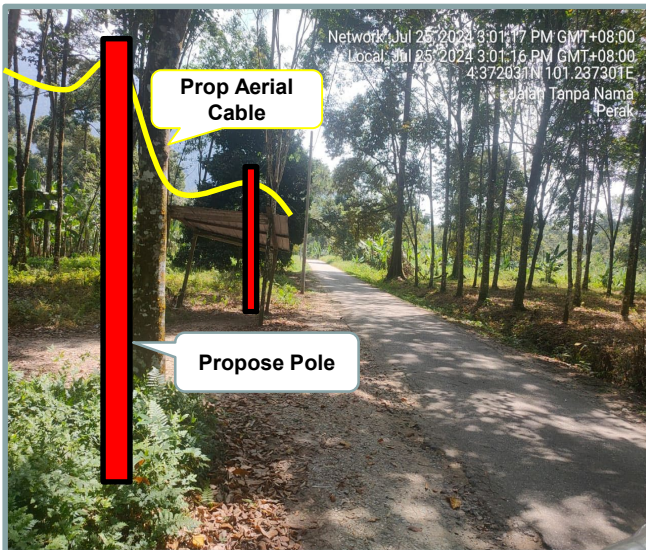

MUSTIKA TERATAI SDN BHD
No.27-01, Jalan Harmoni 3/8
Taman Desa Harmoni, 81100 Johor Bahru,
Johor Darul Takzim
Tel : 07 - 3576715
Email : mtsbjb@yahoo.com

CELCOMDIGI BERHAD
LOT 10, JALAN DELIMA 1/1,
SUBANG HI-TECH INDUSTRIAL PARK,
40000 SHAH ALAM, SELANGOR

Section 4: OSP Snapshot for new route