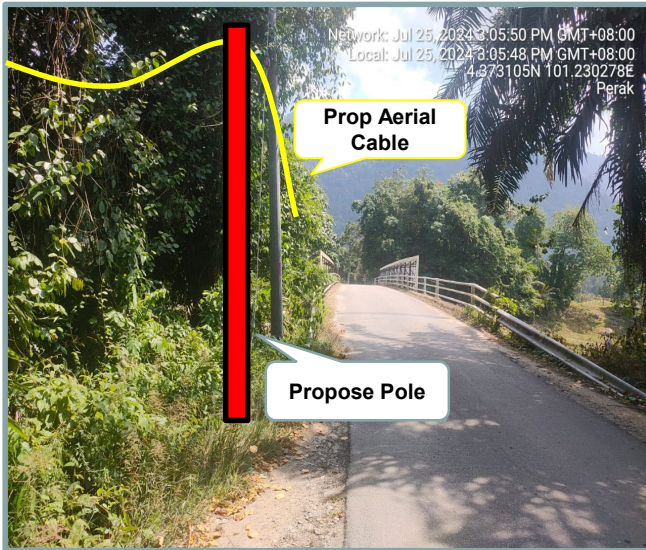

MUSTIKA TERATAI SDN BHD
No.27-01, Jalan Harmoni 3/8
Taman Desa Harmoni, 81100 Johor Bahru,
Johor Darul Takzim
Tel : 07 - 3576715
Email : mtsbjb@yahoo.com

CELCOMDIGI BERHAD
LOT 10, JALAN DELIMA 1/1,
SUBANG HI-TECH INDUSTRIAL PARK,
40000 SHAH ALAM, SELANGOR

Section 4: OSP Snapshot for new route