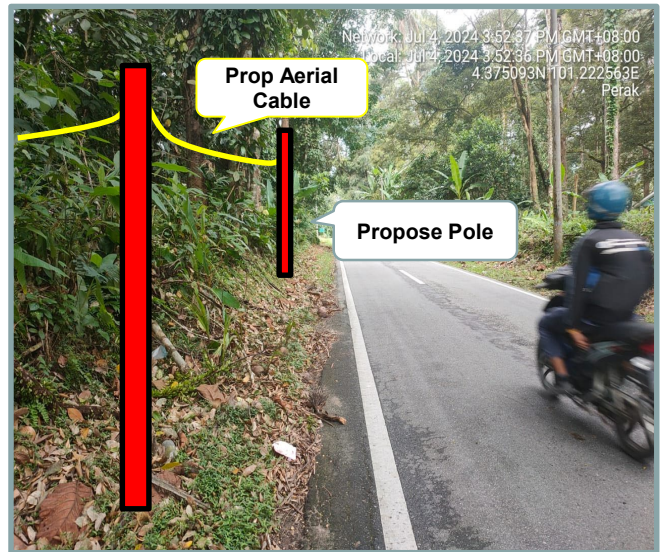

MUSTIKA TERATAI SDN BHD
No.27-01, Jalan Harmoni 3/8
Taman Desa Harmoni, 81100 Johor Bahru,
Johor Darul Takzim
Tel : 07 - 3576715
Email : mtsbjb@yahoo.com

CELCOMDIGI BERHAD
LOT 10, JALAN DELIMA 1/1,
SUBANG HI-TECH INDUSTRIAL PARK,
40000 SHAH ALAM, SELANGOR

Section 4: OSP Snapshot for new route