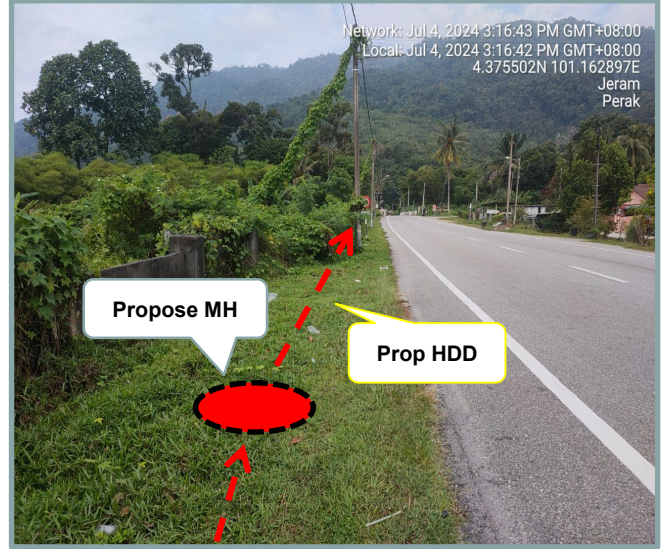

Section 4: OSP Snapshot for new route