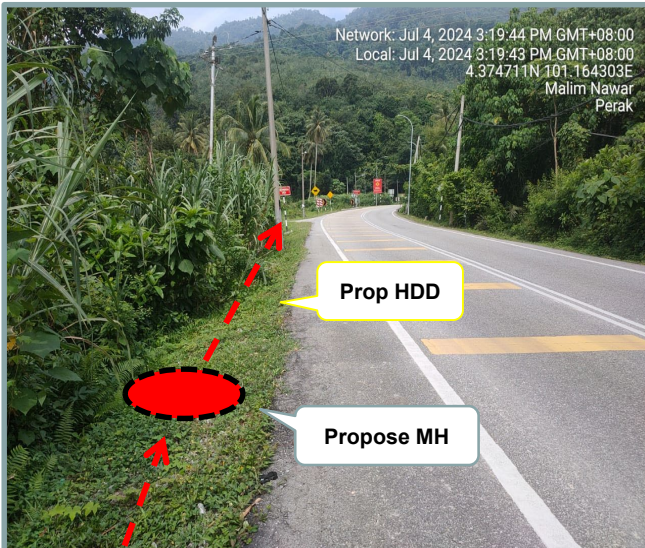

Section 4: OSP Snapshot for new route