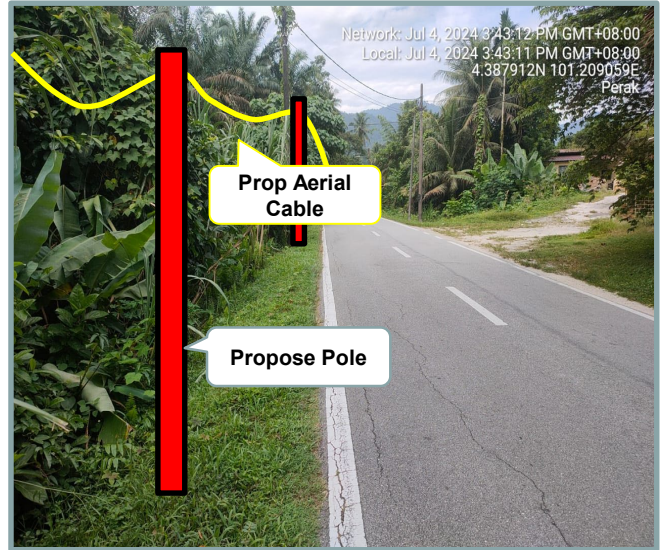

MUSTIKA TERATAI SDN BHD
No.27-01, Jalan Harmoni 3/8
Taman Desa Harmoni, 81100 Johor Bahru,
Johor Darul Takzim
Tel : 07 - 3576715
Email : mtsbjb@yahoo.com

CELCOMDIGI BERHAD
LOT 10, JALAN DELIMA 1/1,
SUBANG HI-TECH INDUSTRIAL PARK,
40000 SHAH ALAM, SELANGOR

Section 4: OSP Snapshot for new route