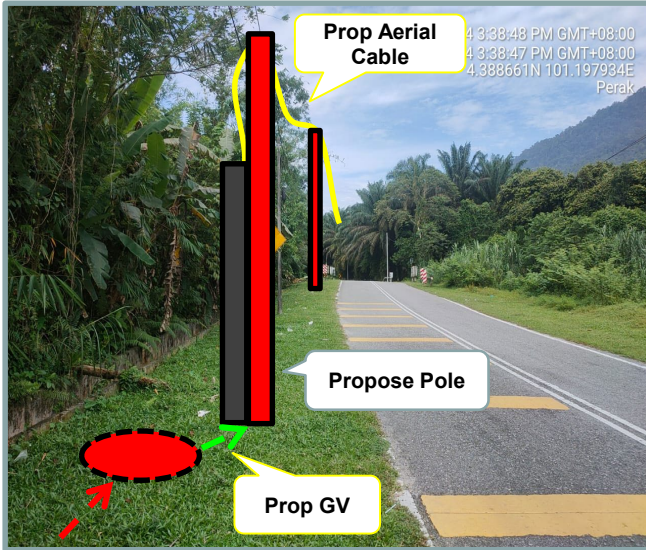

MUSTIKA TERATAI SDN BHD
No.27-01, Jalan Harmoni 3/8
Taman Desa Harmoni, 81100 Johor Bahru,
Johor Darul Takzim
Tel : 07 - 3576715
Email : mtsbjb@yahoo.com

CELCOMDIGI BERHAD
LOT 10, JALAN DELIMA 1/1,
SUBANG HI-TECH INDUSTRIAL PARK,
40000 SHAH ALAM, SELANGOR

Section 4: OSP Snapshot for new route