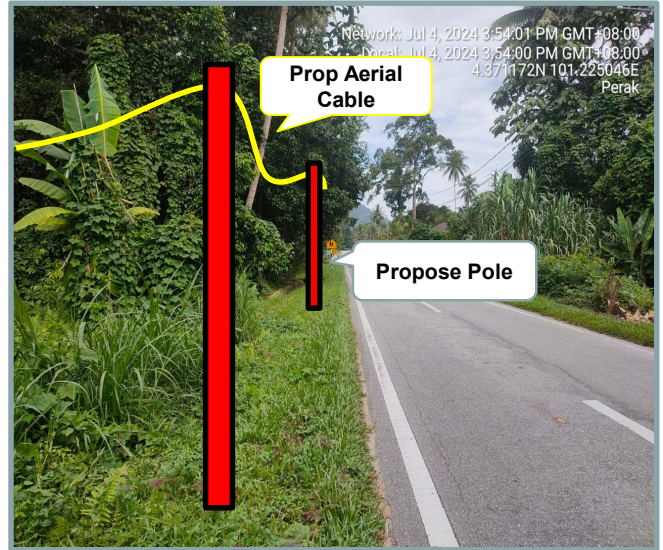

MUSTIKA TERATAI SDN BHD
No.27-01, Jalan Harmoni 3/8
Taman Desa Harmoni, 81100 Johor Bahru,
Johor Darul Takzim
Tel : 07 - 3576715
Email : mtsbjb@yahoo.com

CELCOMDIGI BERHAD
LOT 10, JALAN DELIMA 1/1,
SUBANG HI-TECH INDUSTRIAL PARK,
40000 SHAH ALAM, SELANGOR

Section 4: OSP Snapshot for new route