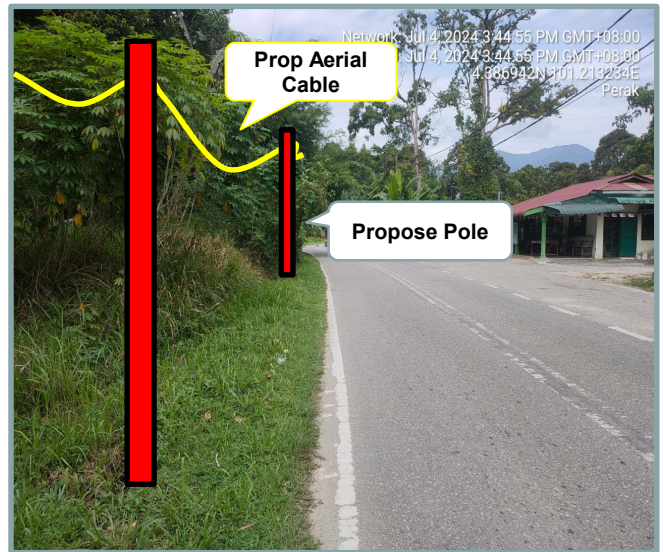

MUSTIKA TERATAI SDN BHD
No.27-01, Jalan Harmoni 3/8
Taman Desa Harmoni, 81100 Johor Bahru,
Johor Darul Takzim
Tel : 07 - 3576715
Email : mtsbjb@yahoo.com

CELCOMDIGI BERHAD
LOT 10, JALAN DELIMA 1/1,
SUBANG HI-TECH INDUSTRIAL PARK,
40000 SHAH ALAM, SELANGOR

Section 4: OSP Snapshot for new route