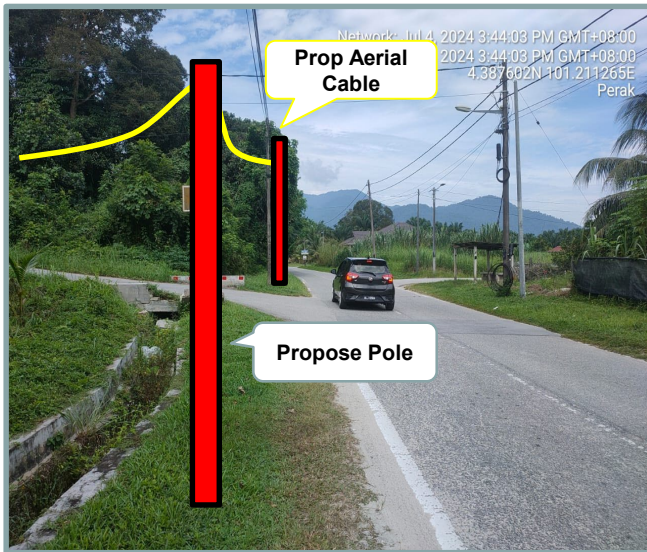

MUSTIKA TERATAI SDN BHD
No.27-01, Jalan Harmoni 3/8
Taman Desa Harmoni, 81100 Johor Bahru,
Johor Darul Takzim
Tel : 07 - 3576715
Email : mtsbjb@yahoo.com

CELCOMDIGI BERHAD
LOT 10, JALAN DELIMA 1/1,
SUBANG HI-TECH INDUSTRIAL PARK,
40000 SHAH ALAM, SELANGOR

Section 4: OSP Snapshot for new route