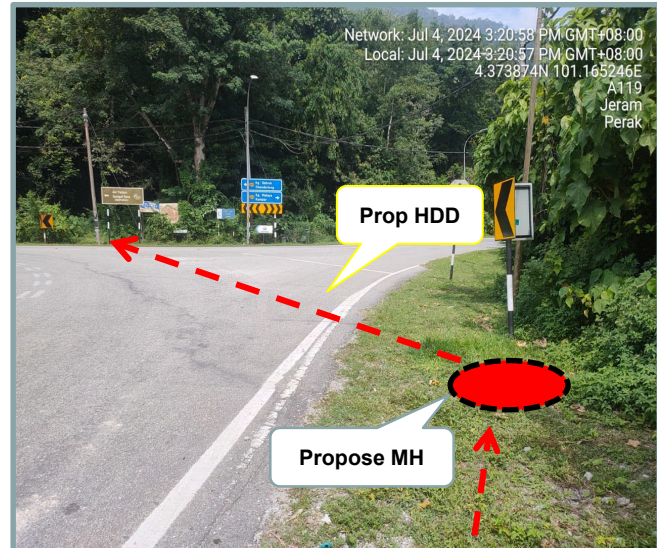

Section 4: OSP Snapshot for new route