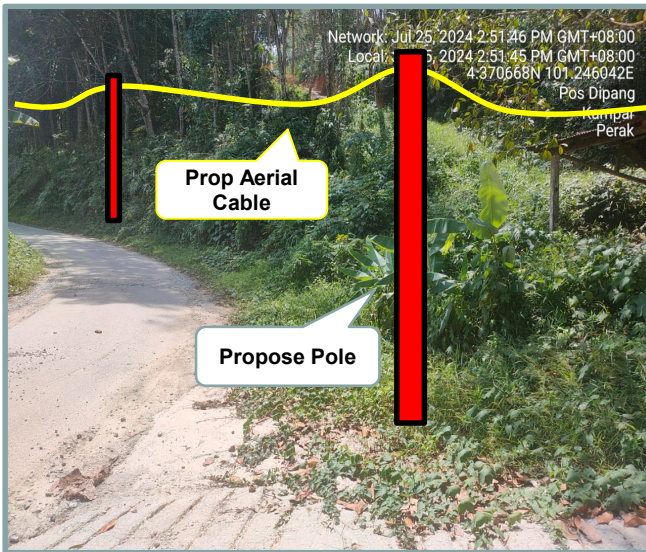

Section 4: OSP Snapshot for new route

Remarks: Last Manhole did not tapping to tower since tower not install yet.