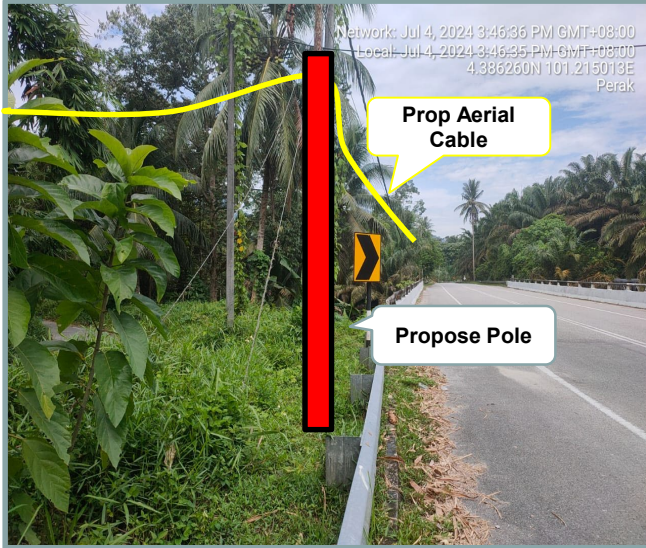

MUSTIKA TERATAI SDN BHD
No.27-01, Jalan Harmoni 3/8
Taman Desa Harmoni, 81100 Johor Bahru,
Johor Darul Takzim
Tel : 07 - 3576715
Email : mtsbjb@yahoo.com

CELCOMDIGI BERHAD
LOT 10, JALAN DELIMA 1/1,
SUBANG HI-TECH INDUSTRIAL PARK,
40000 SHAH ALAM, SELANGOR

Section 4: OSP Snapshot for new route