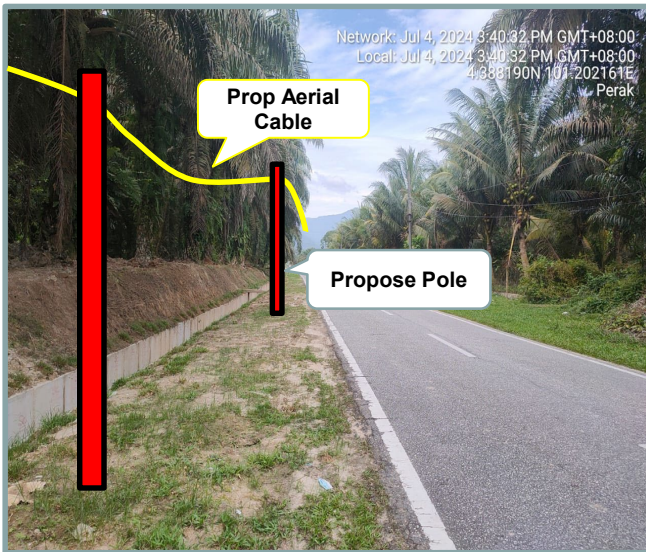

MUSTIKA TERATAI SDN BHD
No.27-01, Jalan Harmoni 3/8
Taman Desa Harmoni, 81100 Johor Bahru,
Johor Darul Takzim
Tel : 07 - 3576715
Email : mtsbjb@yahoo.com

CELCOMDIGI BERHAD
LOT 10, JALAN DELIMA 1/1,
SUBANG HI-TECH INDUSTRIAL PARK,
40000 SHAH ALAM, SELANGOR

Section 4: OSP Snapshot for new route