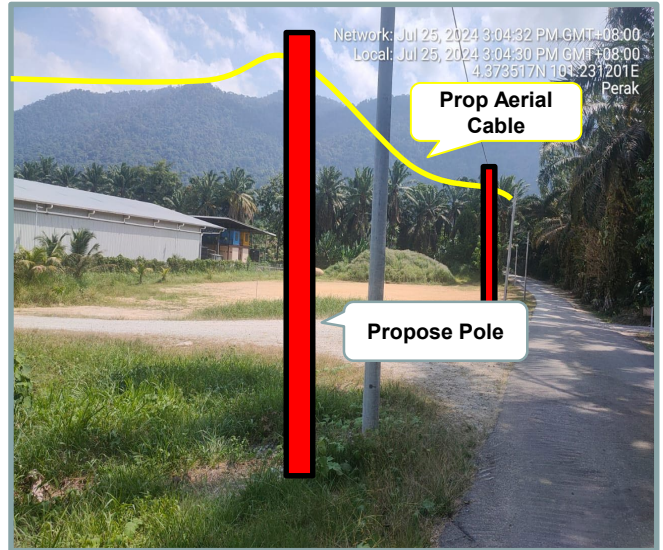

MUSTIKA TERATAI SDN BHD
No.27-01, Jalan Harmoni 3/8
Taman Desa Harmoni, 81100 Johor Bahru,
Johor Darul Takzim
Tel : 07 - 3576715
Email : mtsbjb@yahoo.com

CELCOMDIGI BERHAD
LOT 10, JALAN DELIMA 1/1,
SUBANG HI-TECH INDUSTRIAL PARK,
40000 SHAH ALAM, SELANGOR

Section 4: OSP Snapshot for new route