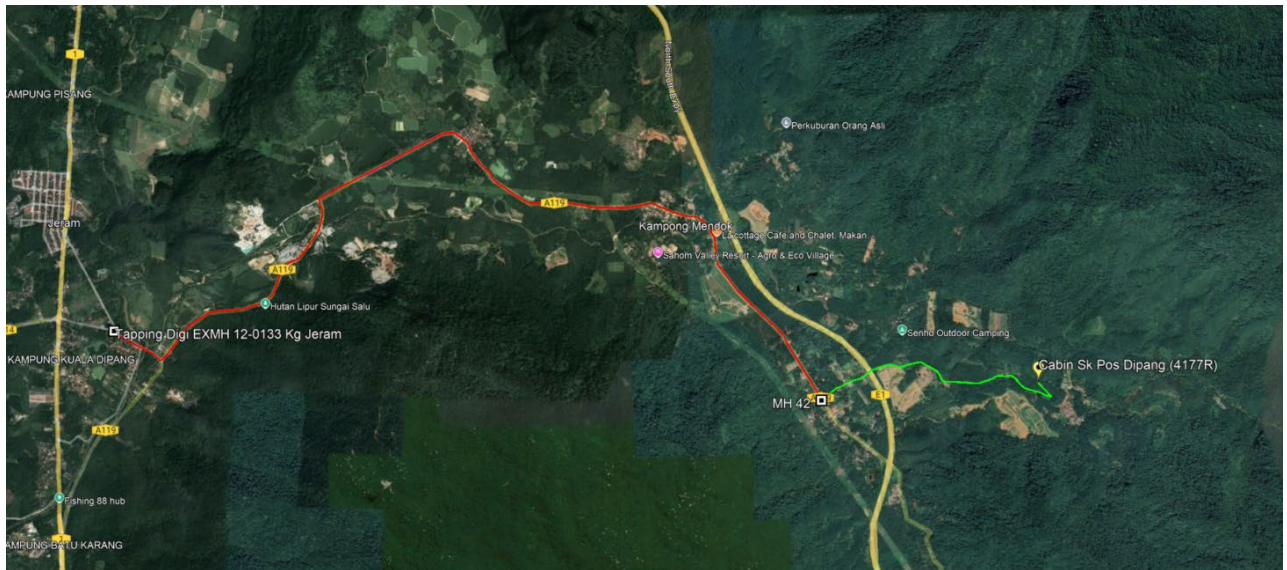

Proposed KMZ

Remarks: The propose route is same with the planner proposed route.