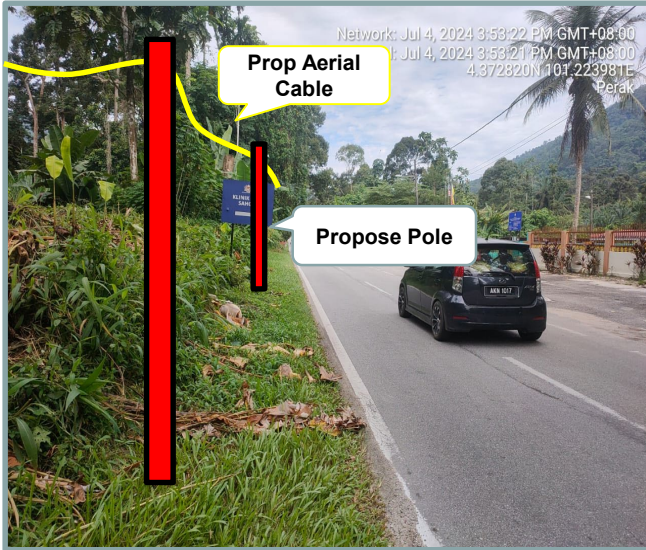

MUSTIKA TERATAI SDN BHD
No.27-01, Jalan Harmoni 3/8
Taman Desa Harmoni, 81100 Johor Bahru,
Johor Darul Takzim
Tel : 07 - 3576715
Email : mtsbjb@yahoo.com

CELCOMDIGI BERHAD
LOT 10, JALAN DELIMA 1/1,
SUBANG HI-TECH INDUSTRIAL PARK,
40000 SHAH ALAM, SELANGOR

Section 4: OSP Snapshot for new route