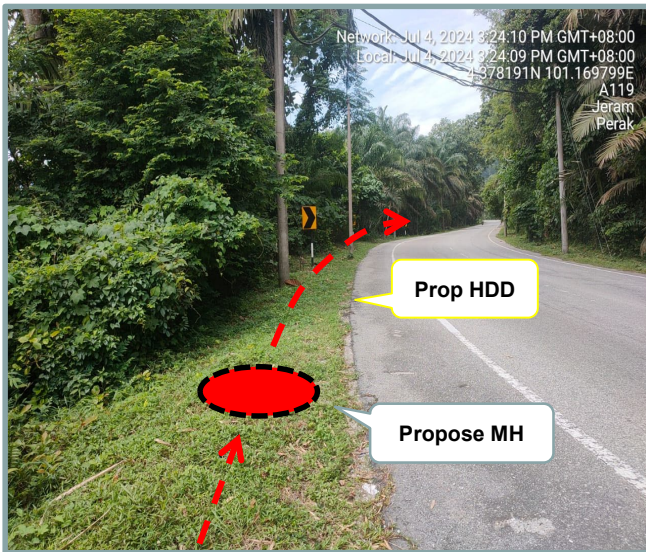

MUSTIKA TERATAI SDN BHD
No.27-01, Jalan Harmoni 3/8
Taman Desa Harmoni, 81100 Johor Bahru,
Johor Darul Takzim
Tel : 07 - 3576715
Email : mtsbjb@yahoo.com

CELCOMDIGI BERHAD
LOT 10, JALAN DELIMA 1/1,
SUBANG HI-TECH INDUSTRIAL PARK,
40000 SHAH ALAM, SELANGOR

Section 4: OSP Snapshot for new route