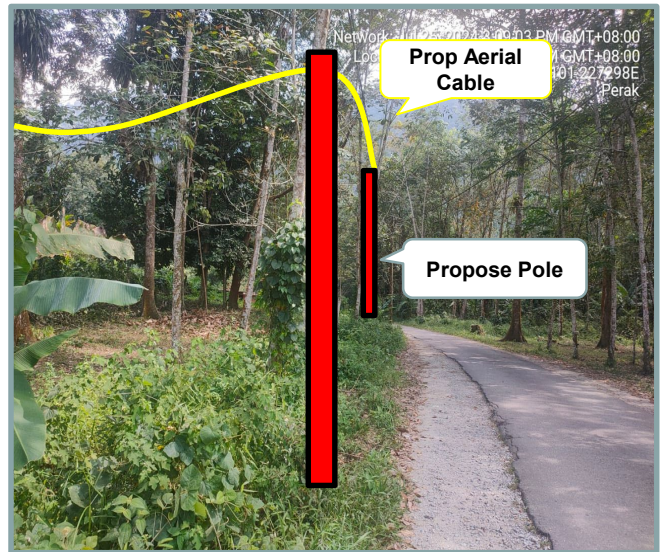

MUSTIKA TERATAI SDN BHD
No.27-01, Jalan Harmoni 3/8
Taman Desa Harmoni, 81100 Johor Bahru,
Johor Darul Takzim
Tel : 07 - 3576715
Email : mtsbjb@yahoo.com

CELCOMDIGI BERHAD
LOT 10, JALAN DELIMA 1/1,
SUBANG HI-TECH INDUSTRIAL PARK,
40000 SHAH ALAM, SELANGOR

Section 4: OSP Snapshot for new route