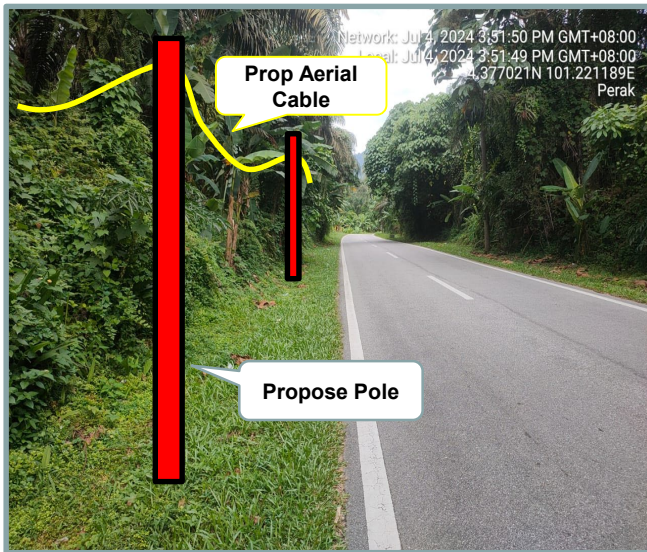

MUSTIKA TERATAI SDN BHD
No.27-01, Jalan Harmoni 3/8
Taman Desa Harmoni, 81100 Johor Bahru,
Johor Darul Takzim
Tel : 07 - 3576715
Email : mtsbjb@yahoo.com

CELCOMDIGI BERHAD
LOT 10, JALAN DELIMA 1/1,
SUBANG HI-TECH INDUSTRIAL PARK,
40000 SHAH ALAM, SELANGOR

Section 4: OSP Snapshot for new route