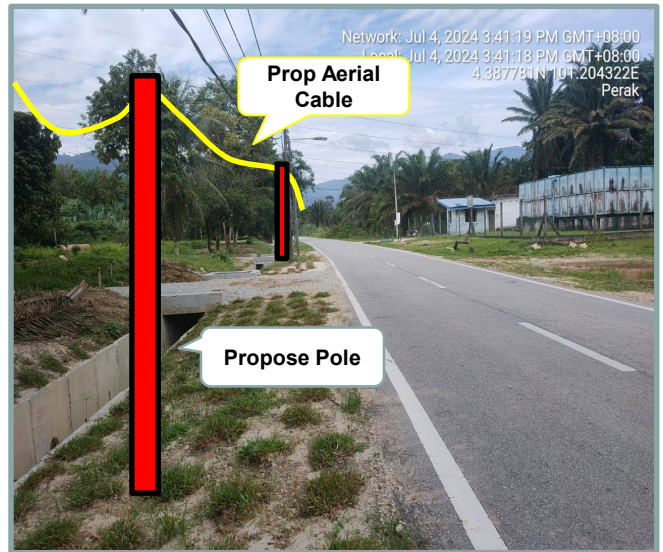

MUSTIKA TERATAI SDN BHD
No.27-01, Jalan Harmoni 3/8
Taman Desa Harmoni, 81100 Johor Bahru,
Johor Darul Takzim
Tel : 07 - 3576715
Email : mtsbjb@yahoo.com

CELCOMDIGI BERHAD
LOT 10, JALAN DELIMA 1/1,
SUBANG HI-TECH INDUSTRIAL PARK,
40000 SHAH ALAM, SELANGOR

Section 4: OSP Snapshot for new route