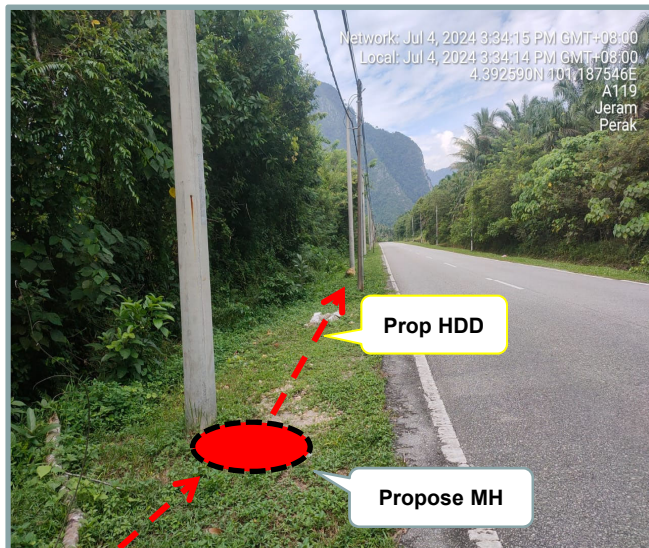

MUSTIKA TERATAI SDN BHD
No.27-01, Jalan Harmoni 3/8
Taman Desa Harmoni, 81100 Johor Bahru,
Johor Darul Takzim
Tel : 07 - 3576715
Email : mtsbjb@yahoo.com

**LET'S
INSPIRE**

DIGI TELECOMMUNICATION SDN BHD
LOT 10, JALAN DELIMA 1/1,
SUBANG HI-TECH INDUSTRIAL PARK
40000 SHAH ALAM, SELANGOR

Section 4: OSP Snapshot for new route