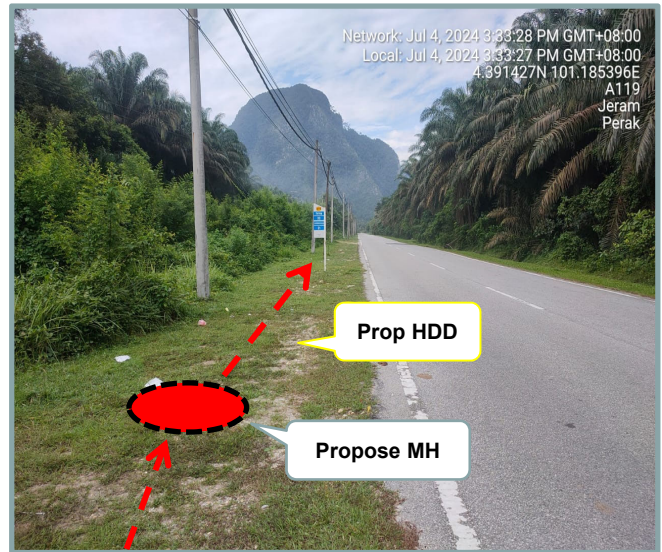

MUSTIKA TERATAI SDN BHD
No.27-01, Jalan Harmoni 3/8
Taman Desa Harmoni, 81100 Johor Bahru,
Johor Darul Takzim
Tel : 07 - 3576715
Email : mtsbjb@yahoo.com

**LET'S
INSPIRE**

DIGI TELECOMMUNICATION SDN BHD
LOT 10, JALAN DELIMA 1/1,
SUBANG HI-TECH INDUSTRIAL PARK
40000 SHAH ALAM, SELANGOR

Section 4: OSP Snapshot for new route