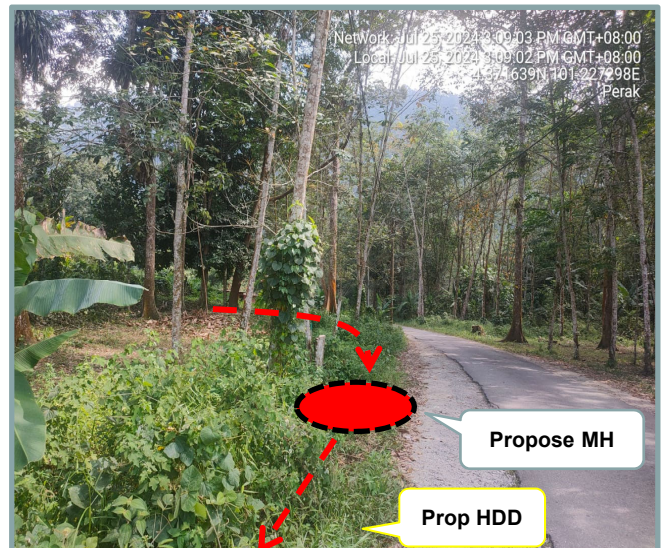

MUSTIKA TERATAI SDN BHD
No.27-01, Jalan Harmoni 3/8
Taman Desa Harmoni, 81100 Johor Bahru,
Johor Darul Takzim
Tel : 07 - 3576715
Email : mtsbjb@yahoo.com

**LET'S
INSPIRE**

DIGI TELECOMMUNICATION SDN BHD
LOT 10, JALAN DELIMA 1/1,
SUBANG HI-TECH INDUSTRIAL PARK
40000 SHAH ALAM, SELANGOR

Section 4: OSP Snapshot for new route