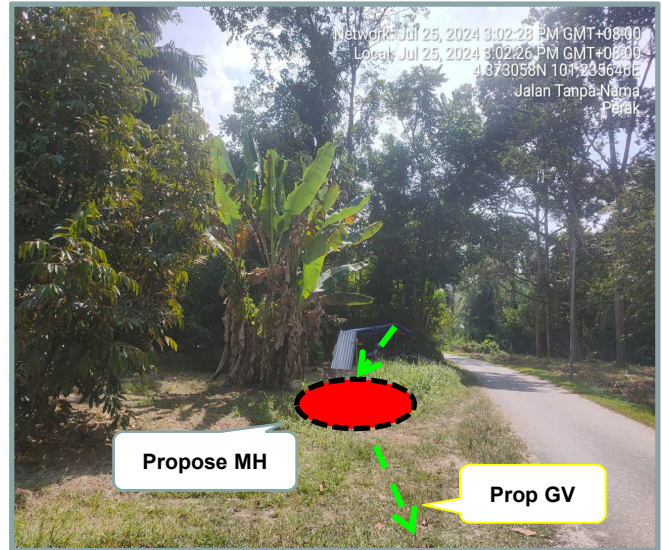

MUSTIKA TERATAI SDN BHD
No.27-01, Jalan Harmoni 3/8
Taman Desa Harmoni, 81100 Johor Bahru,
Johor Darul Takzim
Tel : 07 - 3576715
Email : mtsbjb@yahoo.com

**LET'S
INSPIRE**

DIGI TELECOMMUNICATION SDN BHD
LOT 10, JALAN DELIMA 1/1,
SUBANG HI-TECH INDUSTRIAL PARK
40000 SHAH ALAM, SELANGOR

Section 4: OSP Snapshot for new route