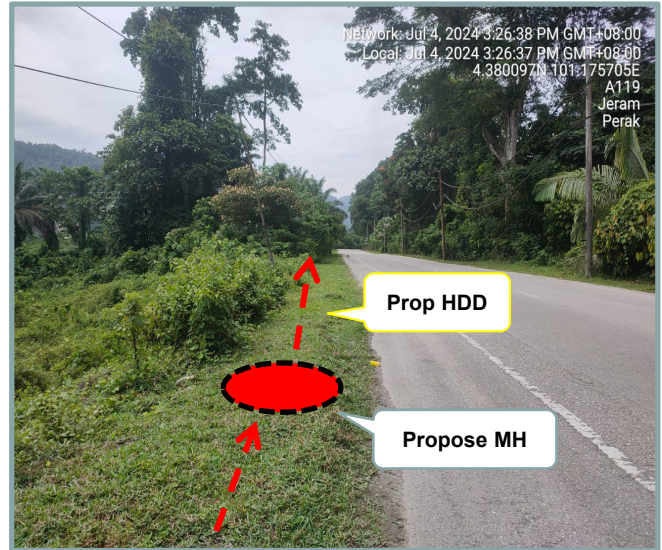

MUSTIKA TERATAI SDN BHD
No.27-01, Jalan Harmoni 3/8
Taman Desa Harmoni, 81100 Johor Bahru,
Johor Darul Takzim
Tel : 07 - 3576715
Email : mtsbjb@yahoo.com

**LET'S
INSPIRE**

DIGI TELECOMMUNICATION SDN BHD
LOT 10, JALAN DELIMA 1/1,
SUBANG HI-TECH INDUSTRIAL PARK
40000 SHAH ALAM, SELANGOR

Section 4: OSP Snapshot for new route