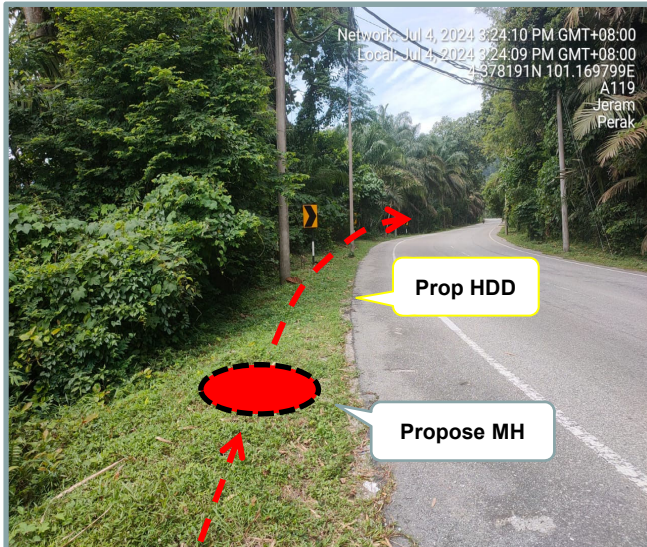

MUSTIKA TERATAI SDN BHD
No.27-01, Jalan Harmoni 3/8
Taman Desa Harmoni, 81100 Johor Bahru,
Johor Darul Takzim
Tel : 07 - 3576715
Email : mtsbjb@yahoo.com

**LET'S
INSPIRE**

DIGI TELECOMMUNICATION SDN BHD
LOT 10, JALAN DELIMA 1/1,
SUBANG HI-TECH INDUSTRIAL PARK
40000 SHAH ALAM, SELANGOR

Section 4: OSP Snapshot for new route