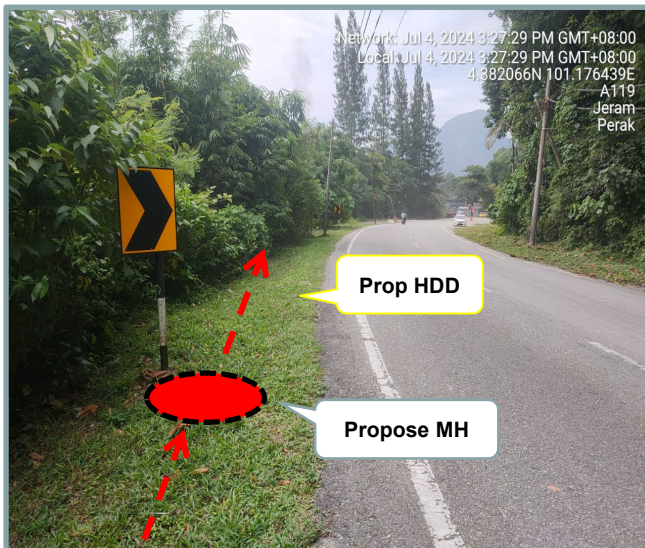

MUSTIKA TERATAI SDN BHD
No.27-01, Jalan Harmoni 3/8
Taman Desa Harmoni, 81100 Johor Bahru,
Johor Darul Takzim
Tel : 07 - 3576715
Email : mtsbjb@yahoo.com

**LET'S
INSPIRE**

DIGI TELECOMMUNICATION SDN BHD
LOT 10, JALAN DELIMA 1/1,
SUBANG HI-TECH INDUSTRIAL PARK
40000 SHAH ALAM, SELANGOR

Section 4: OSP Snapshot for new route