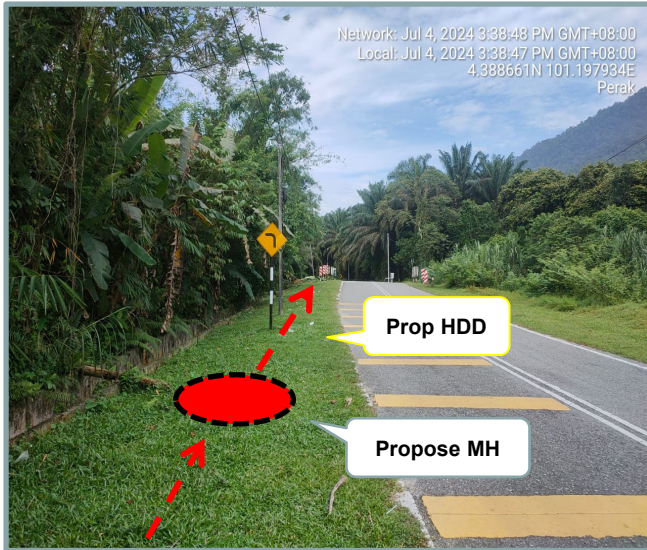

MUSTIKA TERATAI SDN BHD
No.27-01, Jalan Harmoni 3/8
Taman Desa Harmoni, 81100 Johor Bahru,
Johor Darul Takzim
Tel : 07 - 3576715
Email : mtsbjb@yahoo.com

**LET'S
INSPIRE**

DIGI TELECOMMUNICATION SDN BHD
LOT 10, JALAN DELIMA 1/1,
SUBANG HI-TECH INDUSTRIAL PARK
40000 SHAH ALAM, SELANGOR

Section 4: OSP Snapshot for new route