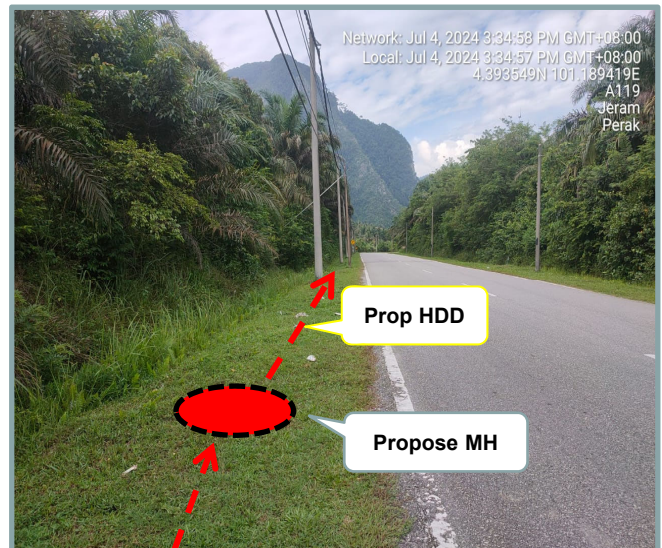

MUSTIKA TERATAI SDN BHD
No.27-01, Jalan Harmoni 3/8
Taman Desa Harmoni, 81100 Johor Bahru,
Johor Darul Takzim
Tel : 07 - 3576715
Email : mtsbjb@yahoo.com

**LET'S
INSPIRE**

DIGI TELECOMMUNICATION SDN BHD
LOT 10, JALAN DELIMA 1/1,
SUBANG HI-TECH INDUSTRIAL PARK
40000 SHAH ALAM, SELANGOR

Section 4: OSP Snapshot for new route