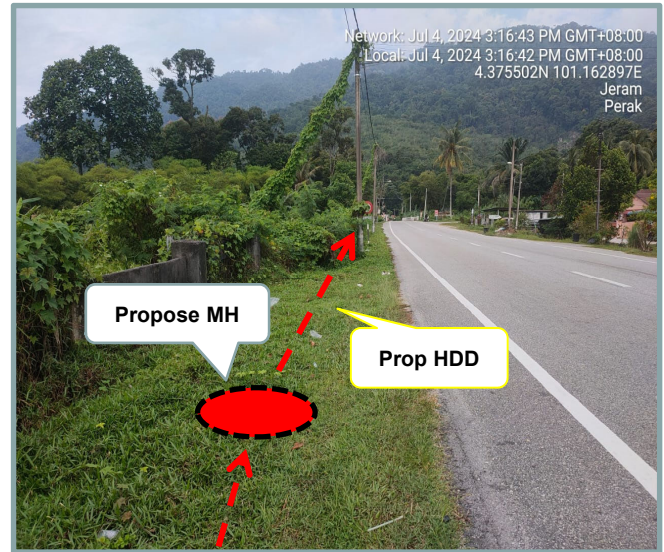

MUSTIKA TERATAI SDN BHD
No.27-01, Jalan Harmoni 3/8
Taman Desa Harmoni, 81100 Johor Bahru,
Johor Darul Takzim
Tel : 07 - 3576715
Email : mtsbjb@yahoo.com

**LET'S
INSPIRE**

DIGI TELECOMMUNICATION SDN BHD
LOT 10, JALAN DELIMA 1/1,
SUBANG HI-TECH INDUSTRIAL PARK
40000 SHAH ALAM, SELANGOR

Section 4: OSP Snapshot for new route