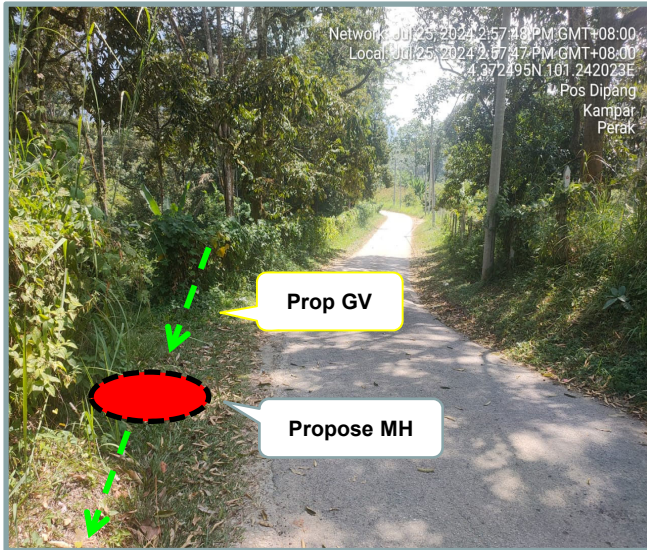

MUSTIKA TERATAI SDN BHD
No.27-01, Jalan Harmoni 3/8
Taman Desa Harmoni, 81100 Johor Bahru,
Johor Darul Takzim
Tel : 07 - 3576715
Email : mtsbjb@yahoo.com

**LET'S
INSPIRE**

DIGI TELECOMMUNICATION SDN BHD
LOT 10, JALAN DELIMA 1/1,
SUBANG HI-TECH INDUSTRIAL PARK
40000 SHAH ALAM, SELANGOR

Section 4: OSP Snapshot for new route

Remarks: Last Manhole did not tapping to tower since tower not install yet.