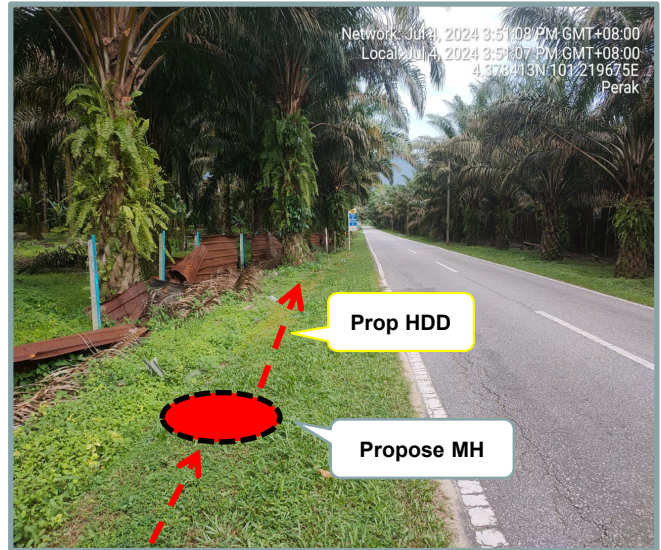

MUSTIKA TERATAI SDN BHD
No.27-01, Jalan Harmoni 3/8
Taman Desa Harmoni, 81100 Johor Bahru,
Johor Darul Takzim
Tel : 07 - 3576715
Email : mtsbjb@yahoo.com

**LET'S
INSPIRE**

DIGI TELECOMMUNICATION SDN BHD
LOT 10, JALAN DELIMA 1/1,
SUBANG HI-TECH INDUSTRIAL PARK
40000 SHAH ALAM, SELANGOR

Section 4: OSP Snapshot for new route