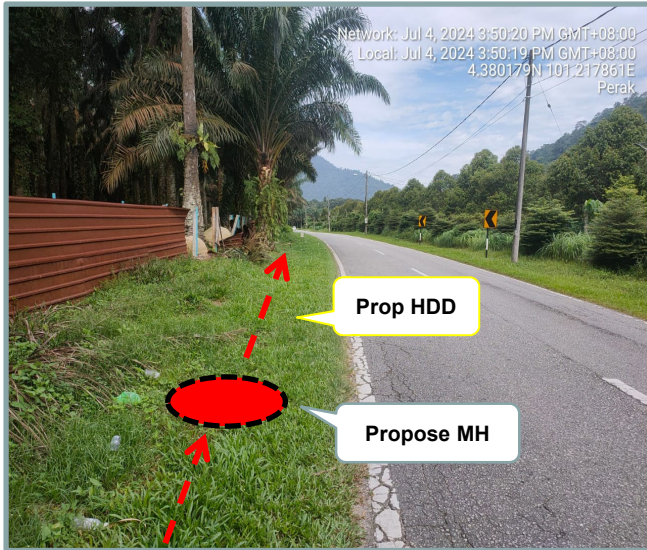

MUSTIKA TERATAI SDN BHD
No.27-01, Jalan Harmoni 3/8
Taman Desa Harmoni, 81100 Johor Bahru,
Johor Darul Takzim
Tel : 07 - 3576715
Email : mtsbjb@yahoo.com

**LET'S
INSPIRE**

DIGI TELECOMMUNICATION SDN BHD
LOT 10, JALAN DELIMA 1/1,
SUBANG HI-TECH INDUSTRIAL PARK
40000 SHAH ALAM, SELANGOR

Section 4: OSP Snapshot for new route