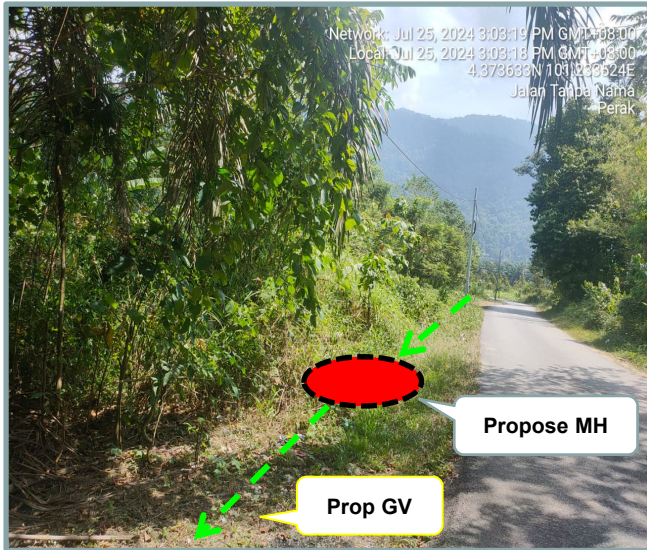

MUSTIKA TERATAI SDN BHD
No.27-01, Jalan Harmoni 3/8
Taman Desa Harmoni, 81100 Johor Bahru,
Johor Darul Takzim
Tel : 07 - 3576715
Email : mtsbjb@yahoo.com

**LET'S
INSPIRE**

DIGI TELECOMMUNICATION SDN BHD
LOT 10, JALAN DELIMA 1/1,
SUBANG HI-TECH INDUSTRIAL PARK
40000 SHAH ALAM, SELANGOR

Section 4: OSP Snapshot for new route