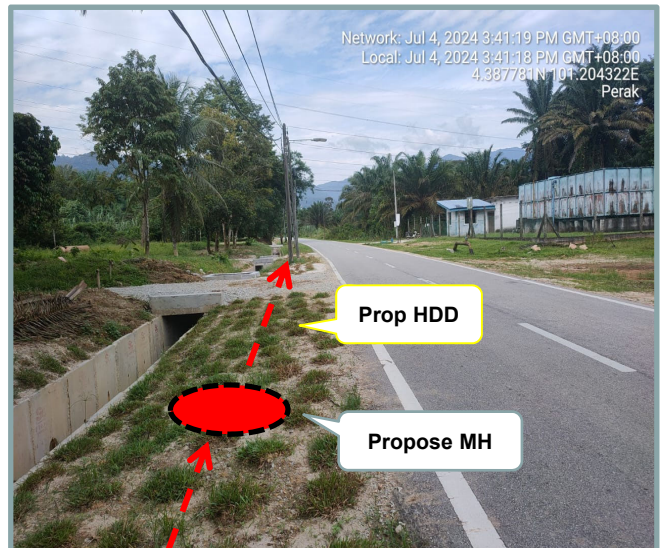

MUSTIKA TERATAI SDN BHD
No.27-01, Jalan Harmoni 3/8
Taman Desa Harmoni, 81100 Johor Bahru,
Johor Darul Takzim
Tel : 07 - 3576715
Email : mtsbjb@yahoo.com

**LET'S
INSPIRE**

DIGI TELECOMMUNICATION SDN BHD
LOT 10, JALAN DELIMA 1/1,
SUBANG HI-TECH INDUSTRIAL PARK
40000 SHAH ALAM, SELANGOR

Section 4: OSP Snapshot for new route