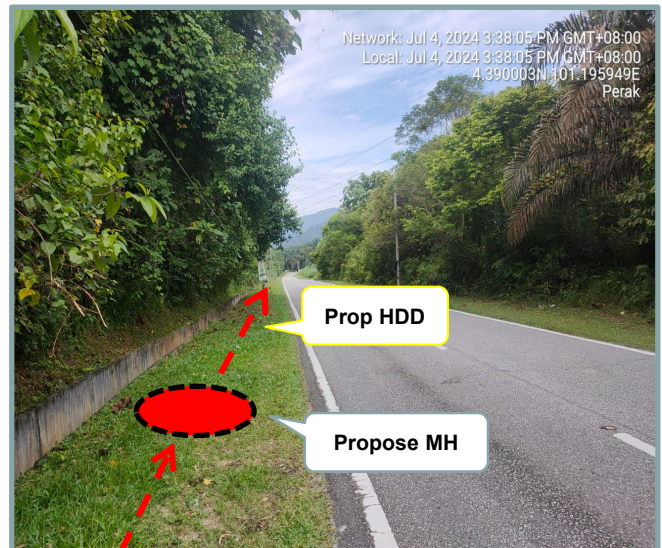

MUSTIKA TERATAI SDN BHD
No.27-01, Jalan Harmoni 3/8
Taman Desa Harmoni, 81100 Johor Bahru,
Johor Darul Takzim
Tel : 07 - 3576715
Email : mtsbjb@yahoo.com

**LET'S
INSPIRE**

DIGI TELECOMMUNICATION SDN BHD
LOT 10, JALAN DELIMA 1/1,
SUBANG HI-TECH INDUSTRIAL PARK
40000 SHAH ALAM, SELANGOR

Section 4: OSP Snapshot for new route