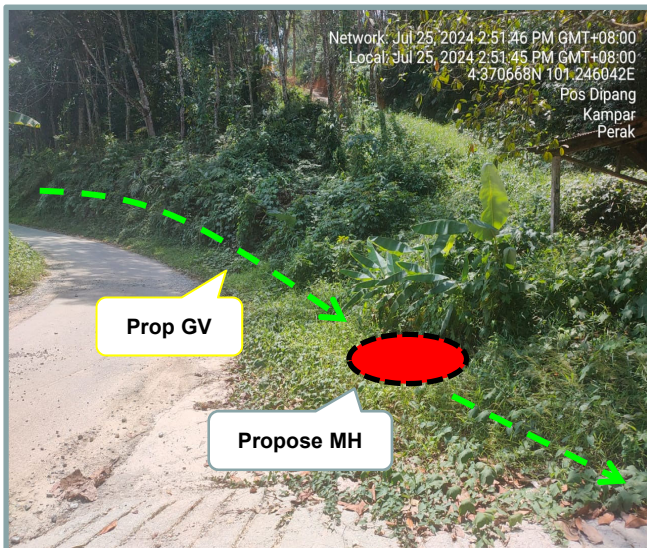

MUSTIKA TERATAI SDN BHD
No.27-01, Jalan Harmoni 3/8
Taman Desa Harmoni, 81100 Johor Bahru,
Johor Darul Takzim
Tel : 07 - 3576715
Email : mtsbjb@yahoo.com

**LET'S
INSPIRE**

DIGI TELECOMMUNICATION SDN BHD
LOT 10, JALAN DELIMA 1/1,
SUBANG HI-TECH INDUSTRIAL PARK
40000 SHAH ALAM, SELANGOR

Section 4: OSP Snapshot for new route

Remarks: Last Manhole did not tapping to tower since tower not install yet.