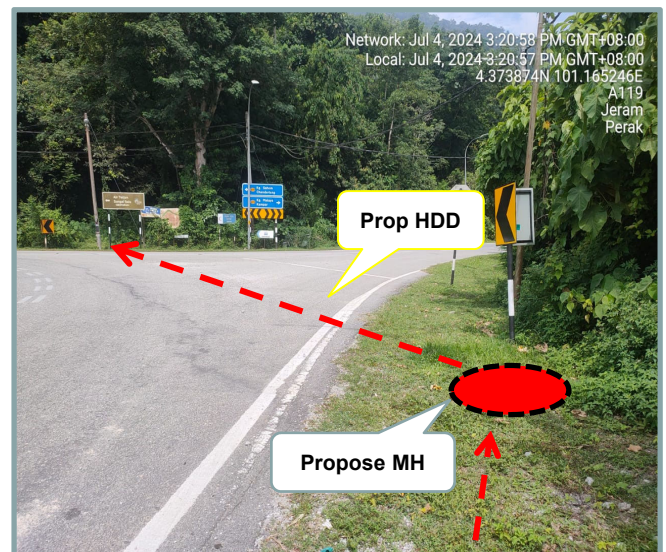

MUSTIKA TERATAI SDN BHD
No.27-01, Jalan Harmoni 3/8
Taman Desa Harmoni, 81100 Johor Bahru,
Johor Darul Takzim
Tel : 07 - 3576715
Email : mtsbjb@yahoo.com

**LET'S
INSPIRE**

DIGI TELECOMMUNICATION SDN BHD
LOT 10, JALAN DELIMA 1/1,
SUBANG HI-TECH INDUSTRIAL PARK
40000 SHAH ALAM, SELANGOR

Section 4: OSP Snapshot for new route