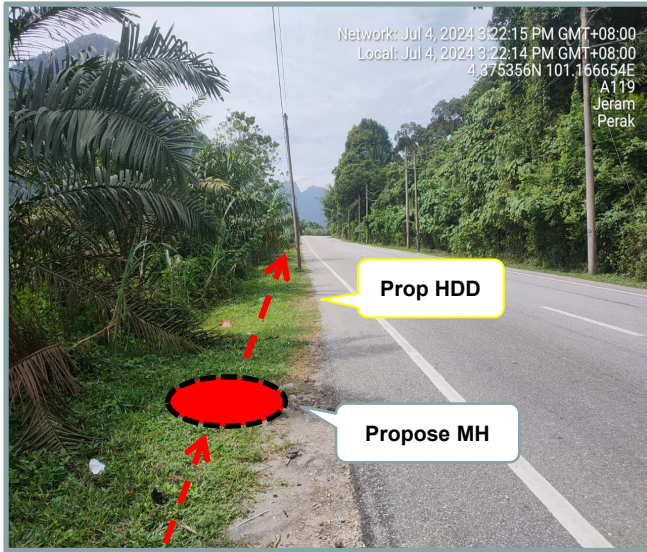

MUSTIKA TERATAI SDN BHD
No.27-01, Jalan Harmoni 3/8
Taman Desa Harmoni, 81100 Johor Bahru,
Johor Darul Takzim
Tel : 07 - 3576715
Email : mtsbjb@yahoo.com

**LET'S
INSPIRE**

DIGI TELECOMMUNICATION SDN BHD
LOT 10, JALAN DELIMA 1/1,
SUBANG HI-TECH INDUSTRIAL PARK
40000 SHAH ALAM, SELANGOR

Section 4: OSP Snapshot for new route