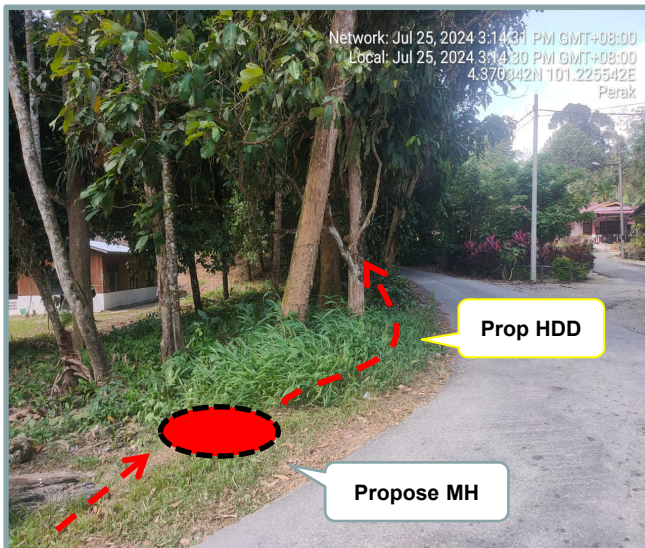

MUSTIKA TERATAI SDN BHD
No.27-01, Jalan Harmoni 3/8
Taman Desa Harmoni, 81100 Johor Bahru,
Johor Darul Takzim
Tel : 07 - 3576715
Email : mtsbjb@yahoo.com

**LET'S
INSPIRE**

DIGI TELECOMMUNICATION SDN BHD
LOT 10, JALAN DELIMA 1/1,
SUBANG HI-TECH INDUSTRIAL PARK
40000 SHAH ALAM, SELANGOR

Section 4: OSP Snapshot for new route