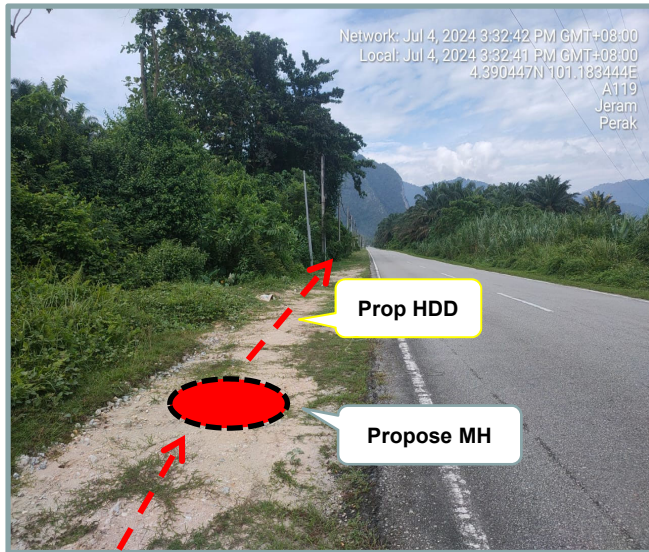

MUSTIKA TERATAI SDN BHD
No.27-01, Jalan Harmoni 3/8
Taman Desa Harmoni, 81100 Johor Bahru,
Johor Darul Takzim
Tel : 07 - 3576715
Email : mtsbjb@yahoo.com

**LET'S
INSPIRE**

DIGI TELECOMMUNICATION SDN BHD
LOT 10, JALAN DELIMA 1/1,
SUBANG HI-TECH INDUSTRIAL PARK
40000 SHAH ALAM, SELANGOR

Section 4: OSP Snapshot for new route