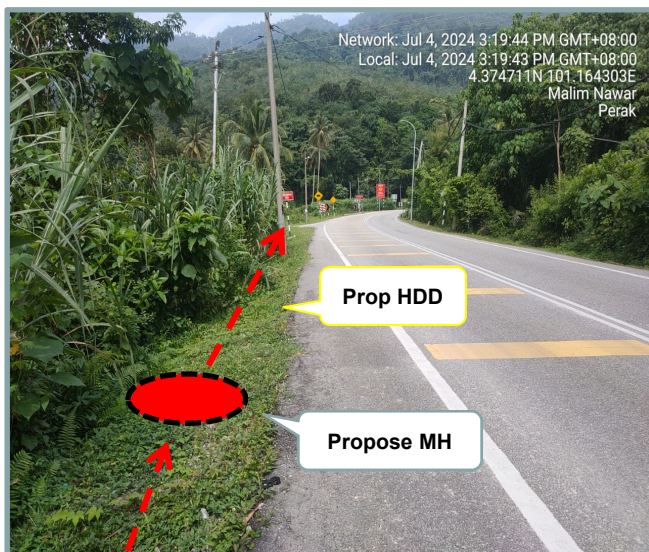

MUSTIKA TERATAI SDN BHD
No.27-01, Jalan Harmoni 3/8
Taman Desa Harmoni, 81100 Johor Bahru,
Johor Darul Takzim
Tel : 07 - 3576715
Email : mtsbjb@yahoo.com

**LET'S
INSPIRE**

DIGI TELECOMMUNICATION SDN BHD
LOT 10, JALAN DELIMA 1/1,
SUBANG HI-TECH INDUSTRIAL PARK
40000 SHAH ALAM, SELANGOR

Section 4: OSP Snapshot for new route