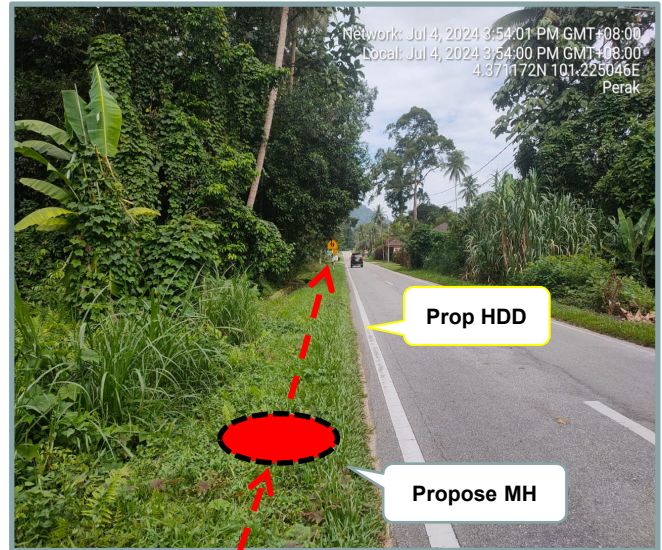

MUSTIKA TERATAI SDN BHD
No.27-01, Jalan Harmoni 3/8
Taman Desa Harmoni, 81100 Johor Bahru,
Johor Darul Takzim
Tel : 07 - 3576715
Email : mtsbjb@yahoo.com

**LET'S
INSPIRE**

DIGI TELECOMMUNICATION SDN BHD
LOT 10, JALAN DELIMA 1/1,
SUBANG HI-TECH INDUSTRIAL PARK
40000 SHAH ALAM, SELANGOR

Section 4: OSP Snapshot for new route