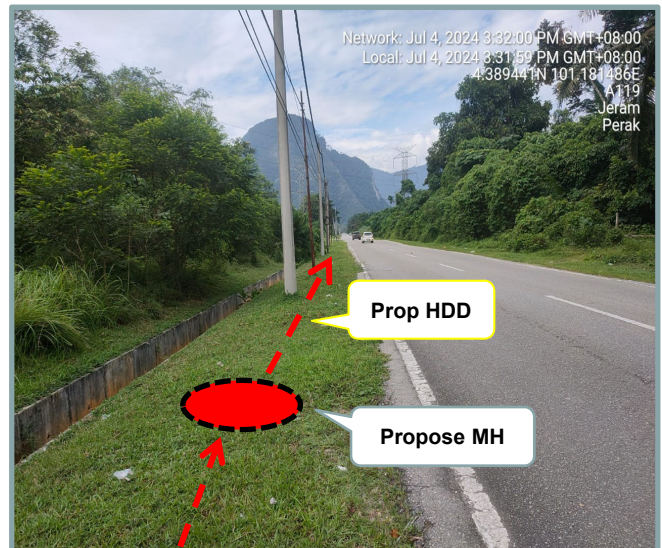

MUSTIKA TERATAI SDN BHD
No.27-01, Jalan Harmoni 3/8
Taman Desa Harmoni, 81100 Johor Bahru,
Johor Darul Takzim
Tel : 07 - 3576715
Email : mtsbjb@yahoo.com

**LET'S
INSPIRE**

DIGI TELECOMMUNICATION SDN BHD
LOT 10, JALAN DELIMA 1/1,
SUBANG HI-TECH INDUSTRIAL PARK
40000 SHAH ALAM, SELANGOR

Section 4: OSP Snapshot for new route