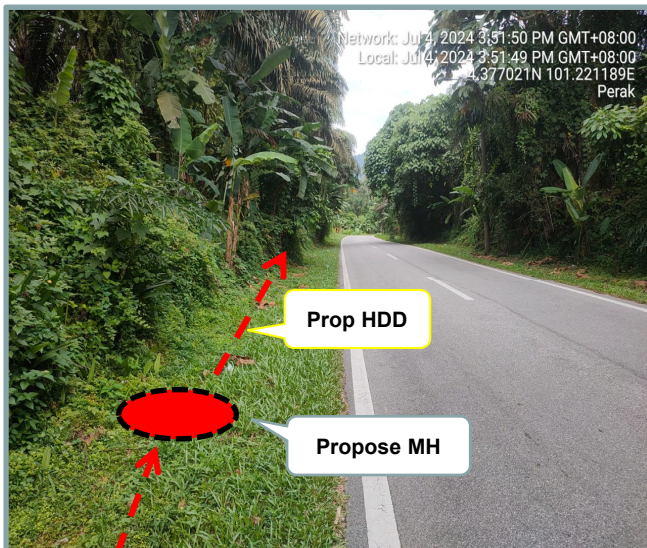

MUSTIKA TERATAI SDN BHD
No.27-01, Jalan Harmoni 3/8
Taman Desa Harmoni, 81100 Johor Bahru,
Johor Darul Takzim
Tel : 07 - 3576715
Email : mtsbjb@yahoo.com

**LET'S
INSPIRE**

DIGI TELECOMMUNICATION SDN BHD
LOT 10, JALAN DELIMA 1/1,
SUBANG HI-TECH INDUSTRIAL PARK
40000 SHAH ALAM, SELANGOR

Section 4: OSP Snapshot for new route