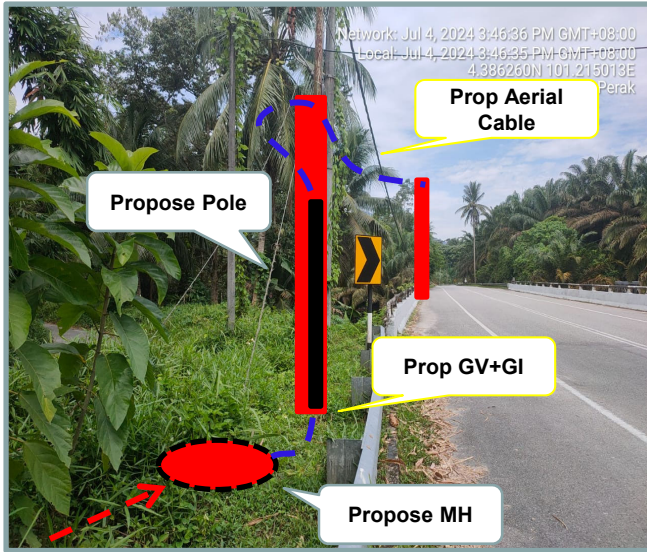

MUSTIKA TERATAI SDN BHD
No.27-01, Jalan Harmoni 3/8
Taman Desa Harmoni, 81100 Johor Bahru,
Johor Darul Takzim
Tel : 07 - 3576715
Email : mtsbjb@yahoo.com

**LET'S
INSPIRE**

DIGI TELECOMMUNICATION SDN BHD
LOT 10, JALAN DELIMA 1/1,
SUBANG HI-TECH INDUSTRIAL PARK
40000 SHAH ALAM, SELANGOR

Section 4: OSP Snapshot for new route