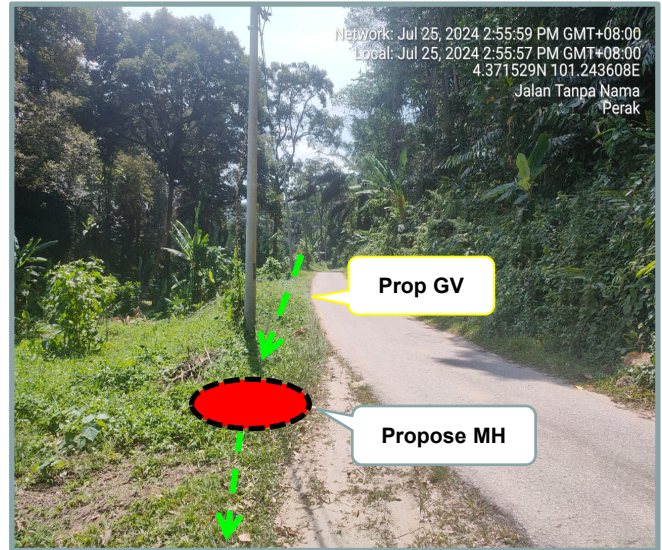

MUSTIKA TERATAI SDN BHD
No.27-01, Jalan Harmoni 3/8
Taman Desa Harmoni, 81100 Johor Bahru,
Johor Darul Takzim
Tel : 07 - 3576715
Email : mtsbjb@yahoo.com

**LET'S
INSPIRE**

DIGI TELECOMMUNICATION SDN BHD
LOT 10, JALAN DELIMA 1/1,
SUBANG HI-TECH INDUSTRIAL PARK
40000 SHAH ALAM, SELANGOR

Section 4: OSP Snapshot for new route

Remarks: Last Manhole did not tapping to tower since tower not install yet.