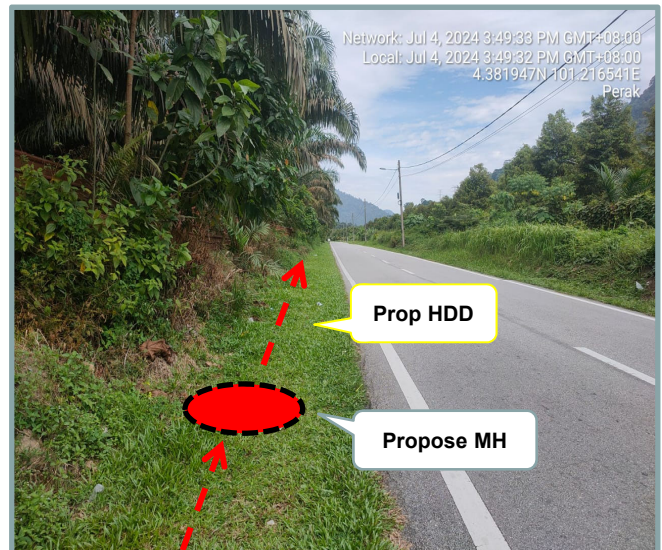

MUSTIKA TERATAI SDN BHD
No.27-01, Jalan Harmoni 3/8
Taman Desa Harmoni, 81100 Johor Bahru,
Johor Darul Takzim
Tel : 07 - 3576715
Email : mtsbjb@yahoo.com

**LET'S
INSPIRE**

DIGI TELECOMMUNICATION SDN BHD
LOT 10, JALAN DELIMA 1/1,
SUBANG HI-TECH INDUSTRIAL PARK
40000 SHAH ALAM, SELANGOR

Section 4: OSP Snapshot for new route