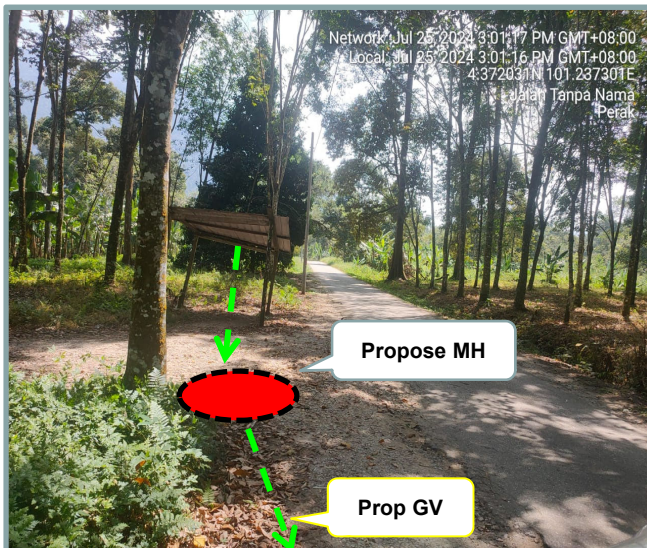

MUSTIKA TERATAI SDN BHD
No.27-01, Jalan Harmoni 3/8
Taman Desa Harmoni, 81100 Johor Bahru,
Johor Darul Takzim
Tel : 07 - 3576715
Email : mtsbjb@yahoo.com

**LET'S
INSPIRE**

DIGI TELECOMMUNICATION SDN BHD
LOT 10, JALAN DELIMA 1/1,
SUBANG HI-TECH INDUSTRIAL PARK
40000 SHAH ALAM, SELANGOR

Section 4: OSP Snapshot for new route