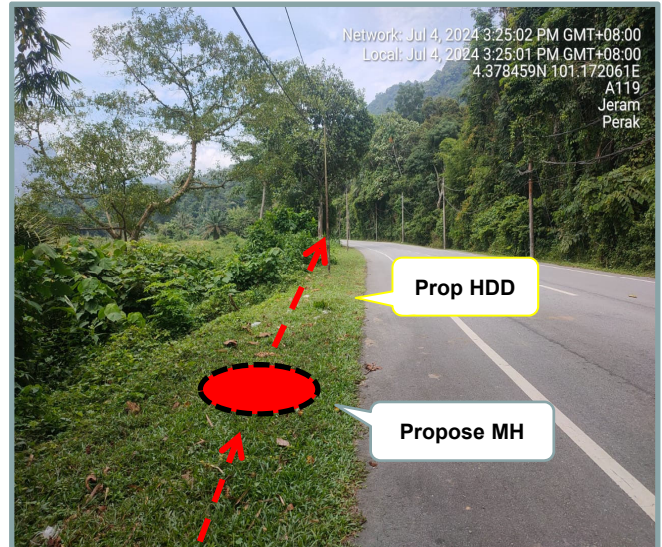

MUSTIKA TERATAI SDN BHD
No.27-01, Jalan Harmoni 3/8
Taman Desa Harmoni, 81100 Johor Bahru,
Johor Darul Takzim
Tel : 07 - 3576715
Email : mtsbjb@yahoo.com

**LET'S
INSPIRE**

DIGI TELECOMMUNICATION SDN BHD
LOT 10, JALAN DELIMA 1/1,
SUBANG HI-TECH INDUSTRIAL PARK
40000 SHAH ALAM, SELANGOR

Section 4: OSP Snapshot for new route