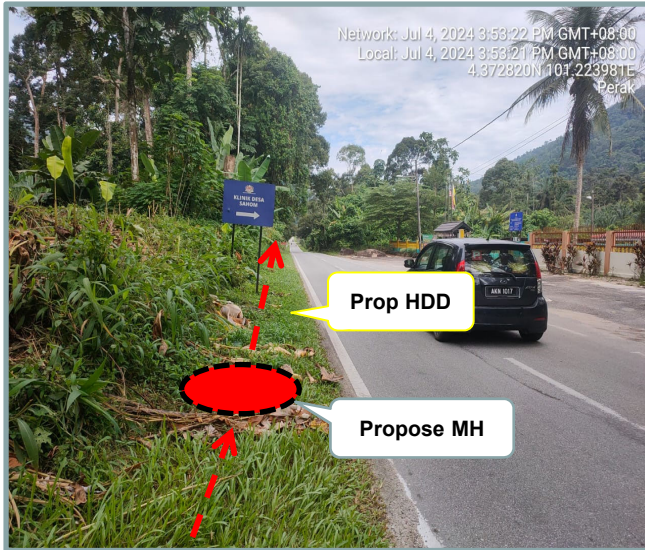

MUSTIKA TERATAI SDN BHD
No.27-01, Jalan Harmoni 3/8
Taman Desa Harmoni, 81100 Johor Bahru,
Johor Darul Takzim
Tel : 07 - 3576715
Email : mtsbjb@yahoo.com

**LET'S
INSPIRE**

DIGI TELECOMMUNICATION SDN BHD
LOT 10, JALAN DELIMA 1/1,
SUBANG HI-TECH INDUSTRIAL PARK
40000 SHAH ALAM, SELANGOR

Section 4: OSP Snapshot for new route