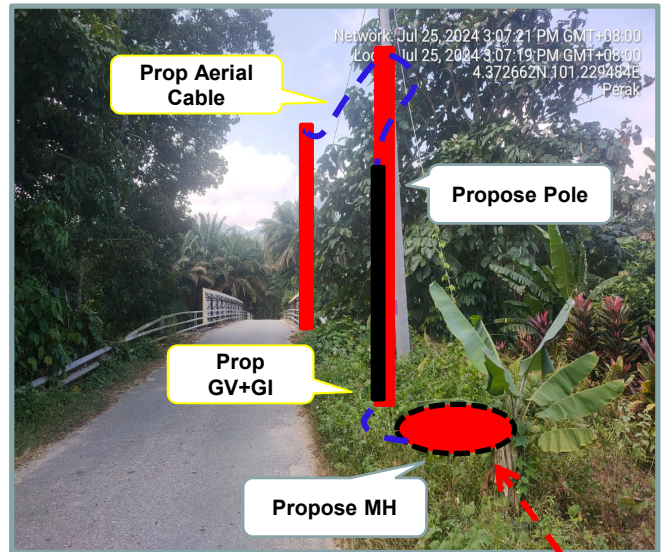

MUSTIKA TERATAI SDN BHD
No.27-01, Jalan Harmoni 3/8
Taman Desa Harmoni, 81100 Johor Bahru,
Johor Darul Takzim
Tel : 07 - 3576715
Email : mtsbjb@yahoo.com

**LET'S
INSPIRE**

DIGI TELECOMMUNICATION SDN BHD
LOT 10, JALAN DELIMA 1/1,
SUBANG HI-TECH INDUSTRIAL PARK
40000 SHAH ALAM, SELANGOR

Section 4: OSP Snapshot for new route