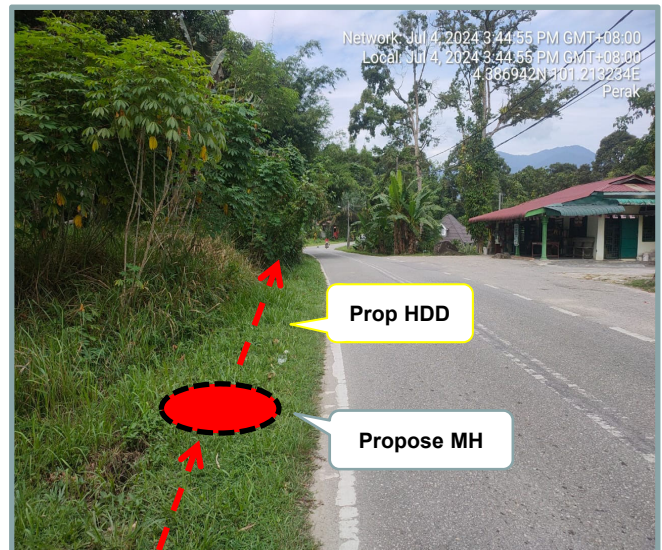

MUSTIKA TERATAI SDN BHD
No.27-01, Jalan Harmoni 3/8
Taman Desa Harmoni, 81100 Johor Bahru,
Johor Darul Takzim
Tel : 07 - 3576715
Email : mtsbjb@yahoo.com

**LET'S
INSPIRE**

DIGI TELECOMMUNICATION SDN BHD
LOT 10, JALAN DELIMA 1/1,
SUBANG HI-TECH INDUSTRIAL PARK
40000 SHAH ALAM, SELANGOR

Section 4: OSP Snapshot for new route