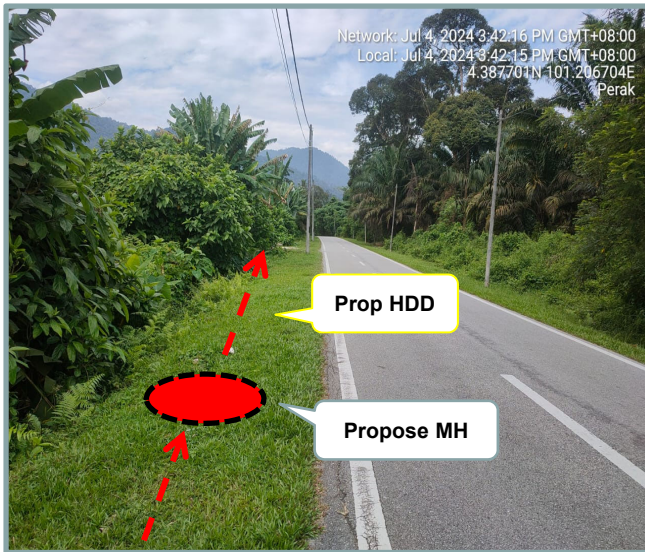

MUSTIKA TERATAI SDN BHD
No.27-01, Jalan Harmoni 3/8
Taman Desa Harmoni, 81100 Johor Bahru,
Johor Darul Takzim
Tel : 07 - 3576715
Email : mtsbjb@yahoo.com

**LET'S
INSPIRE**

DIGI TELECOMMUNICATION SDN BHD
LOT 10, JALAN DELIMA 1/1,
SUBANG HI-TECH INDUSTRIAL PARK
40000 SHAH ALAM, SELANGOR

Section 4: OSP Snapshot for new route