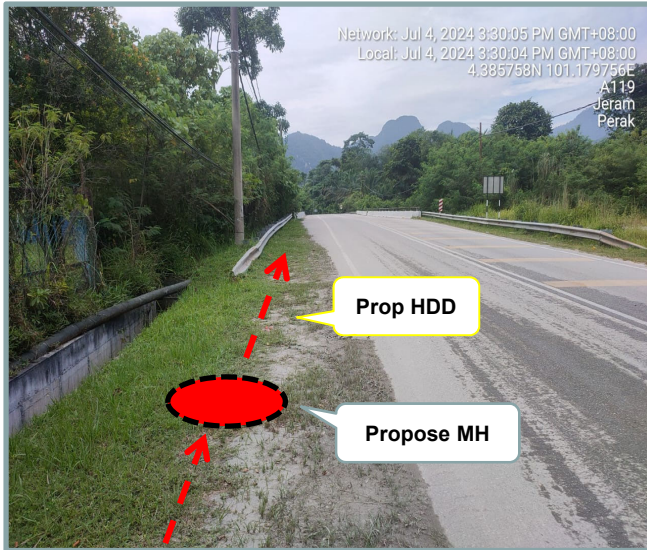

MUSTIKA TERATAI SDN BHD
No.27-01, Jalan Harmoni 3/8
Taman Desa Harmoni, 81100 Johor Bahru,
Johor Darul Takzim
Tel : 07 - 3576715
Email : mtsbjb@yahoo.com

**LET'S
INSPIRE**

DIGI TELECOMMUNICATION SDN BHD
LOT 10, JALAN DELIMA 1/1,
SUBANG HI-TECH INDUSTRIAL PARK
40000 SHAH ALAM, SELANGOR

Section 4: OSP Snapshot for new route