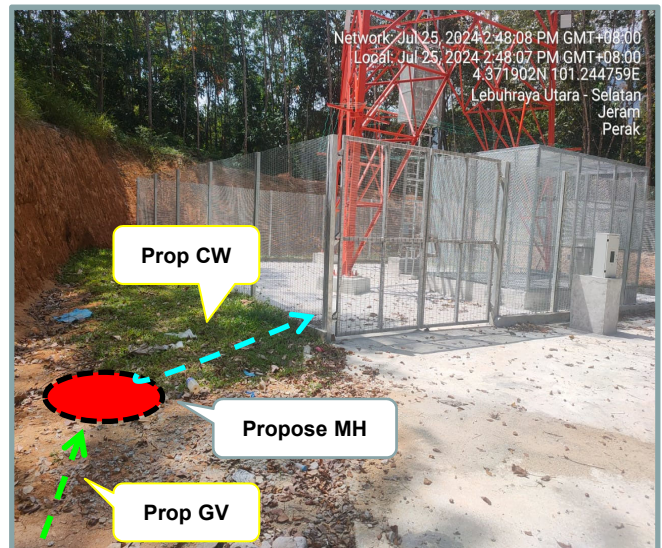

MUSTIKA TERATAI SDN BHD
No.27-01, Jalan Harmoni 3/8
Taman Desa Harmoni, 81100 Johor Bahru,
Johor Darul Takzim
Tel : 07 - 3576715
Email : mtsbjb@yahoo.com

**LET'S
INSPIRE**

DIGI TELECOMMUNICATION SDN BHD
LOT 10, JALAN DELIMA 1/1,
SUBANG HI-TECH INDUSTRIAL PARK
40000 SHAH ALAM, SELANGOR

Section 4: OSP Snapshot for new route

Remarks: Last Manhole did not tapping to tower since tower not install yet.