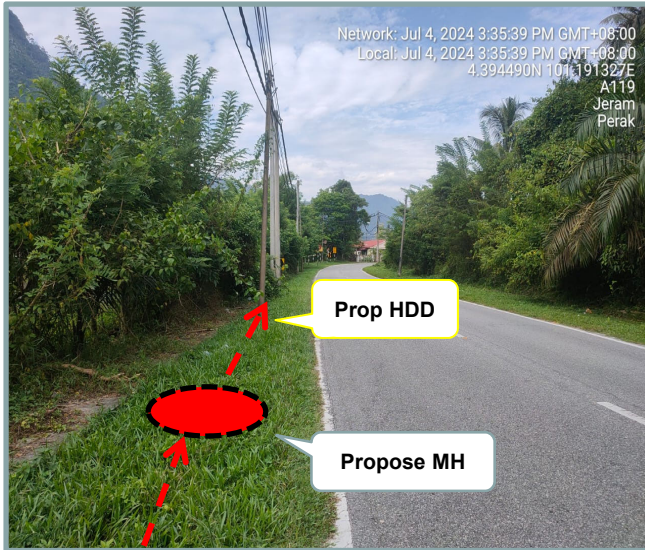

MUSTIKA TERATAI SDN BHD
No.27-01, Jalan Harmoni 3/8
Taman Desa Harmoni, 81100 Johor Bahru,
Johor Darul Takzim
Tel : 07 - 3576715
Email : mtsbjb@yahoo.com

**LET'S
INSPIRE**

DIGI TELECOMMUNICATION SDN BHD
LOT 10, JALAN DELIMA 1/1,
SUBANG HI-TECH INDUSTRIAL PARK
40000 SHAH ALAM, SELANGOR

Section 4: OSP Snapshot for new route