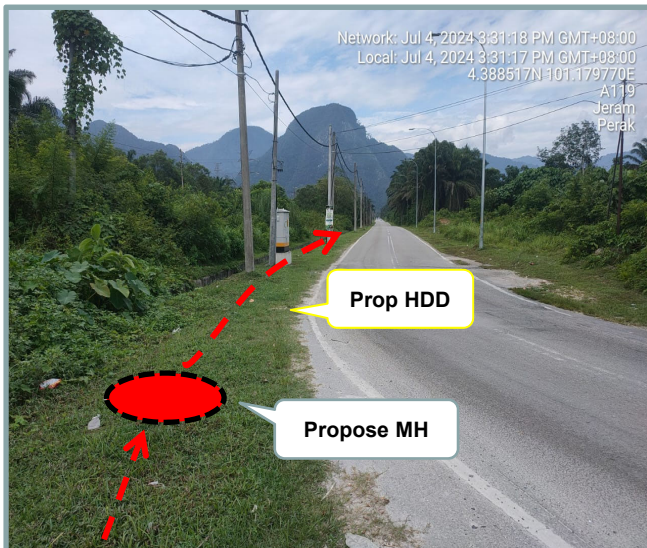

MUSTIKA TERATAI SDN BHD
No.27-01, Jalan Harmoni 3/8
Taman Desa Harmoni, 81100 Johor Bahru,
Johor Darul Takzim
Tel : 07 - 3576715
Email : mtsbjb@yahoo.com

**LET'S
INSPIRE**

DIGI TELECOMMUNICATION SDN BHD
LOT 10, JALAN DELIMA 1/1,
SUBANG HI-TECH INDUSTRIAL PARK
40000 SHAH ALAM, SELANGOR

Section 4: OSP Snapshot for new route