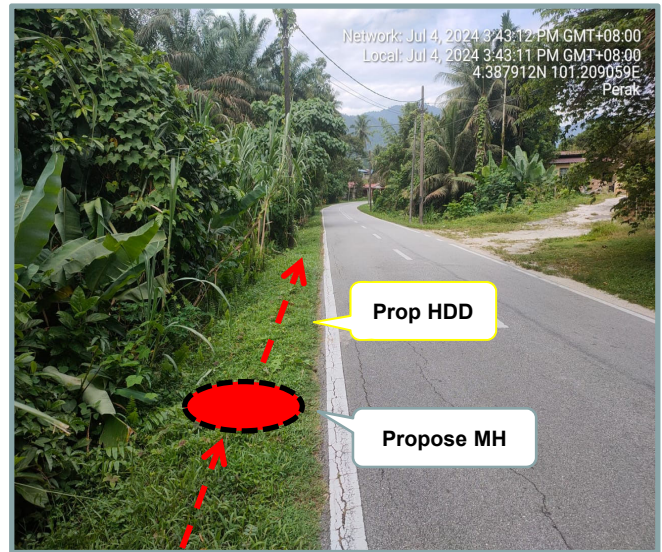

MUSTIKA TERATAI SDN BHD
No.27-01, Jalan Harmoni 3/8
Taman Desa Harmoni, 81100 Johor Bahru,
Johor Darul Takzim
Tel : 07 - 3576715
Email : mtsbjb@yahoo.com

**LET'S
INSPIRE**

DIGI TELECOMMUNICATION SDN BHD
LOT 10, JALAN DELIMA 1/1,
SUBANG HI-TECH INDUSTRIAL PARK
40000 SHAH ALAM, SELANGOR

Section 4: OSP Snapshot for new route