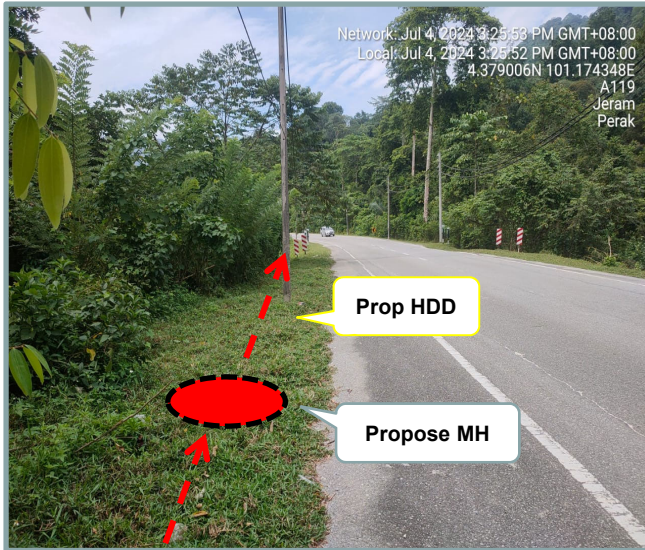

MUSTIKA TERATAI SDN BHD
No.27-01, Jalan Harmoni 3/8
Taman Desa Harmoni, 81100 Johor Bahru,
Johor Darul Takzim
Tel : 07 - 3576715
Email : mtsbjb@yahoo.com

**LET'S
INSPIRE**

DIGI TELECOMMUNICATION SDN BHD
LOT 10, JALAN DELIMA 1/1,
SUBANG HI-TECH INDUSTRIAL PARK
40000 SHAH ALAM, SELANGOR

Section 4: OSP Snapshot for new route