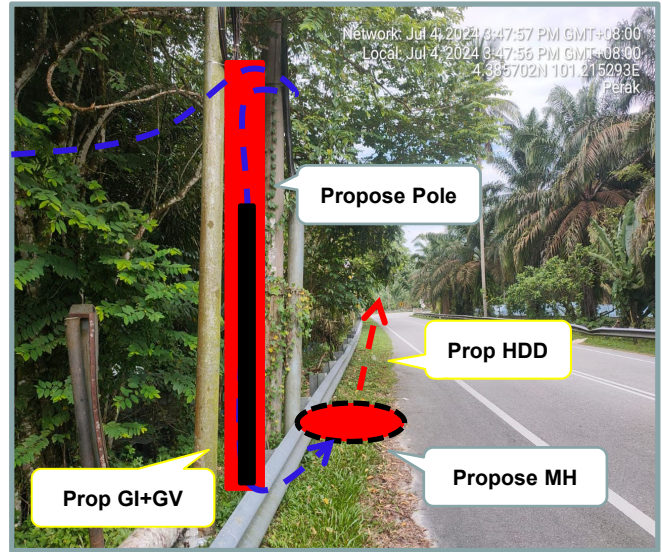

MUSTIKA TERATAI SDN BHD
No.27-01, Jalan Harmoni 3/8
Taman Desa Harmoni, 81100 Johor Bahru,
Johor Darul Takzim
Tel : 07 - 3576715
Email : mtsbjb@yahoo.com

**LET'S
INSPIRE**

DIGI TELECOMMUNICATION SDN BHD
LOT 10, JALAN DELIMA 1/1,
SUBANG HI-TECH INDUSTRIAL PARK
40000 SHAH ALAM, SELANGOR

Section 4: OSP Snapshot for new route