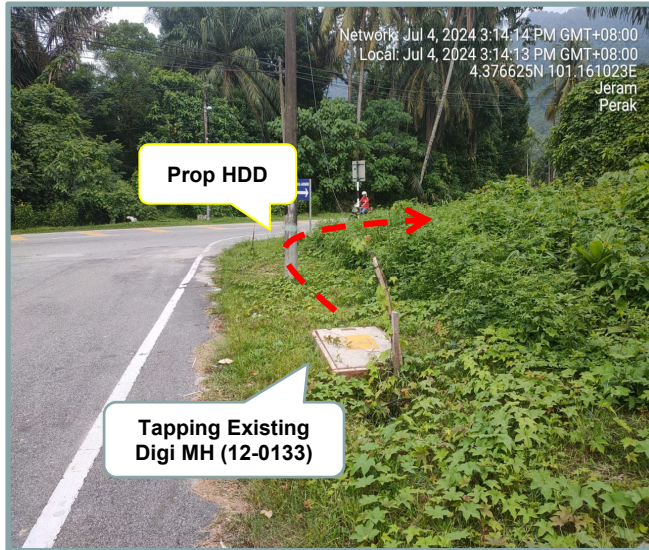

MUSTIKA TERATAI SDN BHD
No.27-01, Jalan Harmoni 3/8
Taman Desa Harmoni, 81100 Johor Bahru,
Johor Darul Takzim
Tel : 07 - 3576715
Email : mtsbjb@yahoo.com

**LET'S
INSPIRE**

DIGI TELECOMMUNICATION SDN BHD
LOT 10, JALAN DELIMA 1/1,
SUBANG HI-TECH INDUSTRIAL PARK
40000 SHAH ALAM, SELANGOR

Section 4: OSP Snapshot for new route