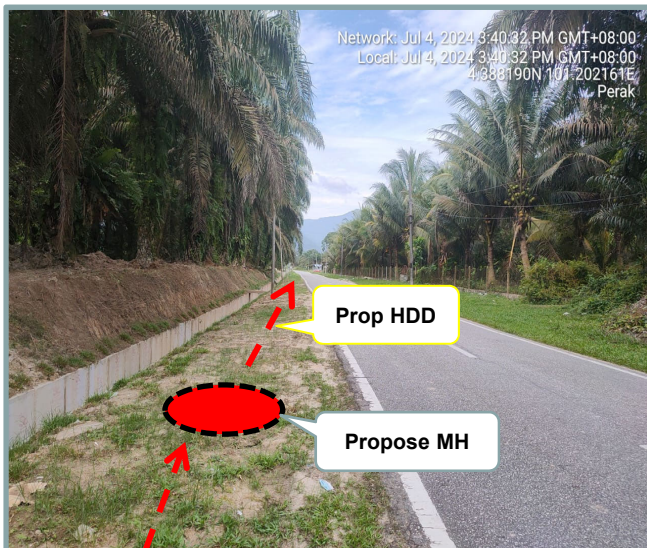

MUSTIKA TERATAI SDN BHD
No.27-01, Jalan Harmoni 3/8
Taman Desa Harmoni, 81100 Johor Bahru,
Johor Darul Takzim
Tel : 07 - 3576715
Email : mtsbjb@yahoo.com

**LET'S
INSPIRE**

DIGI TELECOMMUNICATION SDN BHD
LOT 10, JALAN DELIMA 1/1,
SUBANG HI-TECH INDUSTRIAL PARK
40000 SHAH ALAM, SELANGOR

Section 4: OSP Snapshot for new route