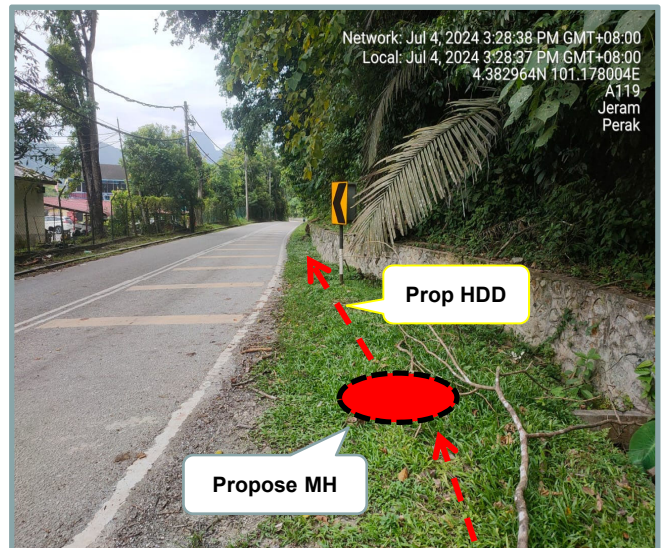

MUSTIKA TERATAI SDN BHD
No.27-01, Jalan Harmoni 3/8
Taman Desa Harmoni, 81100 Johor Bahru,
Johor Darul Takzim
Tel : 07 - 3576715
Email : mtsbjb@yahoo.com

**LET'S
INSPIRE**

DIGI TELECOMMUNICATION SDN BHD
LOT 10, JALAN DELIMA 1/1,
SUBANG HI-TECH INDUSTRIAL PARK
40000 SHAH ALAM, SELANGOR

Section 4: OSP Snapshot for new route