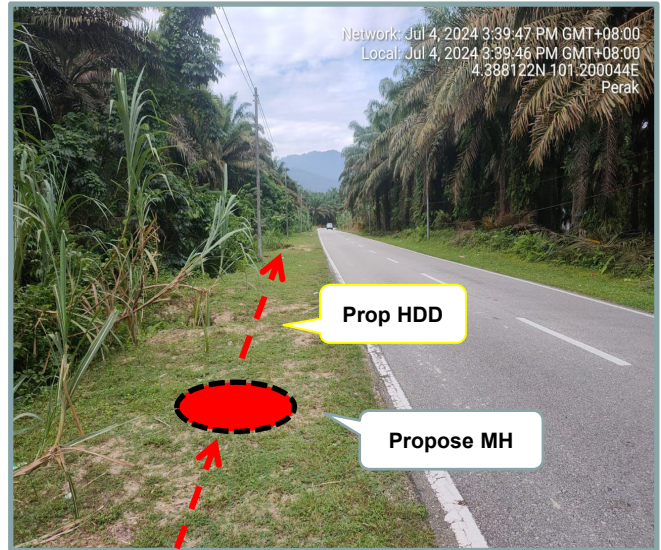

MUSTIKA TERATAI SDN BHD
No.27-01, Jalan Harmoni 3/8
Taman Desa Harmoni, 81100 Johor Bahru,
Johor Darul Takzim
Tel : 07 - 3576715
Email : mtsbjb@yahoo.com

**LET'S
INSPIRE**

DIGI TELECOMMUNICATION SDN BHD
LOT 10, JALAN DELIMA 1/1,
SUBANG HI-TECH INDUSTRIAL PARK
40000 SHAH ALAM, SELANGOR

Section 4: OSP Snapshot for new route