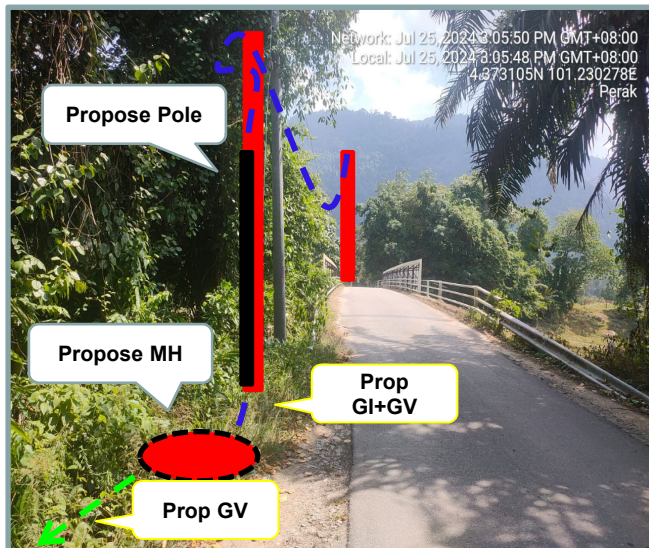

MUSTIKA TERATAI SDN BHD
No.27-01, Jalan Harmoni 3/8
Taman Desa Harmoni, 81100 Johor Bahru,
Johor Darul Takzim
Tel : 07 - 3576715
Email : mtsbjb@yahoo.com

**LET'S
INSPIRE**

DIGI TELECOMMUNICATION SDN BHD
LOT 10, JALAN DELIMA 1/1,
SUBANG HI-TECH INDUSTRIAL PARK
40000 SHAH ALAM, SELANGOR

Section 4: OSP Snapshot for new route