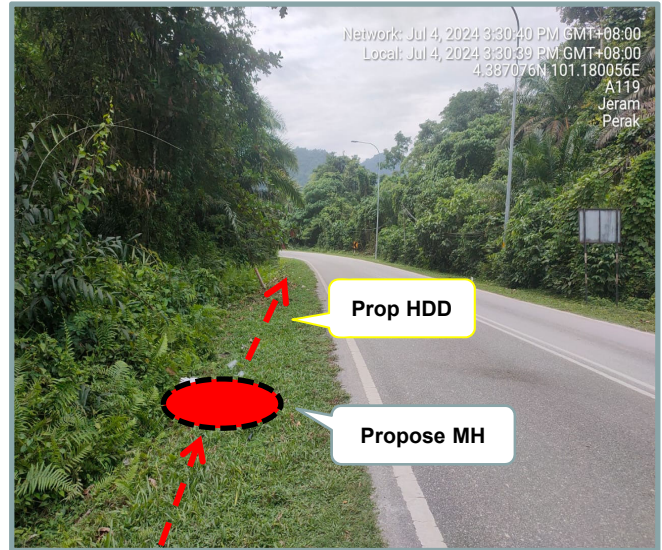

MUSTIKA TERATAI SDN BHD
No.27-01, Jalan Harmoni 3/8
Taman Desa Harmoni, 81100 Johor Bahru,
Johor Darul Takzim
Tel : 07 - 3576715
Email : mtsbjb@yahoo.com

**LET'S
INSPIRE**

DIGI TELECOMMUNICATION SDN BHD
LOT 10, JALAN DELIMA 1/1,
SUBANG HI-TECH INDUSTRIAL PARK
40000 SHAH ALAM, SELANGOR

Section 4: OSP Snapshot for new route