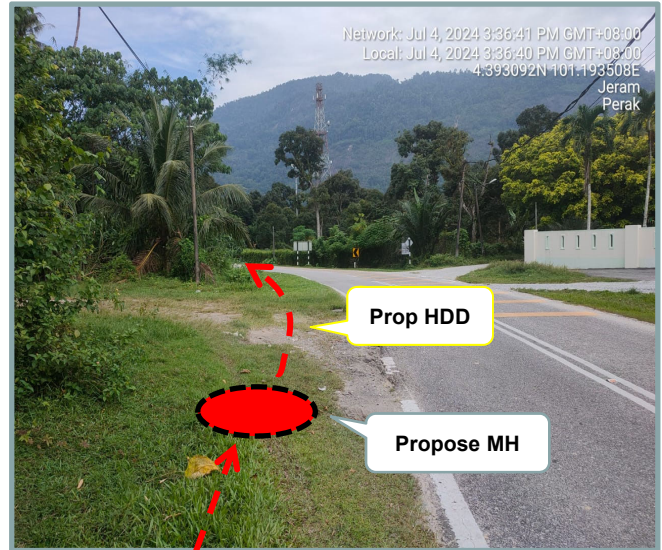

MUSTIKA TERATAI SDN BHD
No.27-01, Jalan Harmoni 3/8
Taman Desa Harmoni, 81100 Johor Bahru,
Johor Darul Takzim
Tel : 07 - 3576715
Email : mtsbjb@yahoo.com

**LET'S
INSPIRE**

DIGI TELECOMMUNICATION SDN BHD
LOT 10, JALAN DELIMA 1/1,
SUBANG HI-TECH INDUSTRIAL PARK
40000 SHAH ALAM, SELANGOR

Section 4: OSP Snapshot for new route