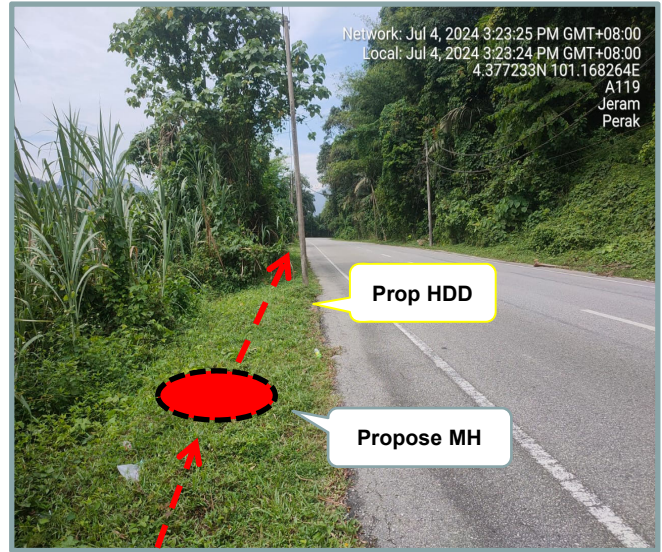

MUSTIKA TERATAI SDN BHD
No.27-01, Jalan Harmoni 3/8
Taman Desa Harmoni, 81100 Johor Bahru,
Johor Darul Takzim
Tel : 07 - 3576715
Email : mtsbjb@yahoo.com

**LET'S
INSPIRE**

DIGI TELECOMMUNICATION SDN BHD
LOT 10, JALAN DELIMA 1/1,
SUBANG HI-TECH INDUSTRIAL PARK
40000 SHAH ALAM, SELANGOR

Section 4: OSP Snapshot for new route