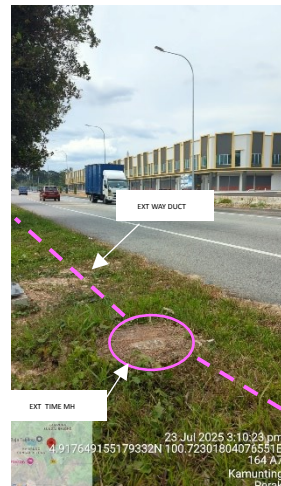

SITE PHOTO – SPUR JALAN TAIPING – SELAMA , TAIPING

PROP HDD , TIME MH and MCT AT BACKLANE JALAN TAIPING UTARA

PROP HDD , TIME MH and POLE AT JALAN TAIPING UTARA 16

PROP POLE AT JALAN KAMUNTING

PROP POLE AT JALAN BARU

PROP POLE AT LORONG BARU

PROP POLE AT LORONG IMPIAN 3

SITE PHOTO – SPUR JALAN TAIPING – SELAMA , TAIPING, PERAK

PROP POLE AT JALAN KAMPUNG JANA BARU

PROP POLE AT LORONG IMPIAN 3

PROP POLE AT LORONG IMPIAN 3

PROP POLE AT LORONG IMPIAN 3

PROP TIME MH , HDD and POLE AT JALAN MEDAN KAMUNTING

PROP POLE AT JALAN BUKIT DANA INDAH 6

SITE PHOTO – SPUR JALAN TAIPING – SELAMA , TAIPING, PERAK

PROP POLE AT JALAN BUKIT JANA INDAH 6

PROP POLE AT JALAN BUKIT JANA INDAH 6

PROP POLE and MCT ,EXT TIME MH AT JALAN TAIPING - SELAMA

PROP ROUTE VIA EXT TIME MH AT JALAN TAIPING - SELAMA

PROP ROUTE VIA EXT TIME MH AT JALAN TAIPING - SELAMA

PROP POLE, HDD , TIME MH AT JALAN TAMAN LELA