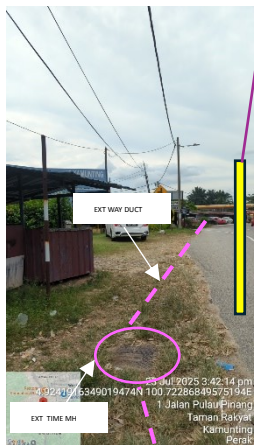

PROP POLE AT LORONG BARU

PROP POLE AT LORONG IMPIAN 3

SITE PHOTO – SPUR JALAN TAIPING – SELAMA , TAIPING, PERAK

PROP POLE AT JALAN KAMPUNG JANA BARU

PROP POLE AT LORONG IMPIAN 3

PROP POLE AT LORONG IMPIAN 3

PROP POLE AT LORONG IMPIAN 3

PROP TIME MH , HDD and POLE AT JALAN MEDAN KAMUNTING

PROP POLE AT JALAN BUKIT DANA INDAH 6

SITE PHOTO – SPUR JALAN TAIPING – SELAMA , TAIPING, PERAK

PROP POLE AT JALAN BUKIT JANA INDAH 6

PROP POLE AT JALAN BUKIT JANA INDAH 6

PROP POLE and MCT ,EXT TIME MH AT JALAN TAIPING - SELAMA

PROP ROUTE VIA EXT TIME MH AT JALAN TAIPING - SELAMA

PROP ROUTE VIA EXT TIME MH AT JALAN TAIPING - SELAMA

PROP POLE, HDD , TIME MH AT JALAN TAMAN LELA