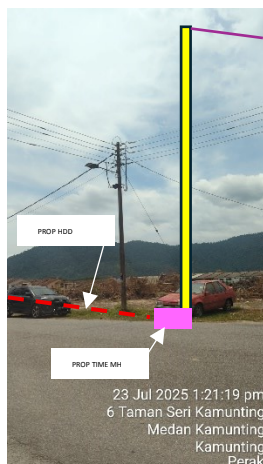

PROP TIME MH , HDD and POLE AT JALAN MEDAN KAMUNTING