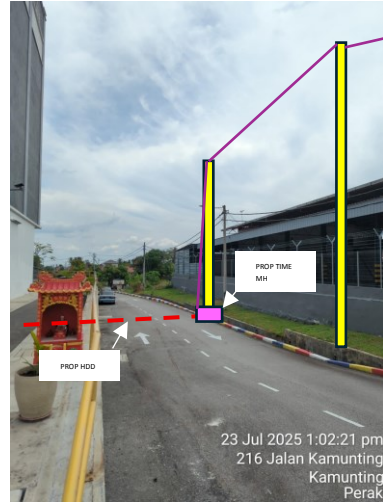

SITE PHOTO – SPUR JALAN TAIPING – SELAMA , TAIPING

PROP HDD , TIME MH and MCT AT BACKLANE JALAN TAIPING UTARA

PROP HDD , TIME MH and POLE AT JALAN TAIPING UTARA 16

PROP POLE AT JALAN KAMUNTING

PROP POLE AT JALAN BARU

PROP POLE AT LORONG BARU

PROP POLE AT LORONG IMPIAN 3

SITE PHOTO – SPUR JALAN TAIPING – SELAMA , TAIPING, PERAK

PROP POLE AT JALAN KAMPUNG JANA BARU

PROP POLE AT LORONG IMPIAN 3

PROP POLE AT LORONG IMPIAN 3