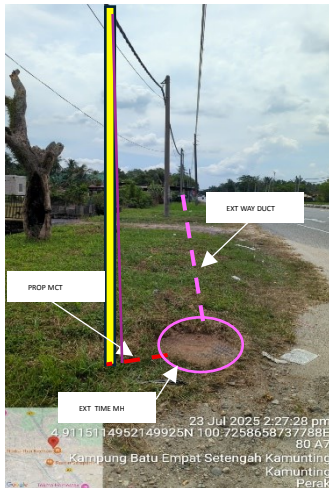

PROP POLE AT LORONG BARU

PROP POLE AT LORONG IMPIAN 3

SITE PHOTO – SPUR JALAN TAIPING – SELAMA , TAIPING, PERAK

PROP POLE AT JALAN KAMPUNG JANA BARU

PROP POLE AT LORONG IMPIAN 3

PROP POLE AT LORONG IMPIAN 3

PROP POLE AT LORONG IMPIAN 3

PROP TIME MH , HDD and POLE AT JALAN MEDAN KAMUNTING

PROP POLE AT JALAN BUKIT DANA INDAH 6

SITE PHOTO – SPUR JALAN TAIPING – SELAMA , TAIPING, PERAK

PROP POLE AT JALAN BUKIT JANA INDAH 6

PROP POLE AT JALAN BUKIT JANA INDAH 6

PROP POLE and MCT ,EXT TIME MH AT JALAN TAIPING - SELAMA

PROP ROUTE VIA EXT TIME MH AT JALAN TAIPING - SELAMA

PROP ROUTE VIA EXT TIME MH AT JALAN TAIPING - SELAMA

PROP POLE, HDD , TIME MH AT JALAN TAMAN LELA