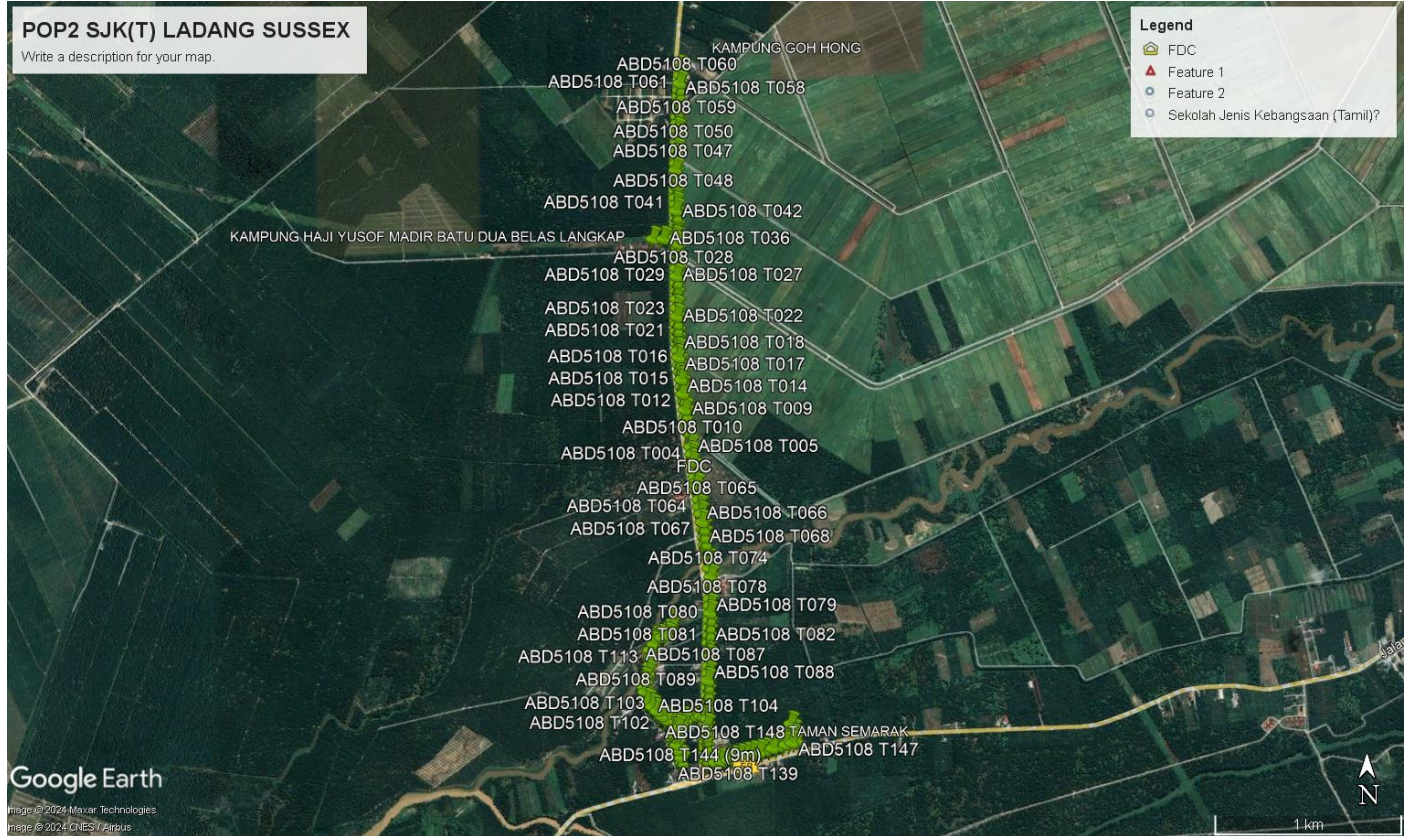

6.0 Site Plan – KMZ Routing (Prop new Pole)

7.0 Overall New Pole Proposed

Proposed New Pole Coordinate					
No.	Pole ID	Distance (m)	Latitude	Longitude	Local Authority
1	FDC SJK(T) LADANG SUSSEX	0	4.003279	101.130533	JKR Daerah Teluk Intan
2	ABD5108 T001	15	4.003413	101.13051	JKR Daerah Teluk Intan
3	ABD5108 T002	30	4.003684	101.130467	JKR Daerah Teluk Intan
4	ABD5108 T003	36	4.004009	101.130418	JKR Daerah Teluk Intan
5	ABD5108 T004	45	4.004413	101.13035	JKR Daerah Teluk Intan
6	ABD5108 T005	40	4.00477	101.130307	JKR Daerah Teluk Intan
7	ABD5108 T006	40	4.005128	101.130249	JKR Daerah Teluk Intan
8	ABD5108 T007	77	4.005823	101.130129	JKR Daerah Teluk Intan
9	ABD5108 T008	45	4.006217	101.130076	JKR Daerah Teluk Intan
10	ABD5108 T009	38	4.006562	101.130022	JKR Daerah Teluk Intan
11	ABD5108 T010	36	4.006891	101.129971	JKR Daerah Teluk Intan
12	ABD5108 T011	46	4.0073	101.129927	JKR Daerah Teluk Intan
13	ABD5108 T012	41	4.007663	101.129866	JKR Daerah Teluk Intan
14	ABD5108 T013	38	4.008003	101.129827	JKR Daerah Teluk Intan
15	ABD5108 T014	38	4.008348	101.129798	JKR Daerah Teluk Intan
16	ABD5108 T015	41	4.008714	101.129748	JKR Daerah Teluk Intan
17	ABD5108 T016	38	4.009057	101.129715	JKR Daerah Teluk Intan
18	ABD5108 T017	38	4.009399	101.129673	JKR Daerah Teluk Intan
19	ABD5108 T018	37	4.009734	101.129645	JKR Daerah Teluk Intan
20	ABD5108 T019	36	4.010061	101.129609	JKR Daerah Teluk Intan
21	ABD5108 T020	32	4.010353	101.12959	JKR Daerah Teluk Intan
22	ABD5108 T021	35	4.01067	101.129583	JKR Daerah Teluk Intan
23	ABD5108 T022	37	4.011006	101.129581	JKR Daerah Teluk Intan
24	ABD5108 T023	40	4.011364	101.12958	JKR Daerah Teluk Intan
25	ABD5108 T024	45	4.011771	101.129577	JKR Daerah Teluk Intan
26	ABD5108 T025	48	4.012205	101.129567	JKR Daerah Teluk Intan
27	ABD5108 T026	42	4.012586	101.129569	JKR Daerah Teluk Intan
28	ABD5108 T027	43	4.012971	101.129565	JKR Daerah Teluk Intan
29	ABD5108 T028	35	4.01329	101.129562	JKR Daerah Teluk Intan
30	ABD5108 T029	43	4.013681	101.129567	JKR Daerah Teluk Intan
31	ABD5108 T030	32	4.013975	101.129565	JKR Daerah Teluk Intan
32	ABD5108 T031	34	4.014284	101.129574	JKR Daerah Teluk Intan
33	ABD5108 T032	38	4.014625	101.129579	JKR Daerah Teluk Intan
34	ABD5108 T033	25	4.014854	101.129581	JKR Daerah Teluk Intan
35	ABD5108 T034 (9m)	28	4.015106	101.129547	JKR Daerah Teluk Intan
36	ABD5108 T035 (9m)	12	4.015121	101.129442	Pejabat Daerah dan Tanah Teluk Intan
37	ABD5108 T036	55	4.015077	101.128945	Pejabat Daerah dan Tanah Teluk Intan
38	ABD5108 T037	56	4.015078	101.128438	Pejabat Daerah dan Tanah Teluk Intan
39	ABD5108 T038	36	4.015431	101.129567	JKR Daerah Teluk Intan
40	ABD5108 T039	36	4.015753	101.129548	JKR Daerah Teluk Intan
41	ABD5108 T040	37	4.016092	101.129552	JKR Daerah Teluk Intan
42	ABD5108 T041	38	4.016433	101.129539	JKR Daerah Teluk Intan
43	ABD5108 T042	32	4.016722	101.129541	JKR Daerah Teluk Intan