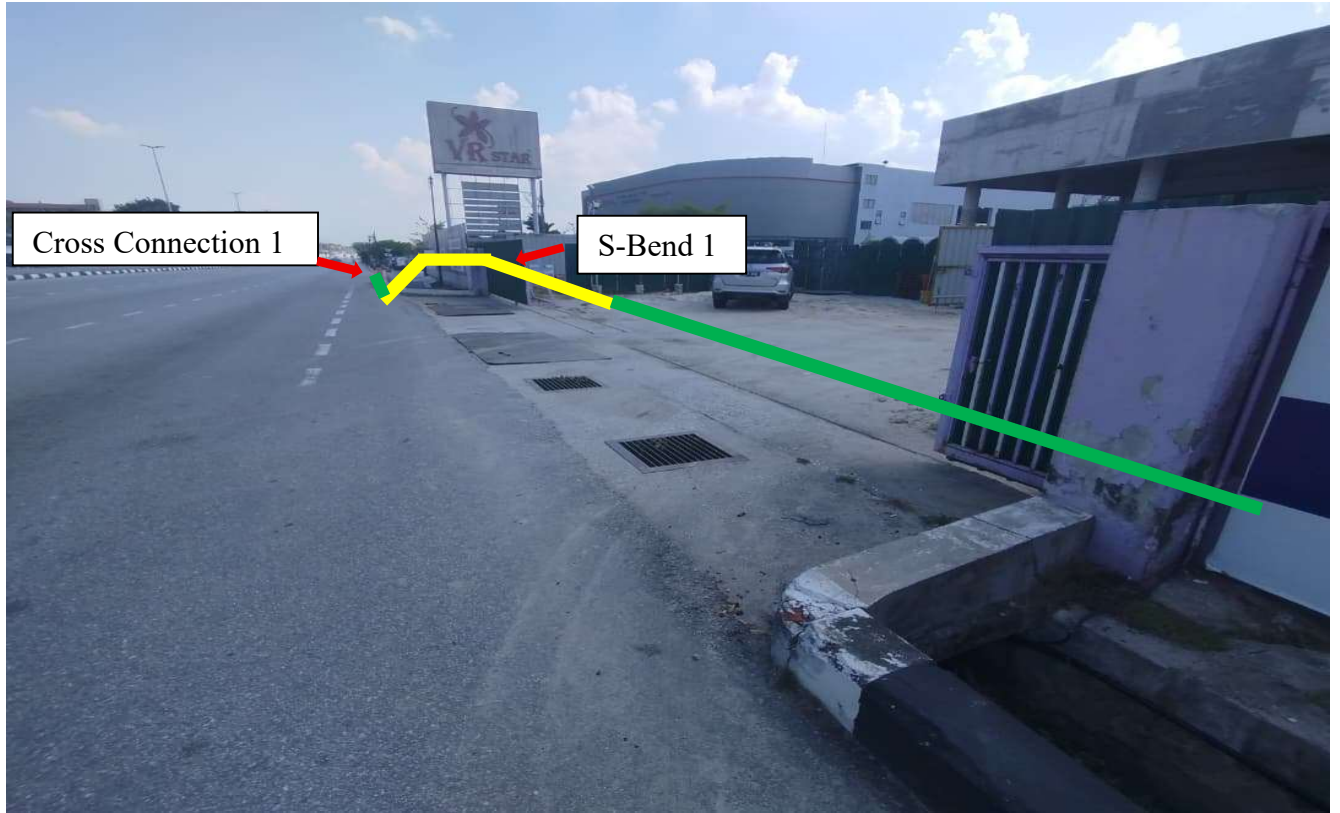

Cross Connection 1

S-Bend 1

S-Bend 2

Cross Connection 2

Point 3 Coordinate:
4.628434, 101.082288

S-Bend 2

Cross Connection 2

3 Meter

Ipoh towing & car
carrier DR AUTO...

Point 2 Coordinate:
4.628122, 101.082214

S-Bend 1

Point 1 Coordinate:
4.628057, 101.082196

8 Meter

Cross Connection 1

Toyota Ipoh 4S | PGM
Group - Sales, Service...
Recently viewed