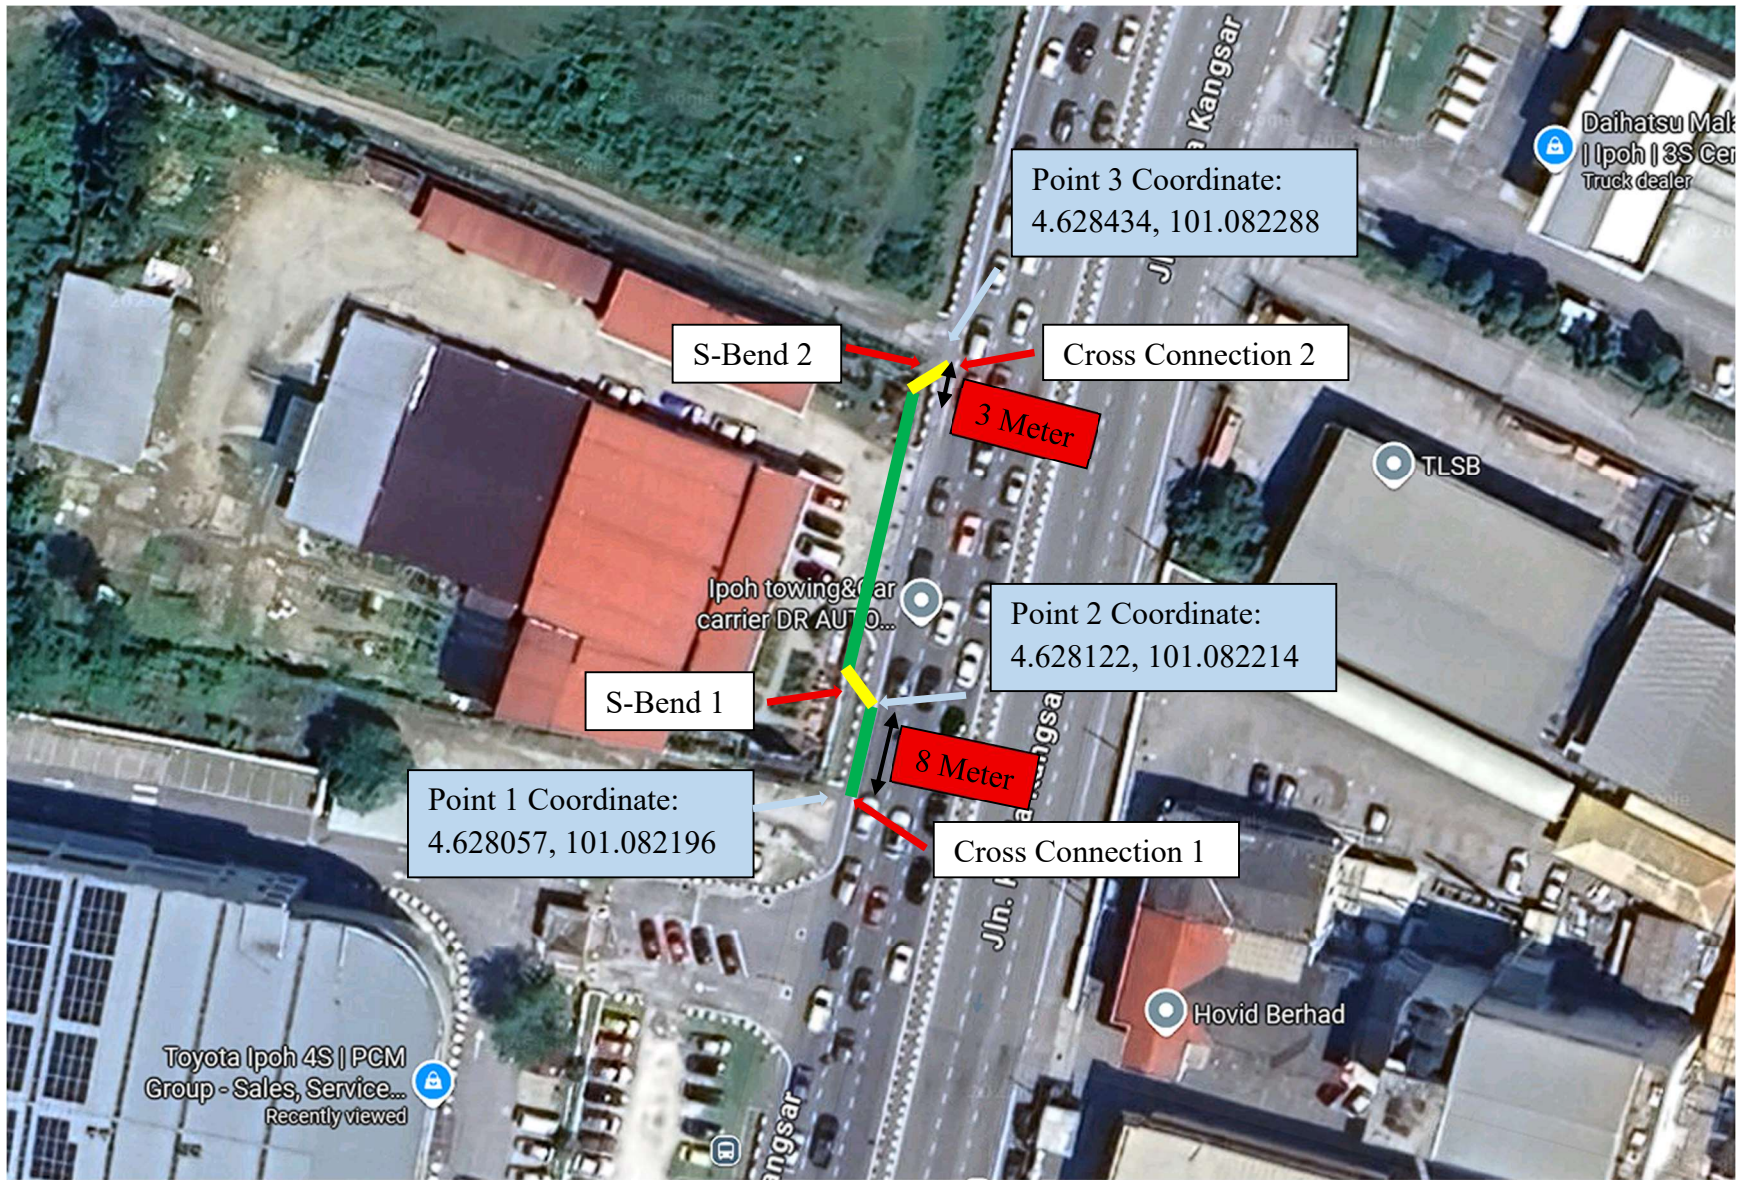

Cross Connection 1

S-Bend 1

S-Bend 2

Cross Connection 2

Point 3 Coordinate:
4.628434, 101.082288

S-Bend 2

Cross Connection 2

3 Meter

Ipoh towing & car
carrier DR AUTO...

Point 2 Coordinate:
4.628122, 101.082214

S-Bend 1

Point 1 Coordinate:
4.628057, 101.082196

8 Meter

Cross Connection 1

Toyota Ipoh 4S | PGM
Group - Sales, Service...
Recently viewed