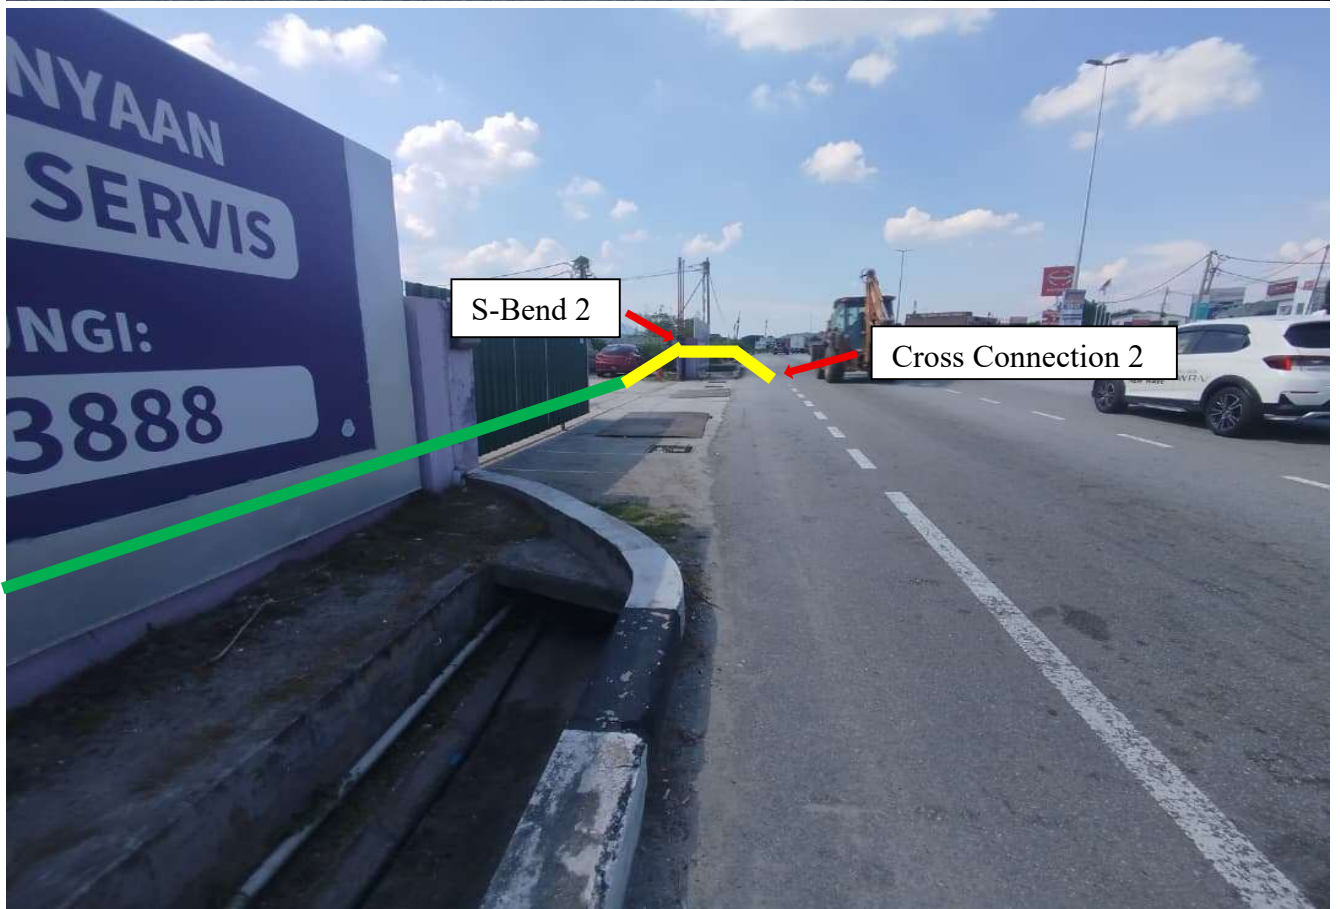

Cross Connection 1

S-Bend 1

S-Bend 2

Cross Connection 2

Point 3 Coordinate:
4.628434, 101.082288

S-Bend 2

Cross Connection 2

3 Meter

Ipoh towing & car
carrier DR AUTO...

Point 2 Coordinate:
4.628122, 101.082214

S-Bend 1

Point 1 Coordinate:
4.628057, 101.082196

8 Meter

Cross Connection 1

Toyota Ipoh 4S | PGM
Group - Sales, Service...
Recently viewed