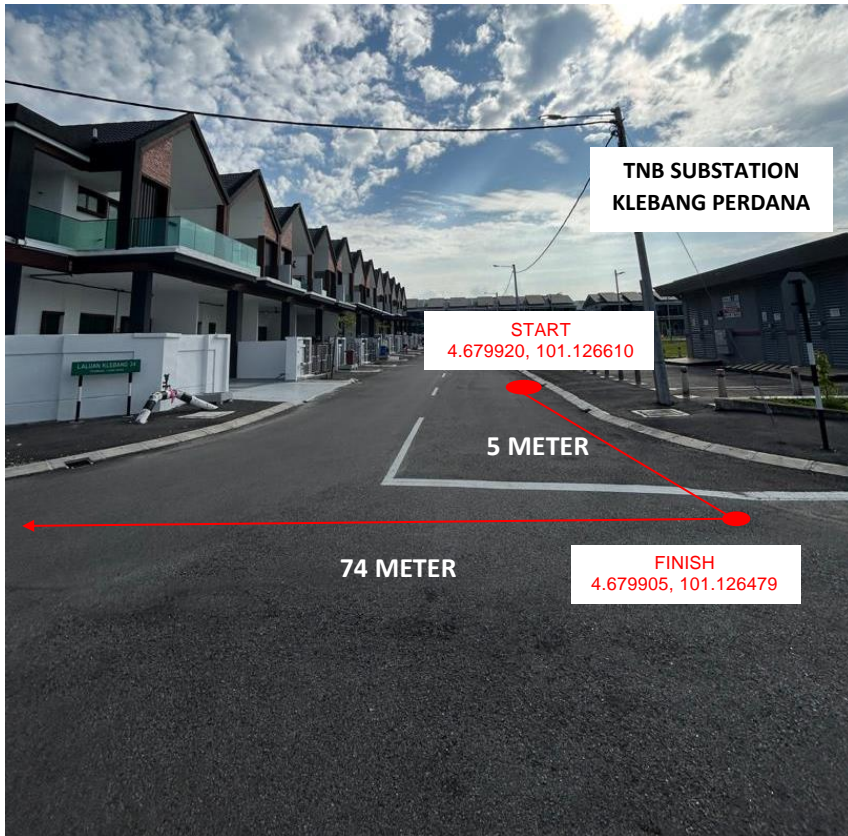

TGR 2014

GAMBAR LOKASI

Formatted: Space After: 4.15 pt

Formatted: Space After: 4.15 pt

Formatted: Space After: 4.15 pt

LALUAN KEBANG 34

Formatted: Space After: 4.15 pt

Formatted: Space After: 0 pt, Line spacing: single