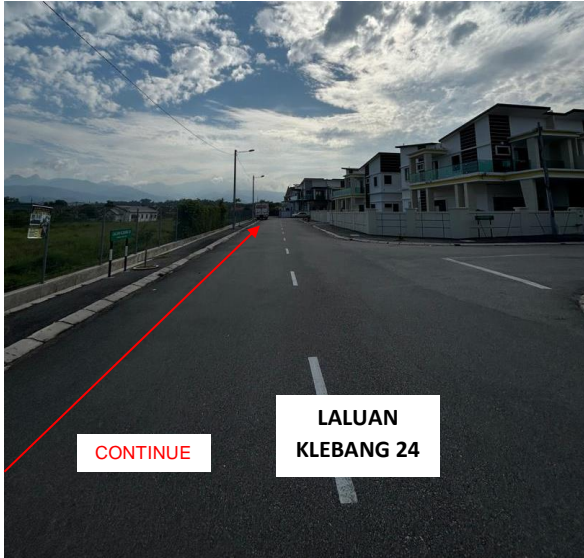

Formatted: Space After: 4.15 pt

Formatted: Space After: 0 pt, Line spacing: single

LALUAN KLEBANG 24

Formatted: Space After: 0 pt, Line spacing: single

Formatted: Space After: 4.15 pt

Formatted: Space After: 0 pt, Line spacing: single

Formatted: Space After: 4.15 pt

Formatted: Space After: 0 pt, Line spacing: single

LALUAN KLEBANG 24 (END)

Formatted: Space After: 4.15 pt

Formatted: Space After: 0 pt, Line spacing: single

Formatted: Space After: 0 pt, Line spacing: single