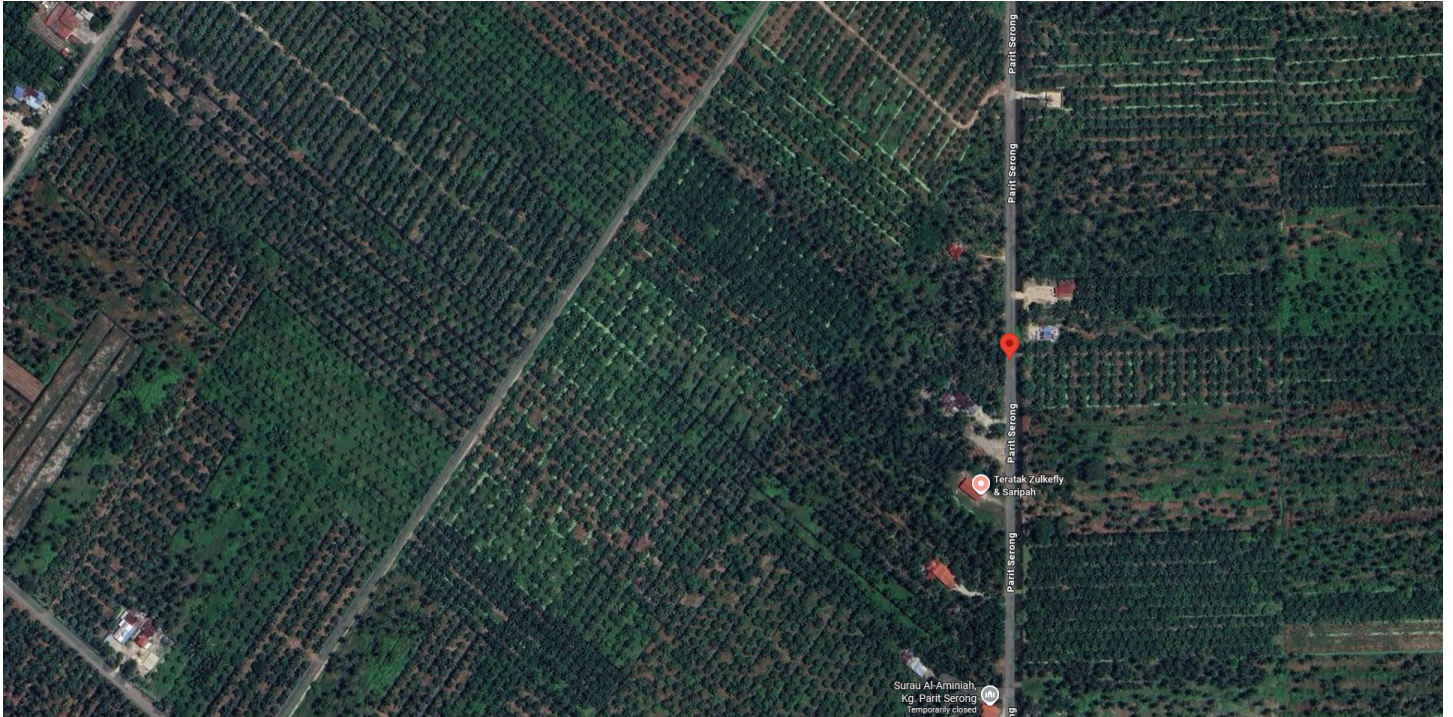

3°53'24.6"N 100°46'53.0"E

Imagery ©2025 Airbus, CNES / Airbus, Maxar Technologies, Map data ©2025 Google 50 m

Rating ▾

Hours ▾

☰ All filters

### Results ⓘ

🔗 Share

Teratak Zulkefly & Saripah

5.0 ★★★★★ (2)

Housing society · KAMPUNG, LOT 970, JALAN BAGAN DATOH, BATU 22, Parit Serong

Directions

Sri Ramar temple, Ladang Bagan Datuk( Batu 26)

4.8 ★★★★★ (15)

Hindu temple  
012-332 3309

Directions

👤 "Aged more than 100 years."

3°53'24.6"N 100°46'53.0"E

Directions

Save

Nearby

Send to phone

VQRJ+3H6 Selekoh, Perak