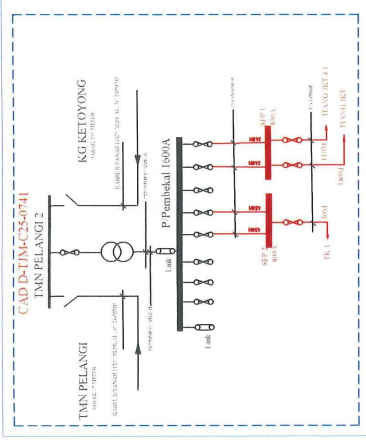

- PETUNJUK**
- (Green dashed line)
 - (Blue dashed line)
 - (Red dashed line)
 - (Yellow dashed line)
 - (Purple dashed line)
 - (Pink arrow)
 - (Red circle)
- CADANGAN
 UG 300MMP XLPE
 ABC 3X185MMP +120MMP
 UG 185MMP 4C
 ABC 3X185MMP +120MMP
 ABC 3X16MMP +25MMP
 P/FILLER
 TIANG SPUN 9 METER

TERAGA NASIONAL BREAD

Kawasan : ...
 No. Sertifikat : ...
 Daerah : ...

PERSEKUTUAN ADAMAS BREAD MILLS BERHAD (M) BERHAD
 11, JALAN PERAK, 50450 KUALA LUMPUR, MALAYSIA
 PT 14910 (M) BERHAD
 11, JALAN PERAK, 50450 KUALA LUMPUR, MALAYSIA
 PT 14910 (M) BERHAD