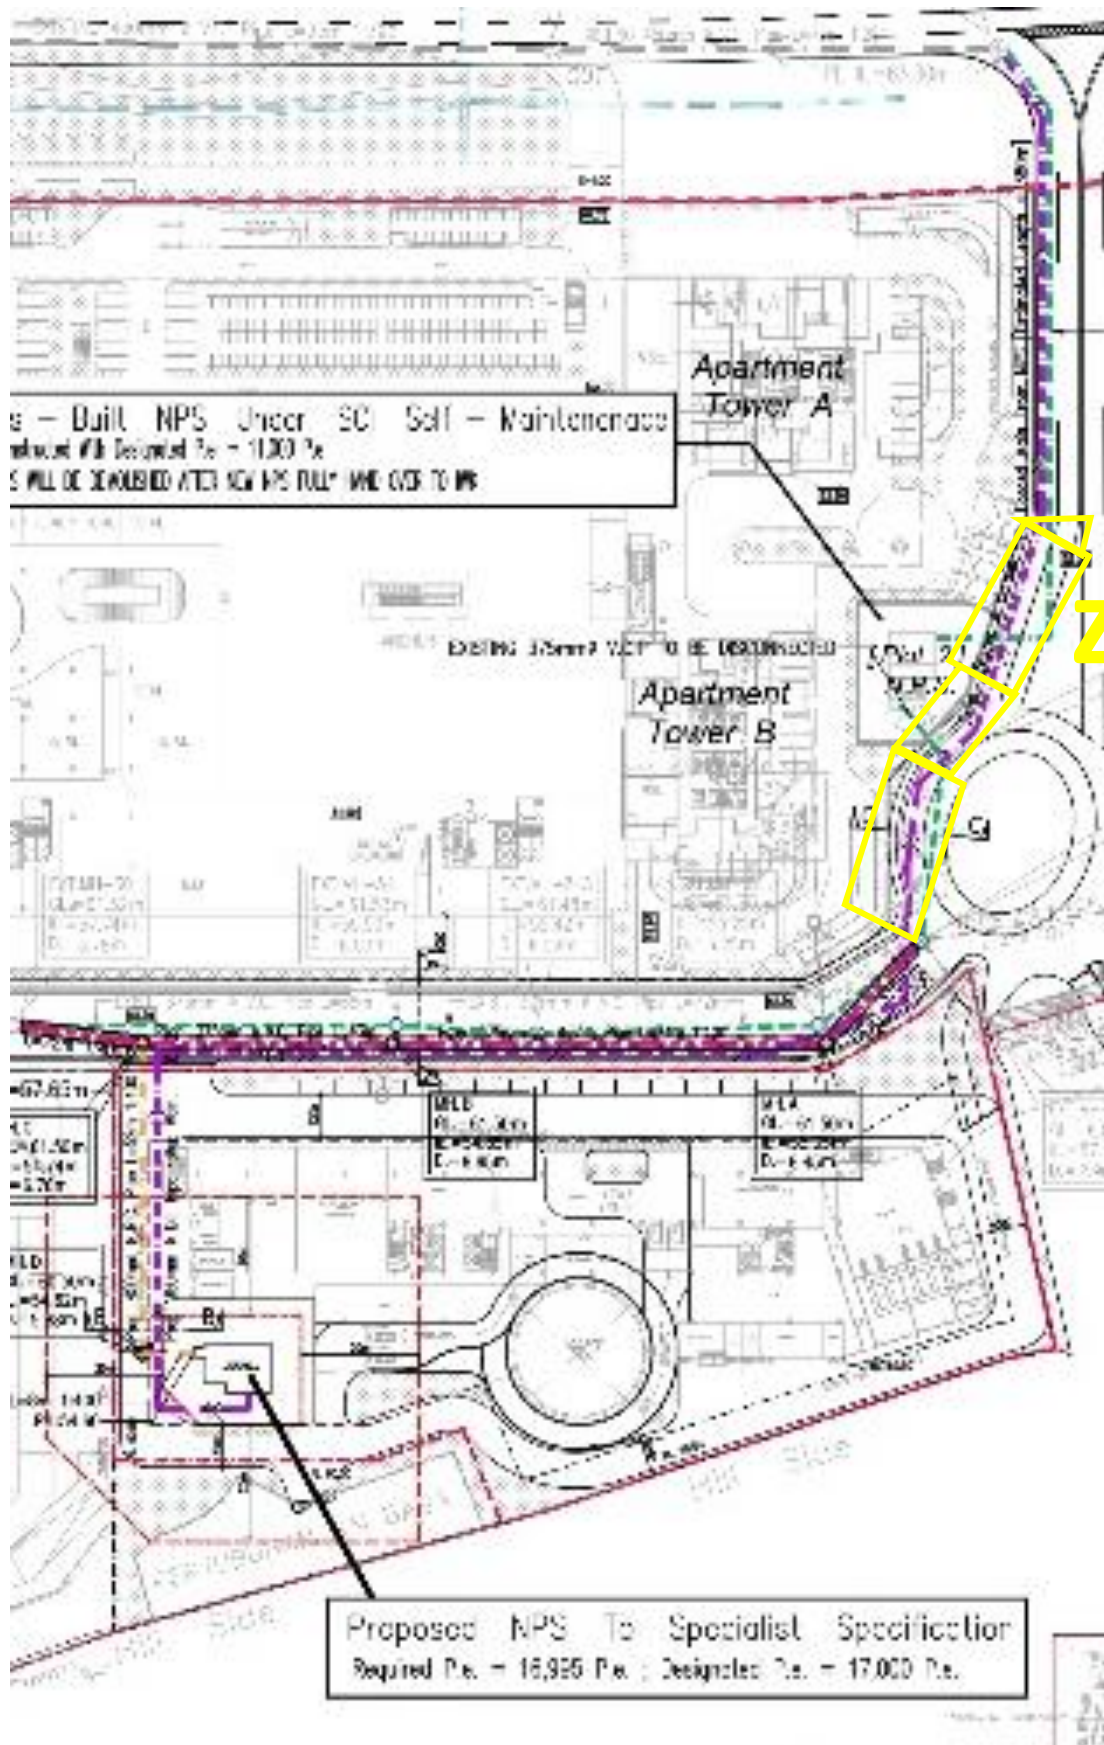

SITE PLAN LAYOUT BY ZONING AREA

PERMOHONAN KELULUSAN IZIN LALU (HY SOLUTION SDN BHD) GAMBAR LOKASI

PLAN LAYOUT DIVIDED BY 4 ZONES:-

ZONE A

ZONE B

ZONE C

ZONE D

PERMOHONAN KELULUSAN IZIN LALU (HY SOLUTION SDN BHD) GAMBAR LOKASI

ZONE A

PERMOHONAN KELULUSAN IZIN LALU (HY SOLUTION SDN BHD) GAMBAR LOKASI

PERMOHONAN KELULUSAN IZIN LALU (HY SOLUTION SDN BHD) GAMBAR LOKASI

PERMOHONAN KELULUSAN IZIN LALU (HY SOLUTION SDN BHD) GAMBAR LOKASI