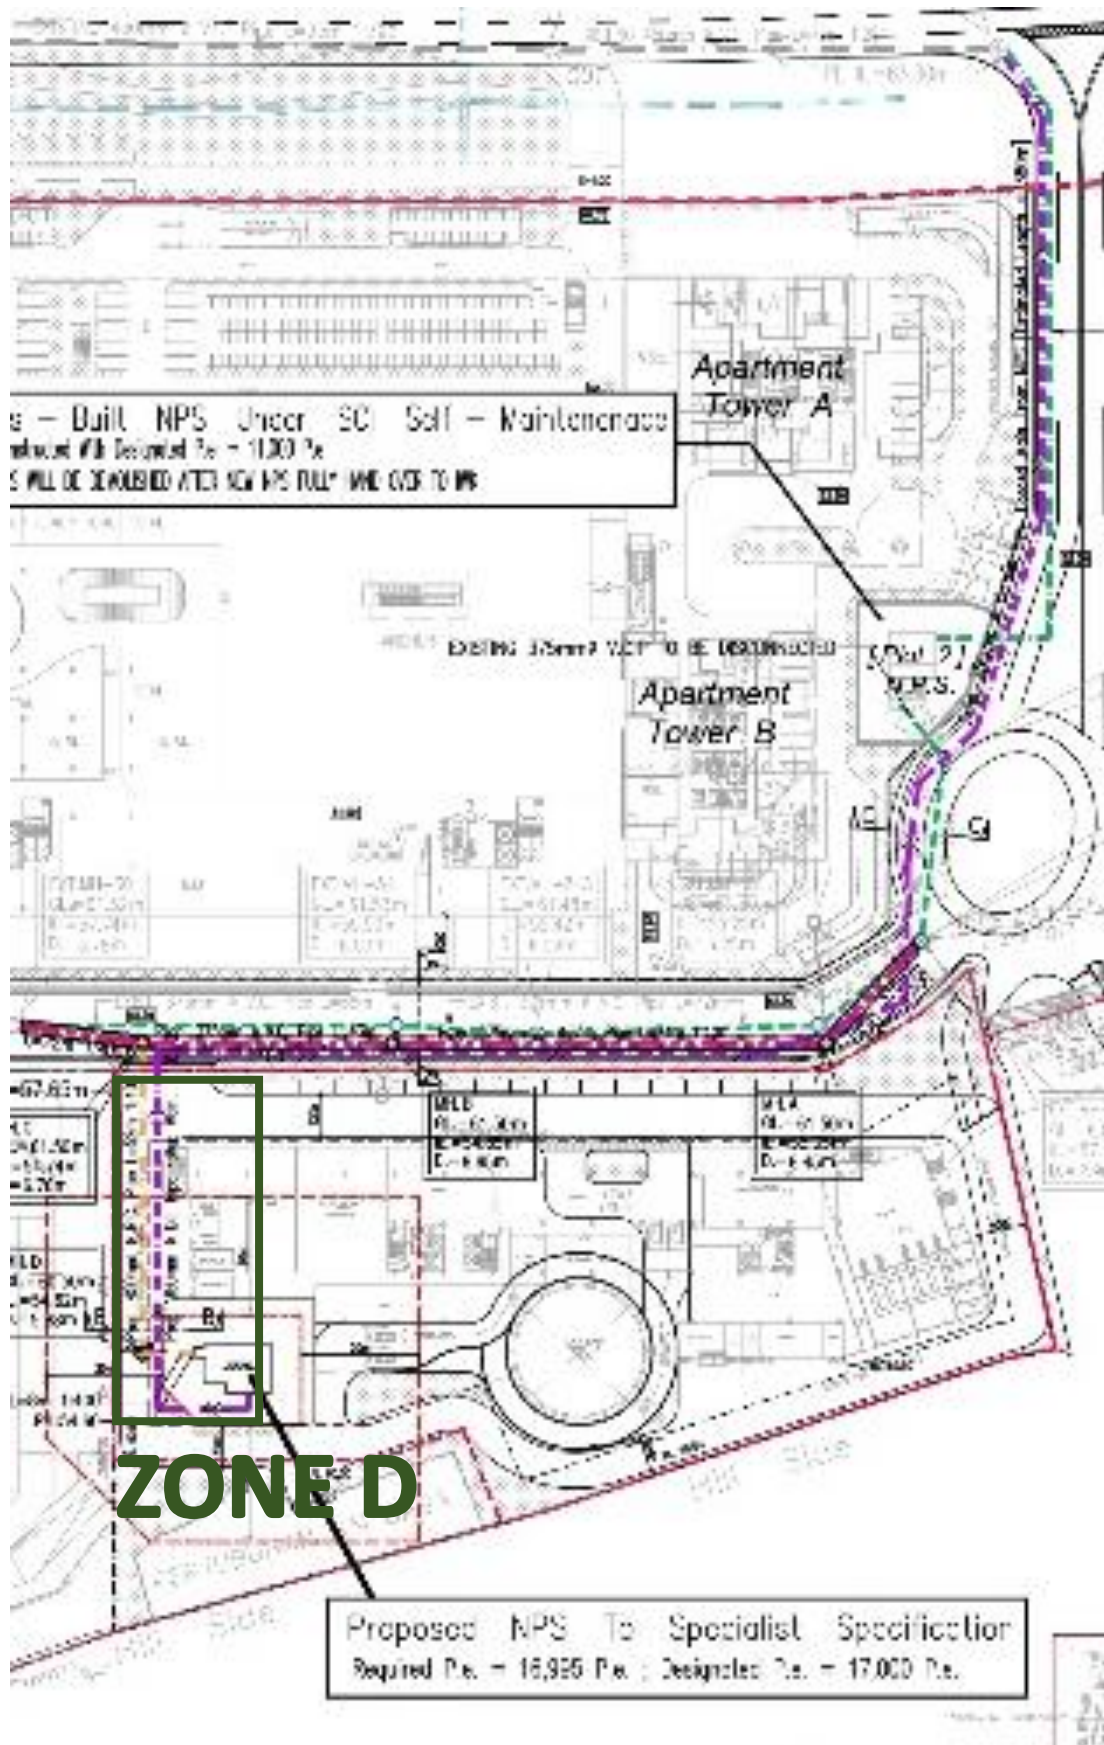

PERMOHONAN KELULUSAN IZIN LALU (HY SOLUTION SDN BHD) GAMBAR LOKASI