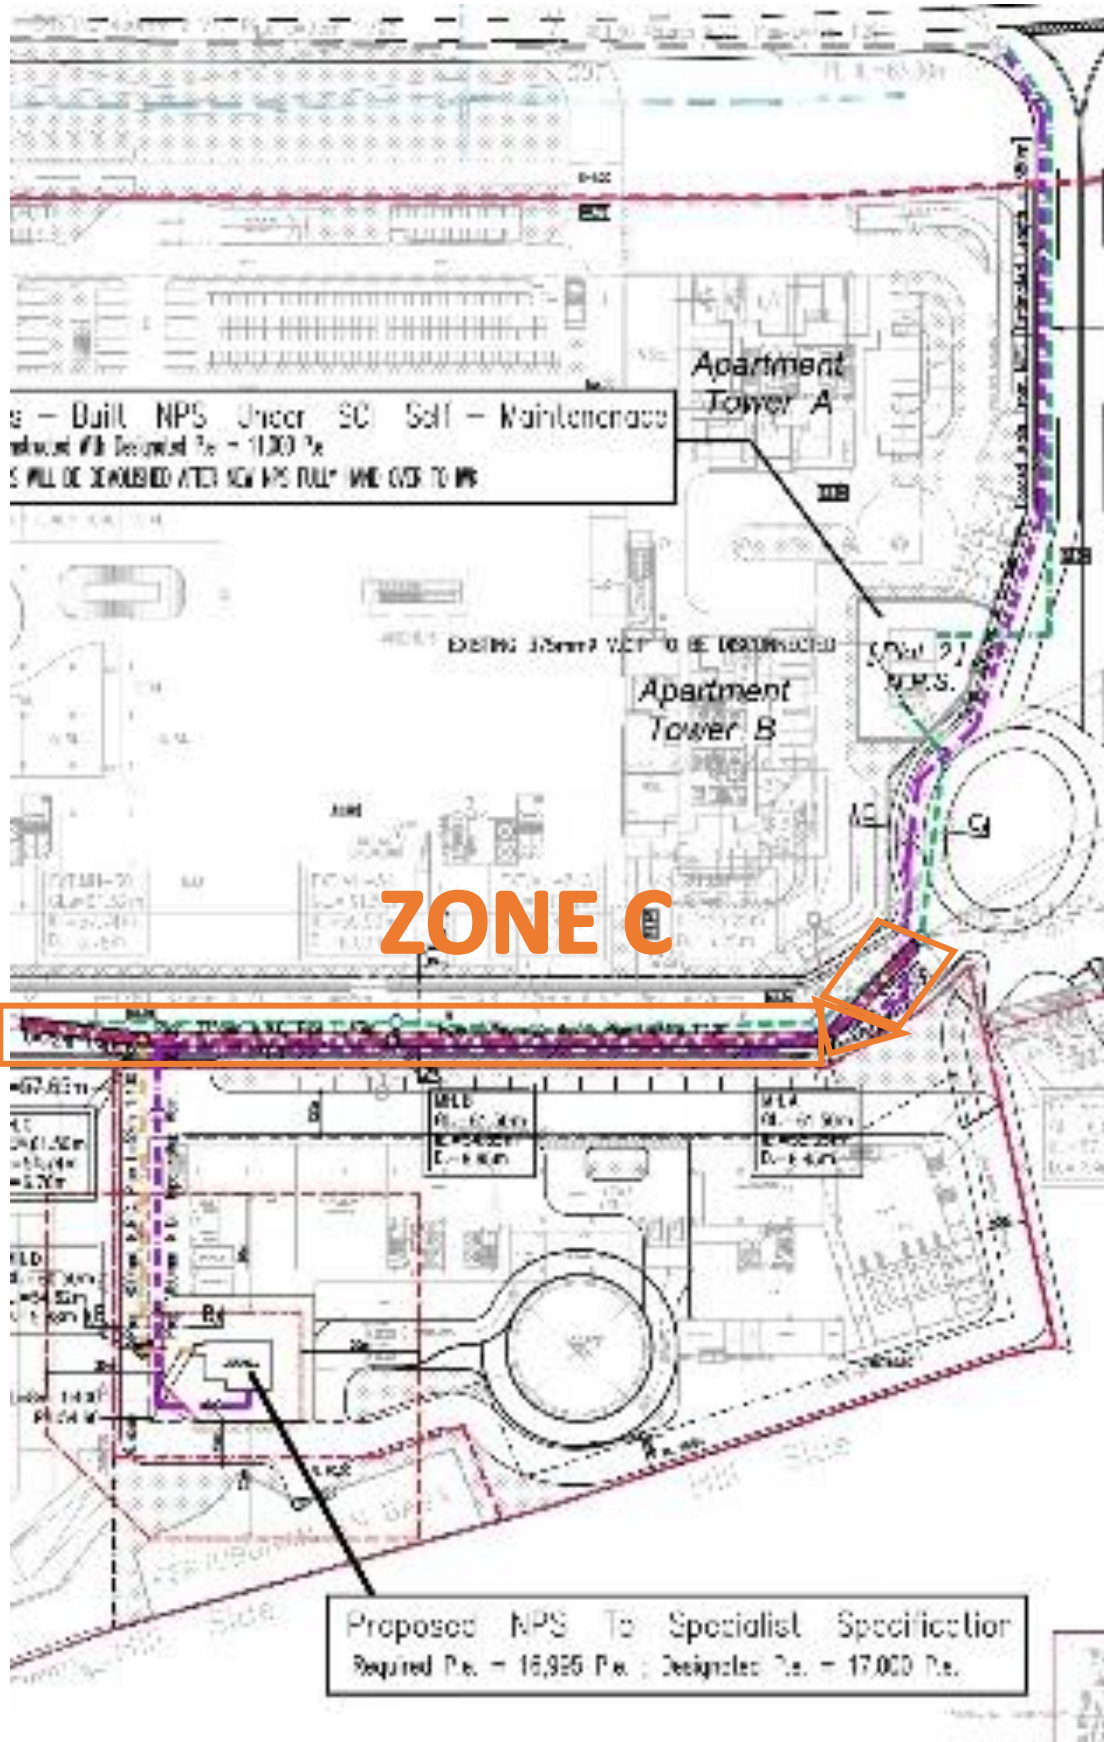

PERMOHONAN KELULUSAN IZIN LALU (HY SOLUTION SDN BHD) GAMBAR LOKASI