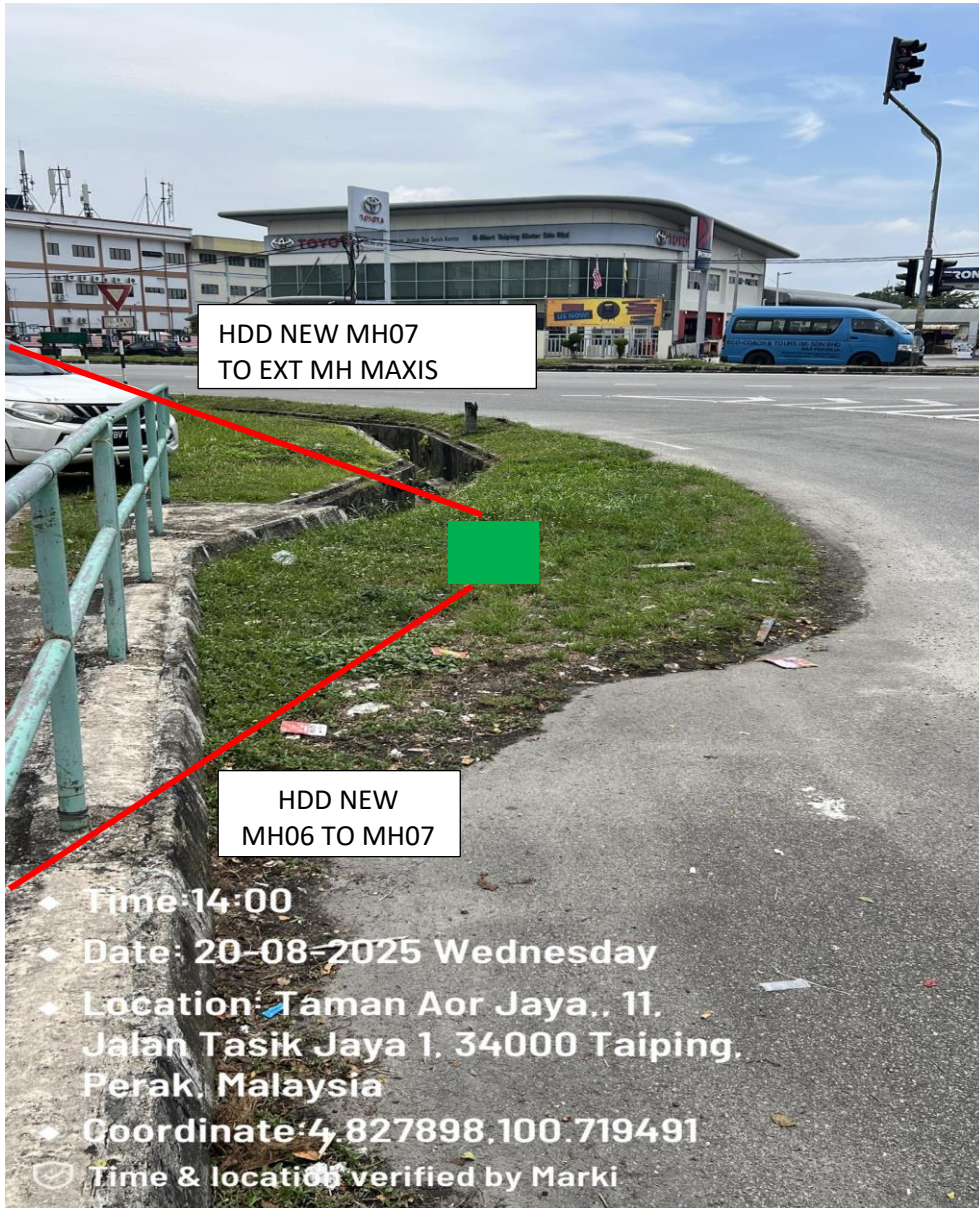

2.4. OSP/ISP Photo Illustration.

PICTURE 1 : T5 UM

Picture 2 – PROPOSE NEW MH01

PICTURE 3: PROPOSE NEW MH02

PICTURE 4: PROPOSE NEW MH03

PICTURE 5: PROPOSE NEW MH04

PICTURE 8 : PROPOSE NEW MH05

PICTURE 9 : PROPOSE NEW MH06

PICTURE 10: PROPOSE NEW MH07

PICTURE 11: PROPOSE HDD TO EXT MAXIS MH.