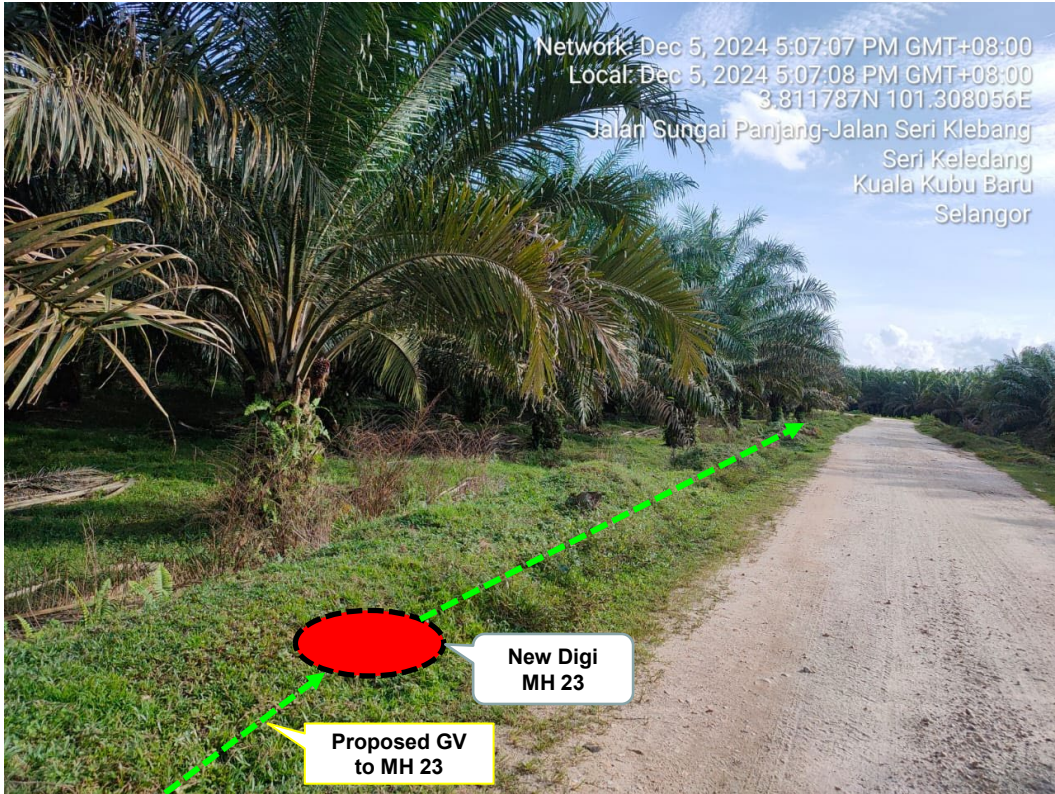

MUSTIKA TERATAI SDN BHD
No.27-01, Jalan Harmoni 3/8
Taman Desa Harmoni, 81100 Johor Bahru,
Johor Darul Takzim
Tel : 07 - 3576715
Email : mtsbjb@yahoo.com

**LET'S
INSPIRE**

DIGI TELECOMMUNICATION SDN BHD
LOT 10, JALAN DELIMA 1/1,
SUBANG HI-TECH INDUSTRIAL PARK,
40000 SHAH ALAM, SELANGOR

Section 4: OSP Snapshot for new route