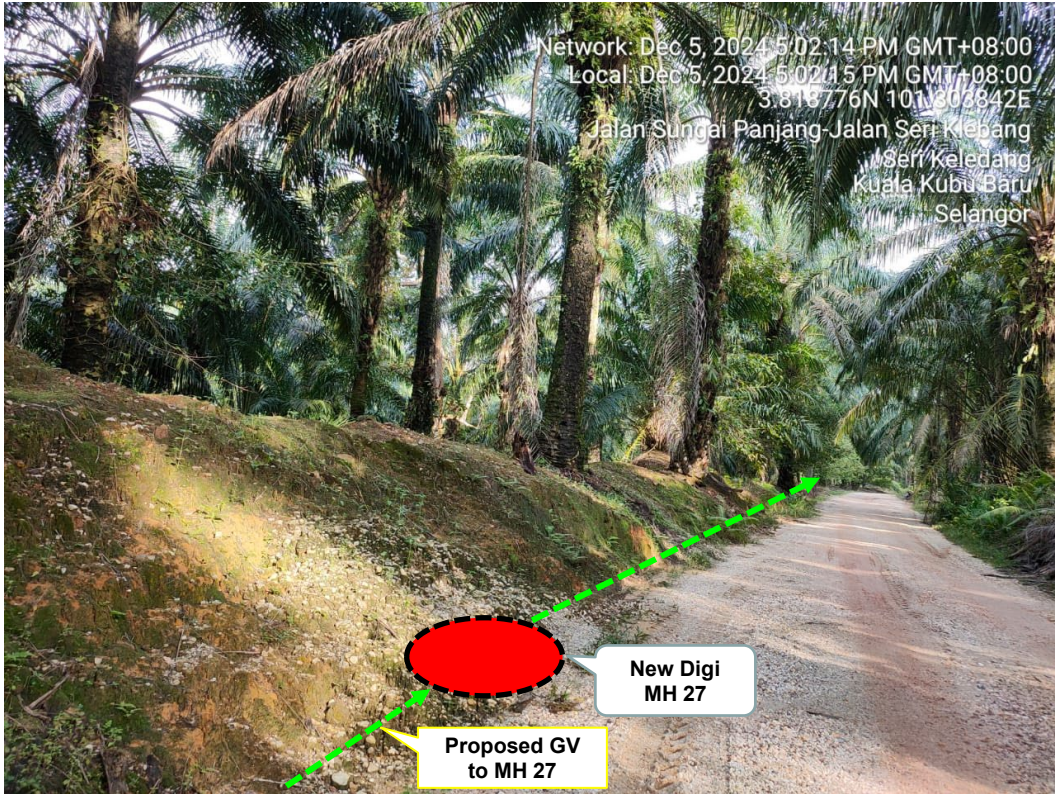

MUSTIKA TERATAI SDN BHD
No.27-01, Jalan Harmoni 3/8
Taman Desa Harmoni, 81100 Johor Bahru,
Johor Darul Takzim
Tel : 07 - 3576715
Email : mtsbjb@yahoo.com

**LET'S
INSPIRE**

DIGI TELECOMMUNICATION SDN BHD
LOT 10, JALAN DELIMA 1/1,
SUBANG HI-TECH INDUSTRIAL PARK,
40000 SHAH ALAM, SELANGOR

Section 4: OSP Snapshot for new route