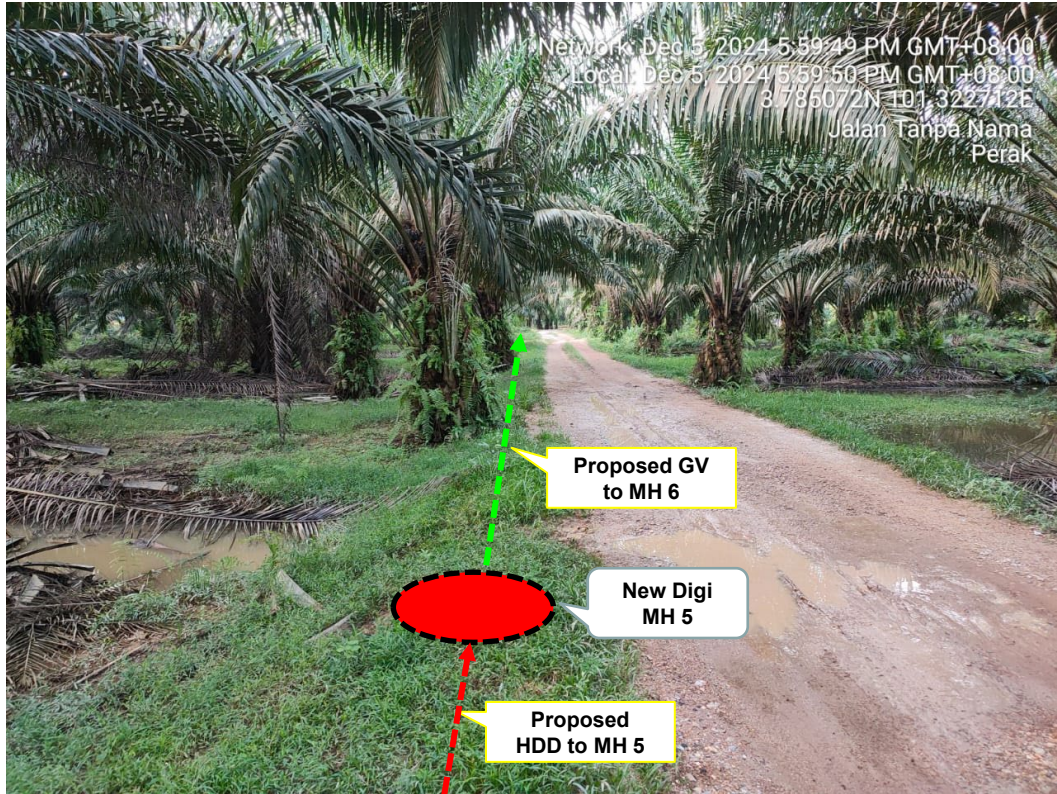

MUSTIKA TERATAI SDN BHD
No.27-01, Jalan Harmoni 3/8
Taman Desa Harmoni, 81100 Johor Bahru,
Johor Darul Takzim
Tel : 07 - 3576715
Email : mtsbjb@yahoo.com

**LET'S
INSPIRE**

DIGI TELECOMMUNICATION SDN BHD
LOT 10, JALAN DELIMA 1/1,
SUBANG HI-TECH INDUSTRIAL PARK,
40000 SHAH ALAM, SELANGOR

Section 4: OSP Snapshot for new route