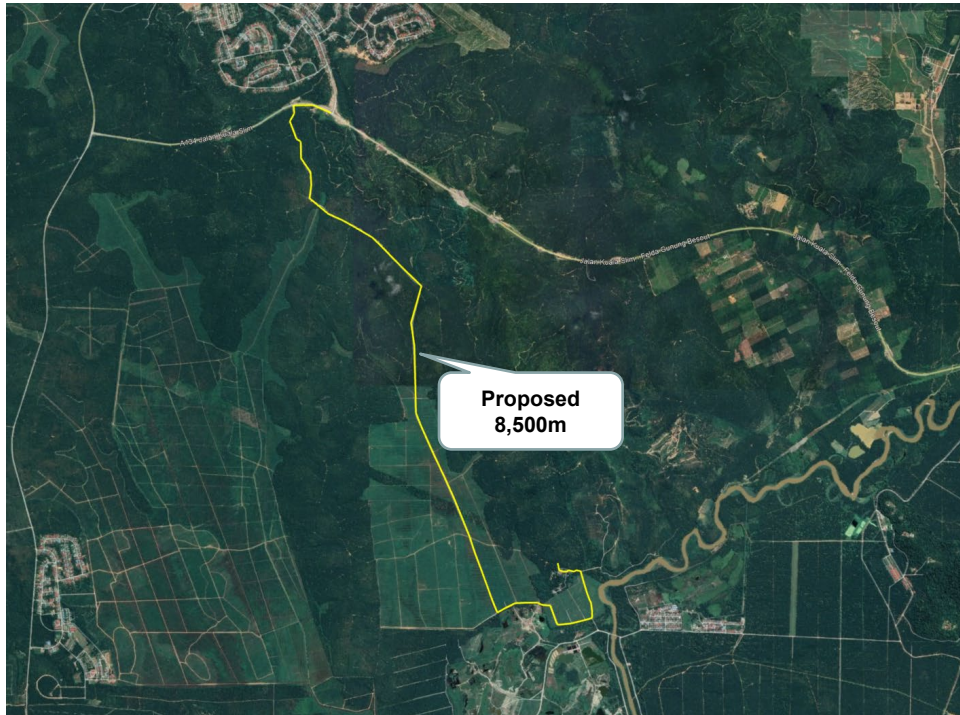

Section 3 : OSP Routing Plan

Planner KMZ