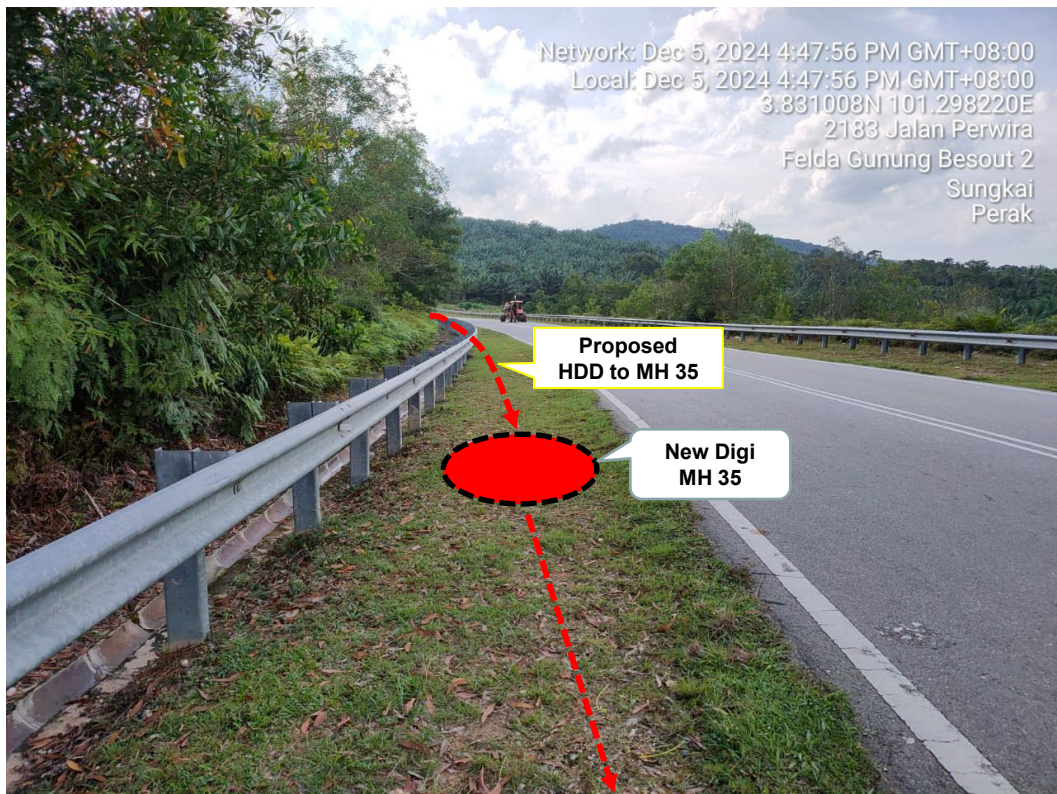

Section 4: OSP Snapshot for new route