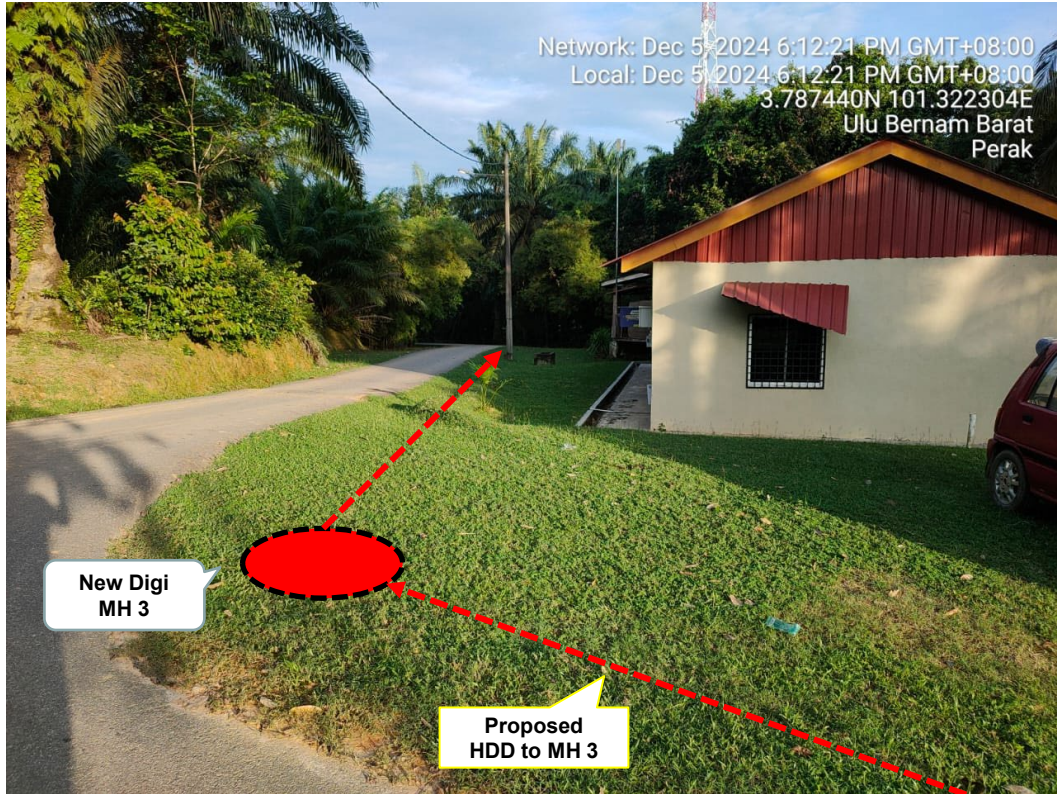

Section 4: OSP Snapshot for new route