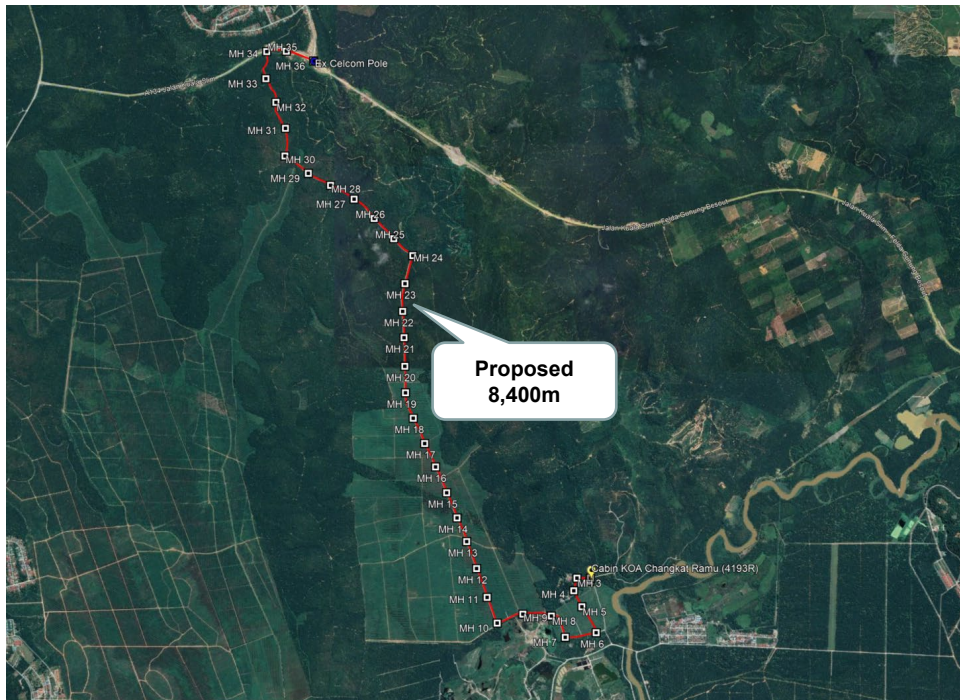

Proposed KMZ

Remarks: Proposed KMZ is different than planner proposed route due to different route to cabin area as per surveyed on site