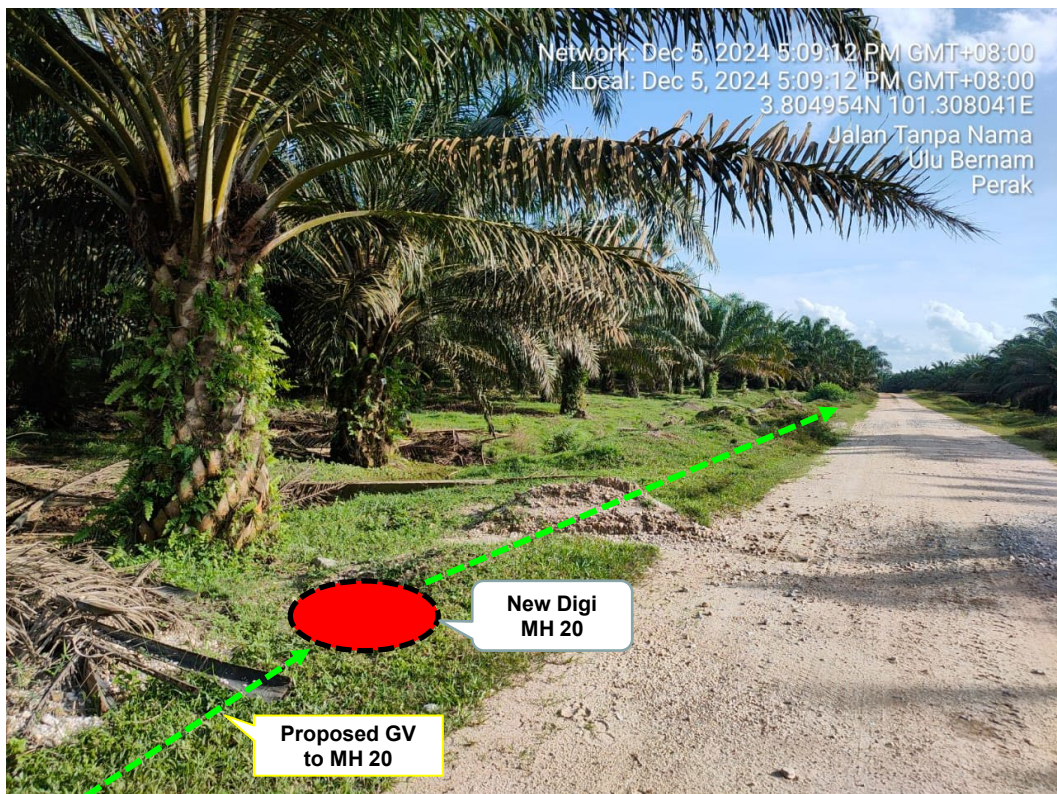

MUSTIKA TERATAI SDN BHD
No.27-01, Jalan Harmoni 3/8
Taman Desa Harmoni, 81100 Johor Bahru,
Johor Darul Takzim
Tel : 07 - 3576715
Email : mtsbjb@yahoo.com

**LET'S
INSPIRE**

DIGI TELECOMMUNICATION SDN BHD
LOT 10, JALAN DELIMA 1/1,
SUBANG HI-TECH INDUSTRIAL PARK,
40000 SHAH ALAM, SELANGOR

Section 4: OSP Snapshot for new route