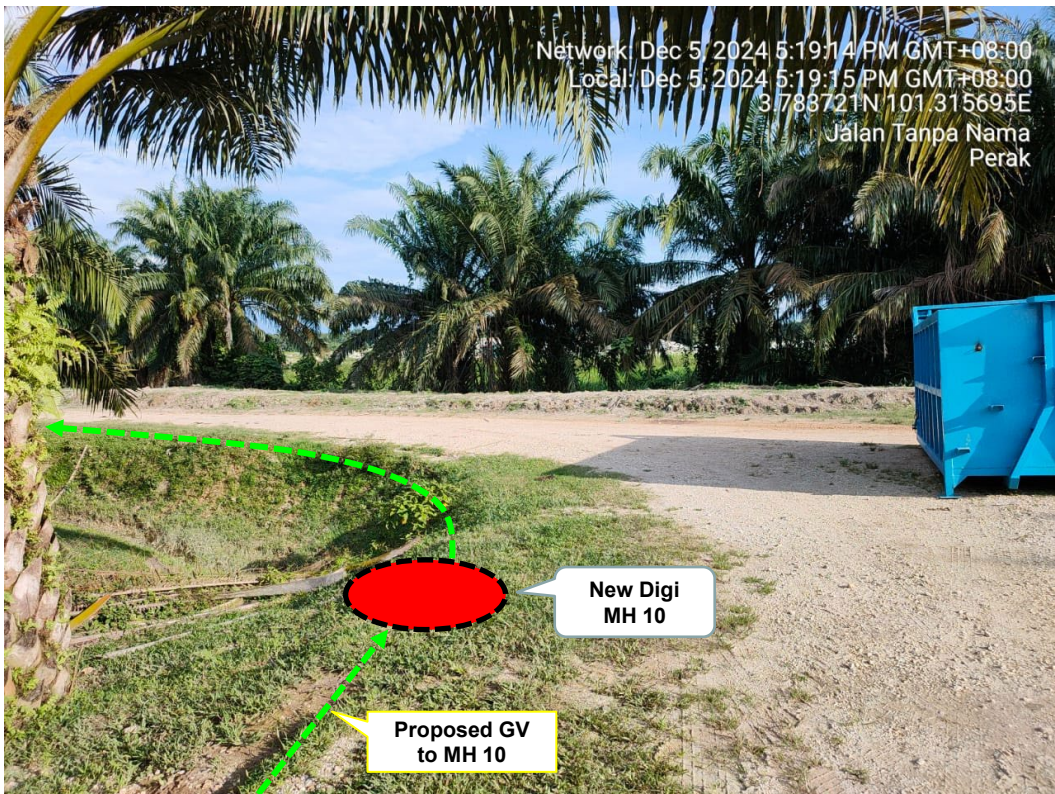

MUSTIKA TERATAI SDN BHD
No.27-01, Jalan Harmoni 3/8
Taman Desa Harmoni, 81100 Johor Bahru,
Johor Darul Takzim
Tel : 07 - 3576715
Email : mtsbjb@yahoo.com

LET'S
INSPIRE

DIGI TELECOMMUNICATION SDN BHD
LOT 10, JALAN DELIMA 1/1,
SUBANG HI-TECH INDUSTRIAL PARK,
40000 SHAH ALAM, SELANGOR

Section 4: OSP Snapshot for new route