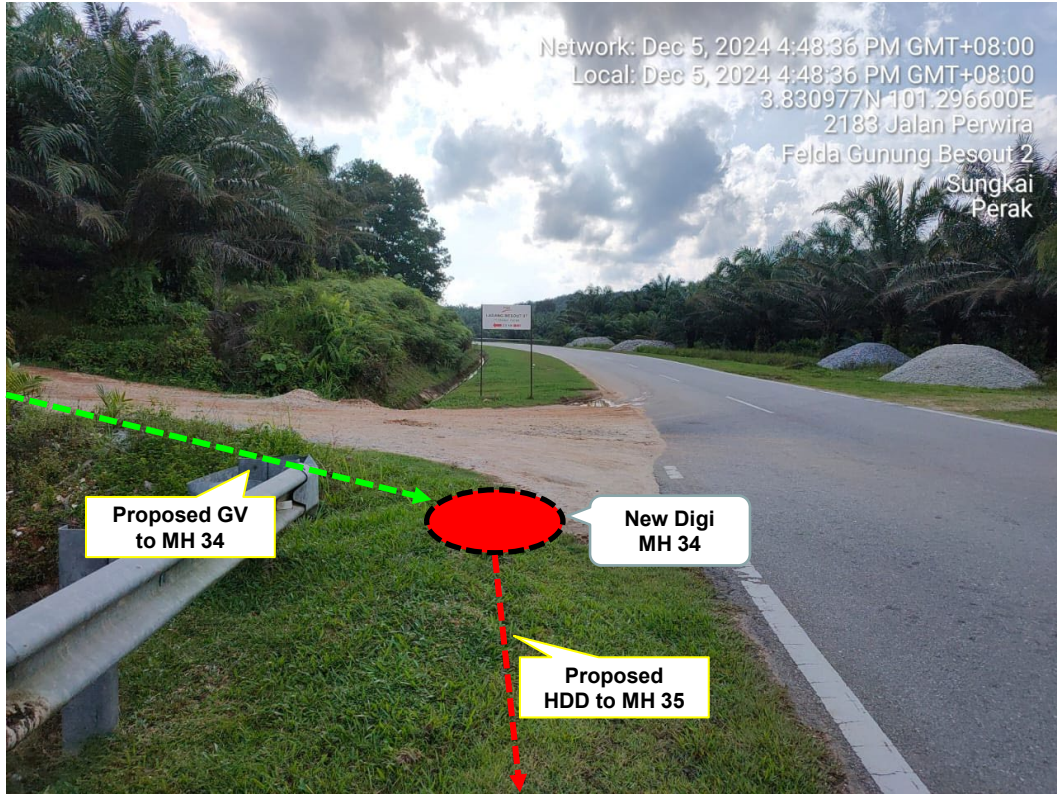

Section 4: OSP Snapshot for new route