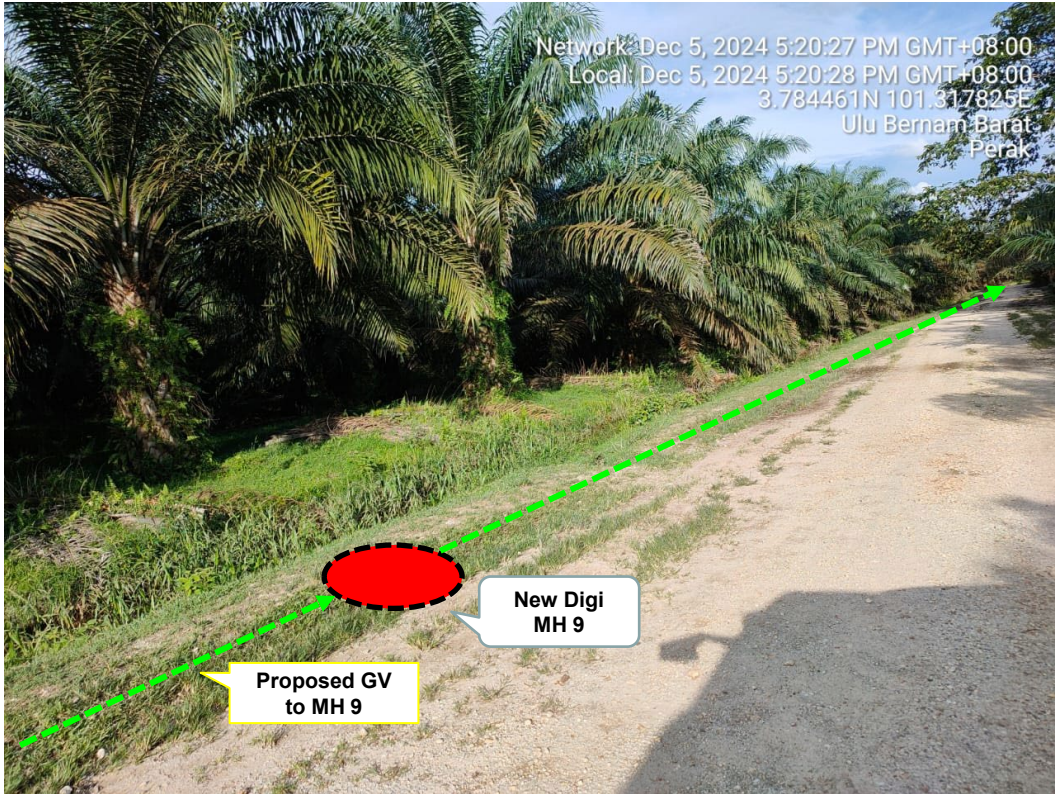

MUSTIKA TERATAI SDN BHD
No.27-01, Jalan Harmoni 3/8
Taman Desa Harmoni, 81100 Johor Bahru,
Johor Darul Takzim
Tel : 07 - 3576715
Email : mtsbjb@yahoo.com

LET'S
INSPIRE

DIGI TELECOMMUNICATION SDN BHD
LOT 10, JALAN DELIMA 1/1,
SUBANG HI-TECH INDUSTRIAL PARK,
40000 SHAH ALAM, SELANGOR

Section 4: OSP Snapshot for new route