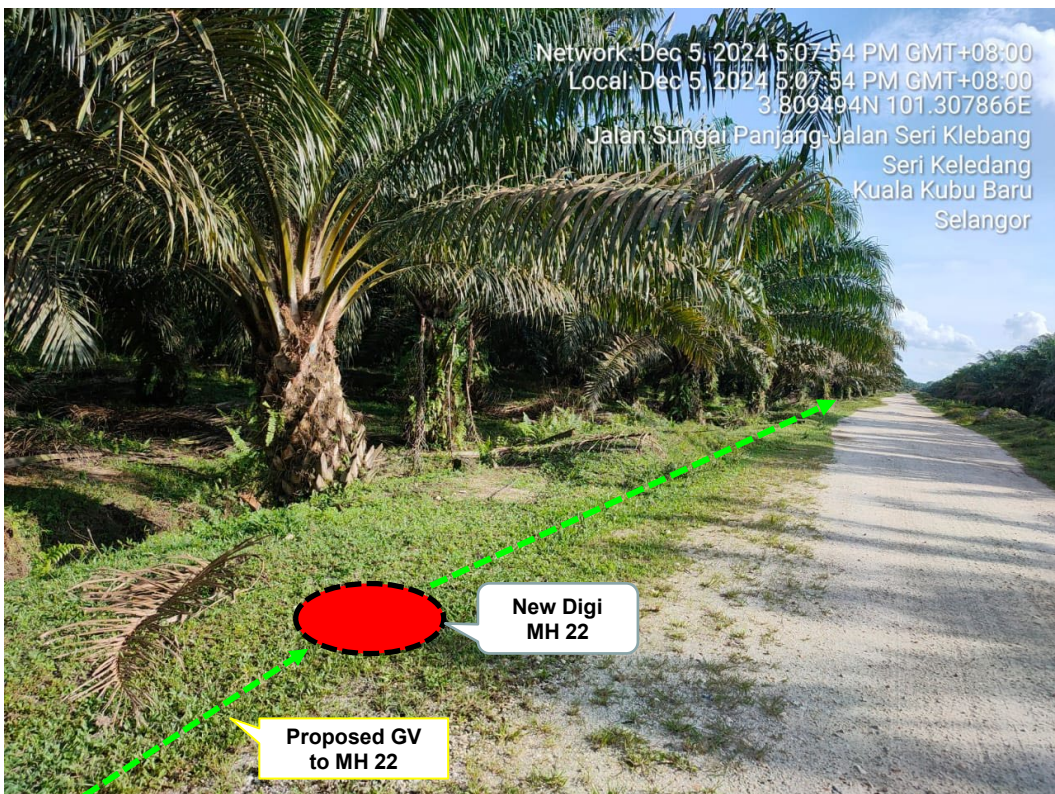

MUSTIKA TERATAI SDN BHD
No.27-01, Jalan Harmoni 3/8
Taman Desa Harmoni, 81100 Johor Bahru,
Johor Darul Takzim
Tel : 07 - 3576715
Email : mtsbjb@yahoo.com

**LET'S
INSPIRE**

DIGI TELECOMMUNICATION SDN BHD
LOT 10, JALAN DELIMA 1/1,
SUBANG HI-TECH INDUSTRIAL PARK,
40000 SHAH ALAM, SELANGOR

Section 4: OSP Snapshot for new route