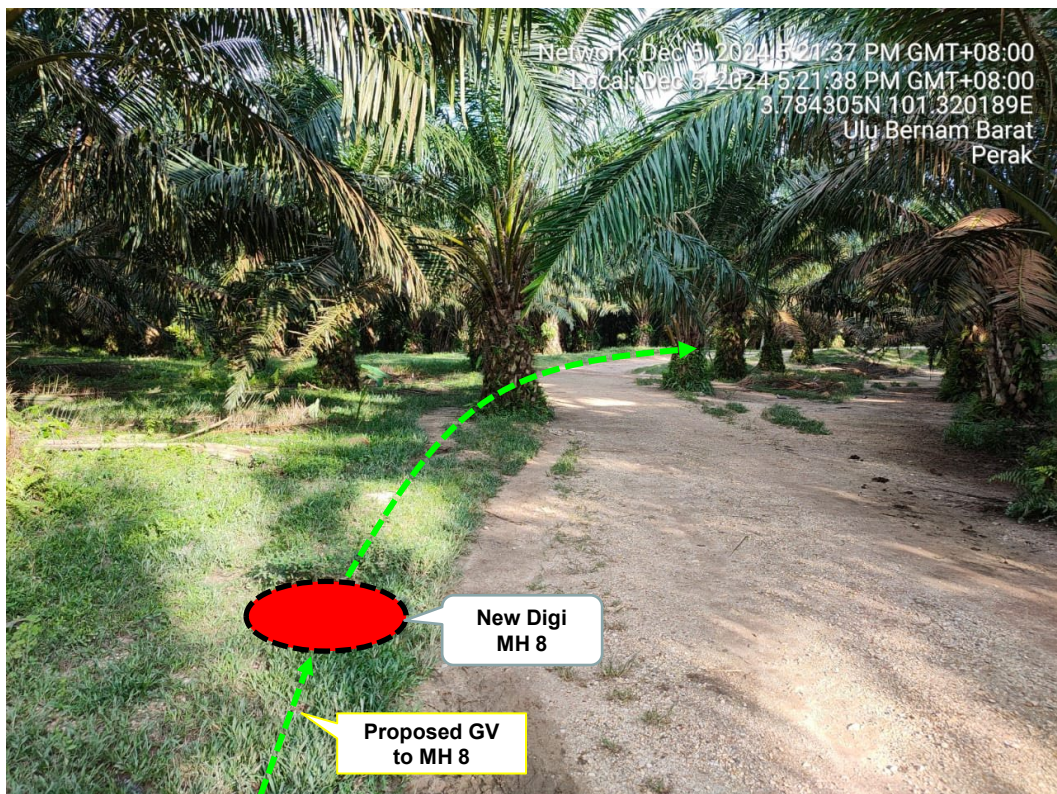

Section 4: OSP Snapshot for new route