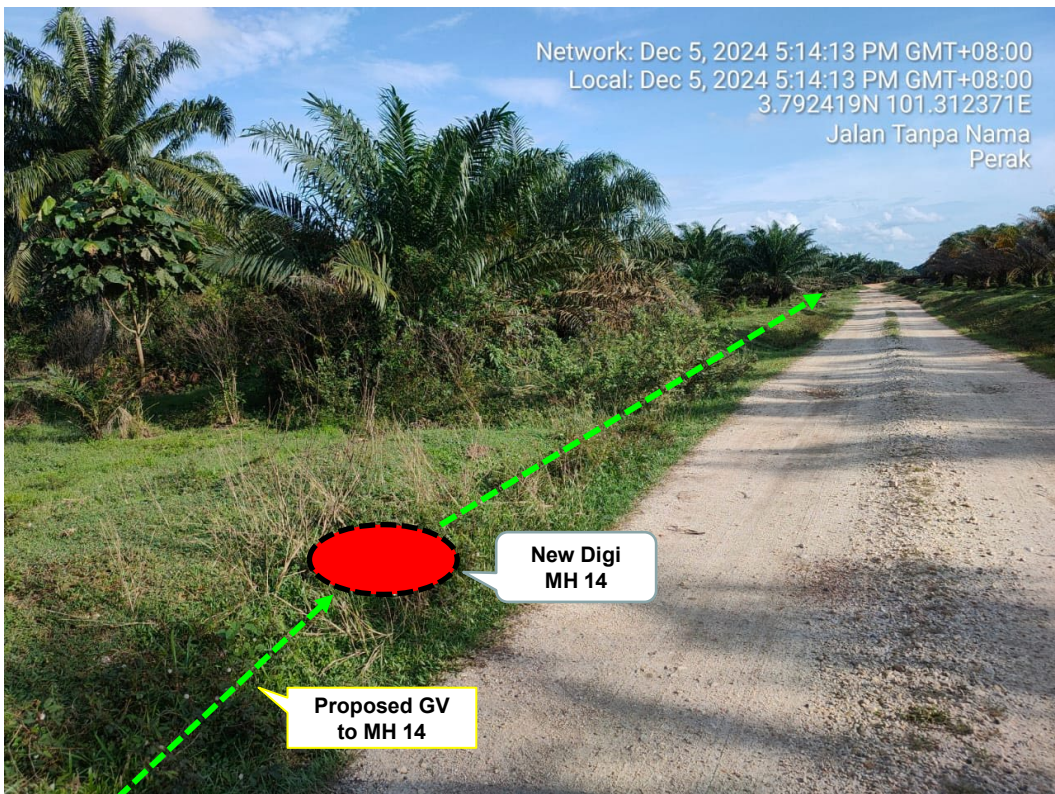

MUSTIKA TERATAI SDN BHD
No.27-01, Jalan Harmoni 3/8
Taman Desa Harmoni, 81100 Johor Bahru,
Johor Darul Takzim
Tel : 07 - 3576715
Email : mtsbjb@yahoo.com

LET'S
INSPIRE

DIGI TELECOMMUNICATION SDN BHD
LOT 10, JALAN DELIMA 1/1,
SUBANG HI-TECH INDUSTRIAL PARK,
40000 SHAH ALAM, SELANGOR

Section 4: OSP Snapshot for new route