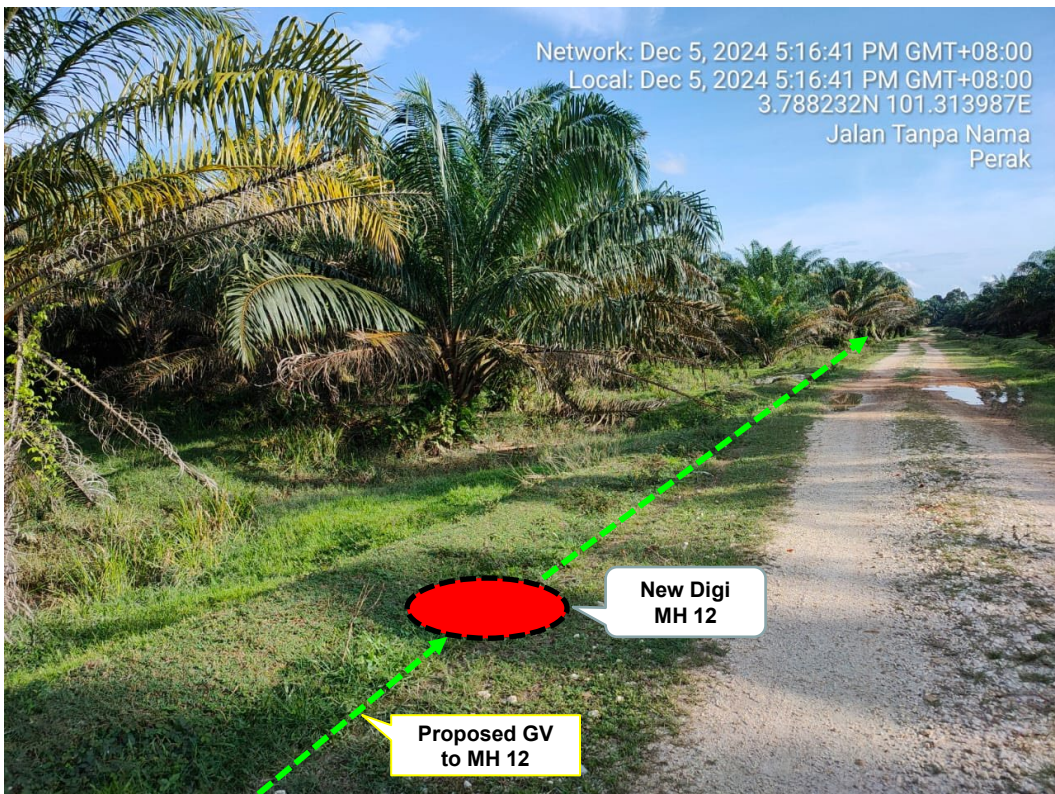

MUSTIKA TERATAI SDN BHD
No.27-01, Jalan Harmoni 3/8
Taman Desa Harmoni, 81100 Johor Bahru,
Johor Darul Takzim
Tel : 07 - 3576715
Email : mtsbjb@yahoo.com

**LET'S
INSPIRE**

DIGI TELECOMMUNICATION SDN BHD
LOT 10, JALAN DELIMA 1/1,
SUBANG HI-TECH INDUSTRIAL PARK,
40000 SHAH ALAM, SELANGOR

Section 4: OSP Snapshot for new route