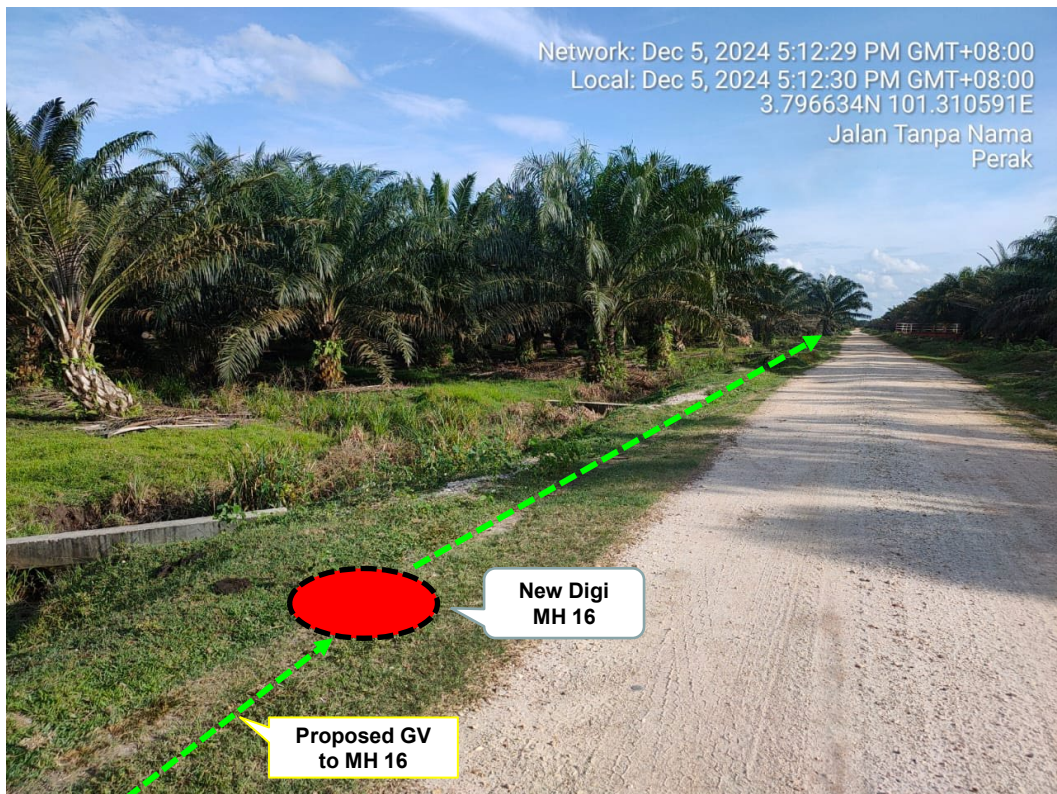

MUSTIKA TERATAI SDN BHD
No.27-01, Jalan Harmoni 3/8
Taman Desa Harmoni, 81100 Johor Bahru,
Johor Darul Takzim
Tel : 07 - 3576715
Email : mtsbjb@yahoo.com

LET'S
INSPIRE

DIGI TELECOMMUNICATION SDN BHD
LOT 10, JALAN DELIMA 1/1,
SUBANG HI-TECH INDUSTRIAL PARK,
40000 SHAH ALAM, SELANGOR

Section 4: OSP Snapshot for new route