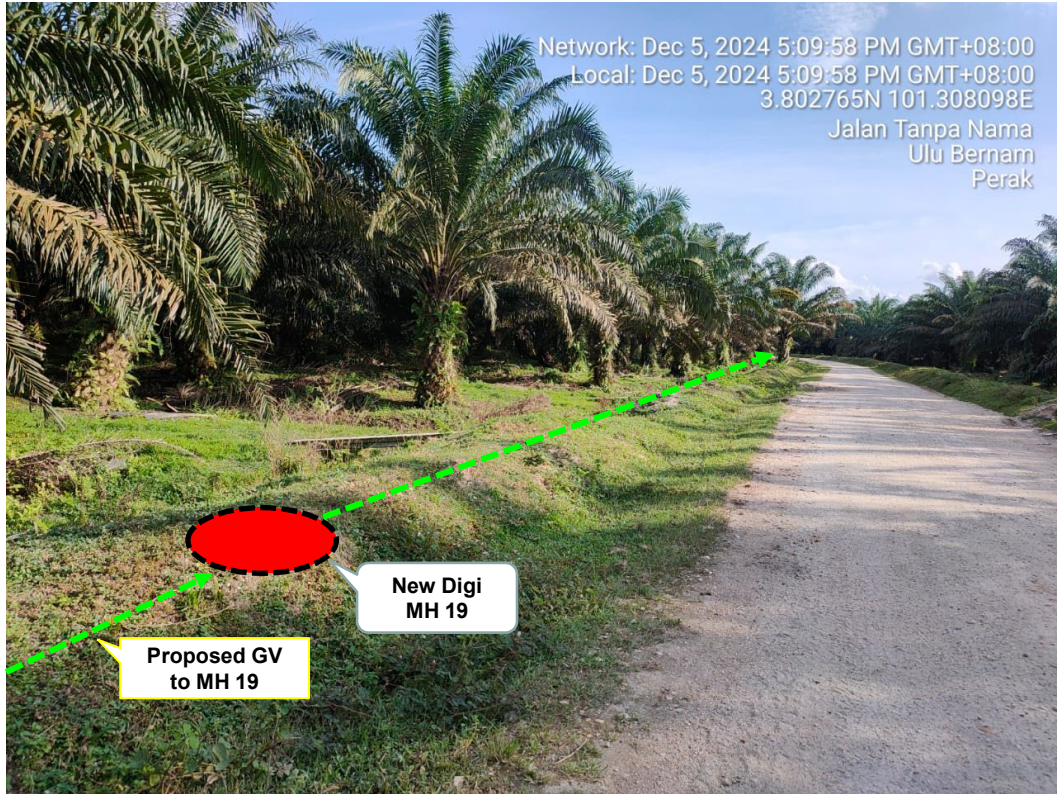

MUSTIKA TERATAI SDN BHD
No.27-01, Jalan Harmoni 3/8
Taman Desa Harmoni, 81100 Johor Bahru,
Johor Darul Takzim
Tel : 07 - 3576715
Email : mtsbjb@yahoo.com

**LET'S
INSPIRE**

DIGI TELECOMMUNICATION SDN BHD
LOT 10, JALAN DELIMA 1/1,
SUBANG HI-TECH INDUSTRIAL PARK,
40000 SHAH ALAM, SELANGOR

Section 4: OSP Snapshot for new route