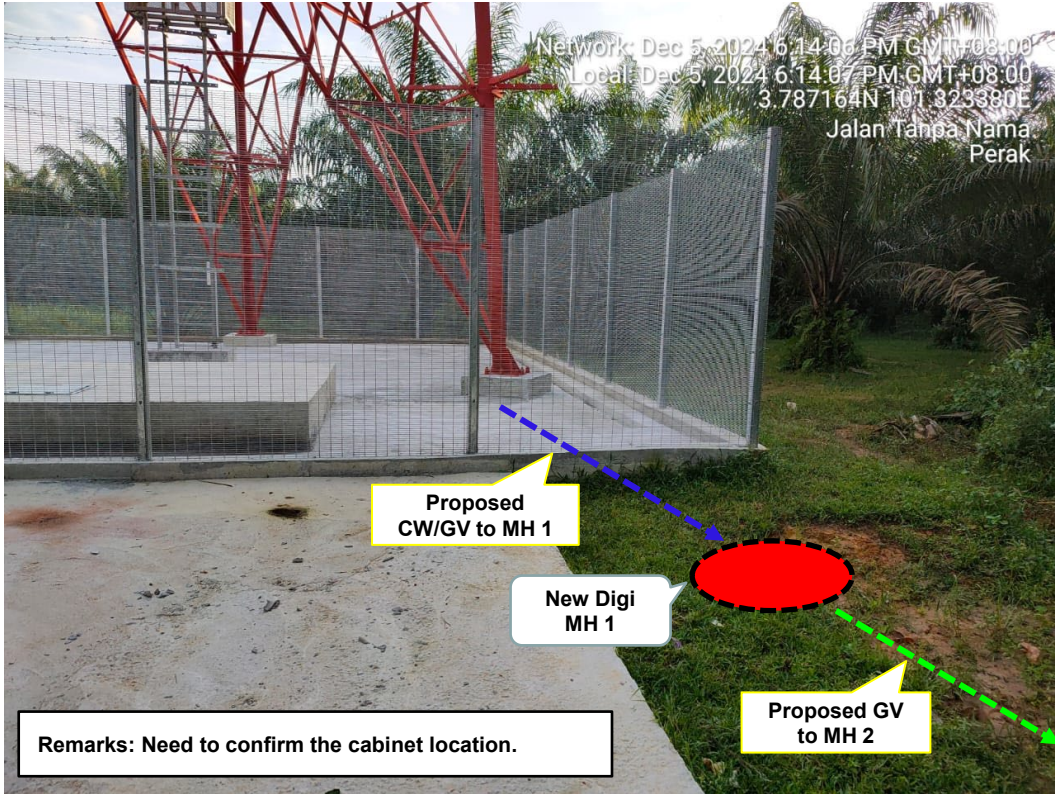

MUSTIKA TERATAI SDN BHD
No.27-01, Jalan Harmoni 3/8
Taman Desa Harmoni, 81100 Johor Bahru,
Johor Darul Takzim
Tel : 07 - 3576715
Email : mtsbjb@yahoo.com

**LET'S
INSPIRE**

DIGI TELECOMMUNICATION SDN BHD
LOT 10, JALAN DELIMA 1/1,
SUBANG HI-TECH INDUSTRIAL PARK,
40000 SHAH ALAM, SELANGOR

Section 4: OSP Snapshot for new route