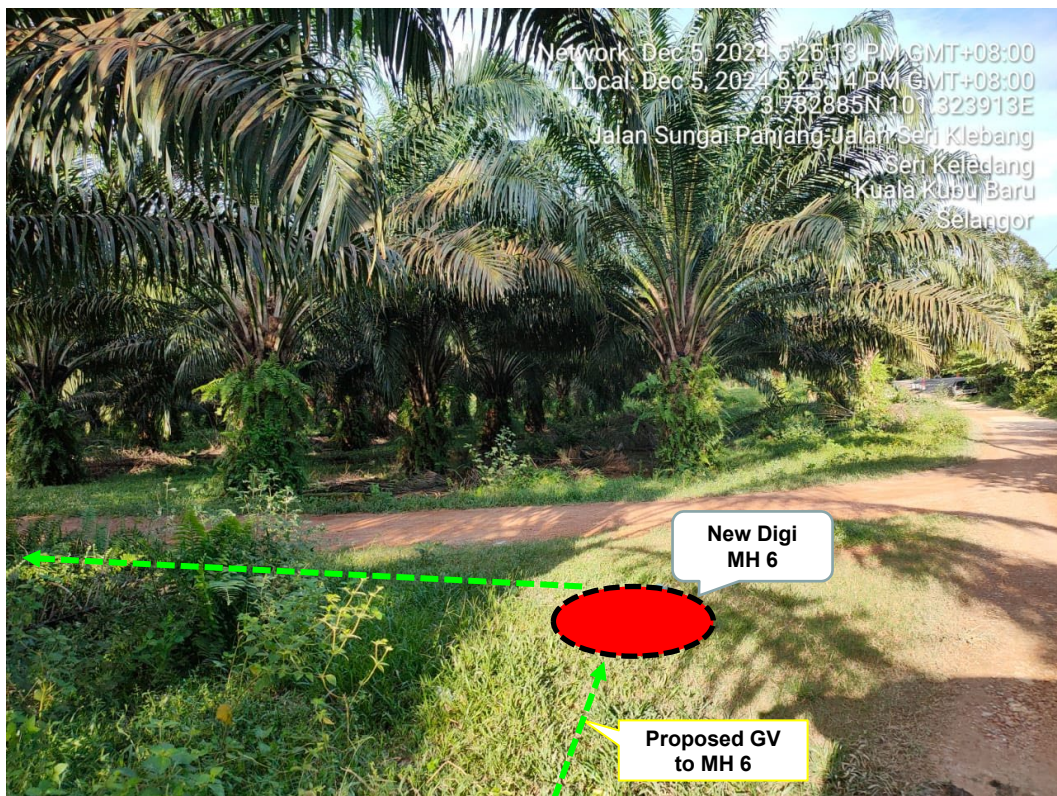

MUSTIKA TERATAI SDN BHD
No.27-01, Jalan Harmoni 3/8
Taman Desa Harmoni, 81100 Johor Bahru,
Johor Darul Takzim
Tel : 07 - 3576715
Email : mtsbjb@yahoo.com

**LET'S
INSPIRE**

DIGI TELECOMMUNICATION SDN BHD
LOT 10, JALAN DELIMA 1/1,
SUBANG HI-TECH INDUSTRIAL PARK,
40000 SHAH ALAM, SELANGOR

Section 4: OSP Snapshot for new route