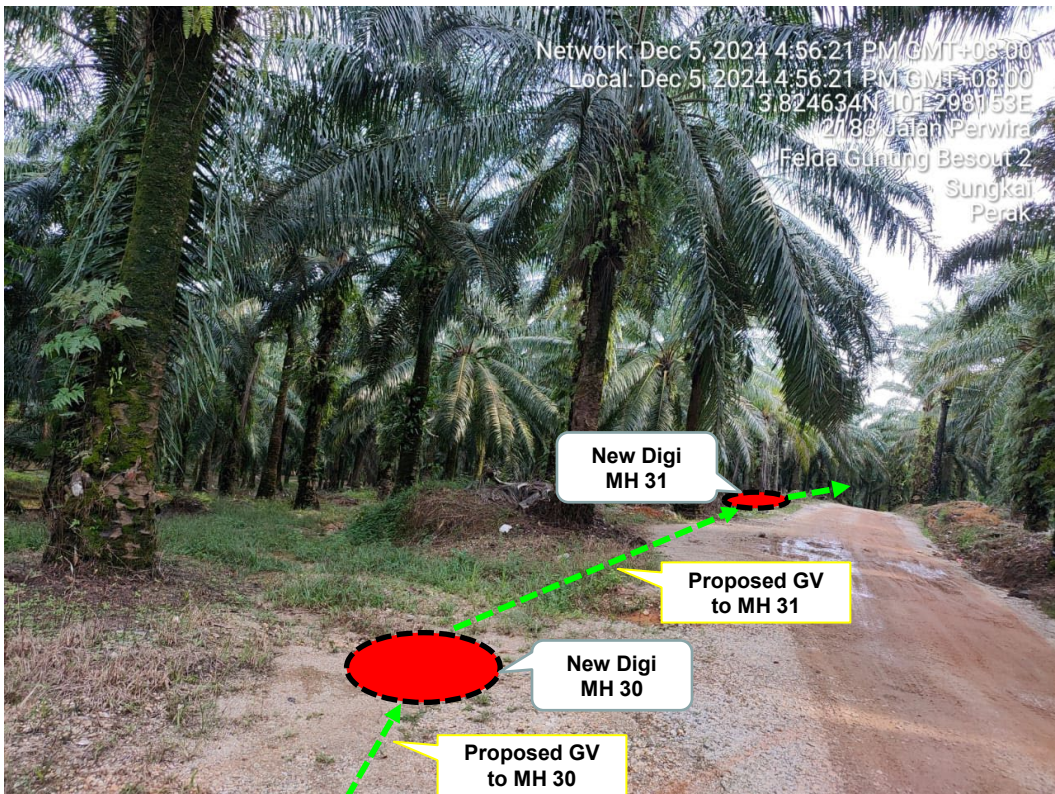

Section 4: OSP Snapshot for new route