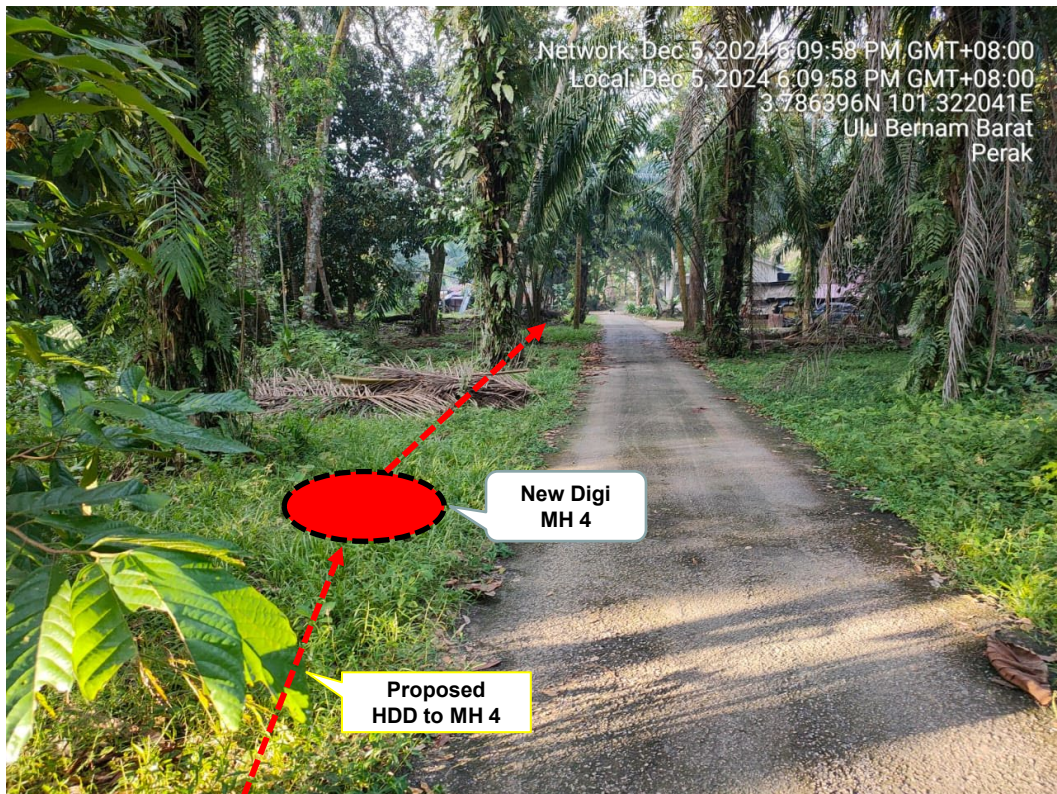

Section 4: OSP Snapshot for new route