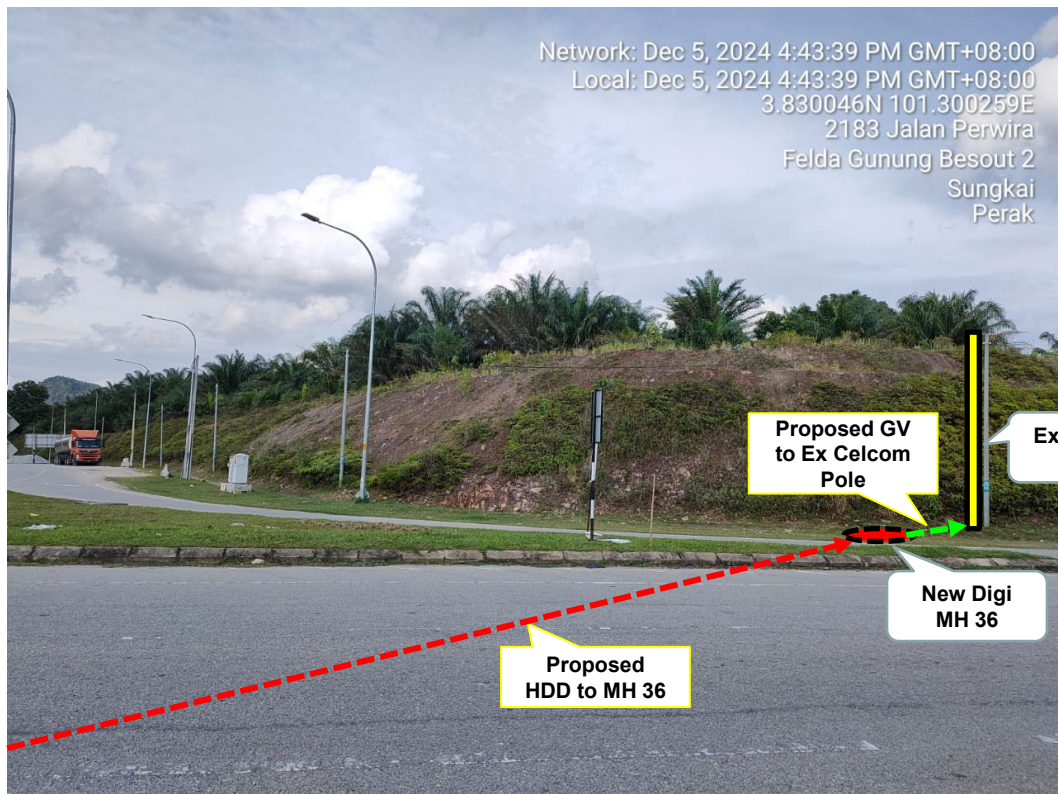

MUSTIKA TERATAI SDN BHD
No.27-01, Jalan Harmoni 3/8
Taman Desa Harmoni, 81100 Johor Bahru,
Johor Darul Takzim
Tel : 07 - 3576715
Email : mtsbjb@yahoo.com

**LET'S
INSPIRE**

DIGI TELECOMMUNICATION SDN BHD
LOT 10, JALAN DELIMA 1/1,
SUBANG HI-TECH INDUSTRIAL PARK,
40000 SHAH ALAM, SELANGOR

Section 4: OSP Snapshot for new route