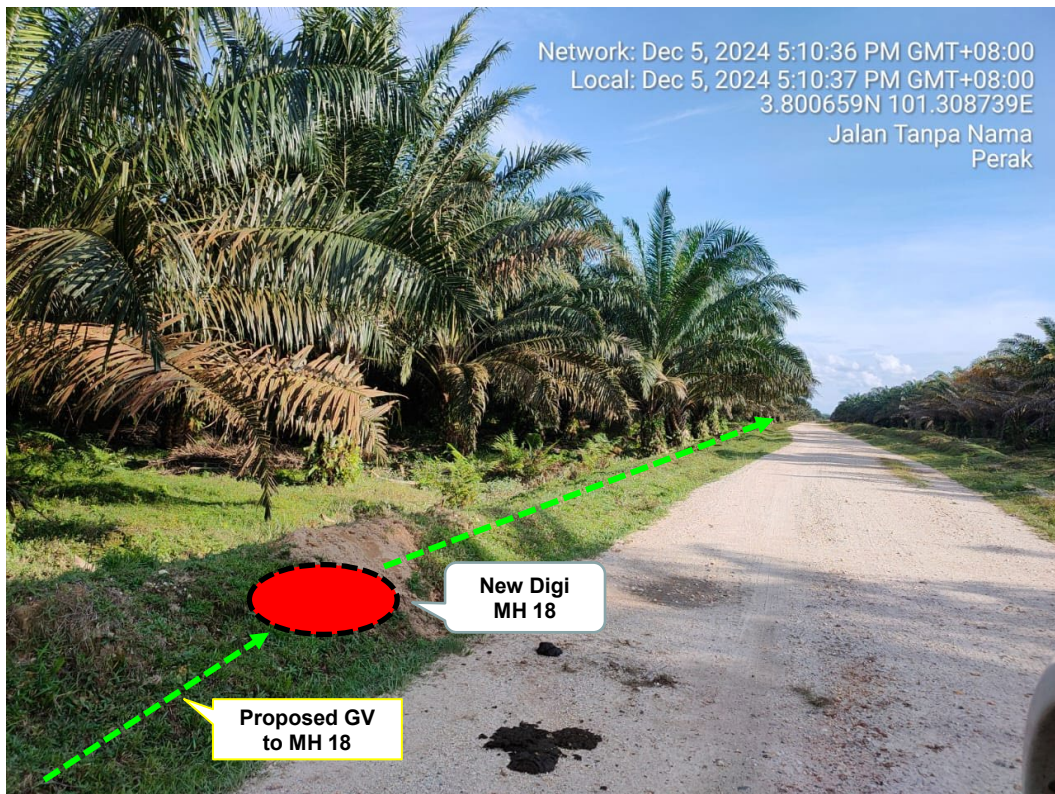

Section 4: OSP Snapshot for new route