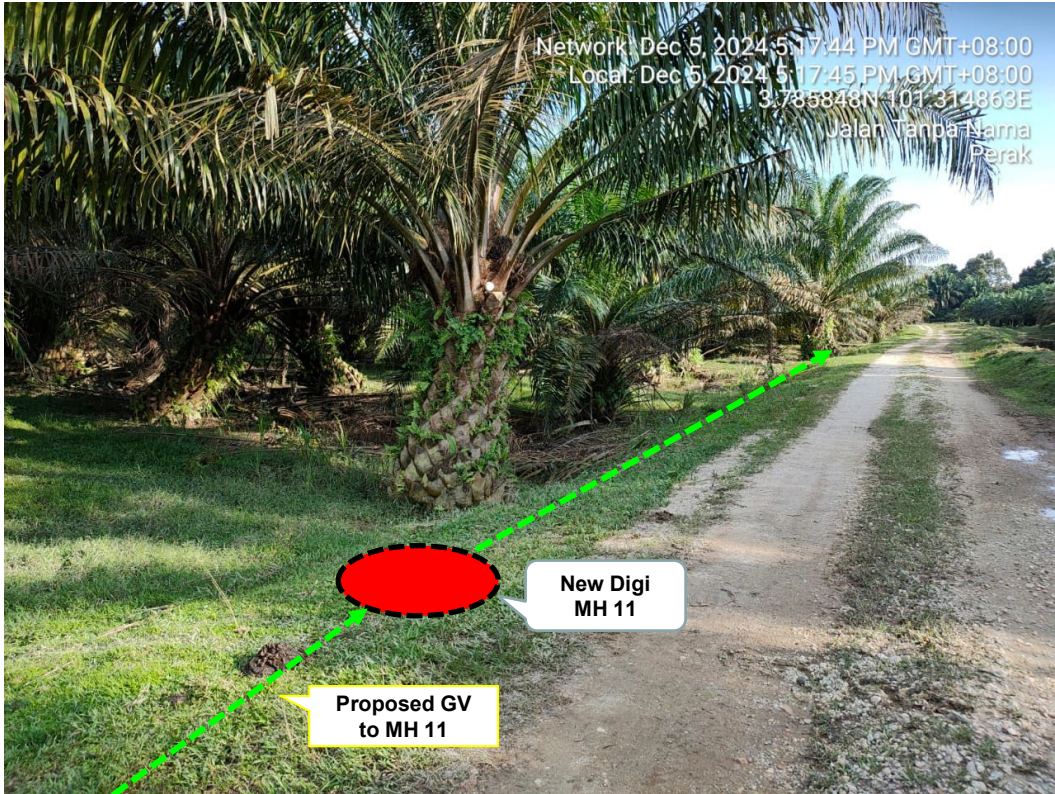

MUSTIKA TERATAI SDN BHD
No.27-01, Jalan Harmoni 3/8
Taman Desa Harmoni, 81100 Johor Bahru,
Johor Darul Takzim
Tel : 07 - 3576715
Email : mtsbjb@yahoo.com

**LET'S
INSPIRE**

DIGI TELECOMMUNICATION SDN BHD
LOT 10, JALAN DELIMA 1/1,
SUBANG HI-TECH INDUSTRIAL PARK,
40000 SHAH ALAM, SELANGOR

Section 4: OSP Snapshot for new route