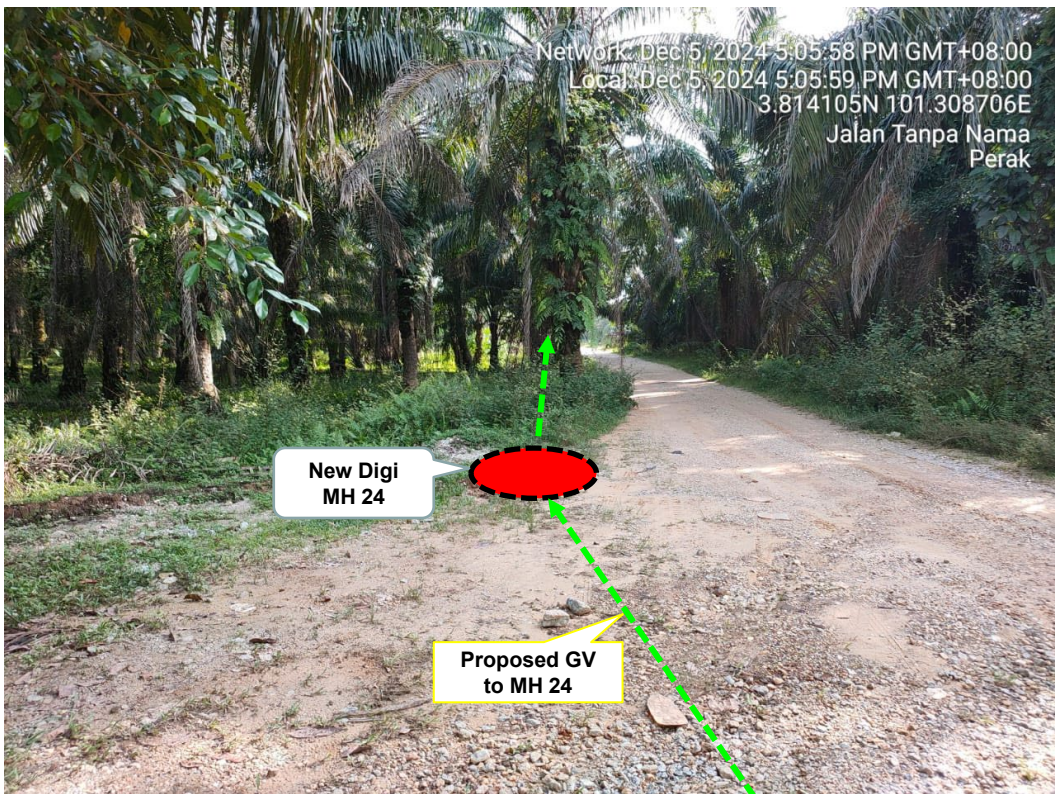

MUSTIKA TERATAI SDN BHD
No.27-01, Jalan Harmoni 3/8
Taman Desa Harmoni, 81100 Johor Bahru,
Johor Darul Takzim
Tel : 07 - 3576715
Email : mtsbjb@yahoo.com

**LET'S
INSPIRE**

DIGI TELECOMMUNICATION SDN BHD
LOT 10, JALAN DELIMA 1/1,
SUBANG HI-TECH INDUSTRIAL PARK,
40000 SHAH ALAM, SELANGOR

Section 4: OSP Snapshot for new route