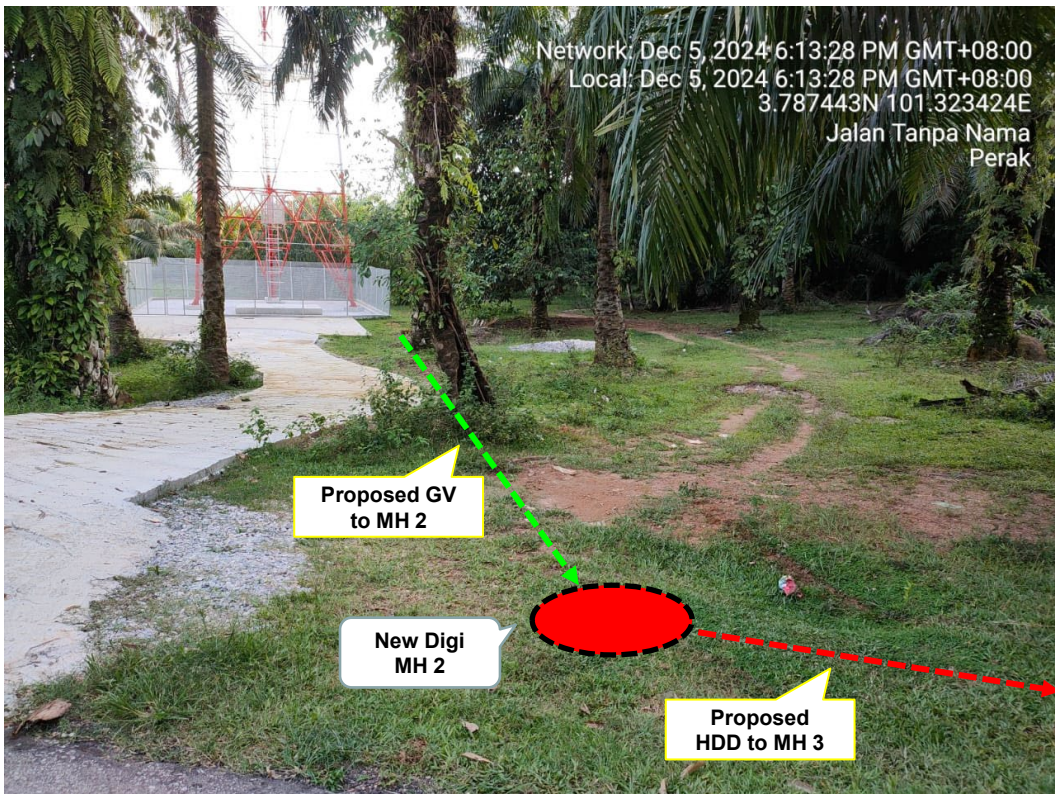

MUSTIKA TERATAI SDN BHD
No.27-01, Jalan Harmoni 3/8
Taman Desa Harmoni, 81100 Johor Bahru,
Johor Darul Takzim
Tel : 07 - 3576715
Email : mtsbjb@yahoo.com

**LET'S
INSPIRE**

DIGI TELECOMMUNICATION SDN BHD
LOT 10, JALAN DELIMA 1/1,
SUBANG HI-TECH INDUSTRIAL PARK,
40000 SHAH ALAM, SELANGOR

Section 4: OSP Snapshot for new route