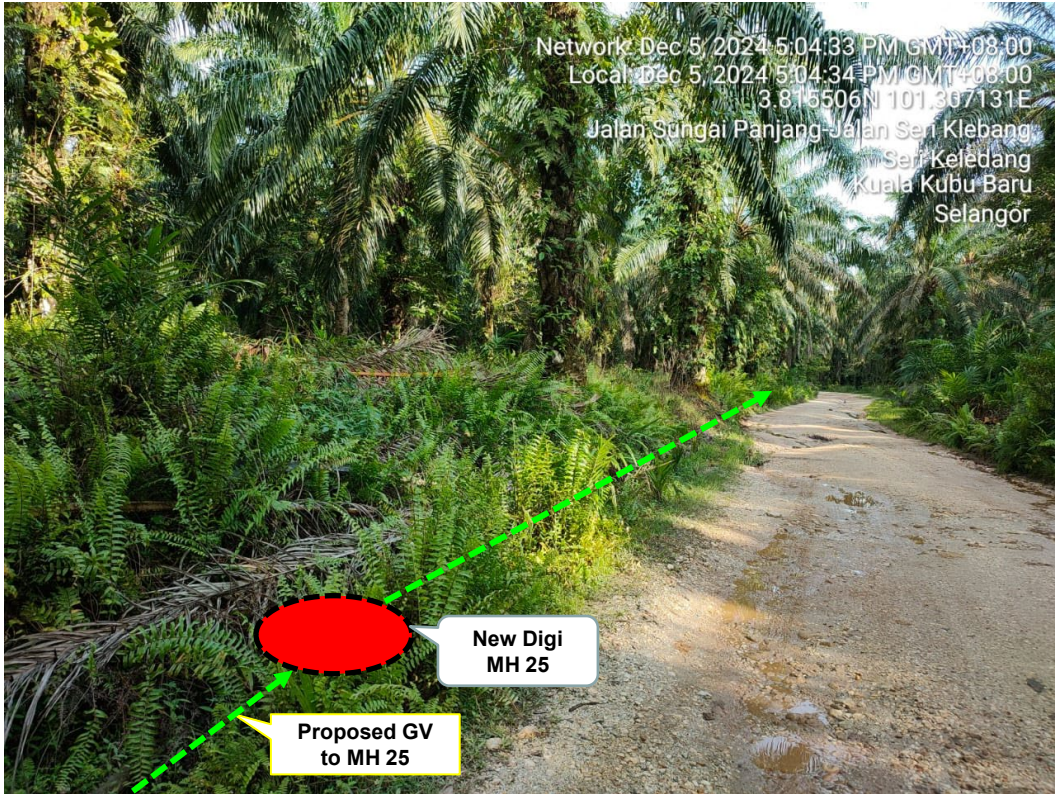

MUSTIKA TERATAI SDN BHD
No.27-01, Jalan Harmoni 3/8
Taman Desa Harmoni, 81100 Johor Bahru,
Johor Darul Takzim
Tel : 07 - 3576715
Email : mtsbjb@yahoo.com

**LET'S
INSPIRE**

DIGI TELECOMMUNICATION SDN BHD
LOT 10, JALAN DELIMA 1/1,
SUBANG HI-TECH INDUSTRIAL PARK,
40000 SHAH ALAM, SELANGOR

Section 4: OSP Snapshot for new route