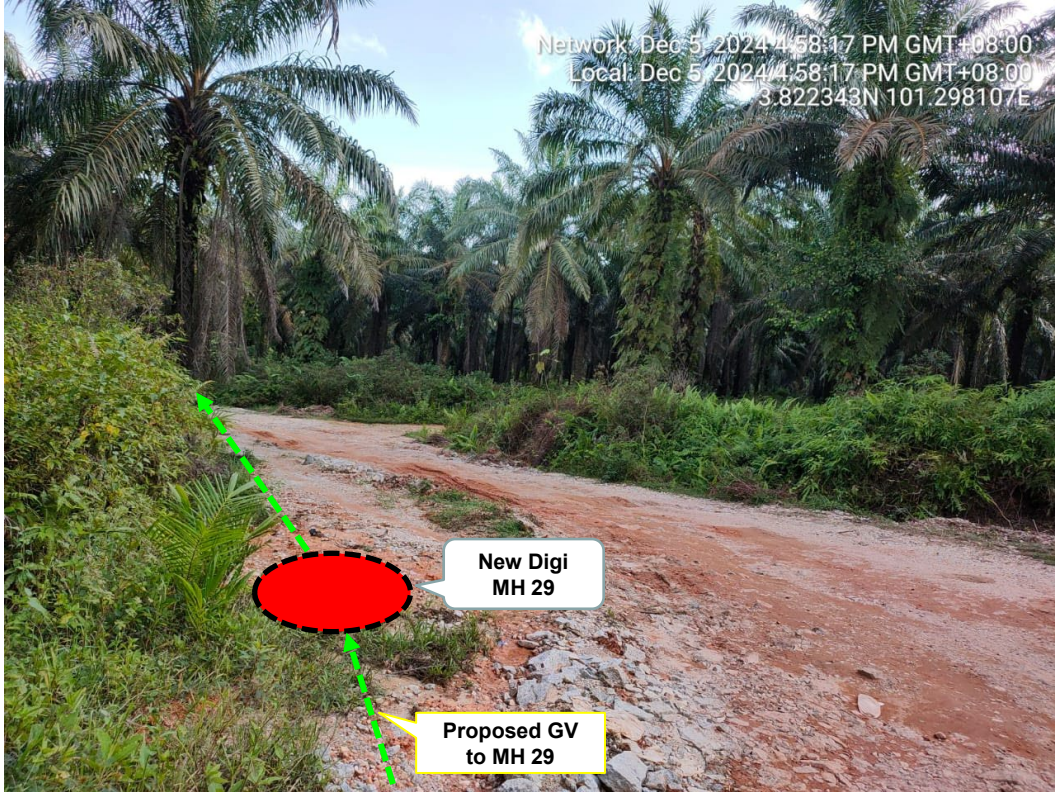

Section 4: OSP Snapshot for new route