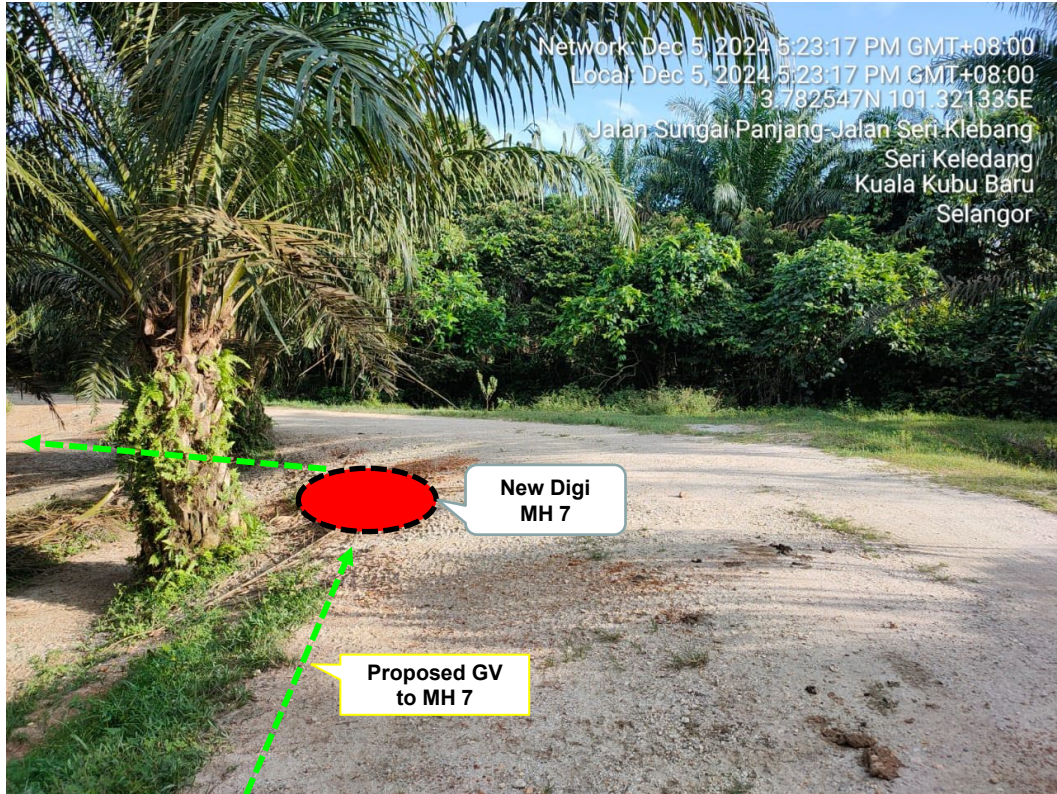

Section 4: OSP Snapshot for new route