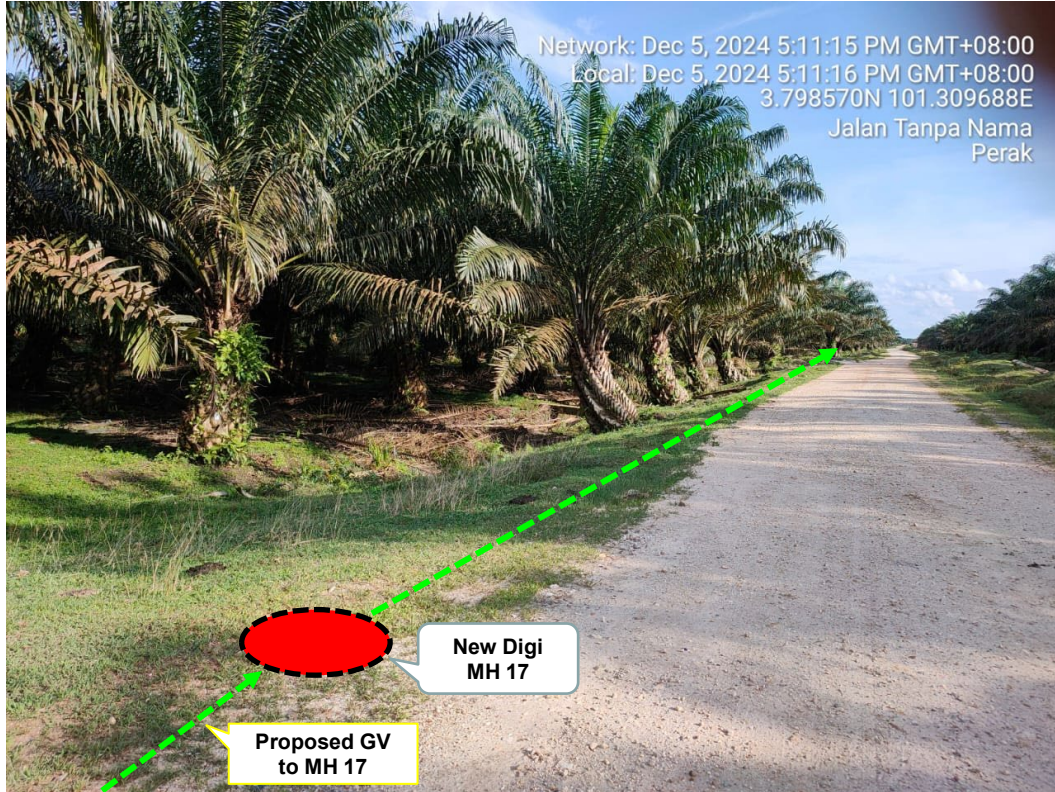

Section 4: OSP Snapshot for new route