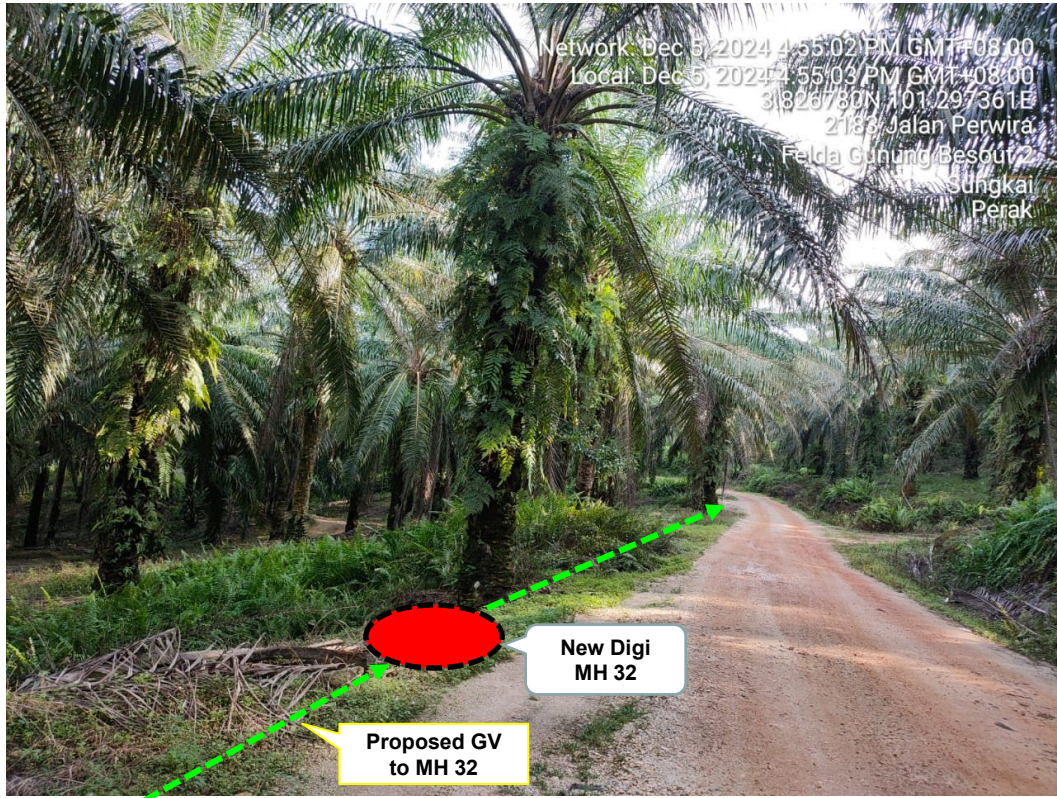

MUSTIKA TERATAI SDN BHD
No.27-01, Jalan Harmoni 3/8
Taman Desa Harmoni, 81100 Johor Bahru,
Johor Darul Takzim
Tel : 07 - 3576715
Email : mtsbjb@yahoo.com

LET'S
INSPIRE

DIGI TELECOMMUNICATION SDN BHD
LOT 10, JALAN DELIMA 1/1,
SUBANG HI-TECH INDUSTRIAL PARK,
40000 SHAH ALAM, SELANGOR

Section 4: OSP Snapshot for new route