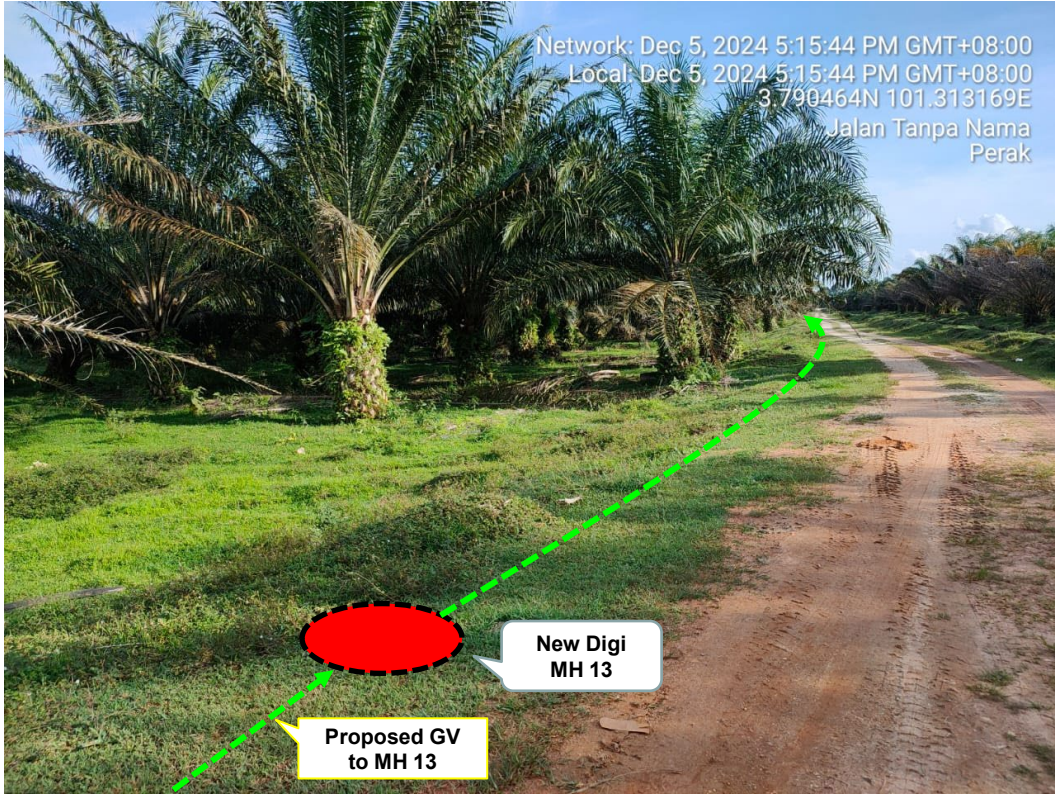

MUSTIKA TERATAI SDN BHD
No.27-01, Jalan Harmoni 3/8
Taman Desa Harmoni, 81100 Johor Bahru,
Johor Darul Takzim
Tel : 07 - 3576715
Email : mtsbjb@yahoo.com

LET'S
INSPIRE

DIGI TELECOMMUNICATION SDN BHD
LOT 10, JALAN DELIMA 1/1,
SUBANG HI-TECH INDUSTRIAL PARK,
40000 SHAH ALAM, SELANGOR

Section 4: OSP Snapshot for new route