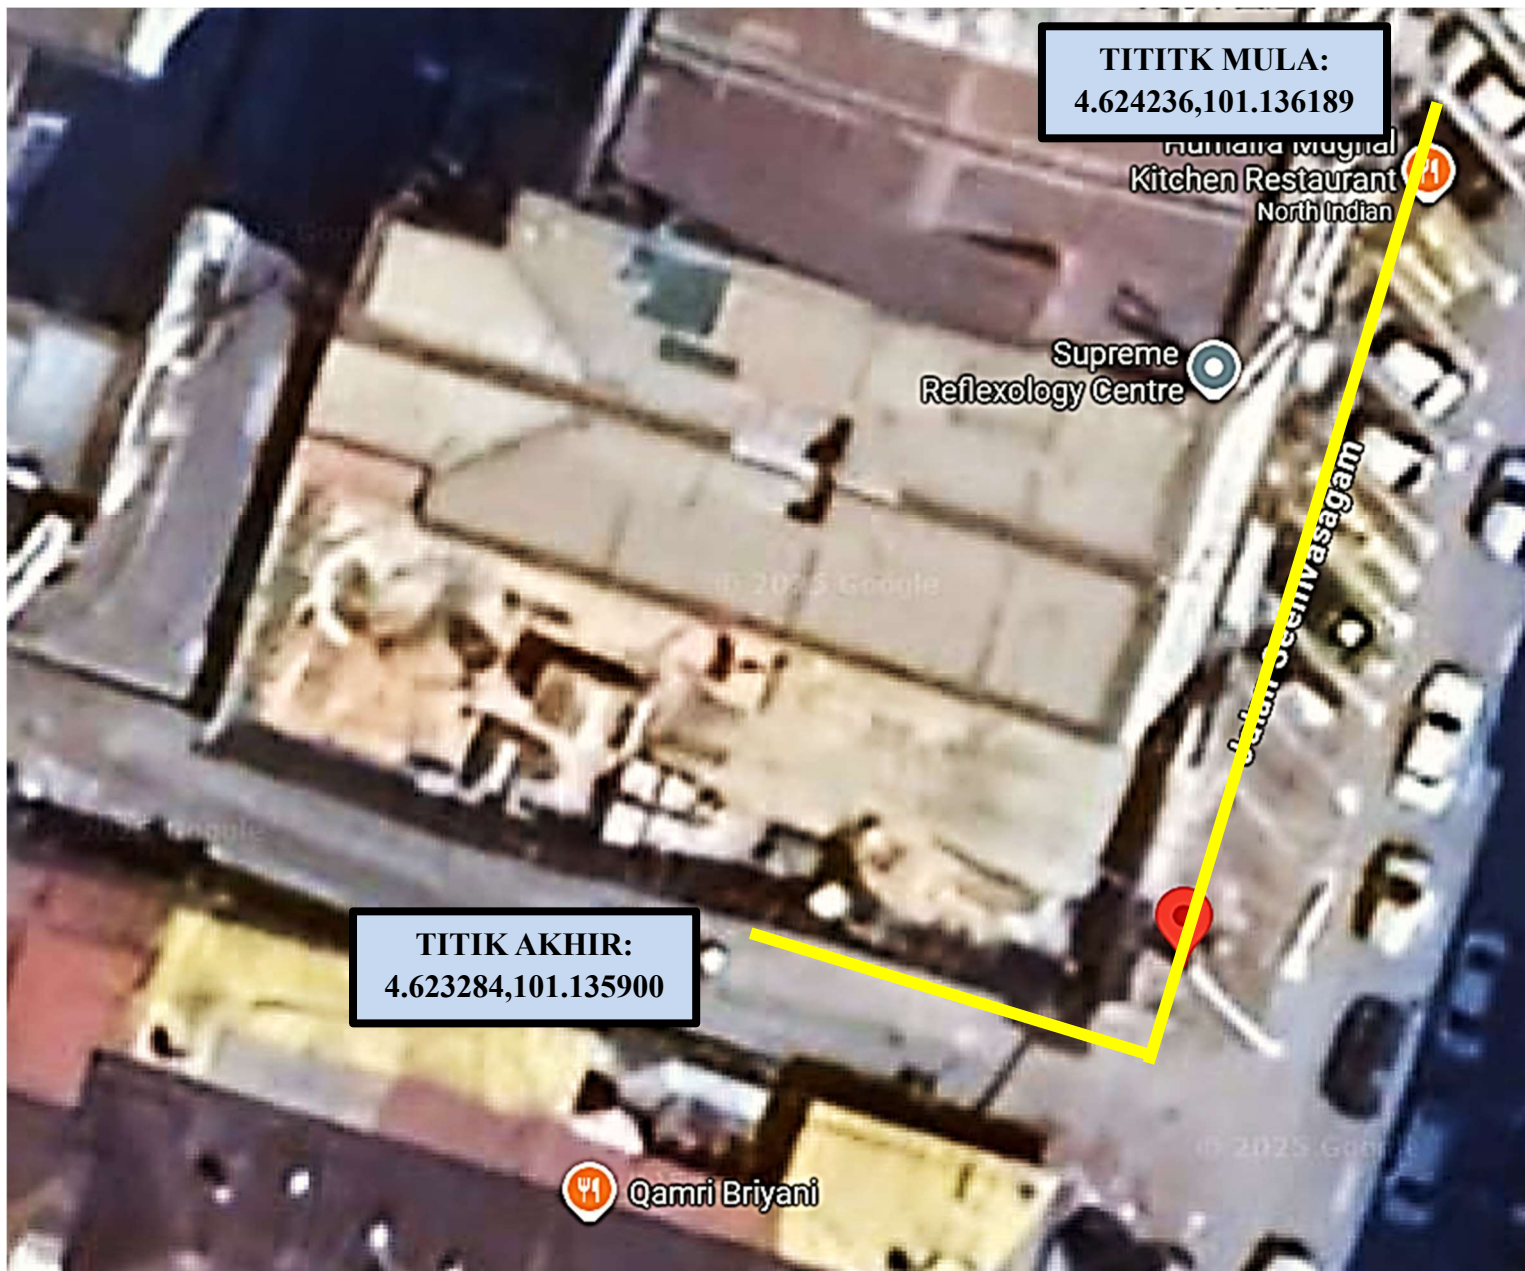

PETA PENANDAAN LOKASI (CHOO BEE HOLDINGS SDN BHD)

TITIK MULA:
4.624236,101.136189

Kitchen Restaurant
North Indian

Supreme
Reflexology Centre

Jalan Seemvasagam

TITIK AKHIR:
4.623284,101.135900

Qamri Briyani

GAMBAR LOKASI