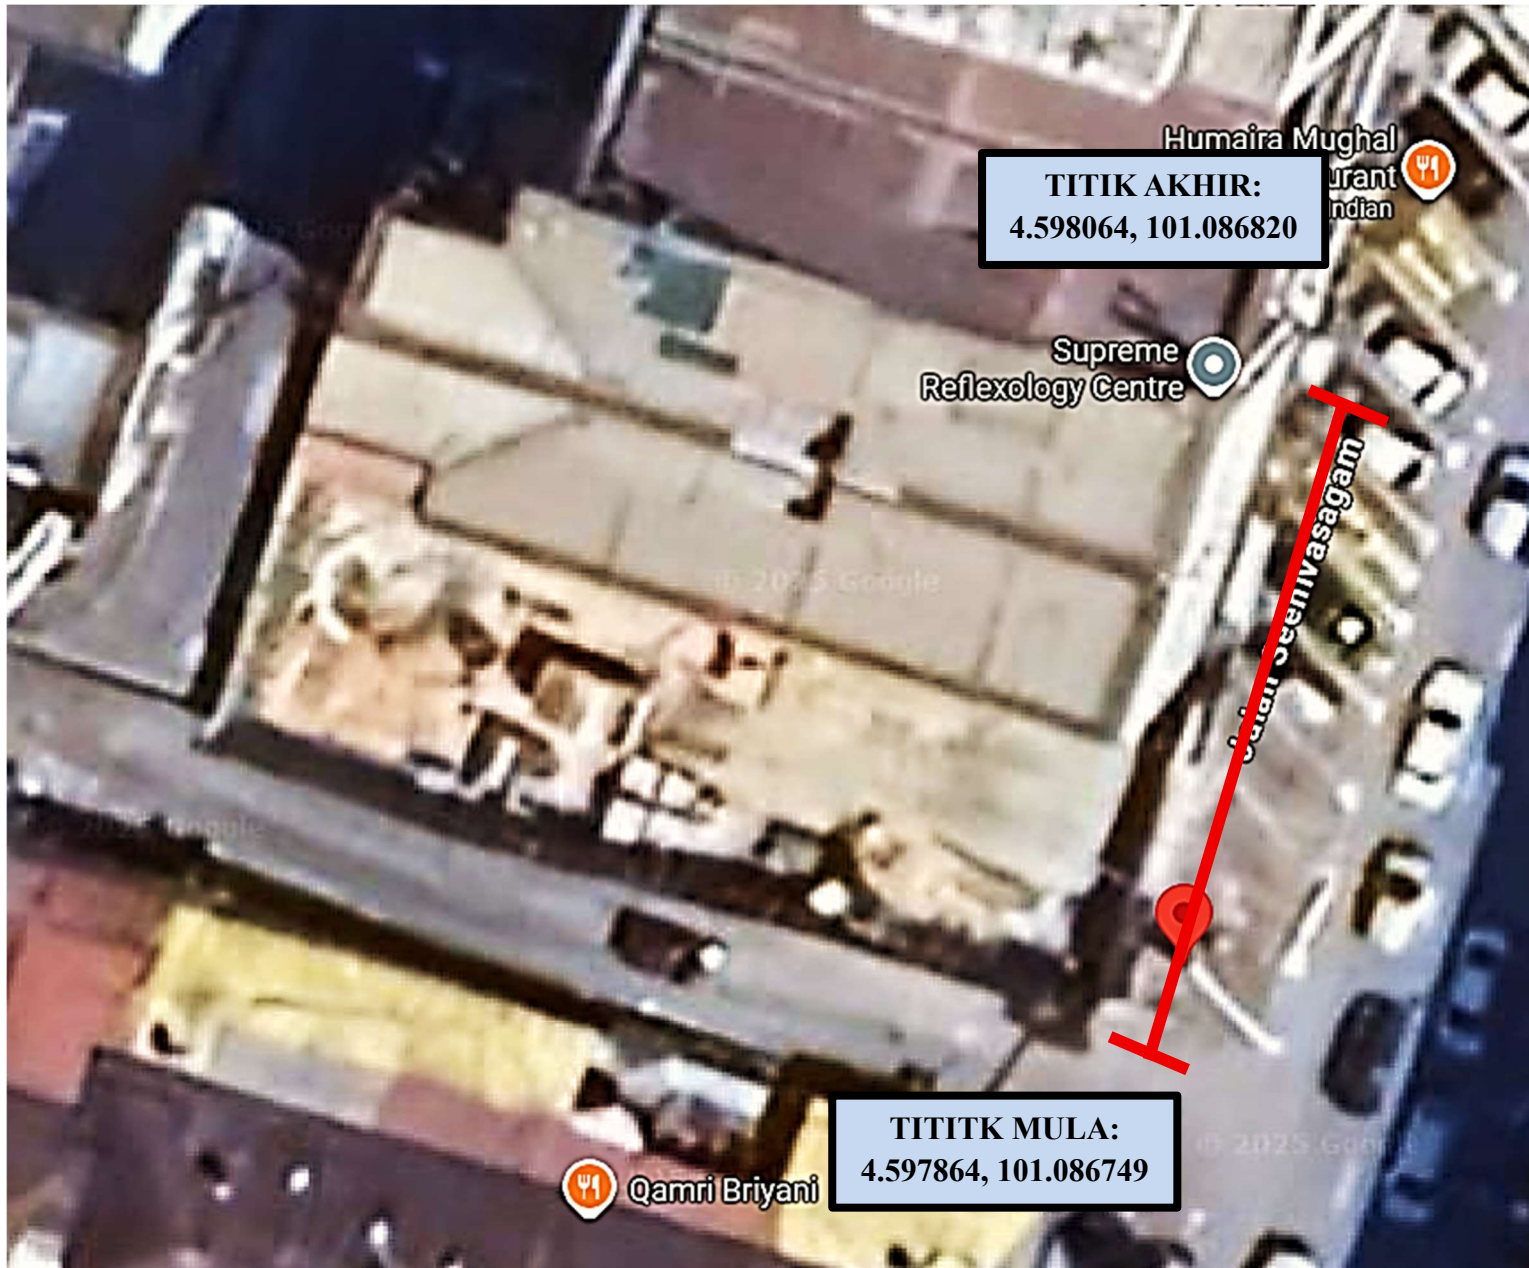

PETA PENANDAAN LOKASI (CHOO BEE HOLDINGS SDN BHD)

T&T Saloon (嘿沙龙)

Humaira Mughal
Kitchen Restaurant
North Indian

Belmorris Greentown
Hotel, Ipoh

obile -
e Repair Ipoh

Syscom Technology
Centre | Garmin

Shangri-La Foot
Reflexology

Jalan Sultan Abdul Jalil

Jalan Seeniva Ragam

Humaira Mughal

TITIK AKHIR:
4.598064, 101.086820

Supreme
Reflexology Centre

Jalan Seenivasagam

TITIK MULA:
4.597864, 101.086749

Qamri Briyani

GAMBAR LOKASI