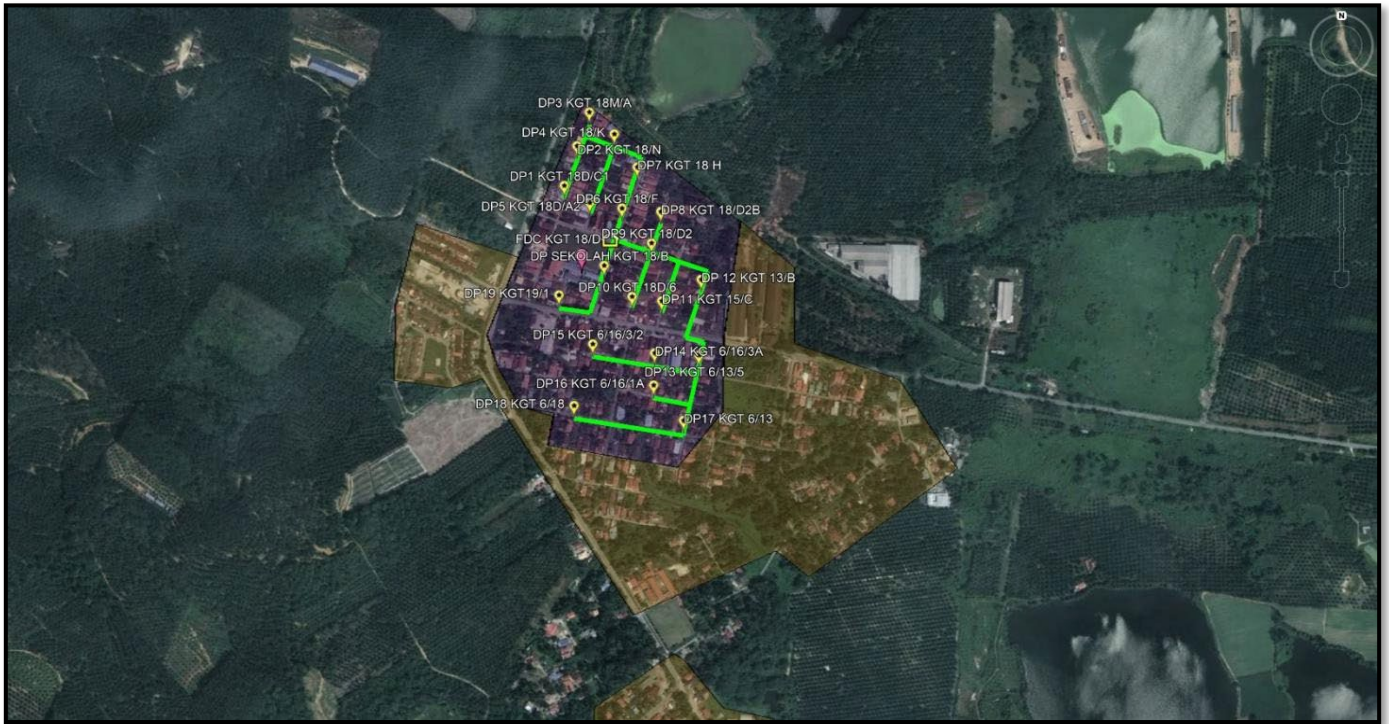

## 1.0 OBJECTIVE

To provide retail broadband services (speed up to 1Gbps) within the schools and the surrounding area (radius 2.5 km) i.e., such as schools surrounding the POP, government buildings & agencies, residential area, industrial area, commercial area, public buildings and premises at **Sekolah Jenis Kebangsaan (Cina) Kampong Timah**.

## 2.0 DETAIL POP LOCATIONS / SITE INFORMATION

Details of Site Information as per below:

No.	Link Node & Address		Code Location	Latitude	Longitude
1	PMU Kampar (KMPR) Address: Jalan Industri, 31900, Kampar, Perak.	POI	KMPR	4.319049°	101.138405°
2	Sekolah Jenis Kebangsaan (Cina) Kampong Timah Address: 31800, Tanjung Tualang, Perak.	POP	ABC2141	4.284128°	101.051742°

### 4.0 SITE PLAN

Single Line Drawing (SLD)- Refer attachment.