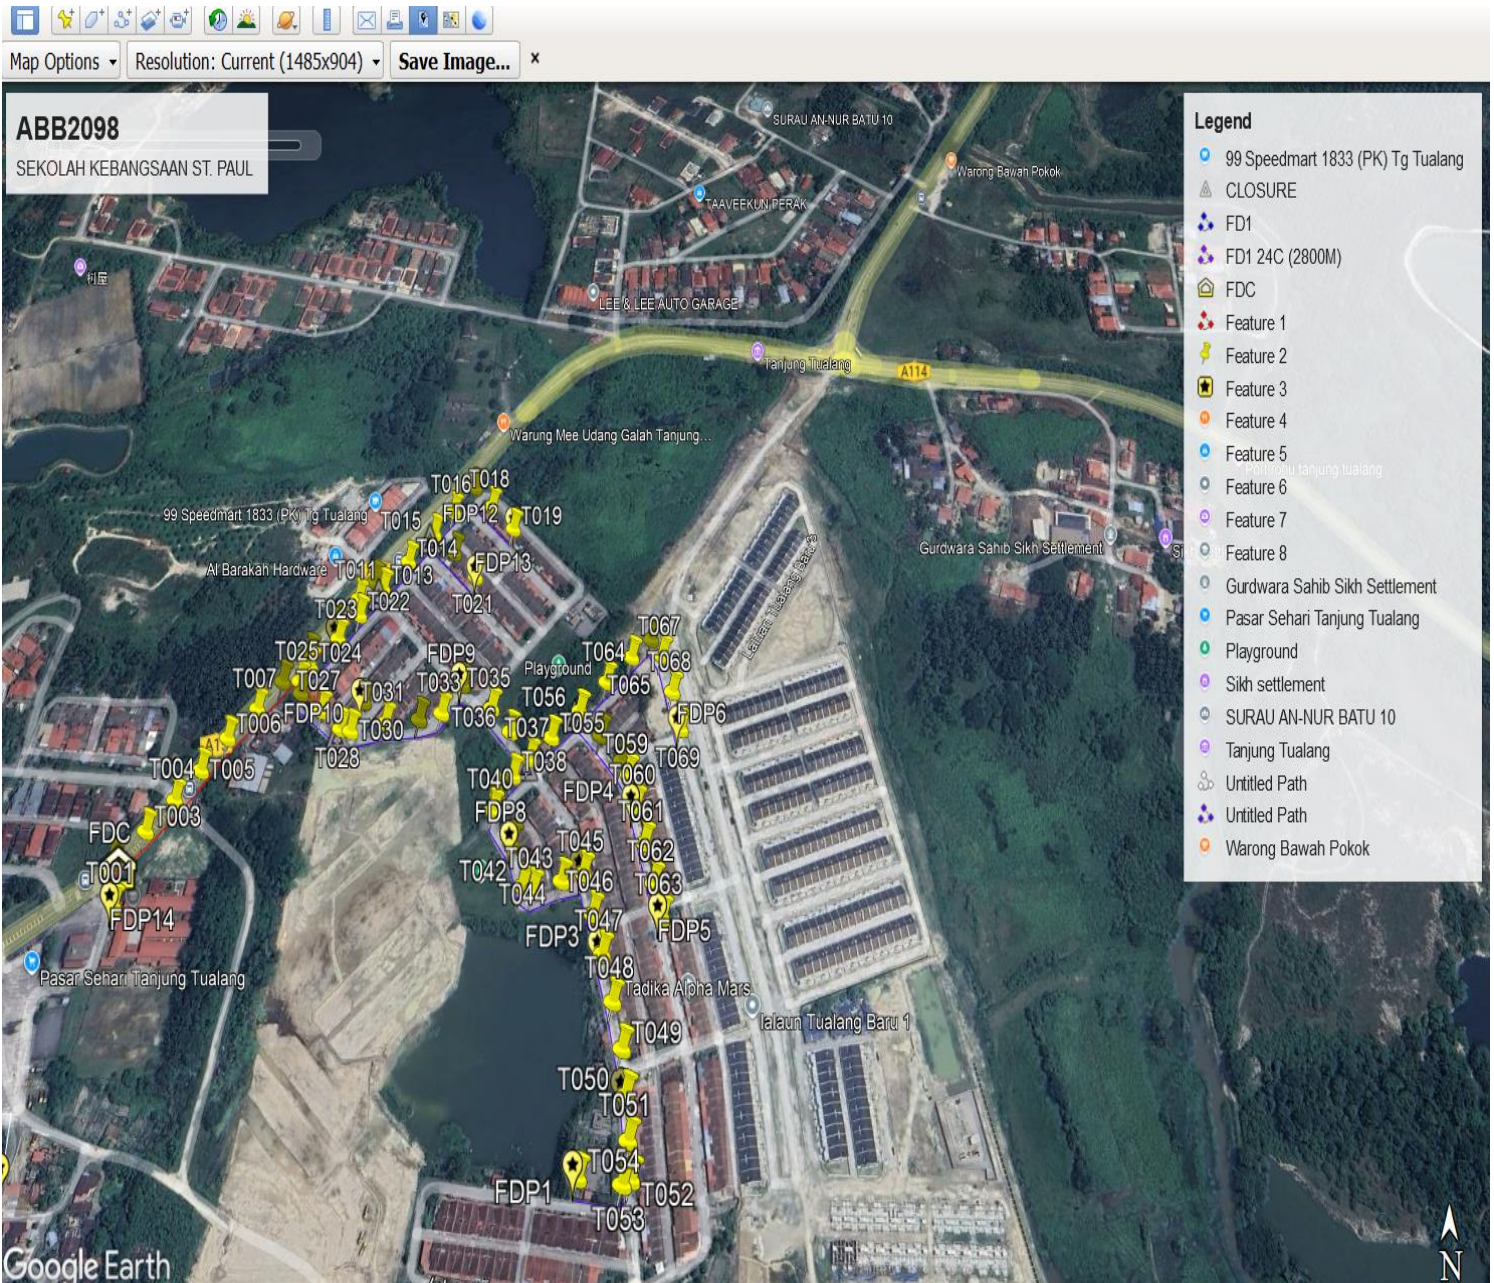

3.0 SITE PLAN (KMZ)

3.1 Overview Site Area (Propose New Pole)