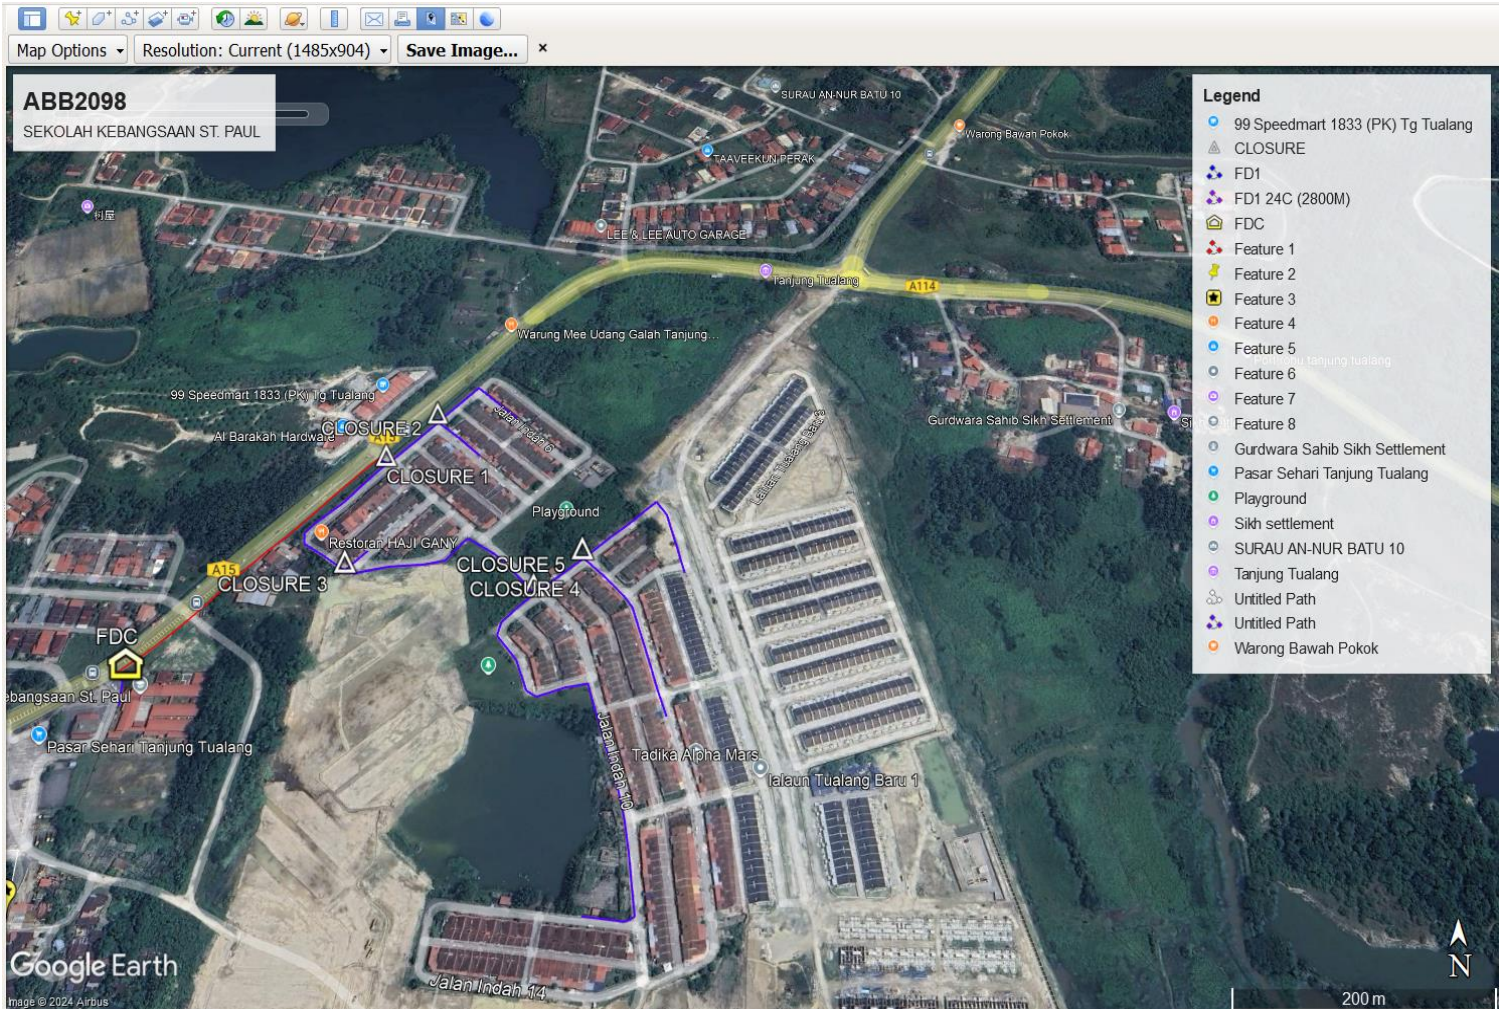

3.0 SITE PLAN (KMZ)

3.1 Overview Site Area (Propose New Pole)

3.2 Proposed FDP and Closure

3.3 Site Plan - KMZ Routing (All Local Authority)

Red Colour - JKR
Road Blue Colour - Majlis Road

3.0 PROPOSED NEW MANHOLE