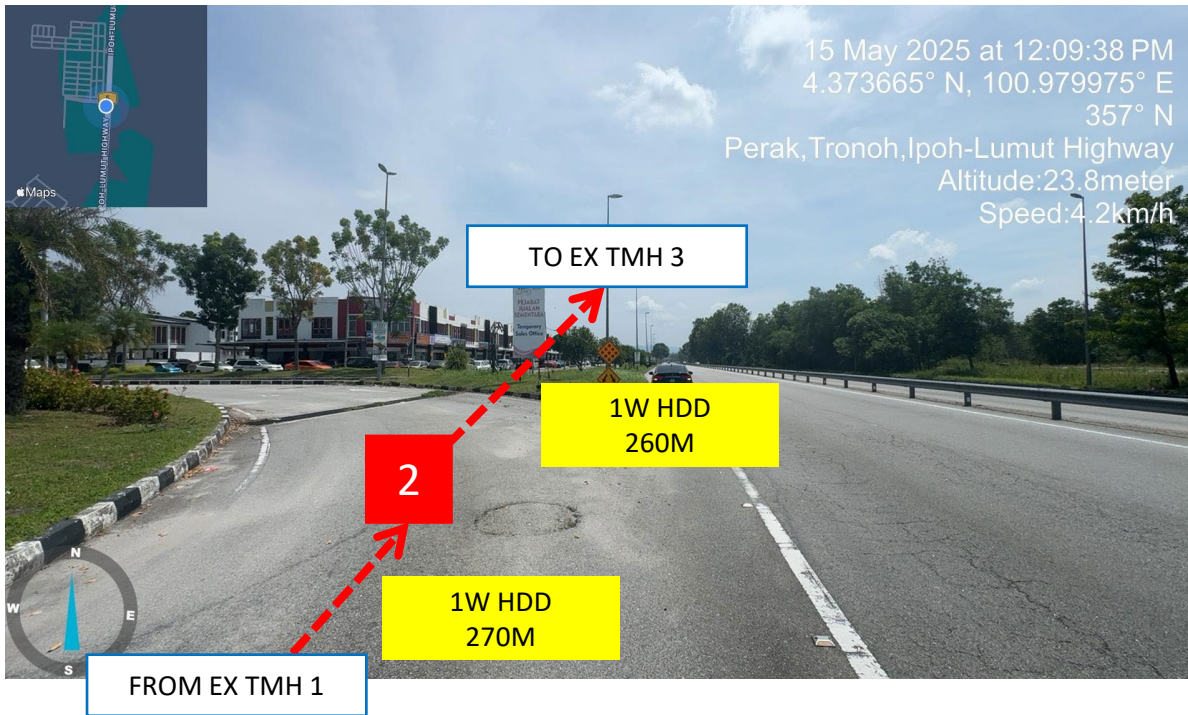

Appendix – Photo

**LESTARI SPUR,
JALAN IPOH-LUMUT,
32610 SERI ISKANDAR, PERAK**

Legends

Icon	Definition
	Existing Time MH
	Proposed Time MH
	Building MH
	HDD

HDD

EX TMH 1

EX TMH 2

LOCAL AUTHORITY
JKR PERAK TENGAH

JALAN IPOH-LUMUT

4.373665, 100.979975

EX TMH 3

LOCAL AUTHORITY
JKR PERAK TENGAH

JALAN IPOH-LUMUT

4.375939, 100.980067