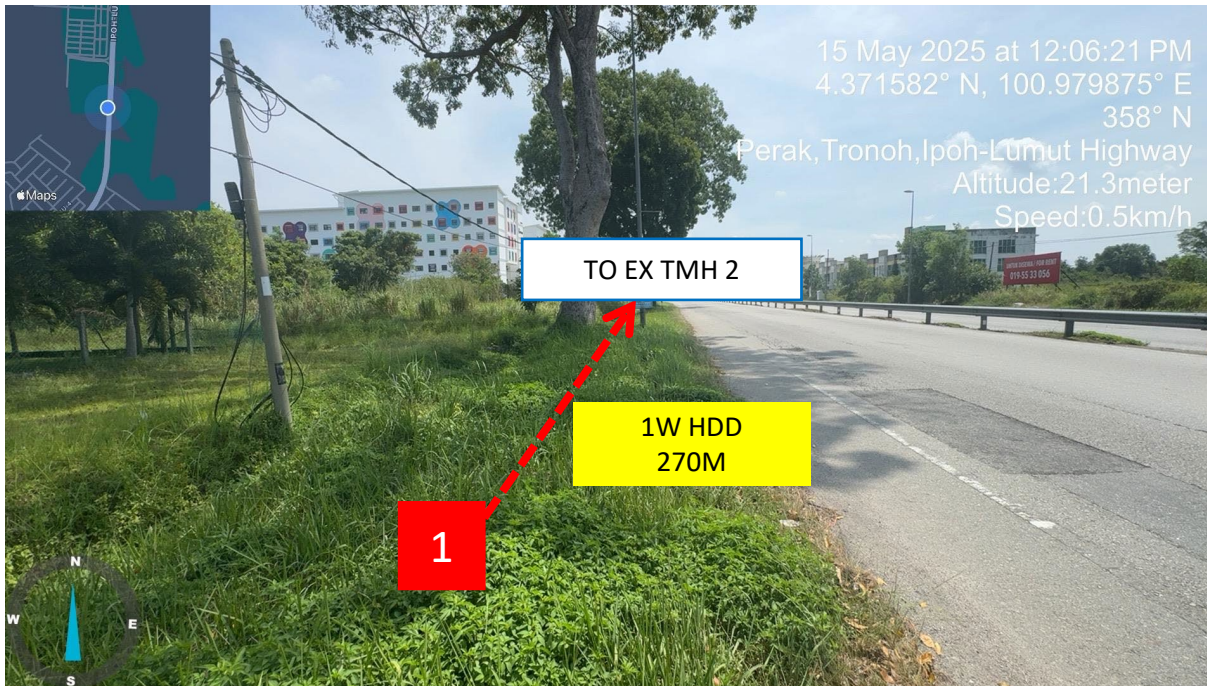

Appendix – Photo

**LESTARI SPUR,
JALAN IPOH-LUMUT,
32610 SERI ISKANDAR, PERAK**

Legends

Icon	Definition
	Existing Time MH
	Proposed Time MH
	Building MH
	HDD

HDD

EX TMH 1

EX TMH 2

LOCAL AUTHORITY
JKR PERAK TENGAH

JALAN IPOH-LUMUT

4.373665, 100.979975

EX TMH 3

LOCAL AUTHORITY
JKR PERAK TENGAH

JALAN IPOH-LUMUT

4.375939, 100.980067