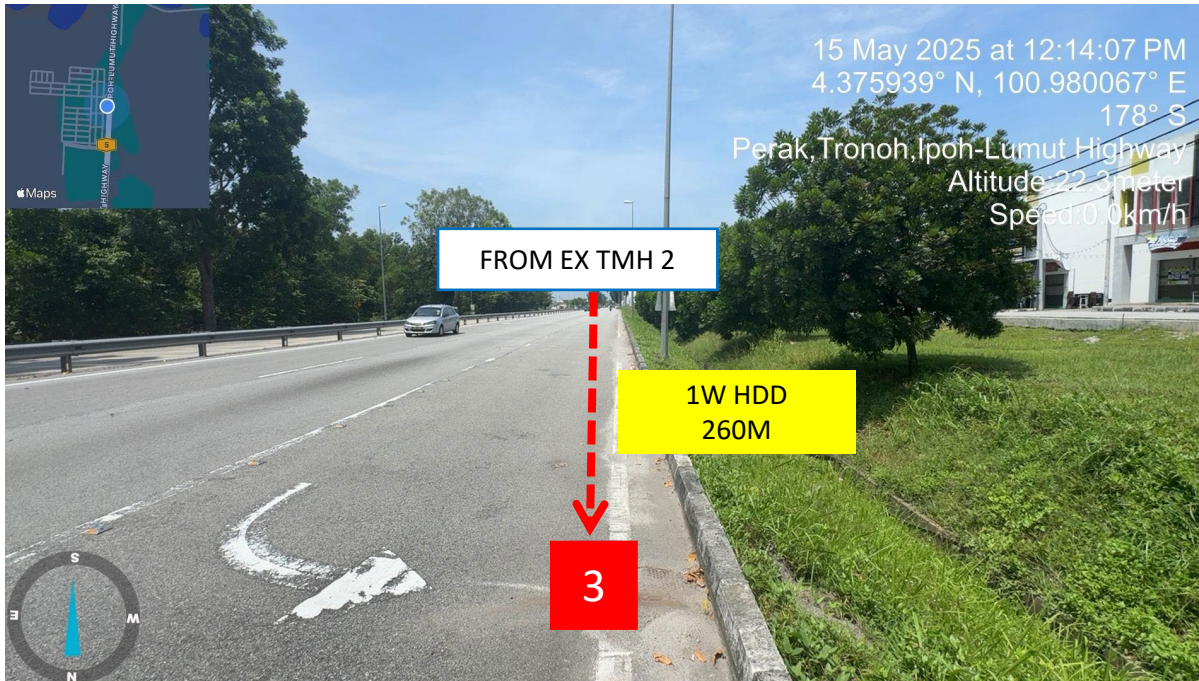

Appendix – Photo

**LESTARI SPUR,
JALAN IPOH-LUMUT,
32610 SERI ISKANDAR, PERAK**

Legends

Icon	Definition
	Existing Time MH
	Proposed Time MH
	Building MH
	HDD

HDD

EX TMH 1

EX TMH 2

LOCAL AUTHORITY
JKR PERAK TENGAH

JALAN IPOH-LUMUT

4.373665, 100.979975

EX TMH 3

LOCAL AUTHORITY
JKR PERAK TENGAH

JALAN IPOH-LUMUT

4.375939, 100.980067