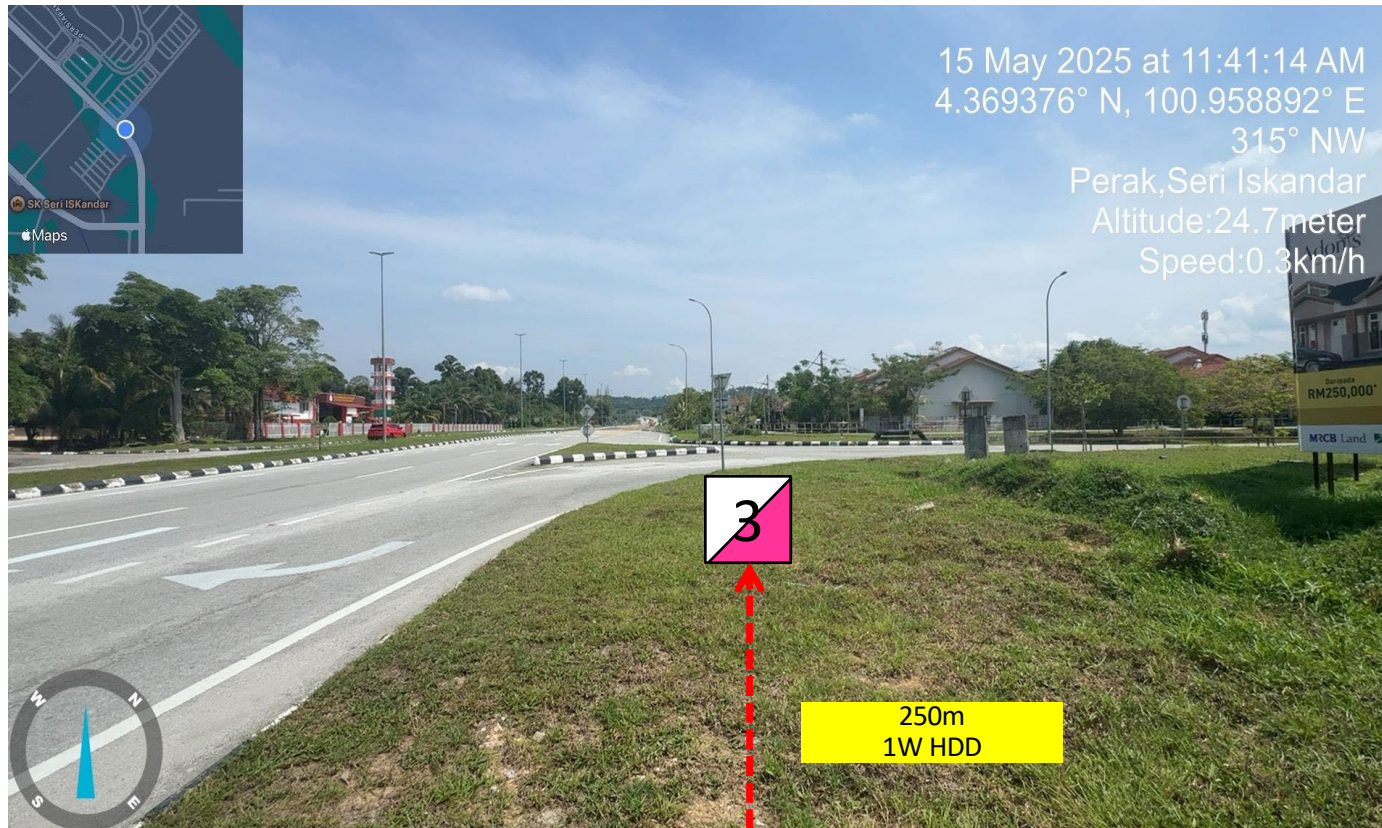

3.0 Appendix – Photo

Legends

Icon	Definition
	Existing Time MH
	Proposed Time MH
	Building MH
	HDD
	OPEN CUT

BMH 1 & PRO TMH 1

Local Authority
JKR

Jalan Sultan Iskandar Shah

4.365431,
100.959724

PRO TMH 2

15 May 2025 at 11:42:20 AM
4.369300° N, 100.958845° E
343° N
Perak, Seri Iskandar
Altitude: 23.0 meter
Speed: 2.6 km/h

Local Authority
JKR

Jalan Sultan Iskandar Shah

4.367362,
100.958845

PRO TMH 3

Local Authority
JKR

Jalan Sultan Iskandar Shah

4.369445,
100.958892