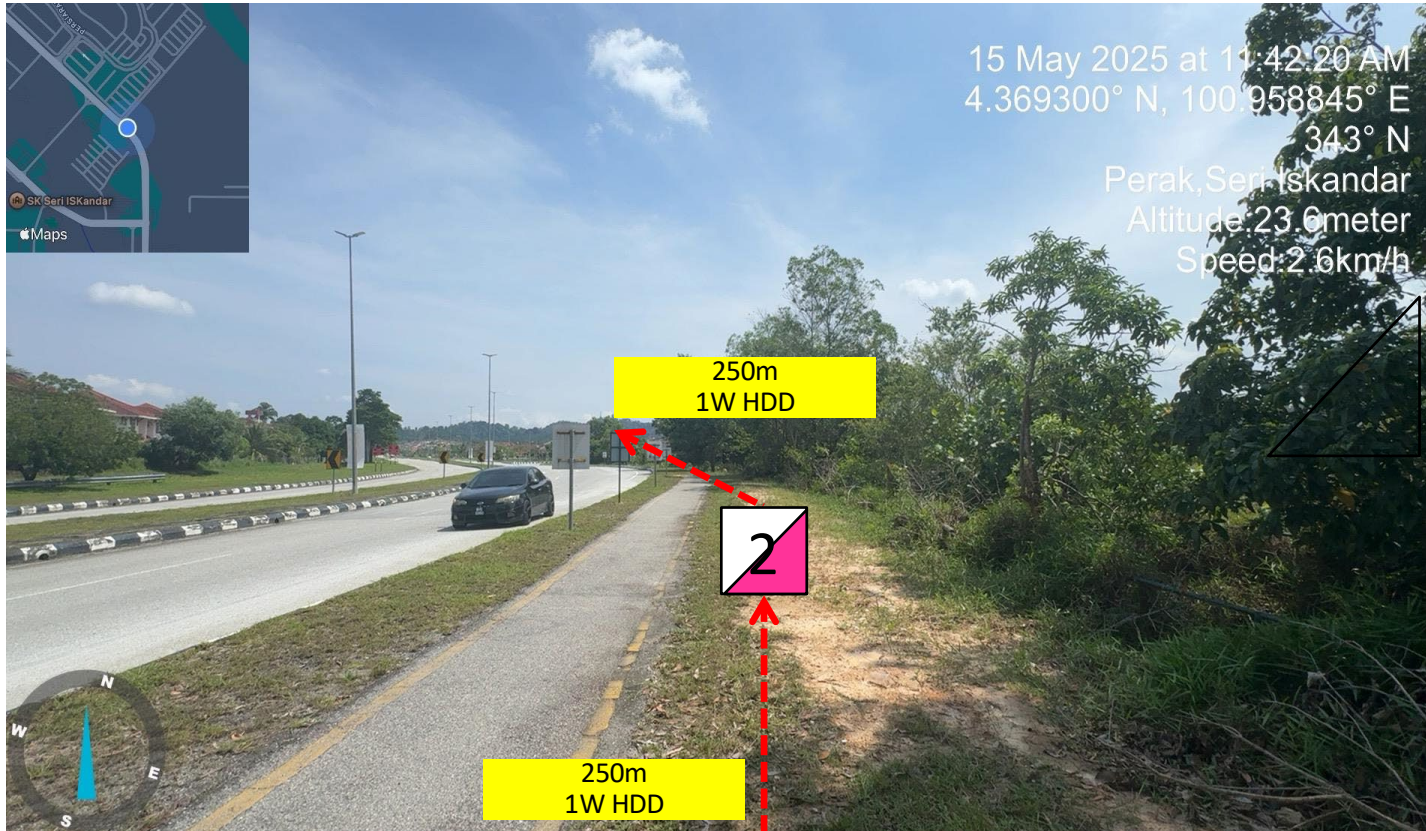

3.0 Appendix – Photo

Legends

Icon	Definition
	Existing Time MH
	Proposed Time MH
	Building MH
	HDD
	OPEN CUT

BMH 1 & PRO TMH 1

Local Authority
JKR

Jalan Sultan Iskandar Shah

4.365431,
100.959724

PRO TMH 2

15 May 2025 at 11:42:20 AM
4.369300° N, 100.958845° E
343° N
Perak, Seri Iskandar
Altitude: 23.0 meter
Speed: 2.6 km/h

Local Authority
JKR

Jalan Sultan Iskandar Shah

4.367362,
100.958845

PRO TMH 3

Local Authority
JKR

Jalan Sultan Iskandar Shah

4.369445,
100.958892