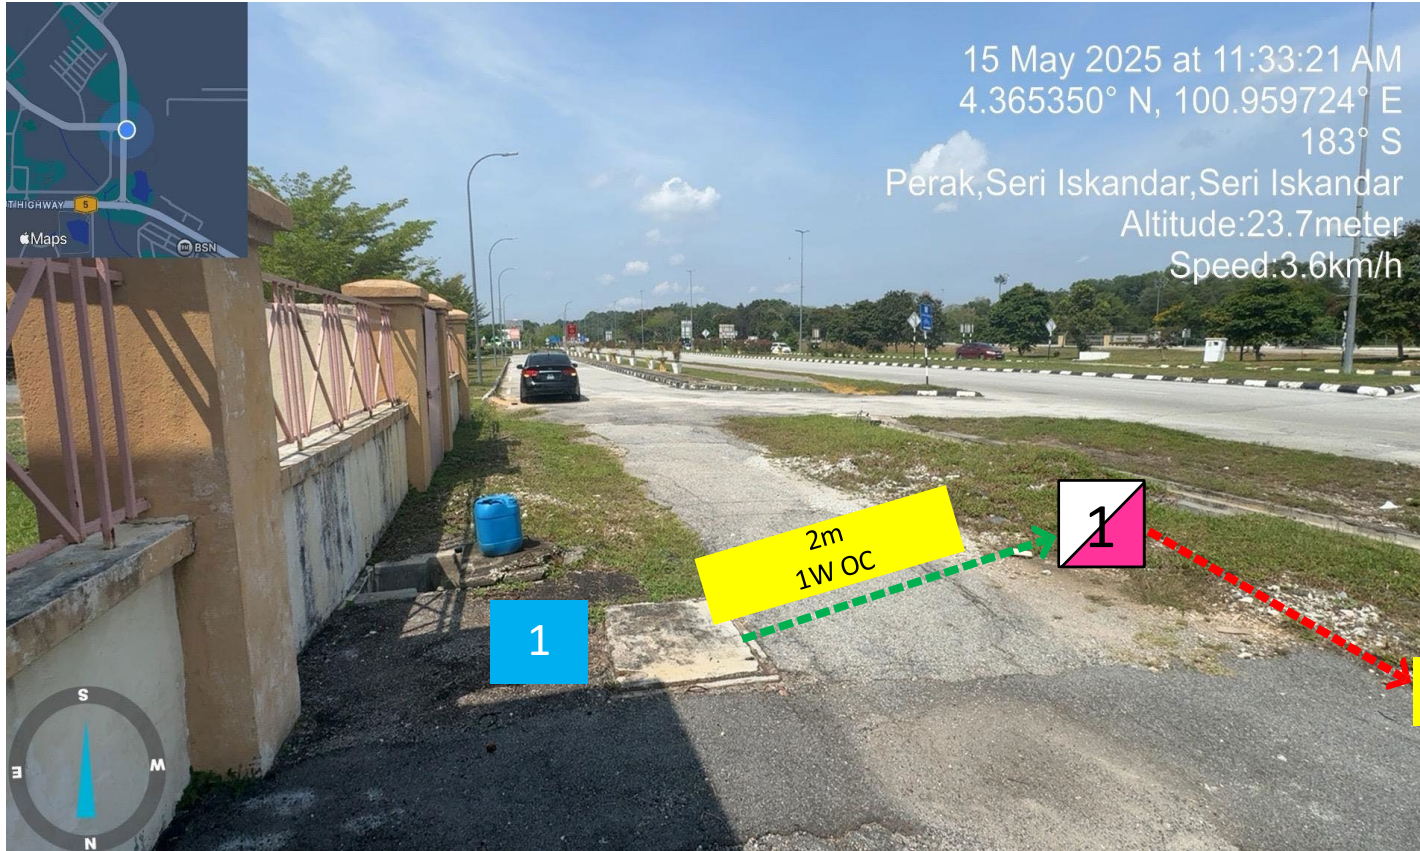

3.0 Appendix – Photo

Legends

Icon	Definition
	Existing Time MH
	Proposed Time MH
	Building MH
	HDD
	OPEN CUT

BMH 1 & PRO TMH 1

Local Authority
JKR

Jalan Sultan Iskandar Shah

4.365431,
100.959724

PRO TMH 2

15 May 2025 at 11:42:20 AM
4.369300° N, 100.958845° E
343° N
Perak, Seri Iskandar
Altitude: 23.0 meter
Speed: 2.6 km/h

Local Authority
JKR

Jalan Sultan Iskandar Shah

4.367362,
100.958845

PRO TMH 3

Local Authority
JKR

Jalan Sultan Iskandar Shah

4.369445,
100.958892