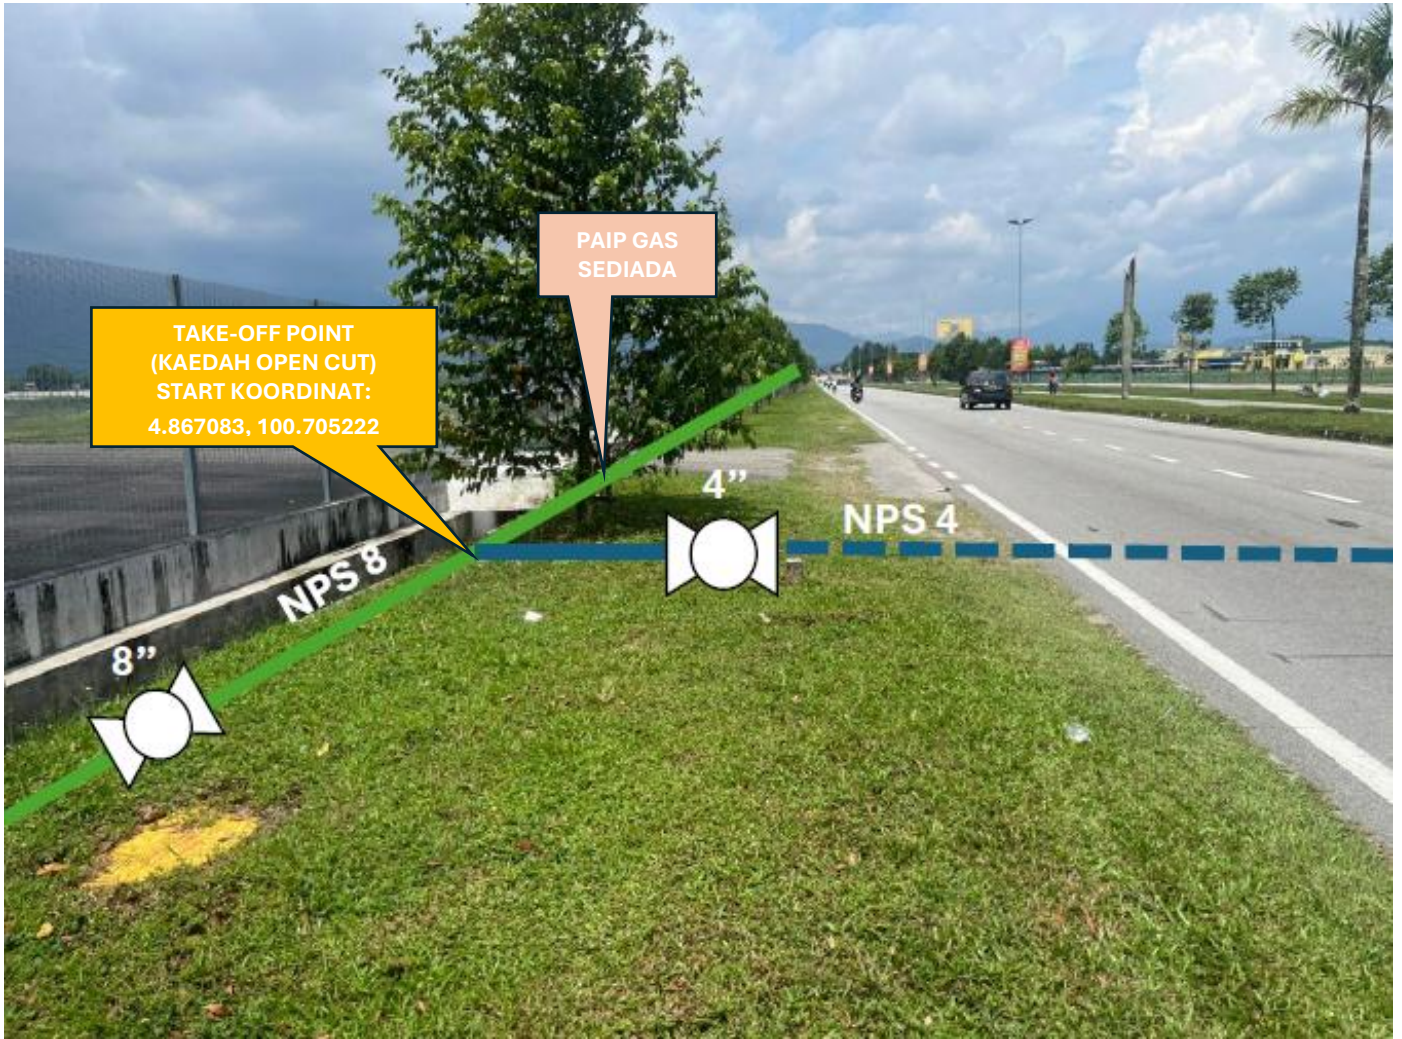

FIGURE 1.1: JALAN IZZUDIN SHAH