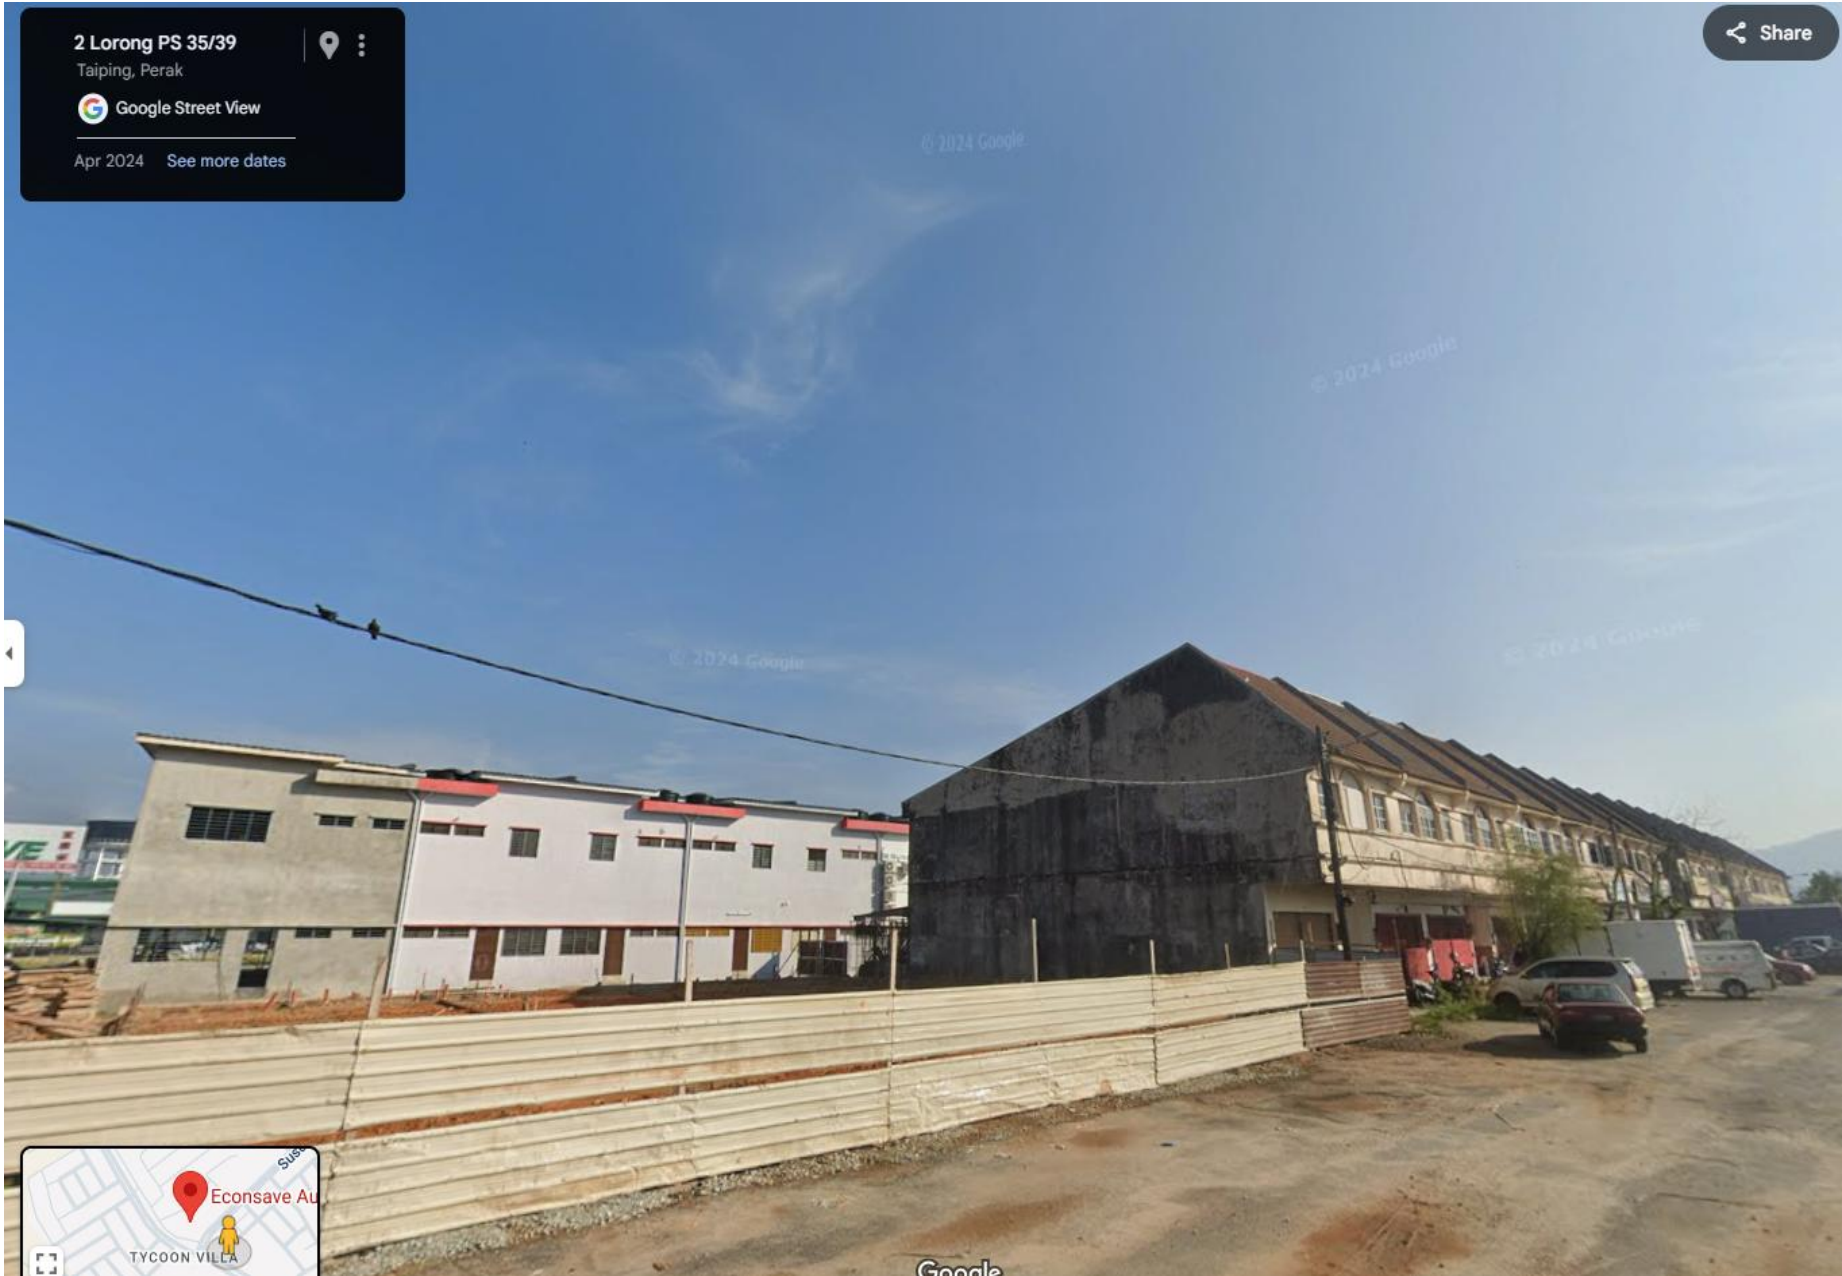

2 Lorong PS 35/39

Taiping, Perak

Google Street View

Apr 2024 See more dates

Share

Google