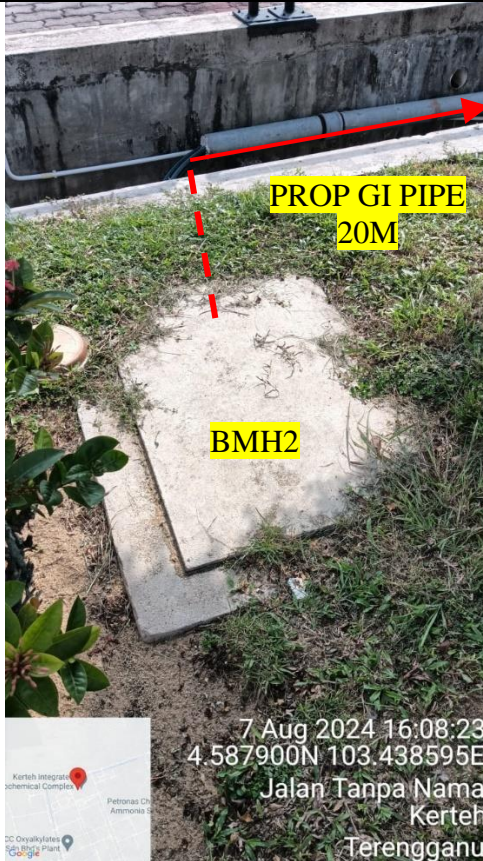

welcome to the
world of maxis

**Kompleks Pentadbiran Petrokimia PETRONAS (4.587863, 103.438568)
24300 Kerteh, Terengganu**

Prepared by:

4.0 OSP ROUTE

CABLE ROUTE

Remark:

- Proposed Gi Pipe.

CABLE ROUTE