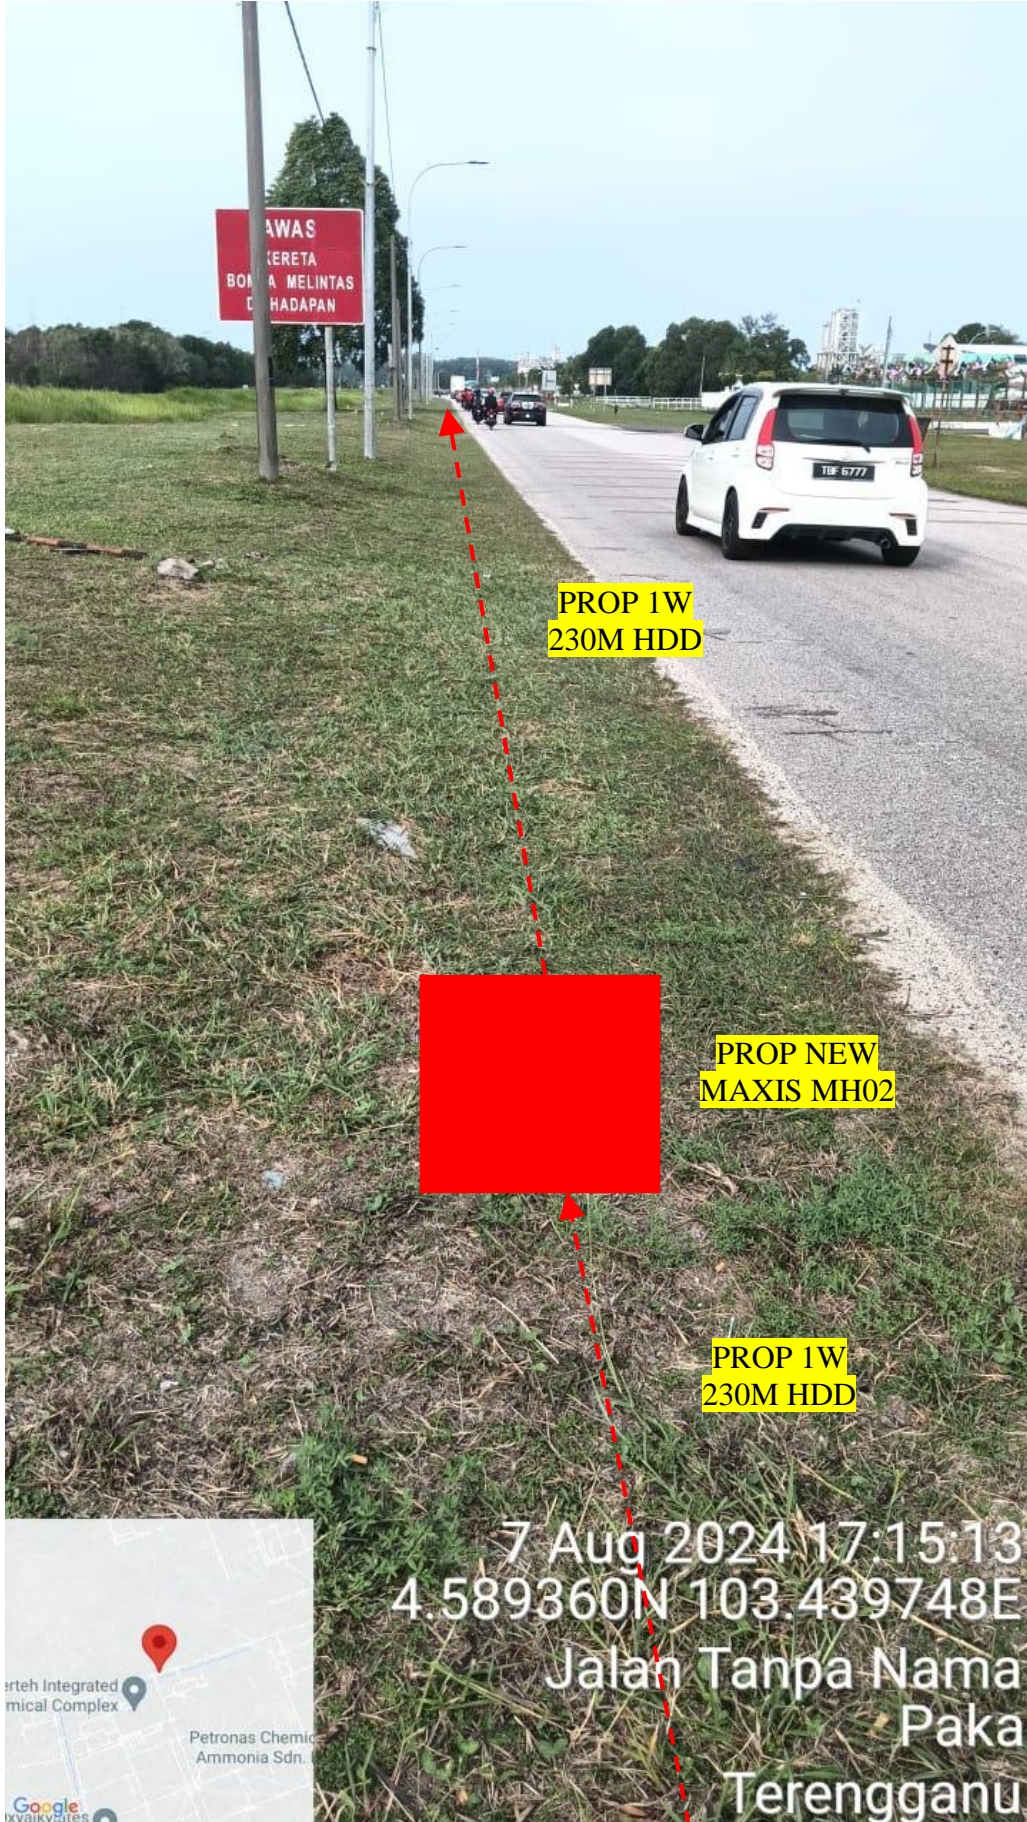

welcome to the
world of maxis

**Kompleks Pentadbiran Petrokimia PETRONAS (4.587863, 103.438568)
24300 Kerteh, Terengganu**

Prepared by:

4.0 OSP ROUTE

CABLE ROUTE

Remark:

- Proposed Gi Pipe.

CABLE ROUTE

Remark:

-

CABLE ROUTE

Remark:

-

CABLE ROUTE

Remark:

-

CABLE ROUTE

Remark:

-

CABLE ROUTE

Remark:

-

CABLE ROUTE

Remark: