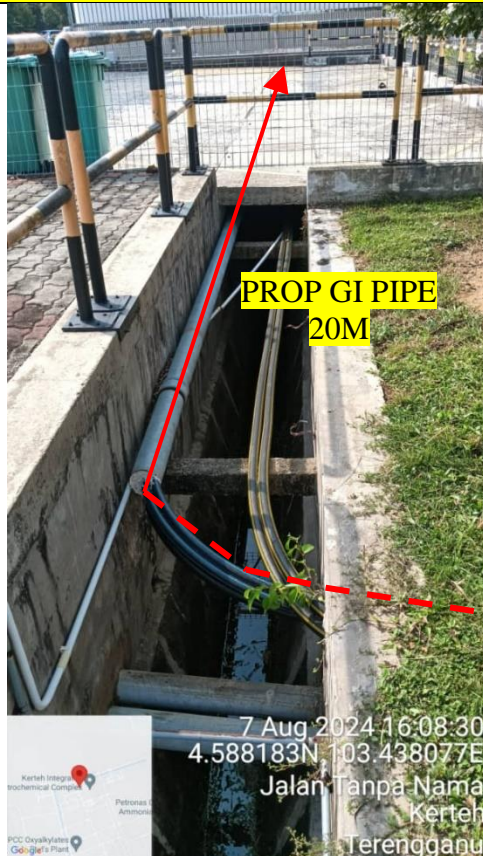

welcome to the
world of maxis

**Kompleks Pentadbiran Petrokimia PETRONAS (4.587863, 103.438568)
24300 Kerteh, Terengganu**

Prepared by:

4.0 OSP ROUTE

CABLE ROUTE

Remark:

- Proposed Gi Pipe.

CABLE ROUTE