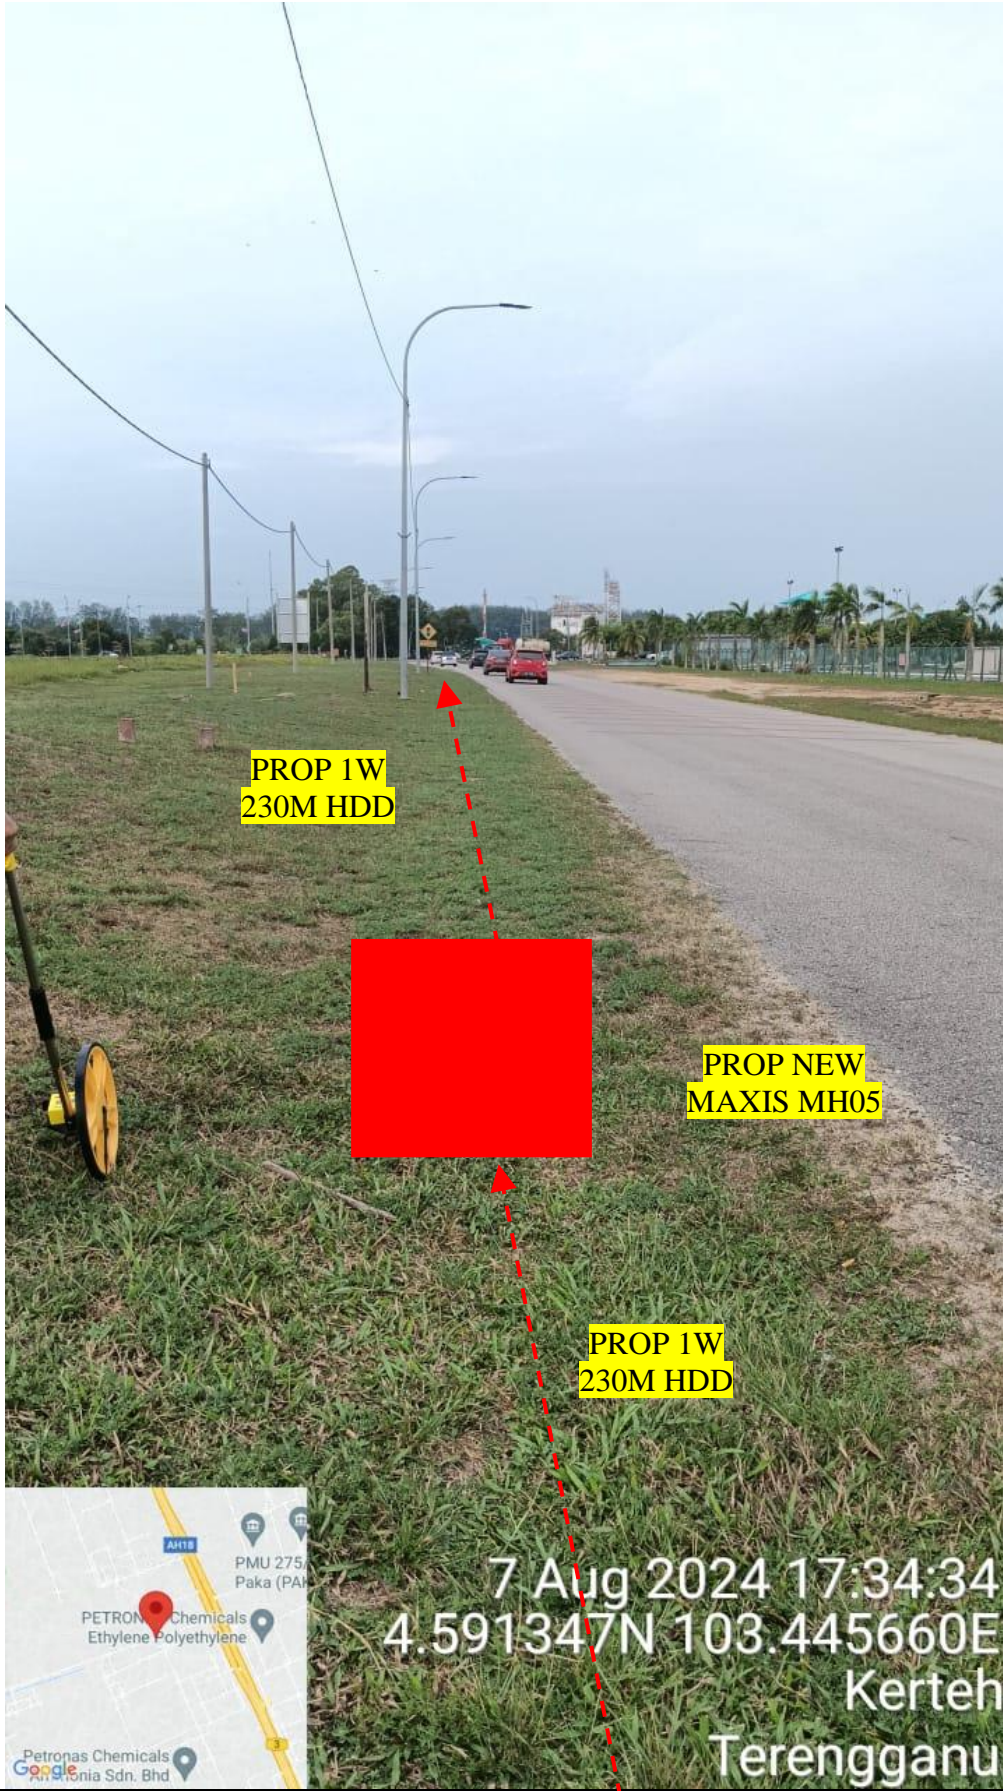

welcome to the
world of maxis

**Kompleks Pentadbiran Petrokimia PETRONAS (4.587863, 103.438568)
24300 Kerteh, Terengganu**

Prepared by:

4.0 OSP ROUTE

CABLE ROUTE

Remark:

- Proposed Gi Pipe.

CABLE ROUTE

CABLE ROUTE

Remark:

-

CABLE ROUTE

Remark:

-

CABLE ROUTE

Remark:

-

CABLE ROUTE

Remark:

-

CABLE ROUTE

Remark:

-

CABLE ROUTE