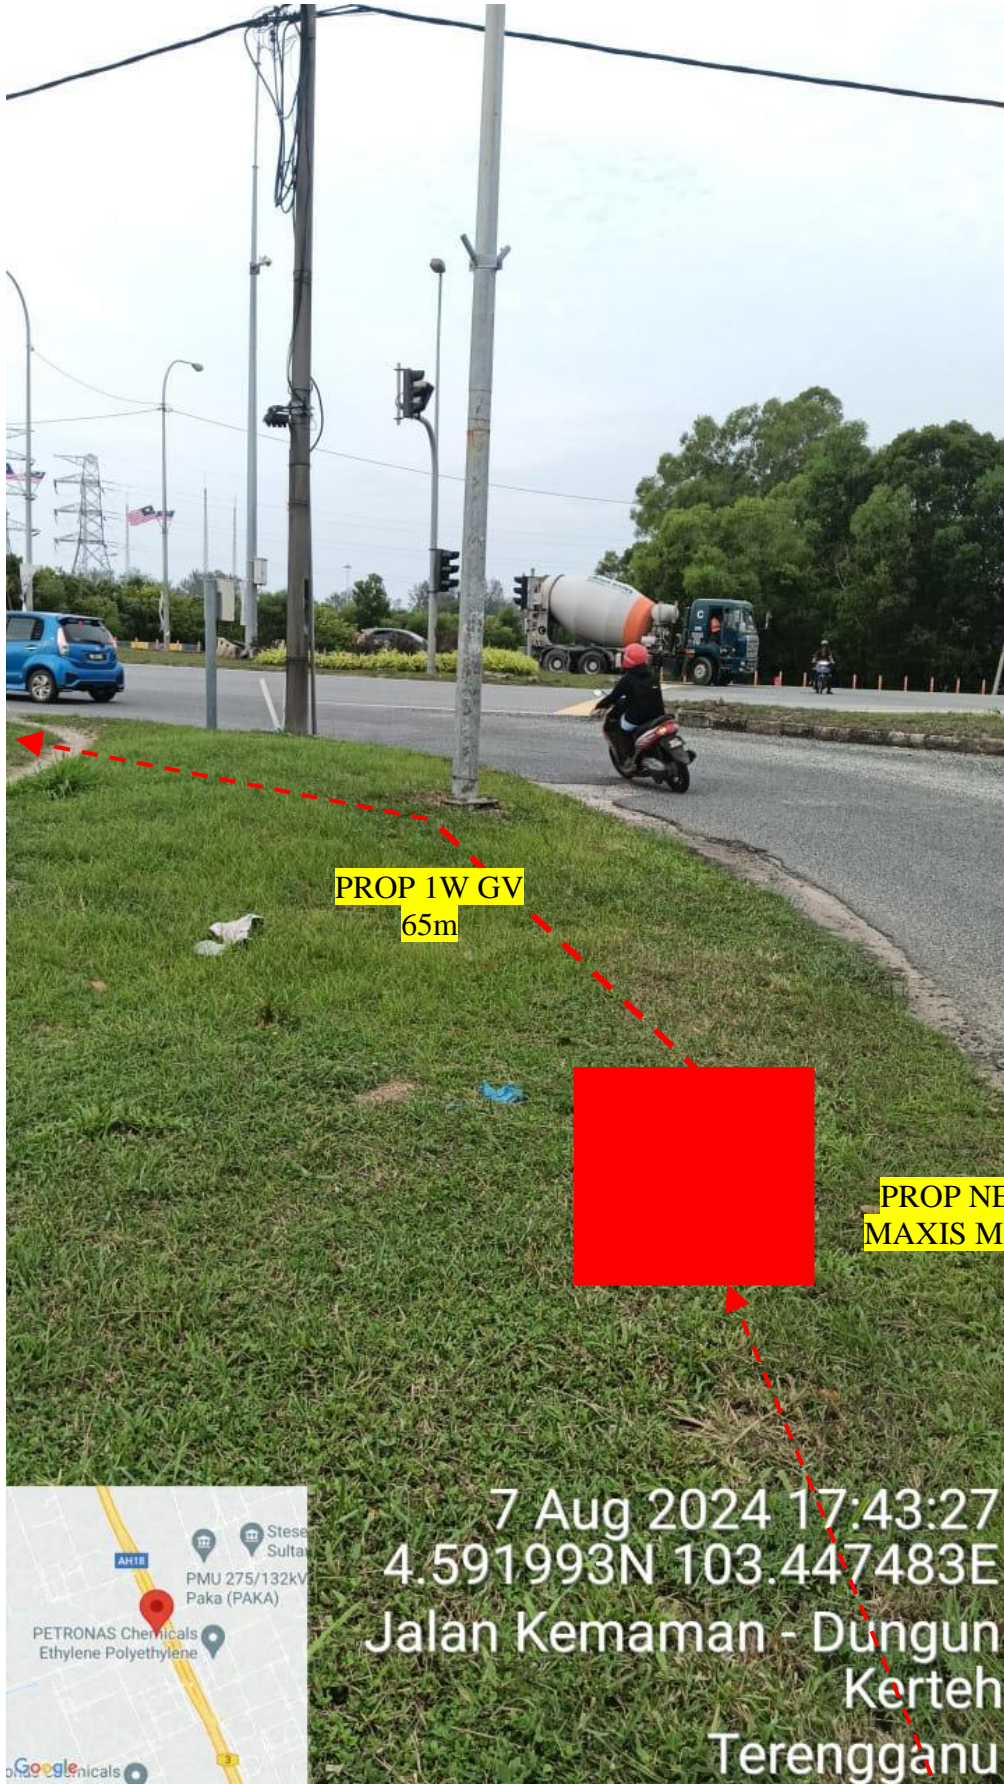

welcome to the
world of maxis

**Kompleks Pentadbiran Petrokimia PETRONAS (4.587863, 103.438568)
24300 Kerteh, Terengganu**

Prepared by:

4.0 OSP ROUTE

CABLE ROUTE

Remark:

- Proposed Gi Pipe.

CABLE ROUTE

CABLE ROUTE

Remark:

-

CABLE ROUTE

Remark:

-

CABLE ROUTE

Remark:

-

CABLE ROUTE

Remark:

-

CABLE ROUTE

Remark:

-

CABLE ROUTE