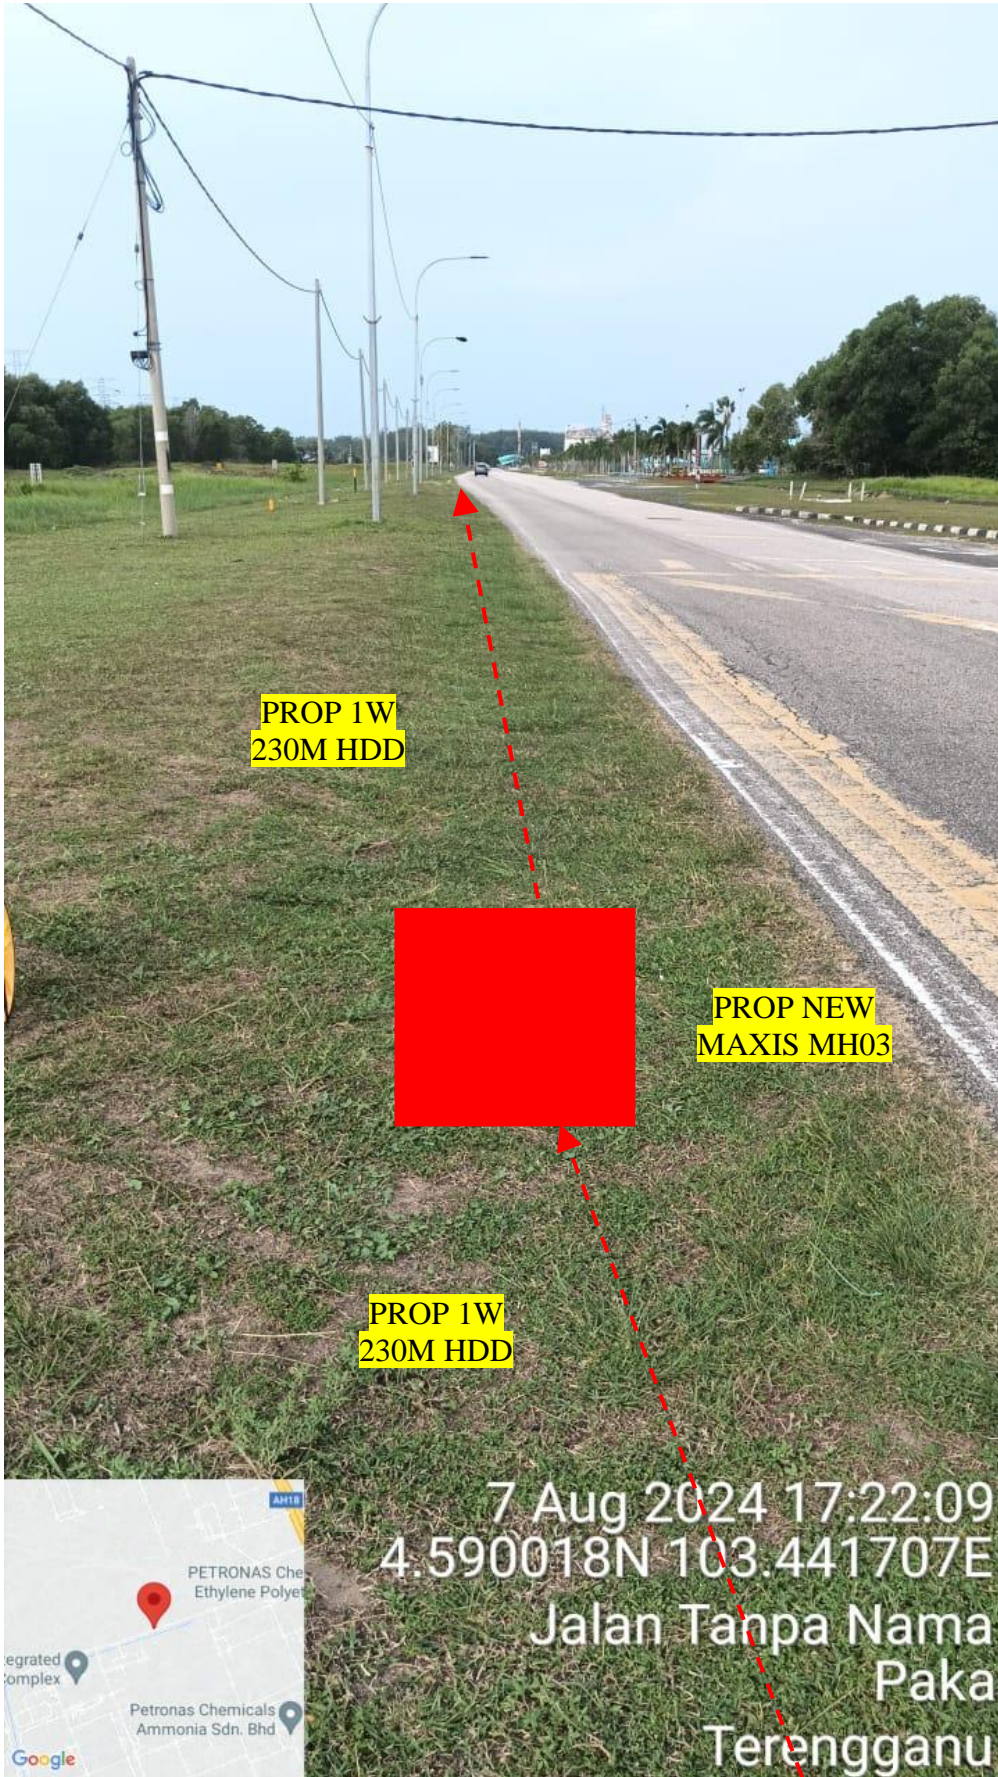

welcome to the
world of maxis

**Kompleks Pentadbiran Petrokimia PETRONAS (4.587863, 103.438568)
24300 Kerteh, Terengganu**

Prepared by:

4.0 OSP ROUTE

CABLE ROUTE

Remark:

- Proposed Gi Pipe.

CABLE ROUTE

Remark:

-

CABLE ROUTE

Remark:

-

CABLE ROUTE

Remark:

-

CABLE ROUTE

Remark:

-

CABLE ROUTE

Remark:

-

CABLE ROUTE

Remark: