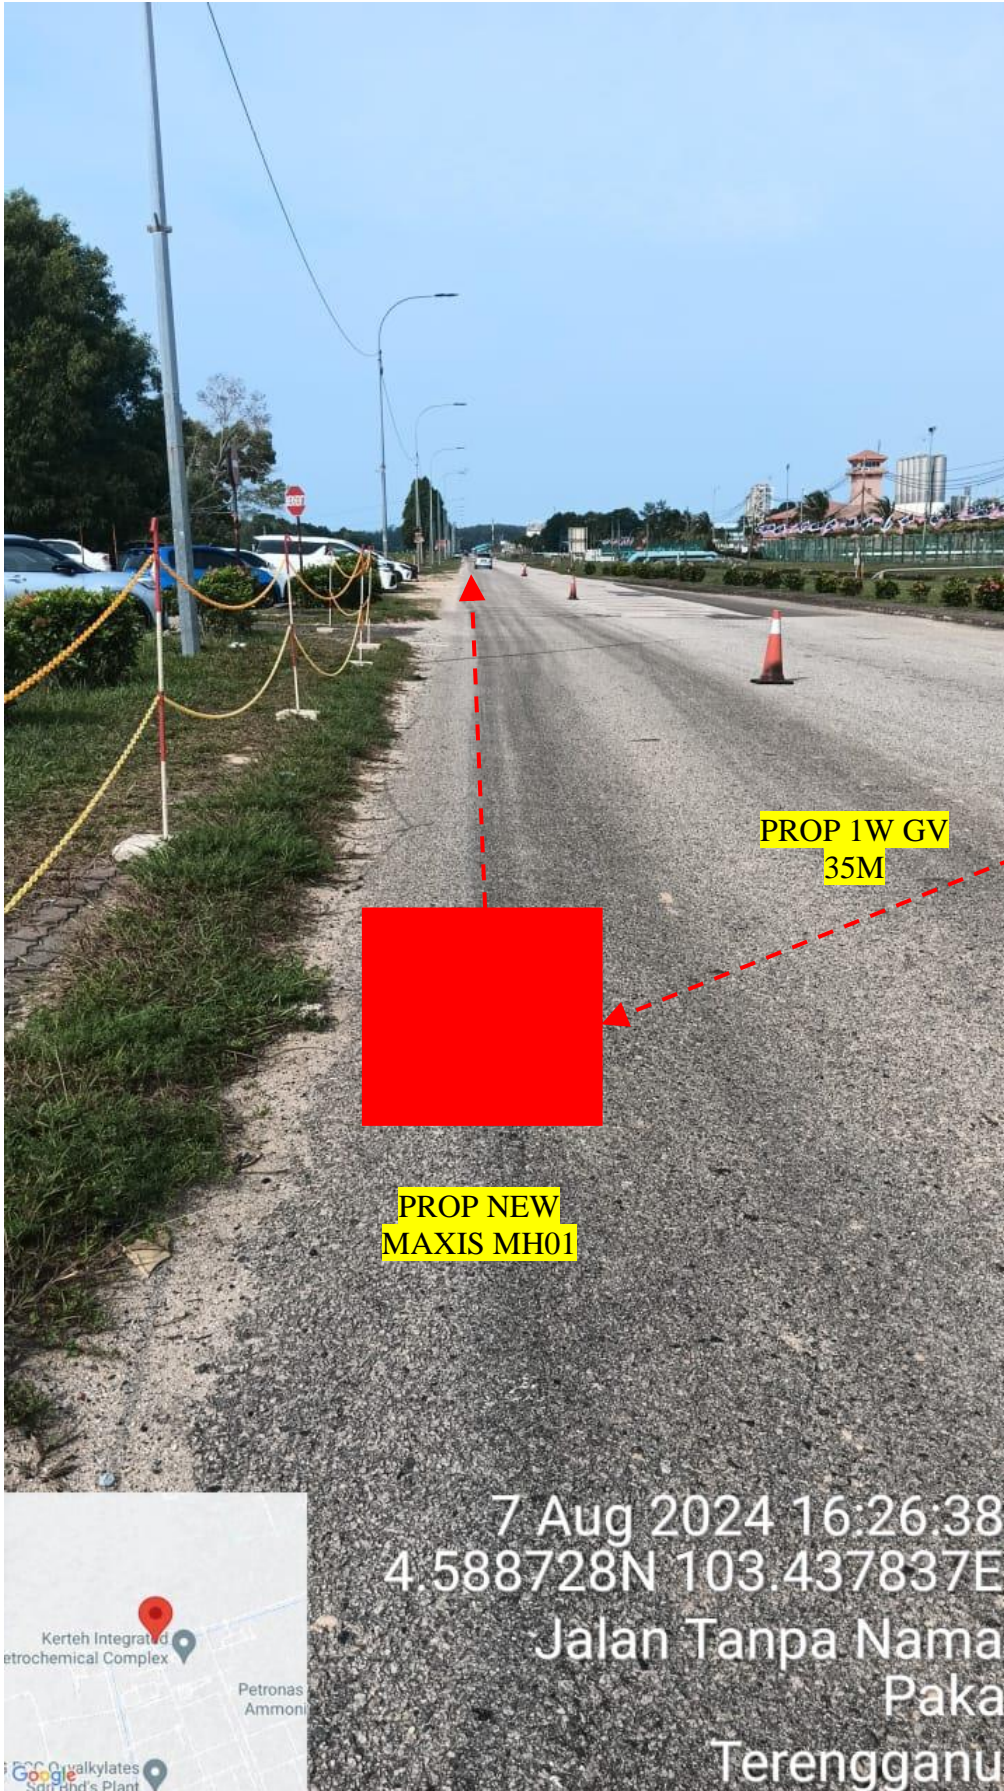

welcome to the
world of maxis

**Kompleks Pentadbiran Petrokimia PETRONAS (4.587863, 103.438568)
24300 Kerteh, Terengganu**

Prepared by:

4.0 OSP ROUTE

CABLE ROUTE

Remark:

- Proposed Gi Pipe.

CABLE ROUTE

Remark:

-

CABLE ROUTE

Remark:

-

CABLE ROUTE

Remark:

-

CABLE ROUTE

Remark:

-

CABLE ROUTE

Remark:

-

CABLE ROUTE

Remark: