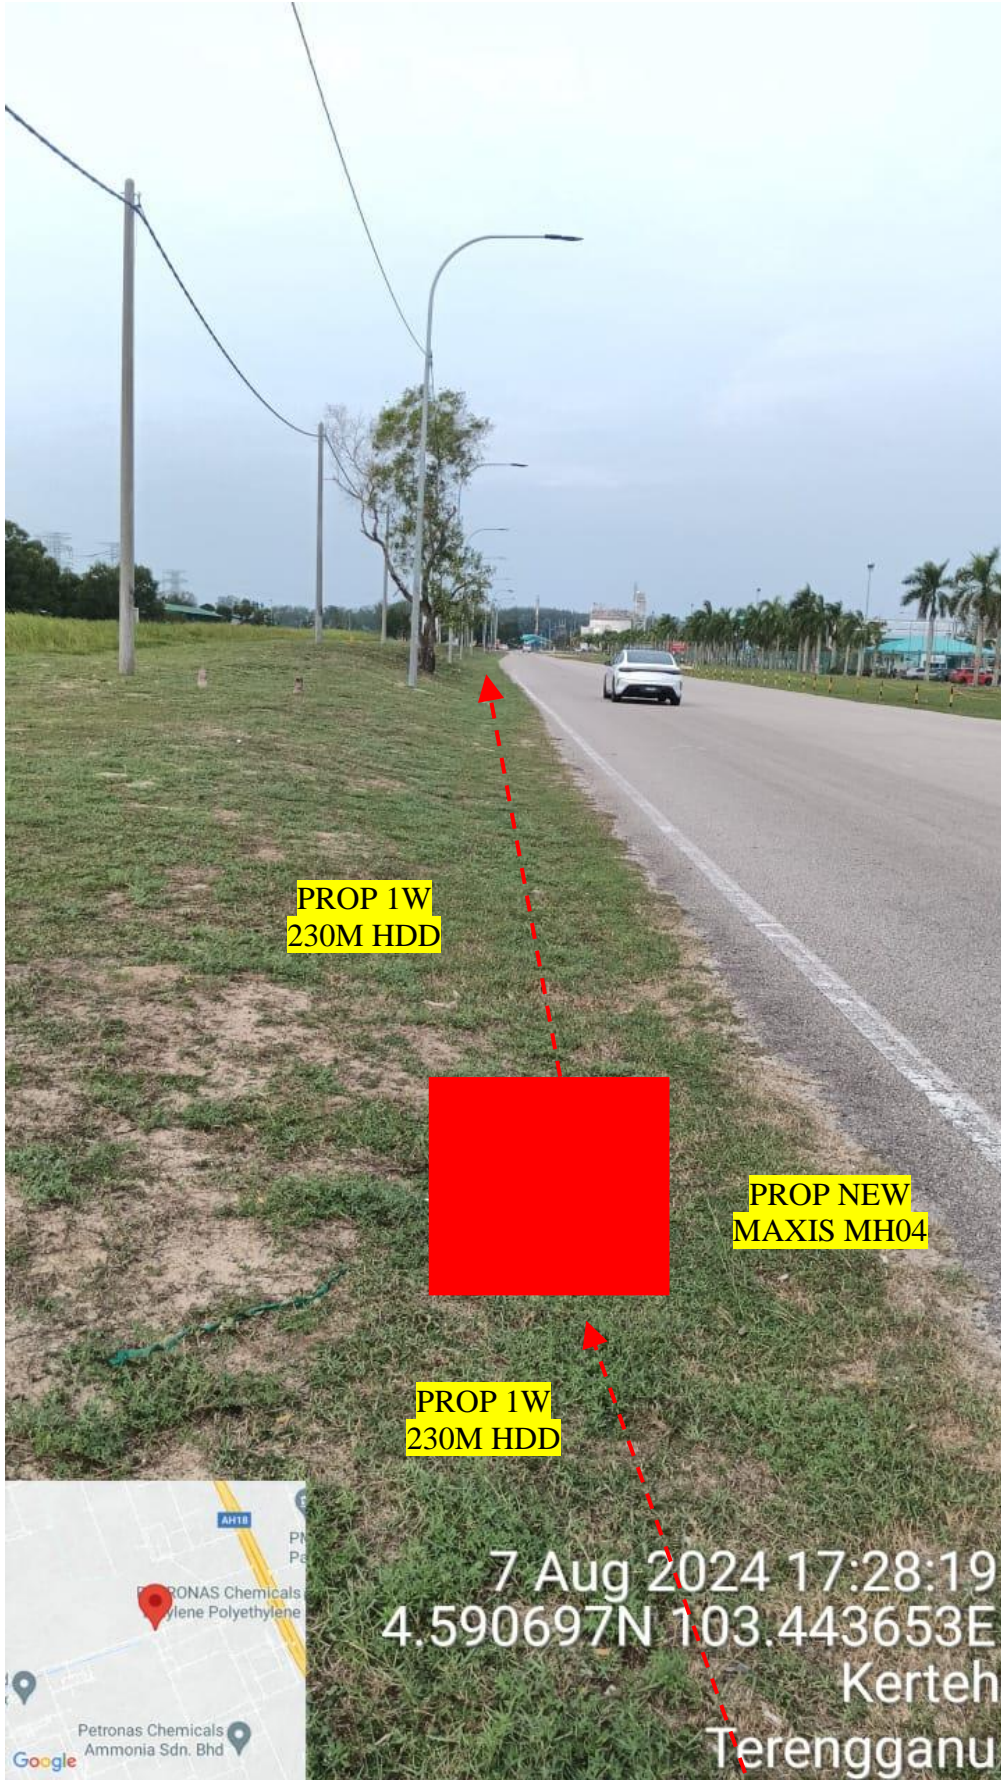

welcome to the
world of maxis

**Kompleks Pentadbiran Petrokimia PETRONAS (4.587863, 103.438568)
24300 Kerteh, Terengganu**

Prepared by:

4.0 OSP ROUTE

CABLE ROUTE

Remark:

- Proposed Gi Pipe.

CABLE ROUTE

CABLE ROUTE

Remark:

-

CABLE ROUTE

Remark:

-

CABLE ROUTE

Remark:

-

CABLE ROUTE

Remark:

-

CABLE ROUTE

Remark:

-

CABLE ROUTE