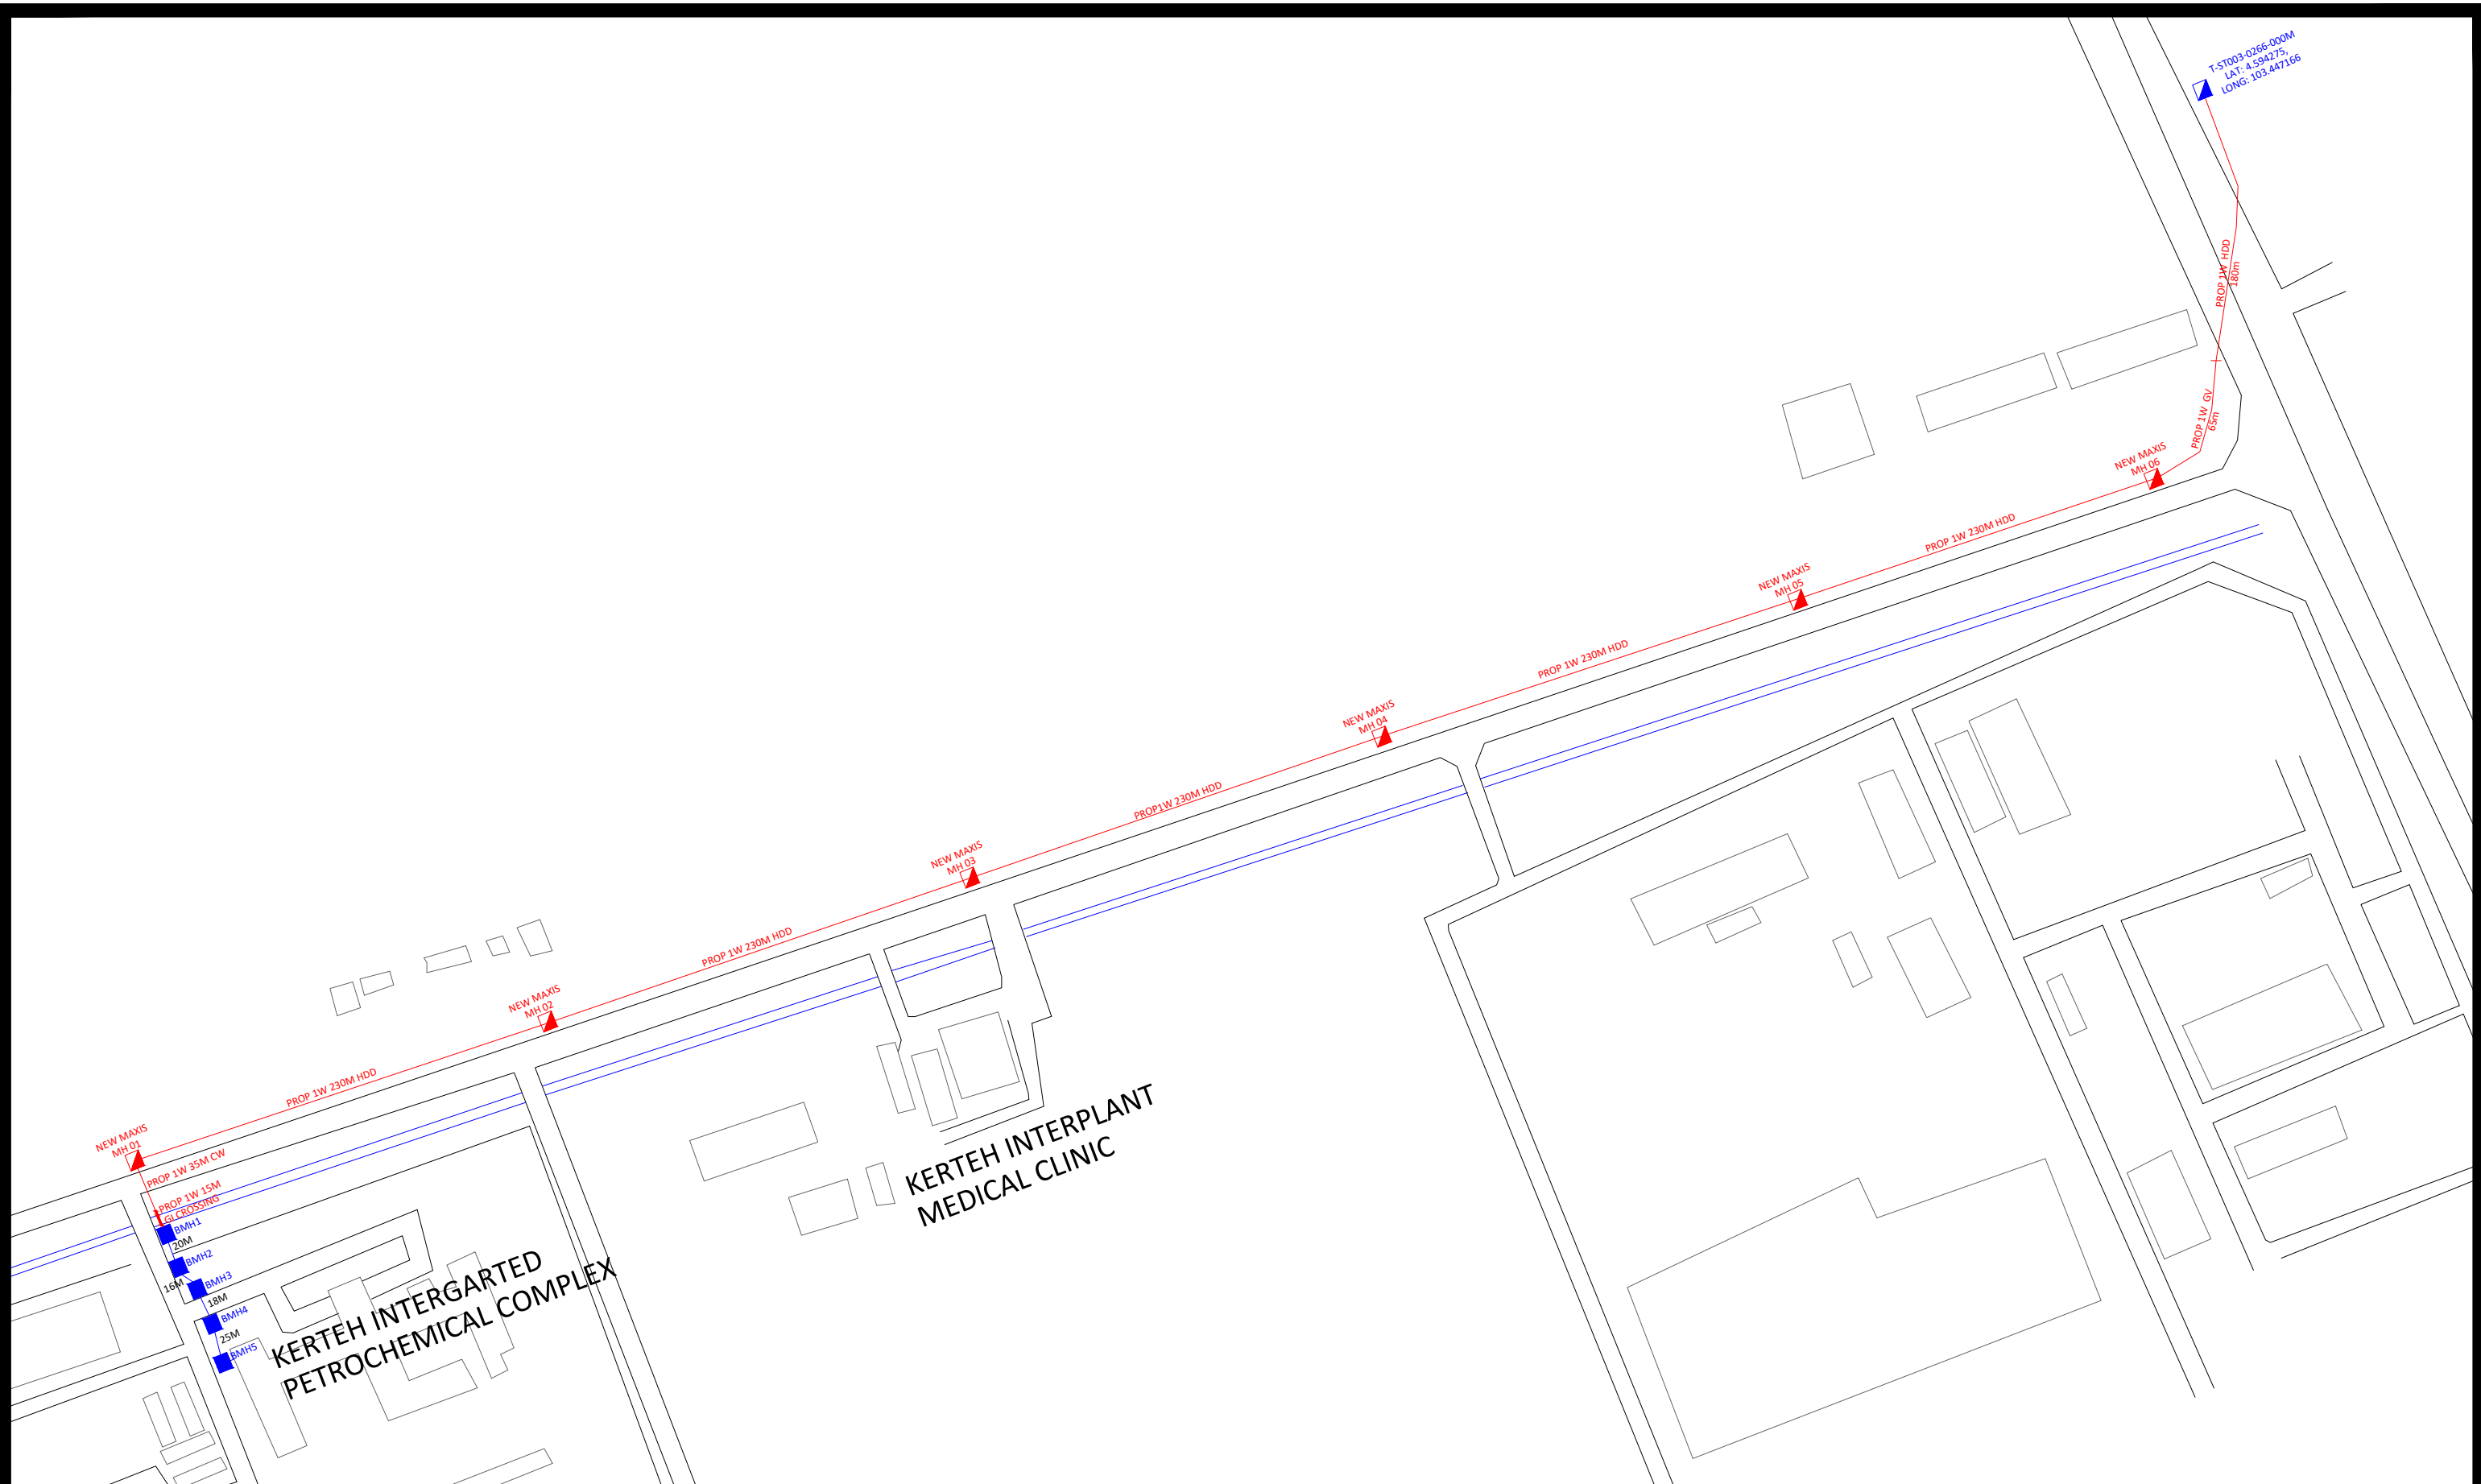

welcome to the  
world of maxis

**Kompleks Pentadbiran Petrokimia PETRONAS (4.587863, 103.438568)  
24300 Kerteh, Terengganu**

**Prepared by:**

T-ST003-0266-000M  
 LAT: 4.594775,  
 LONG: 103.447166

**MAXIS BROADBAND SDN BHD**  
 Tingkat 8, Block 1A, Plaza Central,  
 Jalan Stesen Central 5,  
 Kuala Lumpur Central,  
 50470 Kuala Lumpur.

**TITLE:**

SITE PLAN  
 KIPC, KERTEH

Designed by:

Prepared by:

Job No:

Approved by:

Sheet No:

Rev: