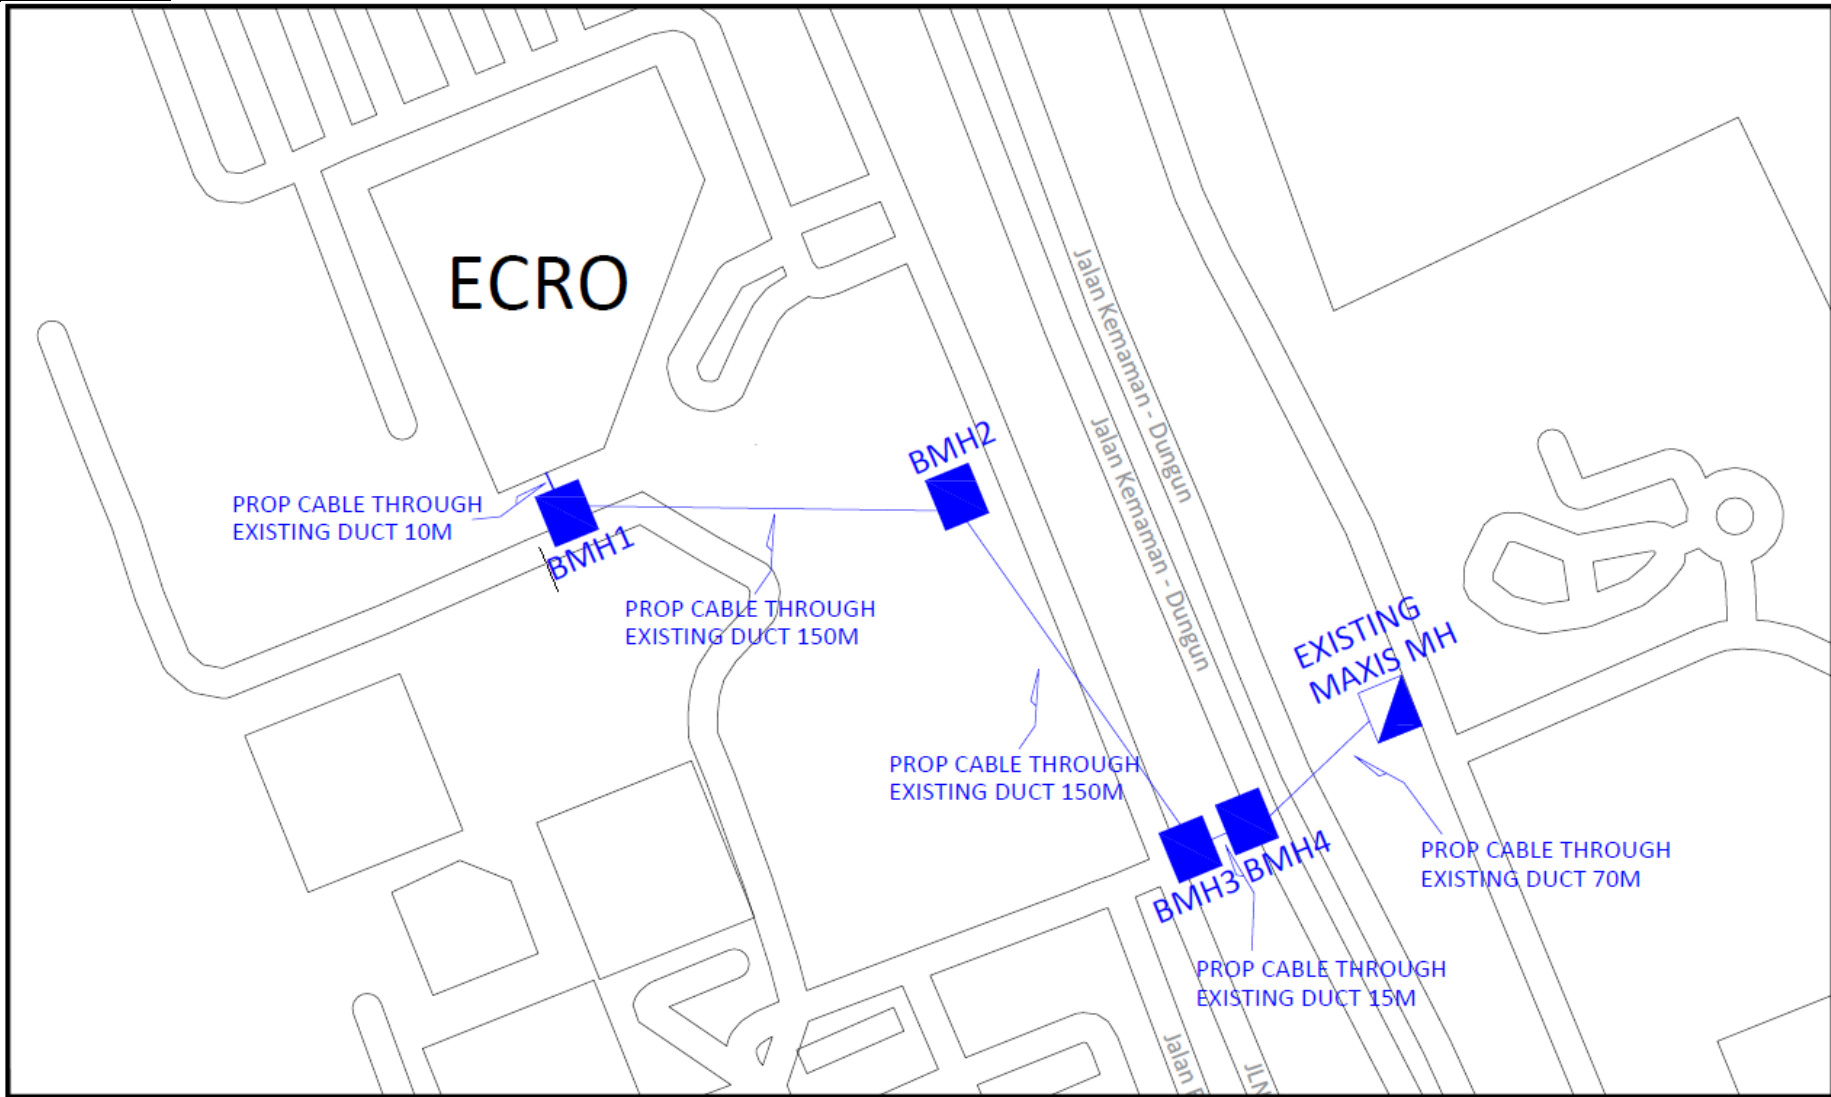

Prepared by:

2.1 Summary of Fiber Routing at customer premise

2.2 Site Plan Layout

MAXIS BROADBAND SDN BHD
Tingkat 8, Block 1A, Plaza Central,
Jalan Stesen Central 5,
Kuala Lumpur Central,
50470 Kuala Lumpur.

TITLE:

SITE PLAN
ECRO, KERTEH

Designed by:

Prepared by:

Job No:

Approved by:

Sheet No:

Rev: