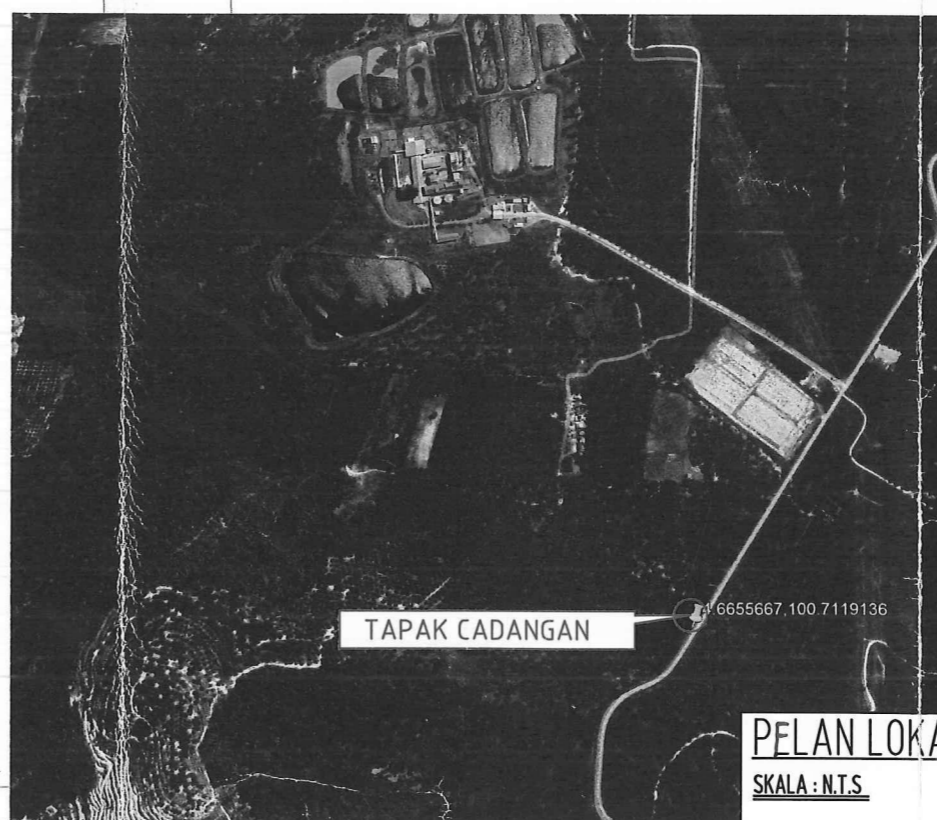

PDT PWF
TERONG

PDT YUEN TUNG
PREMIX

PELAN TAPAK
 SKALA: 1:4000

29 NOV 2022

ENGINEER'S SIGNATURE

PROJECT
 BEKALAN ELEKTRIK KE KILANG DI ATAS
 LOT 698, MUKIM TERUNG,
 LARUT MATANG UNTUK TETUAN
 YUEN TUNG PREMIX SDN. BHD.

TITLE
 SITE & LOCATION PLAN

POWER SPECTRA CONSULT
 12, Hala Datoh 1, Jalan Datoh,
 30000 Ipoh, Perak Darul Ridzuan,
 Malaysia.
 T: 05-2551062
 E: info.powerspectra@gmail.com

SCALE: AS SHOWN	DRAWN BY: LIM
DATE: NOV 2022	CHECKED BY: LIM
ACAD FILE:	
DRAWING NO: PSC/M&E/2248/22/SITE-E	

C/S 7m x 5m di atas meter kiosk
 Ir. Muhammad Subain bin Mohd. Nor
 Head of Asset / Senior Engineer
 (System Planning & Design & LV)
 & Performance & Kuala Kangsar
 Asset Planning & Performance - Perak
 Distribution Network
 Bahagian Pemanagiran TNB