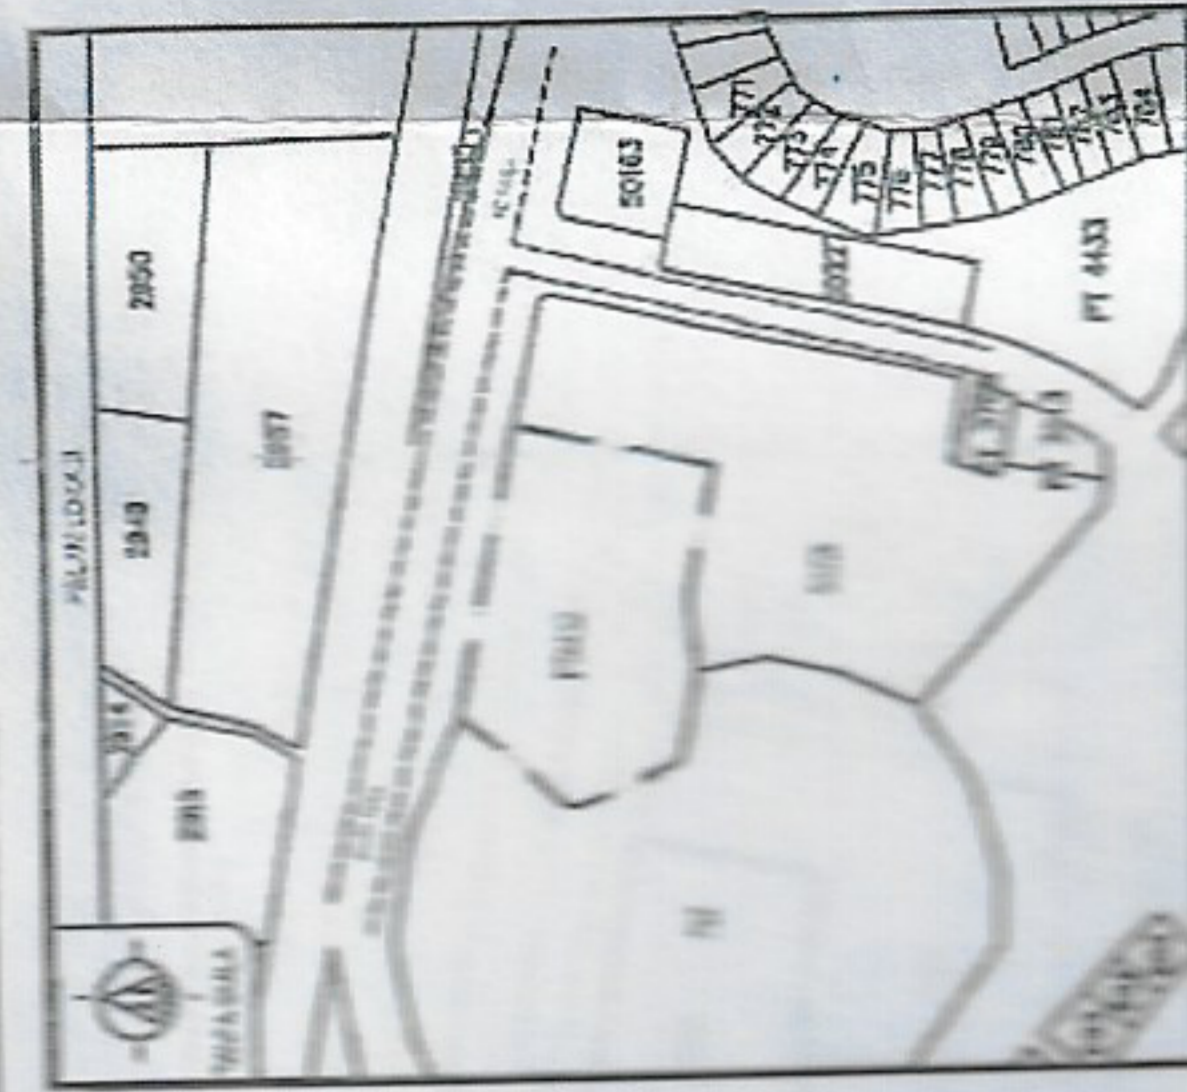

JASA KEPADA RAYA
JABATAN KERJA RAYA
JALAN KEMERDEKAAN
62508 448
62509 214

CAWANGAN KEJURUTERAAN ELEKTRIK

SALING BERTIAH BHD.
BERSEKUTUAN TERHADAP
KEMERDEKAAN
10, JALAN KEMERDEKAAN
62508 448

PEMBINAAN PUSAT ISLAM
BAHAGIAN KETERANGAN JAYA,
BUKIT RASAU,
GUNGAH TERENGGANU

PROJEK
NO. PROJEK
NO. RAKAM
550310-01-00-00-00-01

NO. PROJEK	
NO. RAKAM	
NO. BUKU	
NO. HALAMAN	

SYMBOL	DESCRIPTION	QUANTITY
CH 40.00	40 TELEPHONE WAREHOUSE	1
CH 40.00	40 TELEPHONE WAREHOUSE	1
CH 40.00	40 TELEPHONE WAREHOUSE (SIZE 750mm x 750mm x 100mm)	1
CH 40.00	40 TELEPHONE WAREHOUSE (SIZE 1000mm x 1000mm x 100mm)	1
CH 40.00	40 TELEPHONE WAREHOUSE (SIZE 1500mm x 1500mm x 100mm)	1
CH 40.00	40 TELEPHONE WAREHOUSE (SIZE 2000mm x 2000mm x 100mm)	1
CH 40.00	40 TELEPHONE WAREHOUSE (SIZE 2500mm x 2500mm x 100mm)	1
CH 40.00	40 TELEPHONE WAREHOUSE (SIZE 3000mm x 3000mm x 100mm)	1
CH 40.00	40 TELEPHONE WAREHOUSE (SIZE 3500mm x 3500mm x 100mm)	1
CH 40.00	40 TELEPHONE WAREHOUSE (SIZE 4000mm x 4000mm x 100mm)	1
CH 40.00	40 TELEPHONE WAREHOUSE (SIZE 4500mm x 4500mm x 100mm)	1
CH 40.00	40 TELEPHONE WAREHOUSE (SIZE 5000mm x 5000mm x 100mm)	1
CH 40.00	40 TELEPHONE WAREHOUSE (SIZE 5500mm x 5500mm x 100mm)	1
CH 40.00	40 TELEPHONE WAREHOUSE (SIZE 6000mm x 6000mm x 100mm)	1
CH 40.00	40 TELEPHONE WAREHOUSE (SIZE 6500mm x 6500mm x 100mm)	1
CH 40.00	40 TELEPHONE WAREHOUSE (SIZE 7000mm x 7000mm x 100mm)	1
CH 40.00	40 TELEPHONE WAREHOUSE (SIZE 7500mm x 7500mm x 100mm)	1
CH 40.00	40 TELEPHONE WAREHOUSE (SIZE 8000mm x 8000mm x 100mm)	1
CH 40.00	40 TELEPHONE WAREHOUSE (SIZE 8500mm x 8500mm x 100mm)	1
CH 40.00	40 TELEPHONE WAREHOUSE (SIZE 9000mm x 9000mm x 100mm)	1
CH 40.00	40 TELEPHONE WAREHOUSE (SIZE 9500mm x 9500mm x 100mm)	1
CH 40.00	40 TELEPHONE WAREHOUSE (SIZE 10000mm x 10000mm x 100mm)	1

(100 mm)
(100 mm)
 To nearby mainhold (90m)
 WORKING DITAWING
 PELAN TAPAK

IBEM / RL = 50.80m
 PAKU ATAS 21/11/17
 S = 46458.617
 E = 46527.620

IBEM / RL = 27.40m
 PAKU ATAS 03/03/17
 S = 46528.448
 E = 46527.214