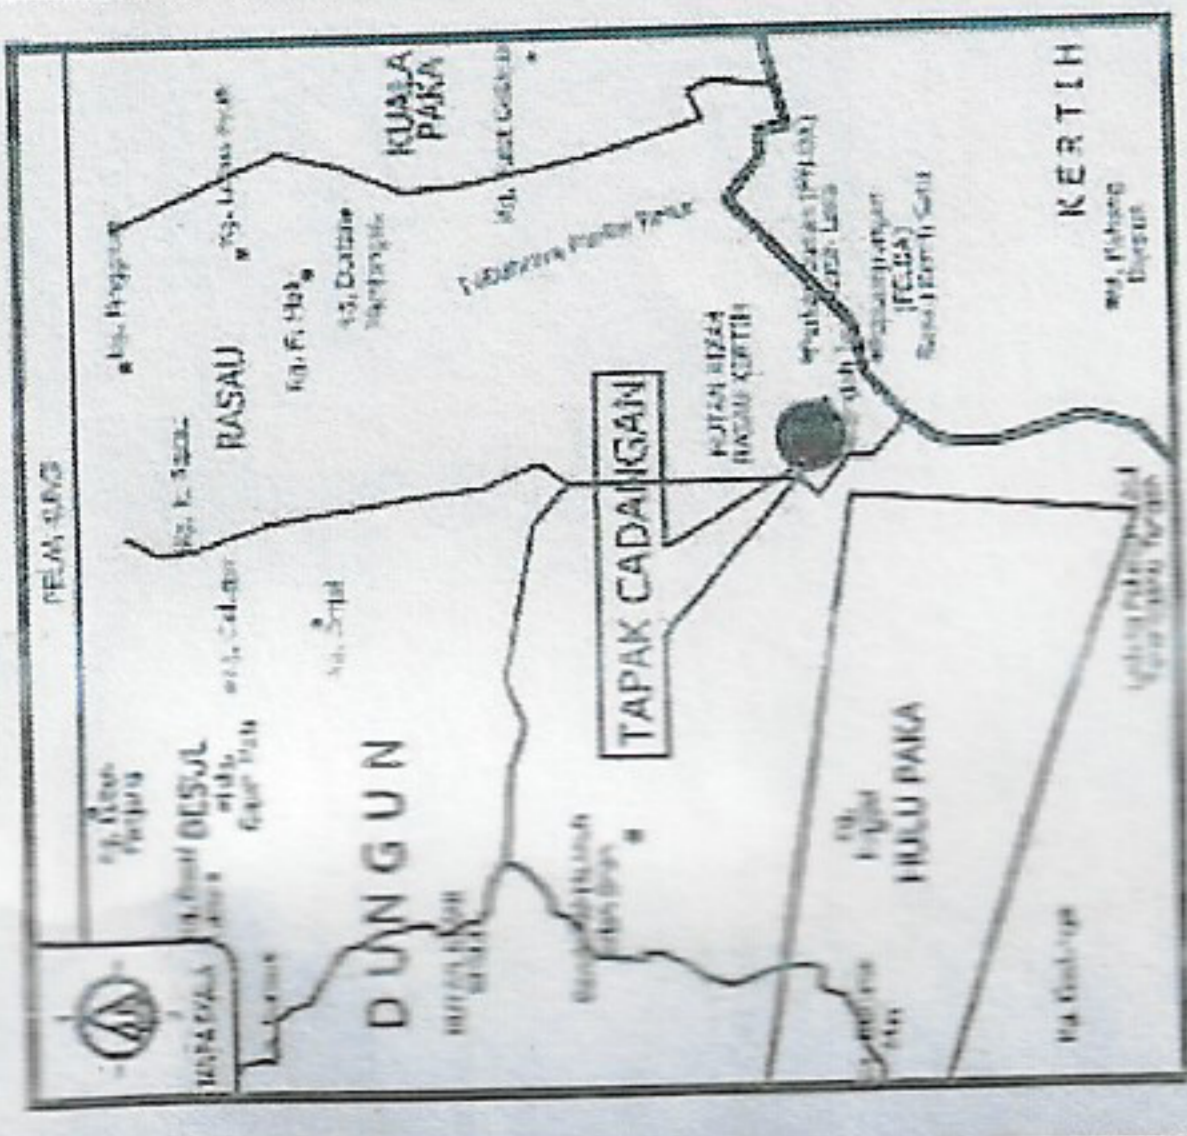

JASA KEPADA RAYA
JABATAN KERJA RAYA
JALAN KEMERDEKAAN
62508 448
62509 214

CAWANGAN KEJURUTERAAN ELEKTRIK

SALING BERTIAH BHD.
BERSEKUTUAN TERHADAP
KEMERDEKAAN
10, JALAN KEMERDEKAAN
62508 448

PEMBINAAN PUSAT ISLAM
BAHAGIAN KETERANGAN JAYA,
BUKIT RASAU,
GUNGAH TERENGGANU

PROJEK
NO. PROJEK
NO. RAKAM
550310-01-00-00-00-01

NO. PROJEK	
NO. RAKAM	
NO. BUKU	
NO. HALAMAN	

SYMBOL	DESCRIPTION	QUANTITY
CH 40.00	40 TELEPHONE WAREHOUSE	1
CH 40.00	40 TELEPHONE WAREHOUSE	1
CH 40.00	40 TELEPHONE WAREHOUSE (SIZE 750mm x 750mm x 100mm)	1
CH 40.00	40 TELEPHONE WAREHOUSE (SIZE 1000mm x 1000mm x 100mm)	1
CH 40.00	40 TELEPHONE WAREHOUSE (SIZE 1500mm x 1500mm x 100mm)	1
CH 40.00	40 TELEPHONE WAREHOUSE (SIZE 2000mm x 2000mm x 100mm)	1
CH 40.00	40 TELEPHONE WAREHOUSE (SIZE 2500mm x 2500mm x 100mm)	1
CH 40.00	40 TELEPHONE WAREHOUSE (SIZE 3000mm x 3000mm x 100mm)	1
CH 40.00	40 TELEPHONE WAREHOUSE (SIZE 3500mm x 3500mm x 100mm)	1
CH 40.00	40 TELEPHONE WAREHOUSE (SIZE 4000mm x 4000mm x 100mm)	1
CH 40.00	40 TELEPHONE WAREHOUSE (SIZE 4500mm x 4500mm x 100mm)	1
CH 40.00	40 TELEPHONE WAREHOUSE (SIZE 5000mm x 5000mm x 100mm)	1
CH 40.00	40 TELEPHONE WAREHOUSE (SIZE 5500mm x 5500mm x 100mm)	1
CH 40.00	40 TELEPHONE WAREHOUSE (SIZE 6000mm x 6000mm x 100mm)	1
CH 40.00	40 TELEPHONE WAREHOUSE (SIZE 6500mm x 6500mm x 100mm)	1
CH 40.00	40 TELEPHONE WAREHOUSE (SIZE 7000mm x 7000mm x 100mm)	1
CH 40.00	40 TELEPHONE WAREHOUSE (SIZE 7500mm x 7500mm x 100mm)	1
CH 40.00	40 TELEPHONE WAREHOUSE (SIZE 8000mm x 8000mm x 100mm)	1
CH 40.00	40 TELEPHONE WAREHOUSE (SIZE 8500mm x 8500mm x 100mm)	1
CH 40.00	40 TELEPHONE WAREHOUSE (SIZE 9000mm x 9000mm x 100mm)	1
CH 40.00	40 TELEPHONE WAREHOUSE (SIZE 9500mm x 9500mm x 100mm)	1
CH 40.00	40 TELEPHONE WAREHOUSE (SIZE 10000mm x 10000mm x 100mm)	1