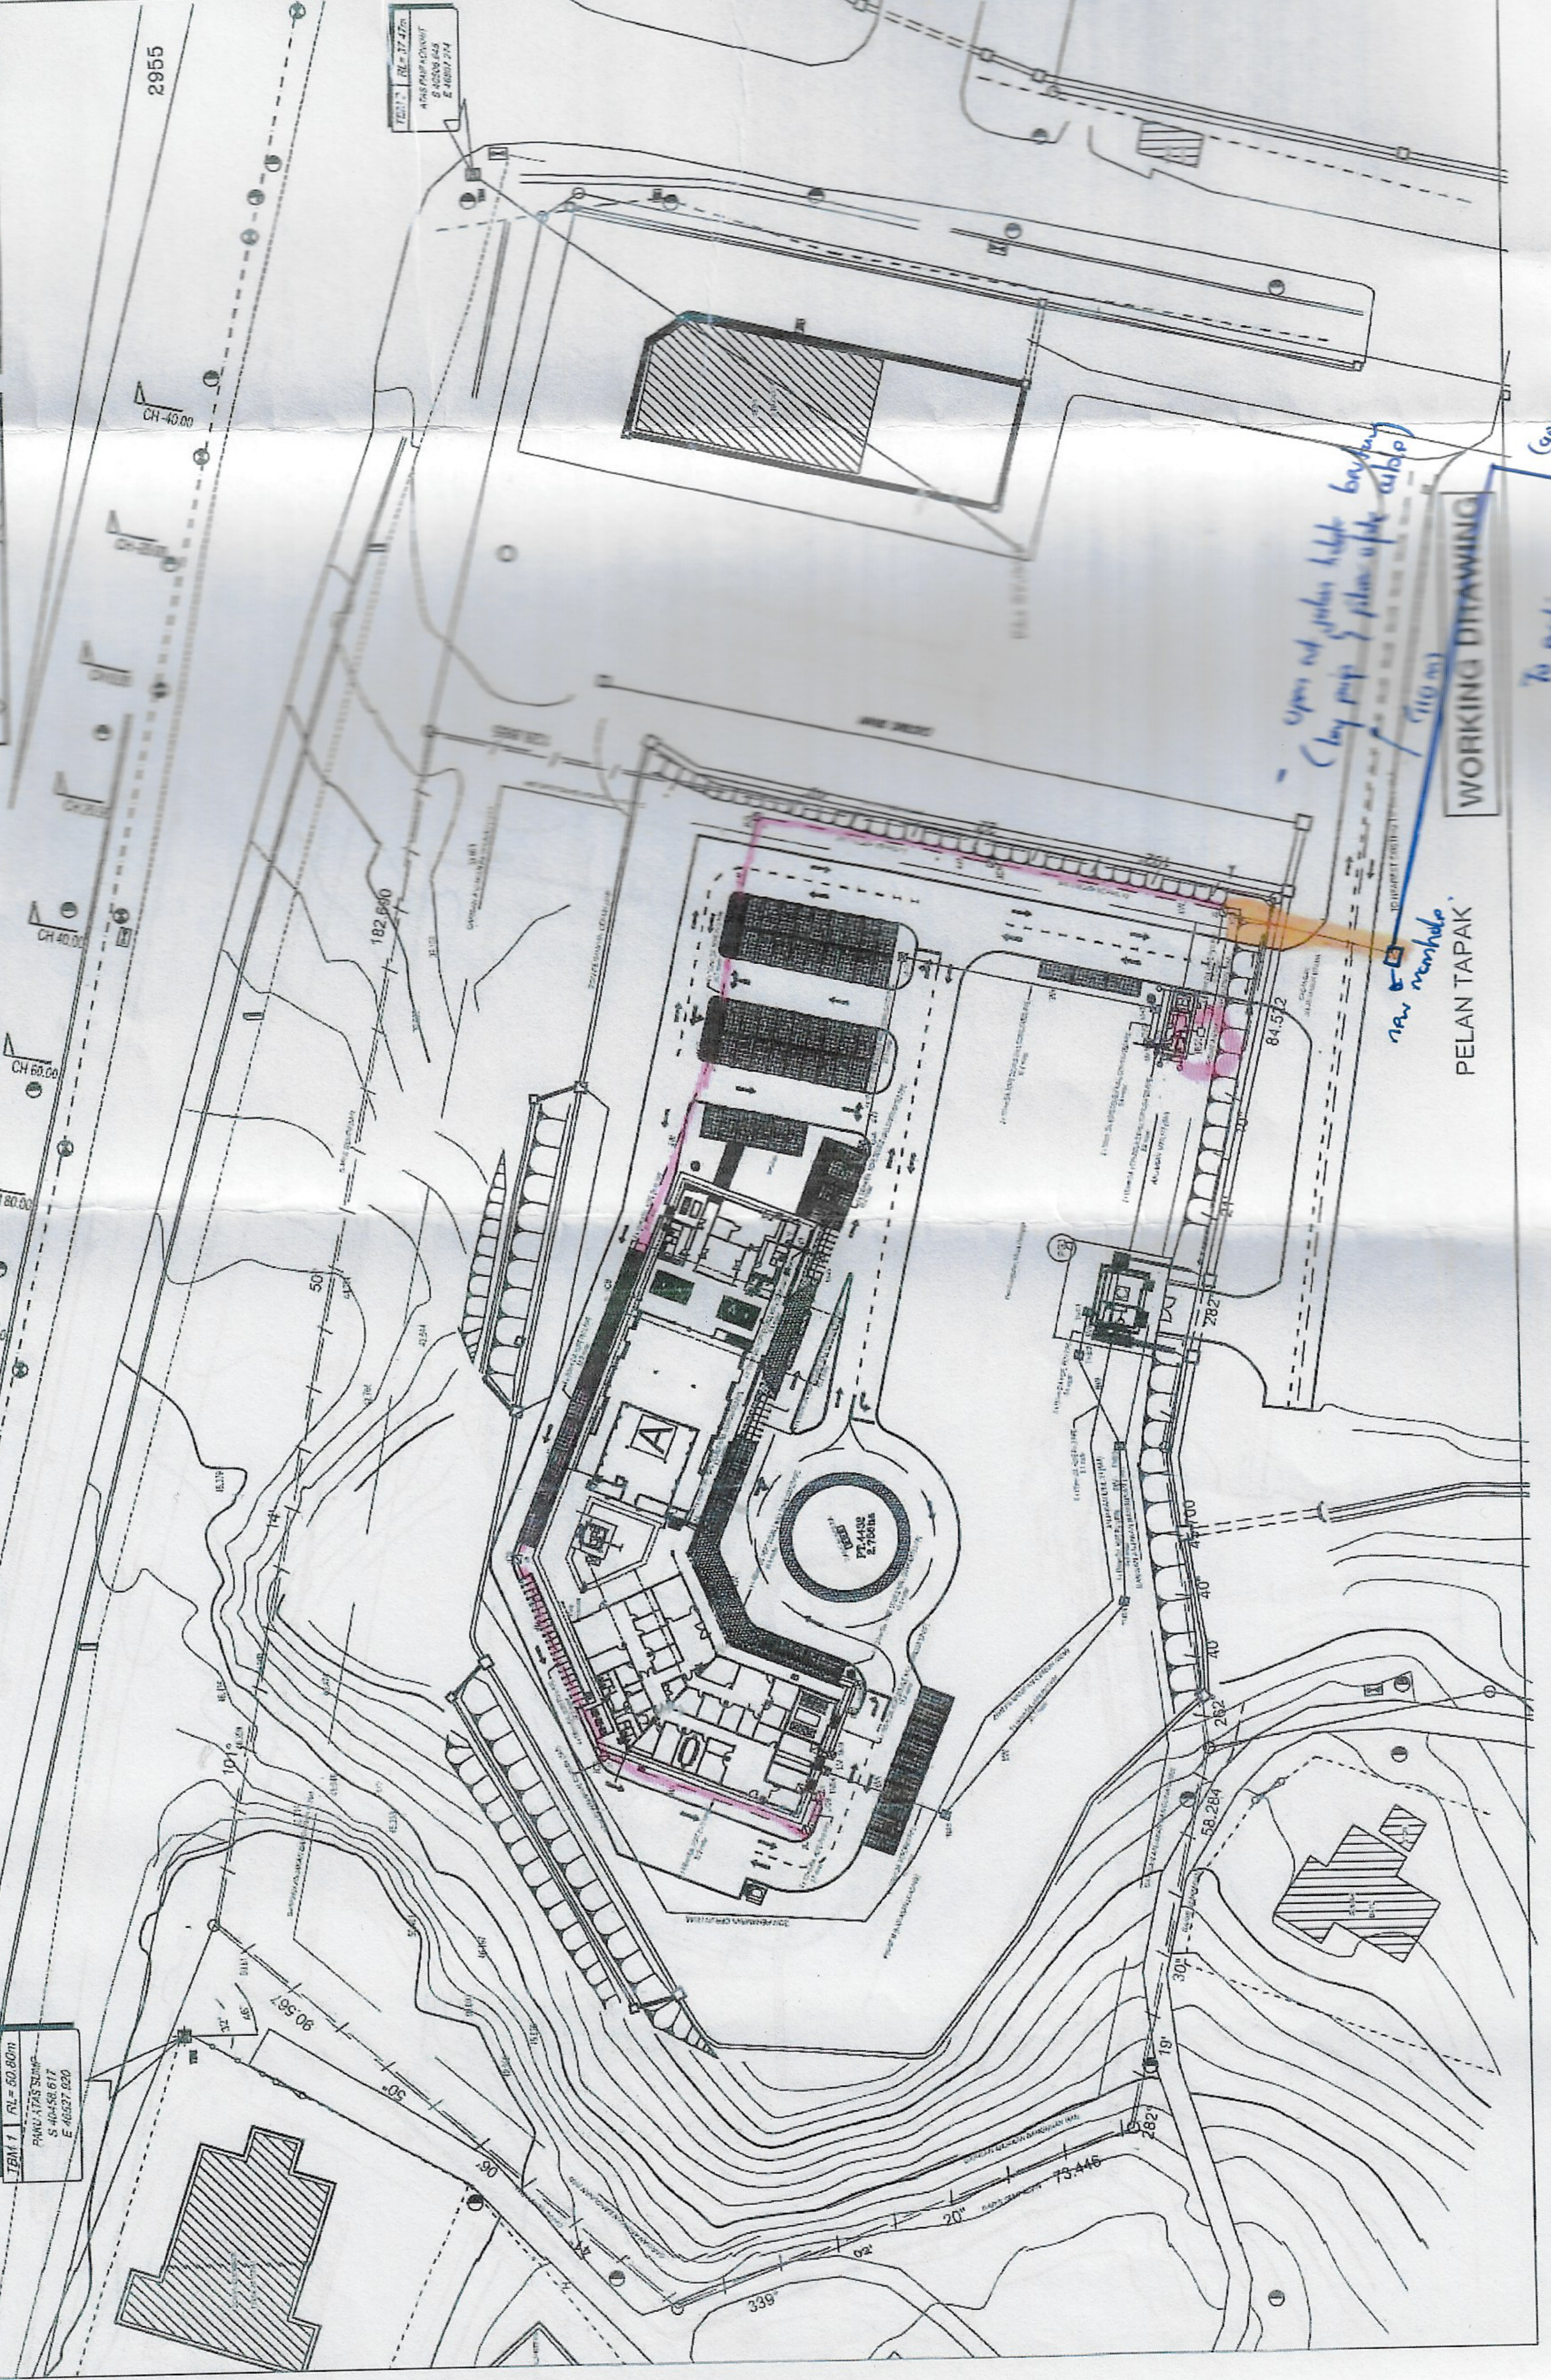

JASA KEPADA RAYA
JABATAN KERJA RAYA
JALAN KEMERDEKAAN
62508 448
62509 214

CAWANGAN KEJURUTERAAN ELEKTRIK

SALING BERTIAH BHD.
BERSEKUTUAN TERHADAP
KEMERDEKAAN
10, JALAN KEMERDEKAAN
62508 448

PEMBINAAN PUSAT ISLAM
BAHAGIAN KETERANGAN JAYA,
BUKIT RASAU,
GUNGAH TERENGGANU

PROJEK
NO. PROJEK
NO. RAKAM
550310-01-00-00-00-01

NO. PROJEK	
NO. RAKAM	
NO. BUKU	
NO. HALAMAN	

SYMBOL	DESCRIPTION	QUANTITY
CH 40.00	40 TELEPHONE WAREHOUSE	1
CH 40.00	40 TELEPHONE WAREHOUSE	1
CH 40.00	40 TELEPHONE WAREHOUSE (SIZE 750mm x 750mm x 100mm)	1
CH 40.00	40 TELEPHONE WAREHOUSE (SIZE 1000mm x 1000mm x 100mm)	1
CH 40.00	40 TELEPHONE WAREHOUSE (SIZE 1500mm x 1500mm x 100mm)	1
CH 40.00	40 TELEPHONE WAREHOUSE (SIZE 2000mm x 2000mm x 100mm)	1
CH 40.00	40 TELEPHONE WAREHOUSE (SIZE 2500mm x 2500mm x 100mm)	1
CH 40.00	40 TELEPHONE WAREHOUSE (SIZE 3000mm x 3000mm x 100mm)	1
CH 40.00	40 TELEPHONE WAREHOUSE (SIZE 3500mm x 3500mm x 100mm)	1
CH 40.00	40 TELEPHONE WAREHOUSE (SIZE 4000mm x 4000mm x 100mm)	1
CH 40.00	40 TELEPHONE WAREHOUSE (SIZE 4500mm x 4500mm x 100mm)	1
CH 40.00	40 TELEPHONE WAREHOUSE (SIZE 5000mm x 5000mm x 100mm)	1
CH 40.00	40 TELEPHONE WAREHOUSE (SIZE 5500mm x 5500mm x 100mm)	1
CH 40.00	40 TELEPHONE WAREHOUSE (SIZE 6000mm x 6000mm x 100mm)	1
CH 40.00	40 TELEPHONE WAREHOUSE (SIZE 6500mm x 6500mm x 100mm)	1
CH 40.00	40 TELEPHONE WAREHOUSE (SIZE 7000mm x 7000mm x 100mm)	1
CH 40.00	40 TELEPHONE WAREHOUSE (SIZE 7500mm x 7500mm x 100mm)	1
CH 40.00	40 TELEPHONE WAREHOUSE (SIZE 8000mm x 8000mm x 100mm)	1
CH 40.00	40 TELEPHONE WAREHOUSE (SIZE 8500mm x 8500mm x 100mm)	1
CH 40.00	40 TELEPHONE WAREHOUSE (SIZE 9000mm x 9000mm x 100mm)	1
CH 40.00	40 TELEPHONE WAREHOUSE (SIZE 9500mm x 9500mm x 100mm)	1
CH 40.00	40 TELEPHONE WAREHOUSE (SIZE 10000mm x 10000mm x 100mm)	1

(100 mm)
(100 mm)
 To nearby mainhold (90m)
 WORKING DITAWING
 PELAN TAPAK

IBEM / RL = 50.80m
 PAKU ATAS 21/11/17
 S = 46458.617
 E = 46527.620

IBEM / RL = 27.40m
 PAKU ATAS 03/03/17
 S = 46528.448
 E = 46527.214