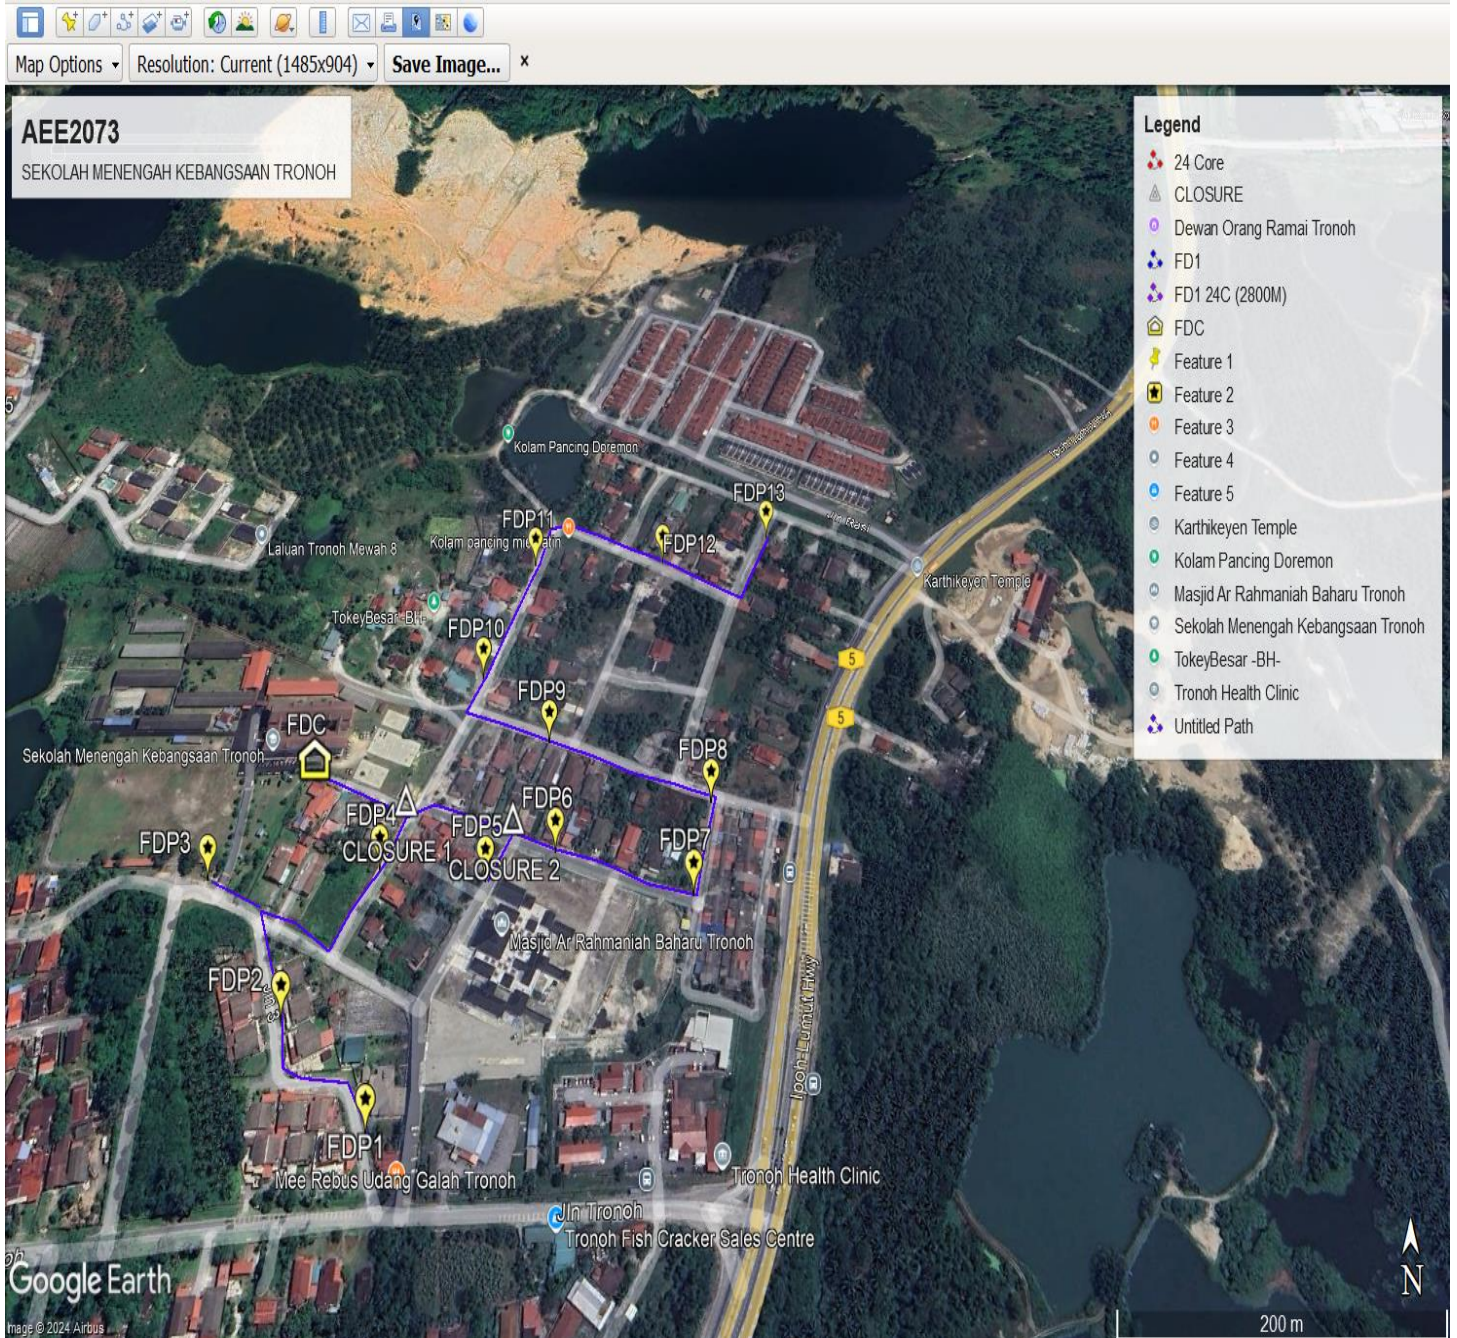

3.2 Proposed FDP and Closure