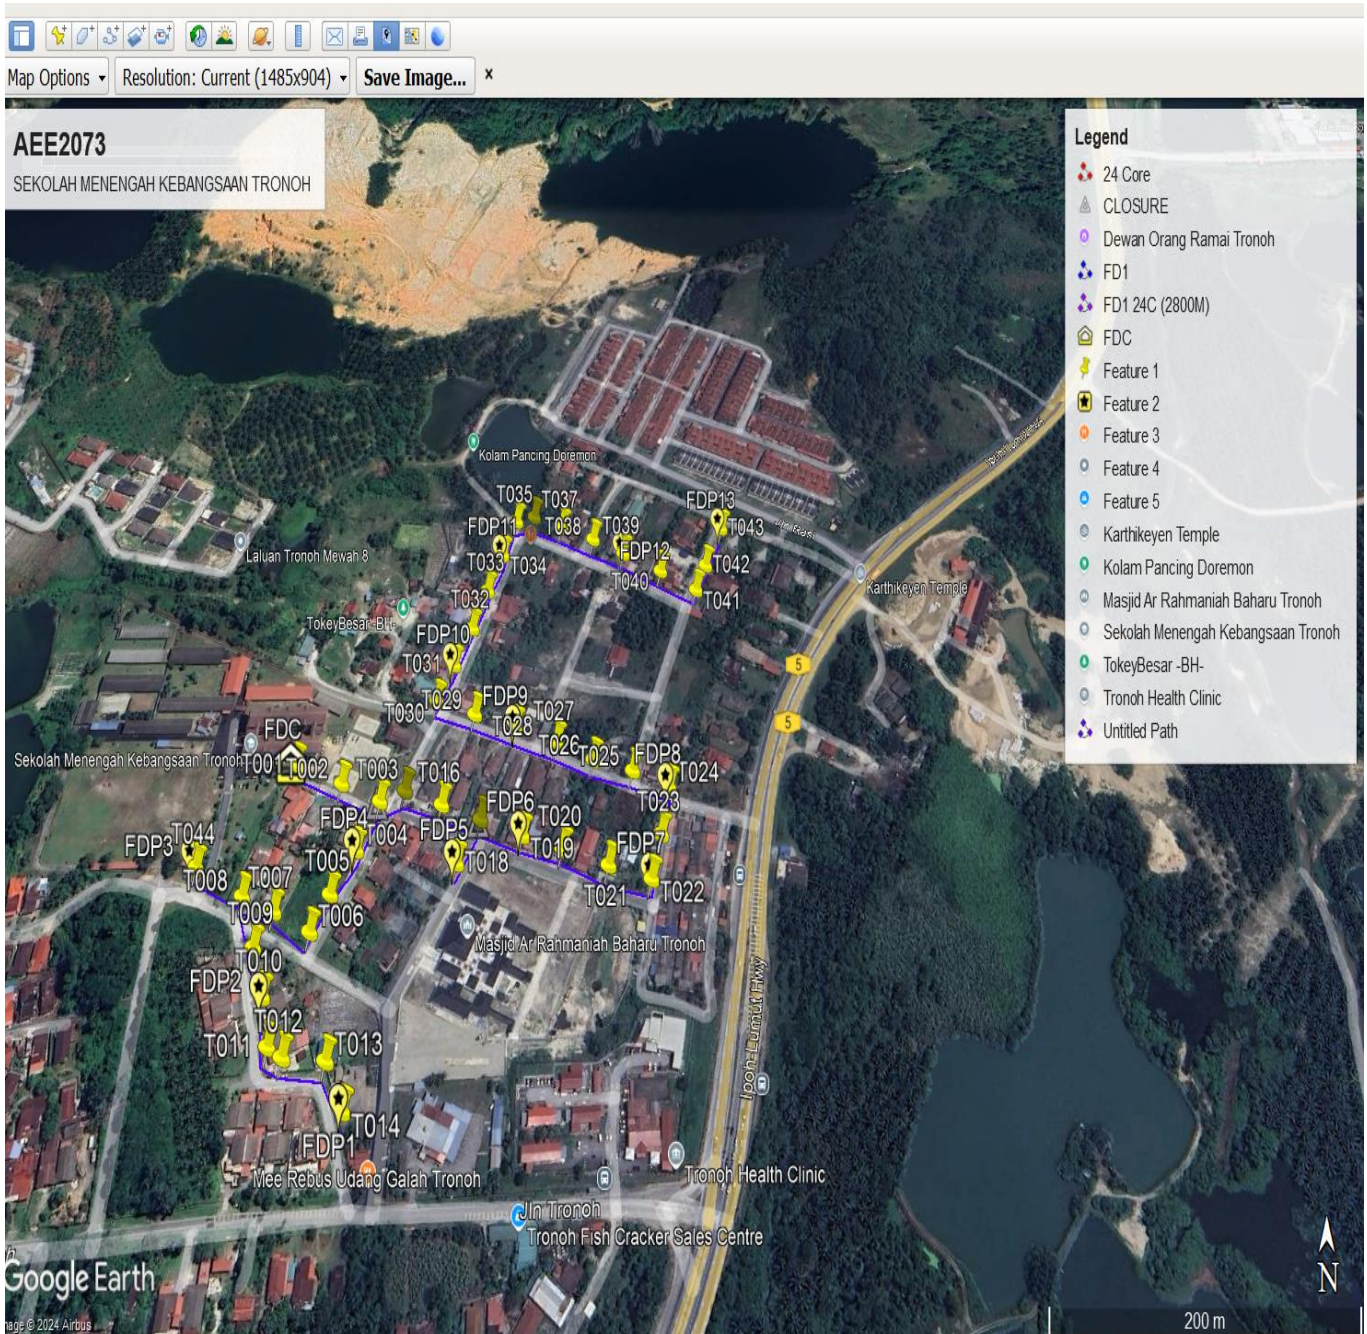

**End Point**

Site / Boundary Name	:	Kampung Tersusun Seri Khantan
Address	:	Kampung Tersusun Seri Khantan
District	:	Tronoh
Postcode	:	31750
State	:	Perak
GPS Coordinate	:	<a href="#">4.427117, 100.993702</a>
LRD	:	B

NO	OTHER INFORMATION	UNIT	QUANTITY
1	Installation of Short Span ADSS Fiber Cables	m	1400
2	Install New Pole	ea	44
3	Install New JRC7 Manhole	ea	0
4	Install GI Riser 100mm	ea	0
5	Install Fiber Distribution Point and Closure (Splicing, Termination and Testing)	ea	13
6	Estimated Time Required for Completion	days	30

## 2.0 LOCAL AUTHORITY SUMMARY

Daerah Kinta (Pejabat Tanah)

NO	ITEMS	Owner	Quantity	Distance (m)
1	HDD	JKR	-	-
		Majlis	-	-
		Estate / Private Land	-	-
2	New Pole	JKR	-	-
		Majlis (Pejabat Tanah)	44	1400
		Estate / Private Land	-	-
<b>Total Distance (m)</b>				<b>1400</b>

#### 3.1 Overview Site Area (Propose New Pole)