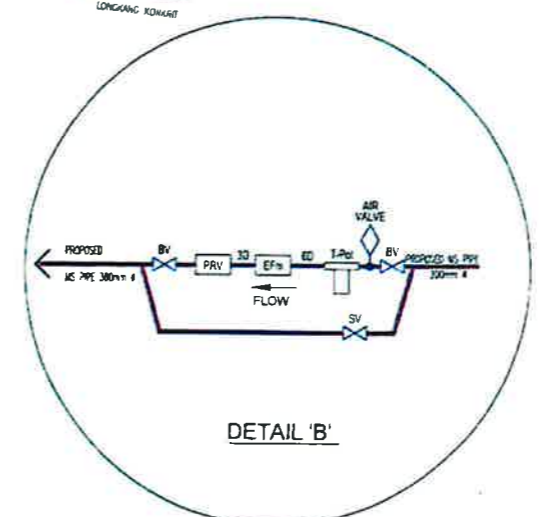

# **LUKISAN TAPAK**

**SERADA REALTY SDN. BHD.**

**LEGENDS**

	- EXISTING PIPE 250mm
	- PROPOSED 200mm ML-UPVC PIPE
	- PROPOSED 250mm ML-UPVC PIPE
	- PROPOSED 250mm MS PIPE
	- PROPOSED 300mm MS PIPE
	- PROPOSED 100mm MS PIPE
	- PROPOSED 150mm MS PIPE
	- DENOTES SCOUR VALVE
	- DENOTES SLUCE VALVE
	- DENOTES AIR VALVE
	- DENOTES HYDRANT