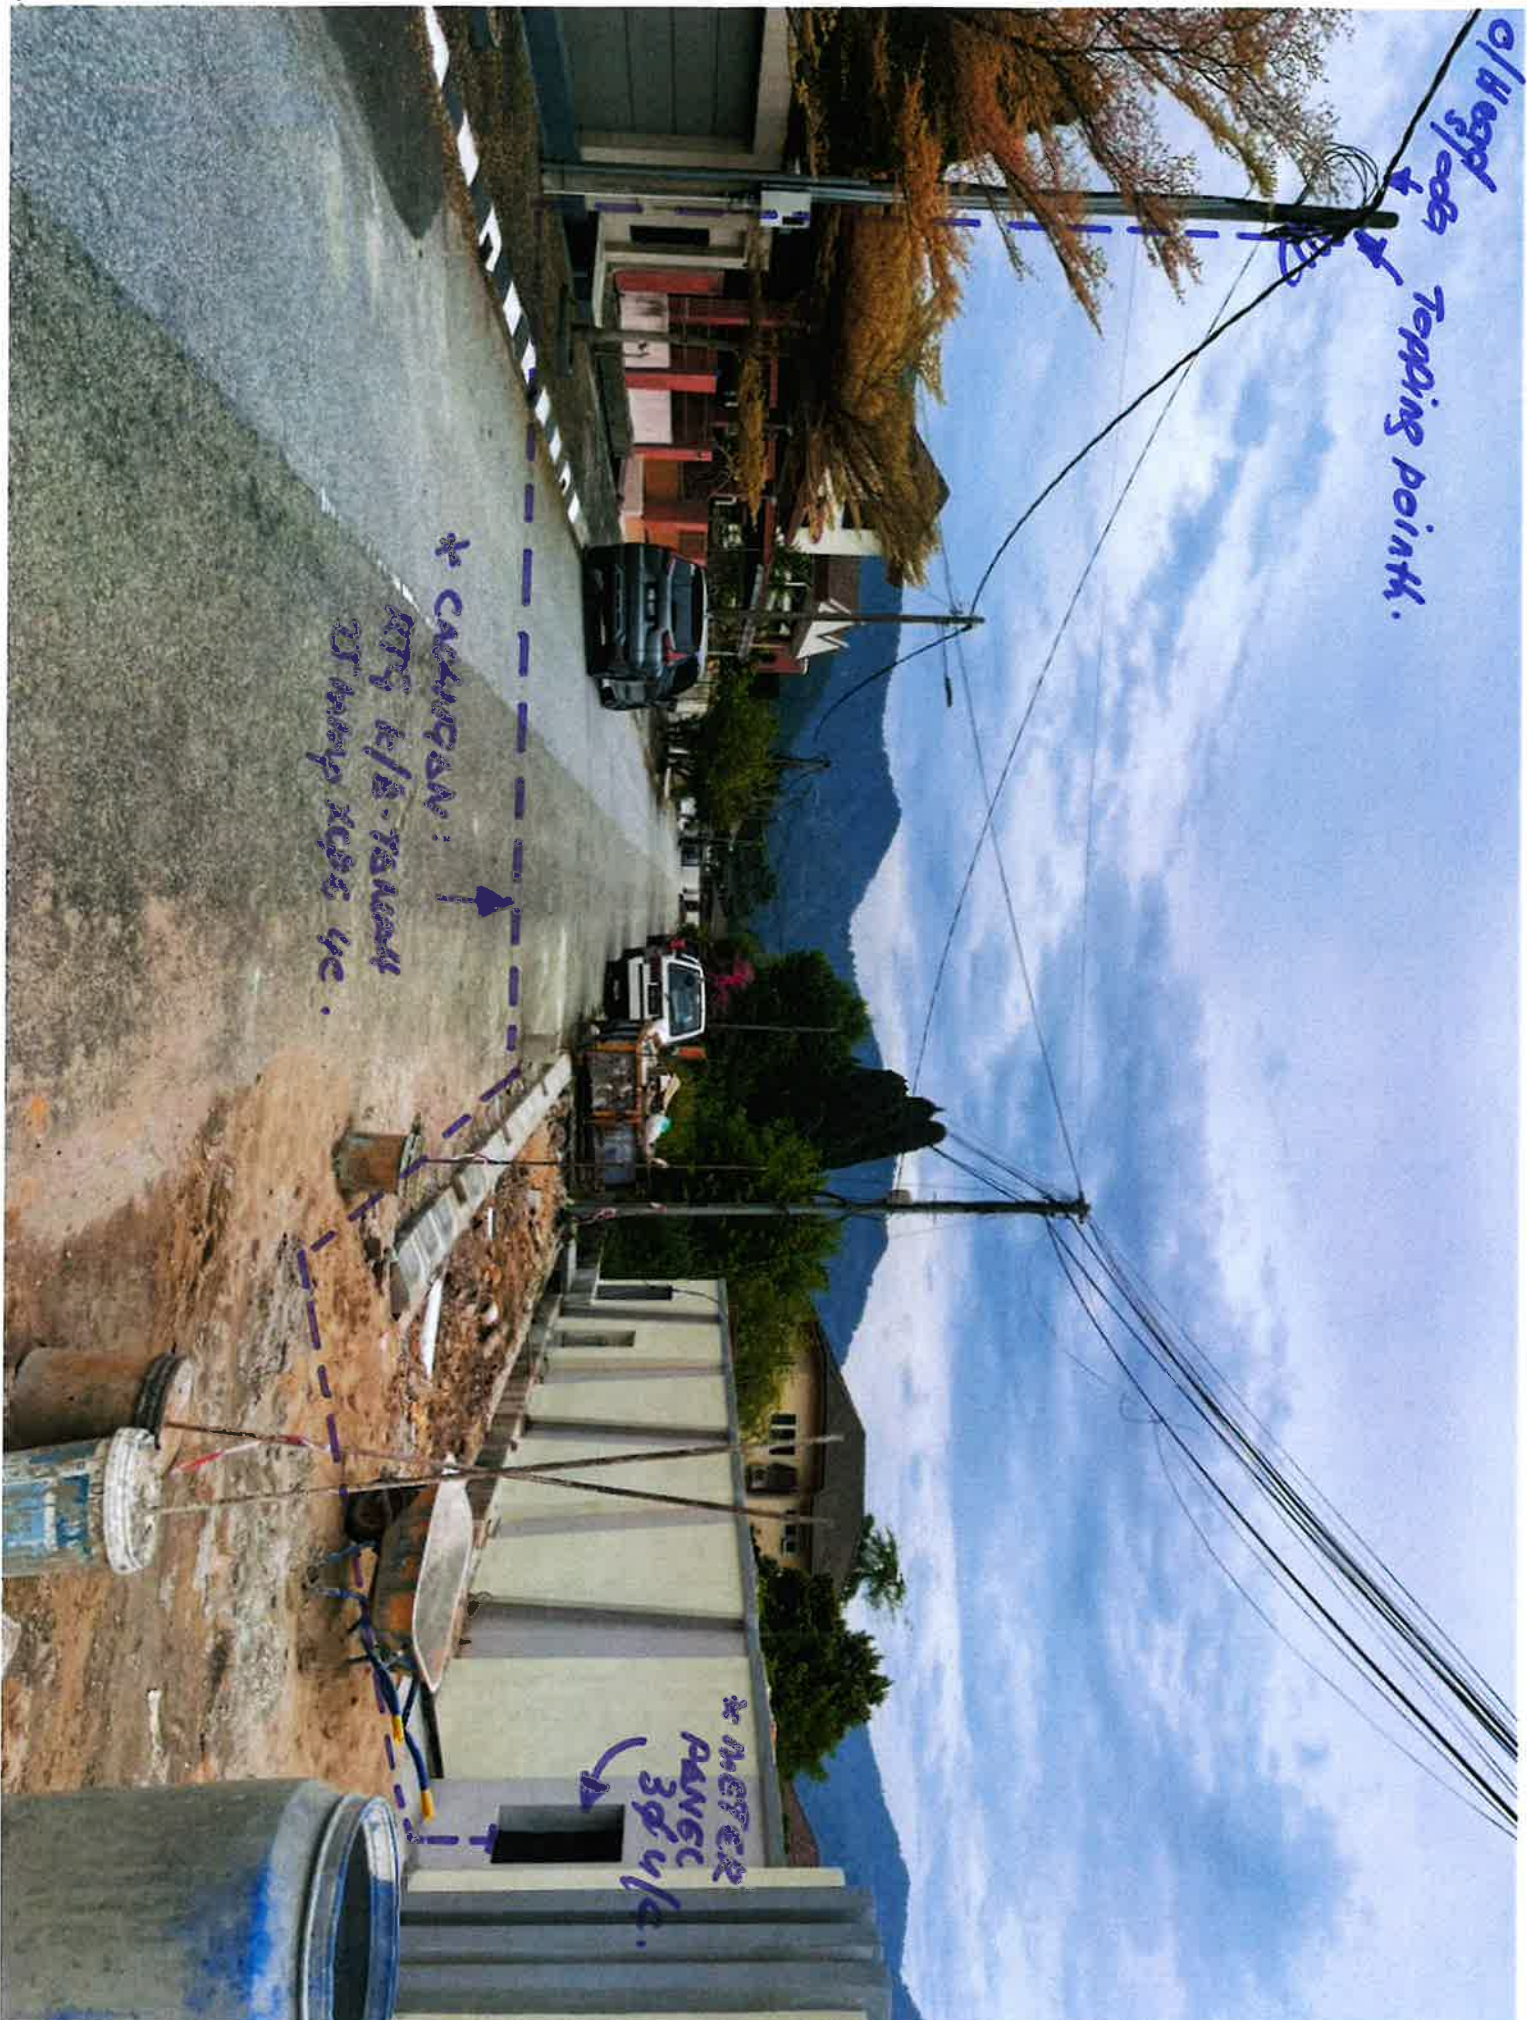

s.k Woo Cheong Wen

o/b egg
sp/eds
Topping point.

* CAUTION:
RTS 6/5-750000
25' high xps 4c.

* METER
PANEL
3' x 4'.

"PREMIS"

"PREMIS"

- Distribution
 - Boundaries
 - ACAD
 - Substation Site
 - Conductors
 - Distribution Devices
 - Network
 - Structures
 - Flood
 - Land Use
 - Sempadan
 - Kabanaran Merancang (KM)
 - Utility Mapping
 - Substation Devices (Equipment)
 - Reference Data
- Transmission
- Generation
- Corporate Service
- Fiber Optic