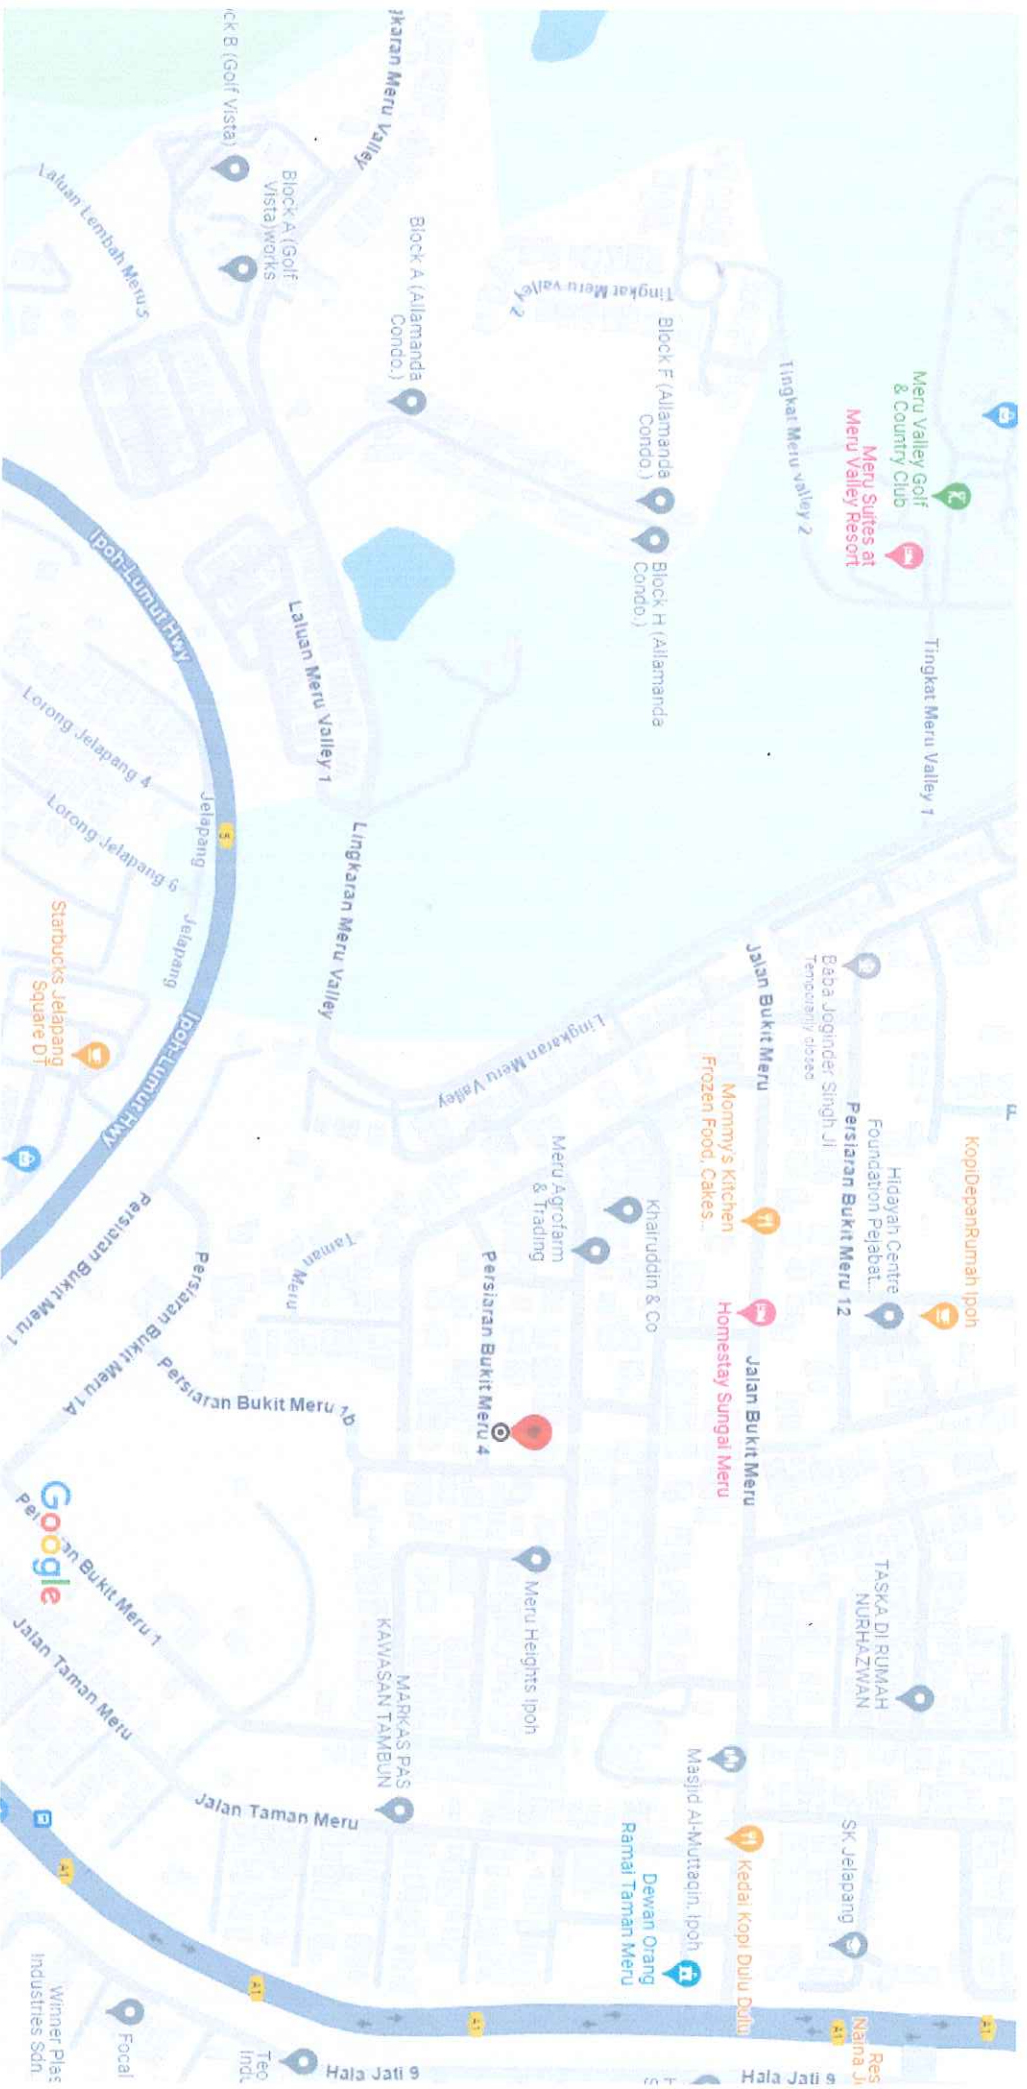

Rujukan Kami : TNB(B)/APP PERA/IPO (2024)/LKKK/IZ (PBT)

01/07/2024

Rujukan Tuan
Majlis Bandaraya Ipoh
Jalan Sultan Abdul Jalil
Greentown 30450 Ipoh, Perak.**PERMOHONAN KEBENARAN MEMASUKKAN BEKALAN ELEKTRIK TENAGA NASIONAL BERHAD (TNB)
ATAS ALAMAT NO.1 PERSIARAN BUKIT MERU 4,30020,MERU HEIGHT,IPOH PERAK.(SN
11000837477)***-Permohonan Izinlalu*

s.k Woo Cheong Wen

o/b egg
sp/eds
Topping point.

* CAUTION:
RTS 6/5-750000
25' high xps 4c.

* METER
PANEL
3' x 4'.

"PREMIS"

"PREMIS"

- Distribution
 - Boundaries
 - ACAD
 - Substation Site
 - Conductors
 - Distribution Devices
 - Network
 - Structures
 - Flood
 - Land Use
 - Sempadan
 - Kabanaran Merancang (KM)
 - Utility Mapping
 - Substation Devices (Equipment)
 - Reference Data
- Transmission
- Generation
- Corporate Service
- Fiber Optic

Persiaran Bukit Meru 4

Persiaran Bukit Meru 4

Persiaran Bukit Meru 7

Streets

10K

Delays

Light traffic in this area