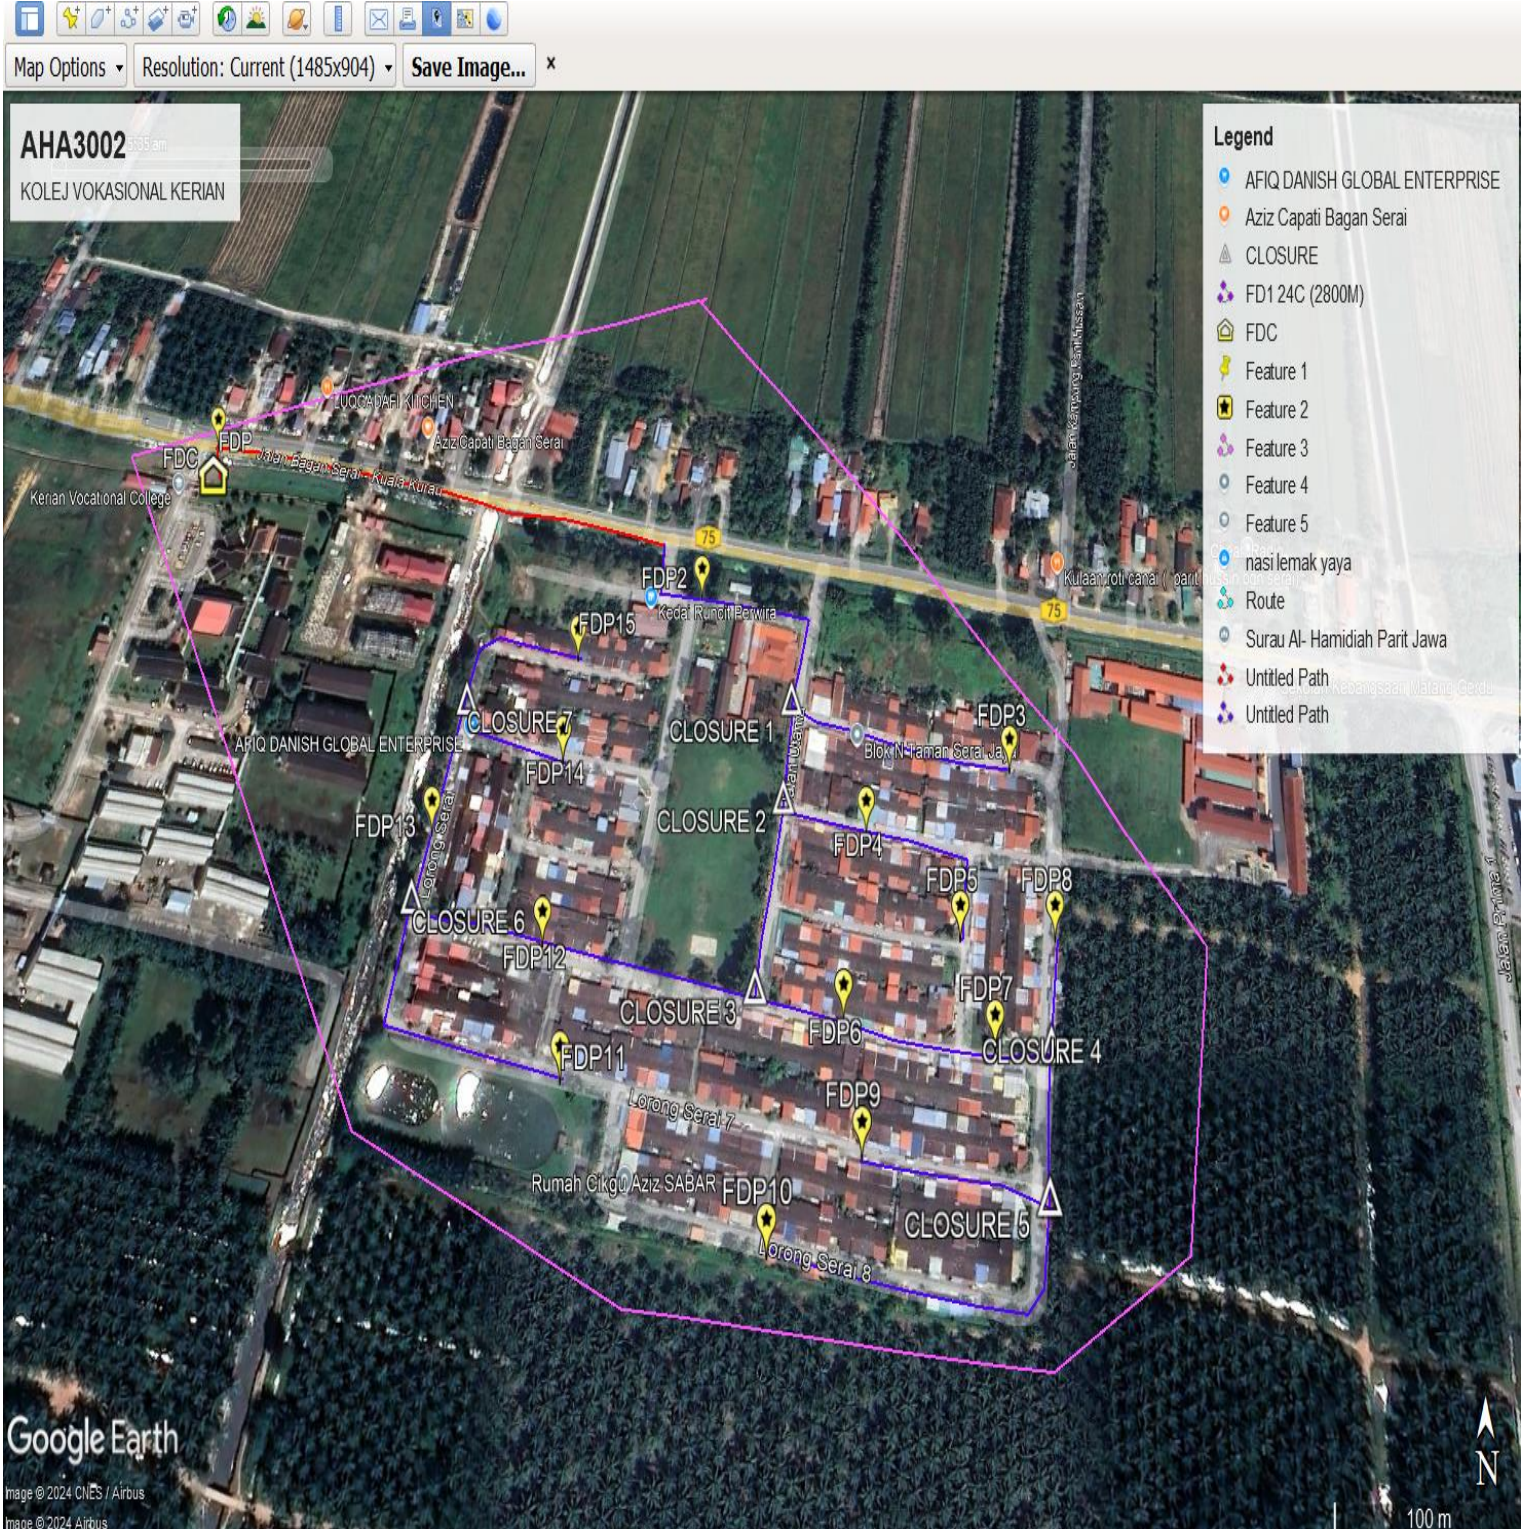

Point A

Point B

Starting Point

Site / Boundary Name	:	KOLEJ VOKASIONAL KERIAN
District	:	BAGAN SERAI
Postcode	:	34300
State	:	PERAK
GPS Coordinate	:	5.021051, 100.492404
LRD	:	A

End Point

Site / Boundary Name	:	TAMAN SERAI JAYA
Address	:	LORONG SERAI 8
District	:	BAGAN SERAI
Postcode	:	34300
State	:	Perak
GPS Coordinate	:	5.017330, 100.496230
LRD	:	B

2.0 LOCAL AUTHORITY SUMMARY

Daerah Batu Gajah

NO	ITEMS	Owner	Quantity	Distance (m)
1	HDD	JKR	-	-
		Majlis	-	-
		Estate / Private Land	-	-
2	New Pole	JKR	11	347
		Majlis	64	2153
		Estate / Private Land	-	-
Total Distance (m)				2500

3.0 SITE PLAN (KMZ)

3.1 Overview Site Area (Propose New Pole)

3.2 Proposed FDP and Closure

3.0 PROPOSED NEW MANHOLE

Proposed New Manhole Coordinate					
No.	Manhole Number	Distance (m)	Latitude	Longitude	Local Authority
1	MH01	-	-	-	-
2	MH02	-	-	-	-