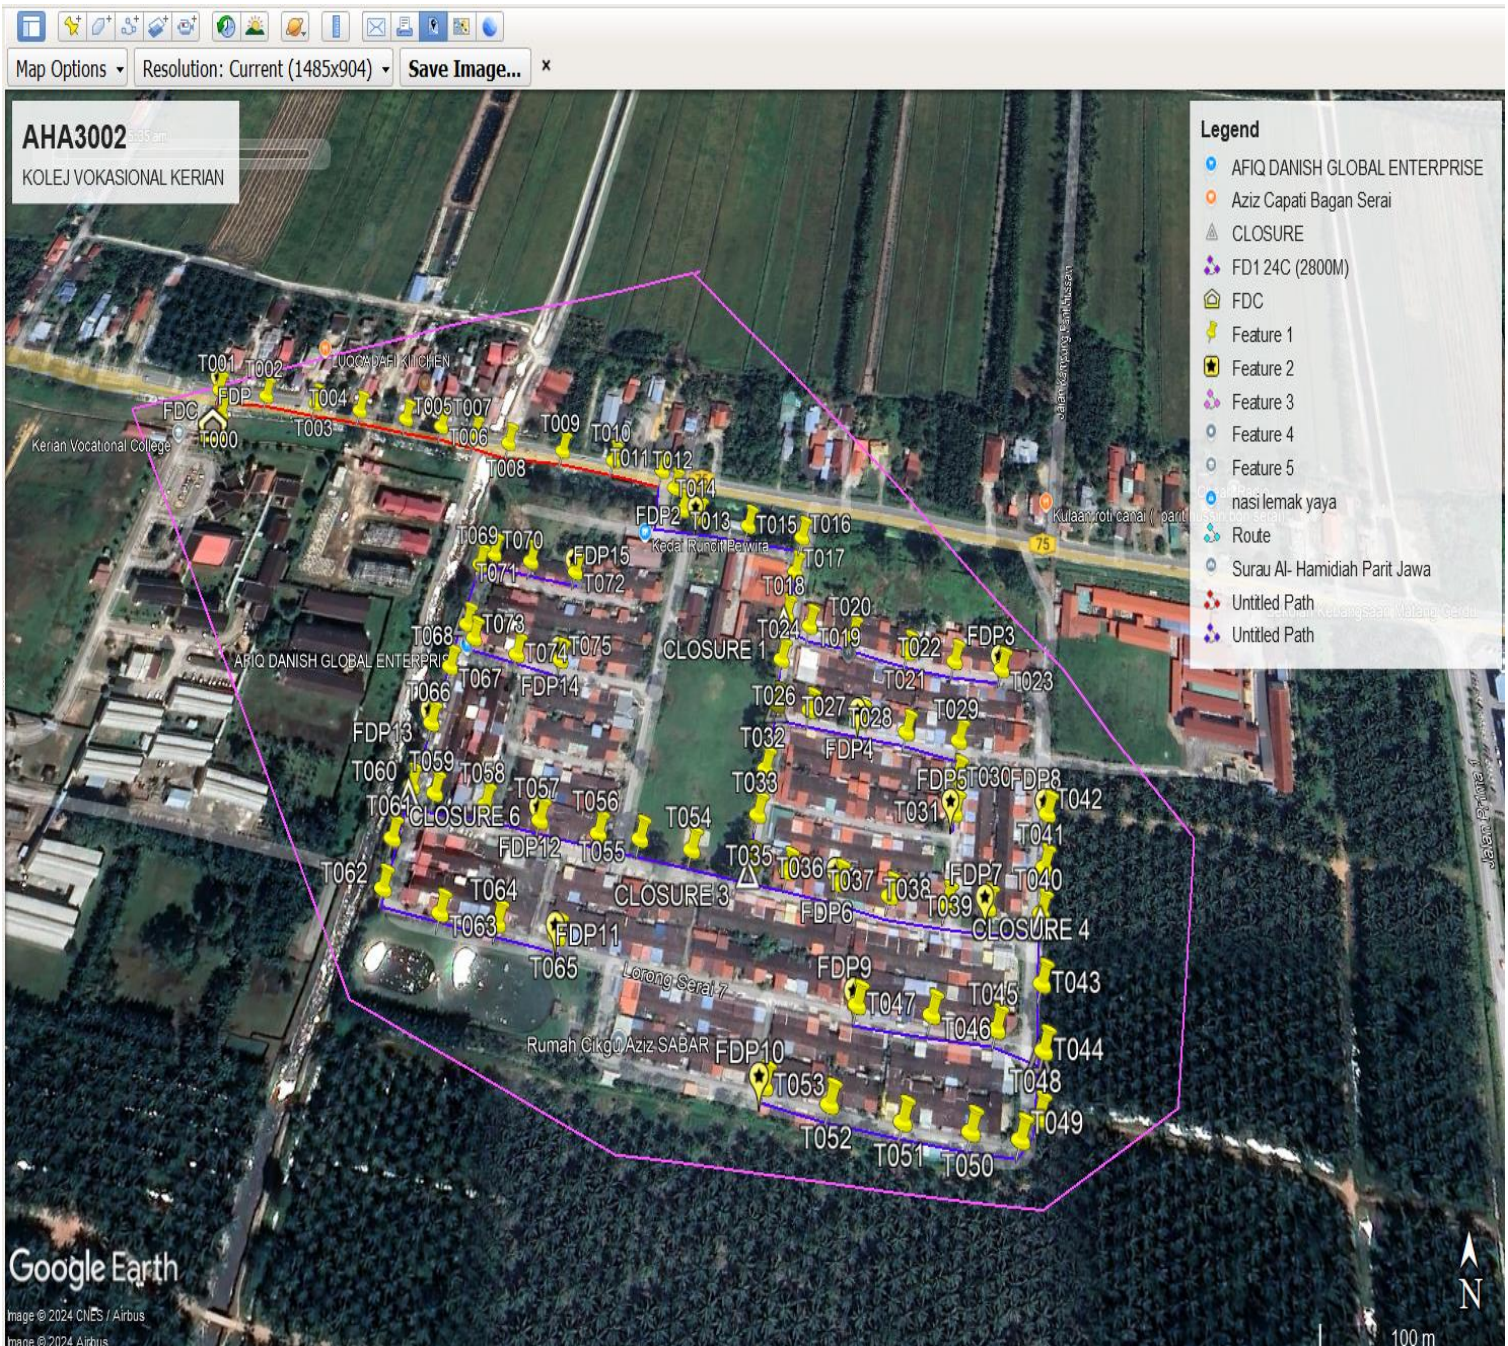

3.0 SITE PLAN (KMZ)

3.1 Overview Site Area (Propose New Pole)