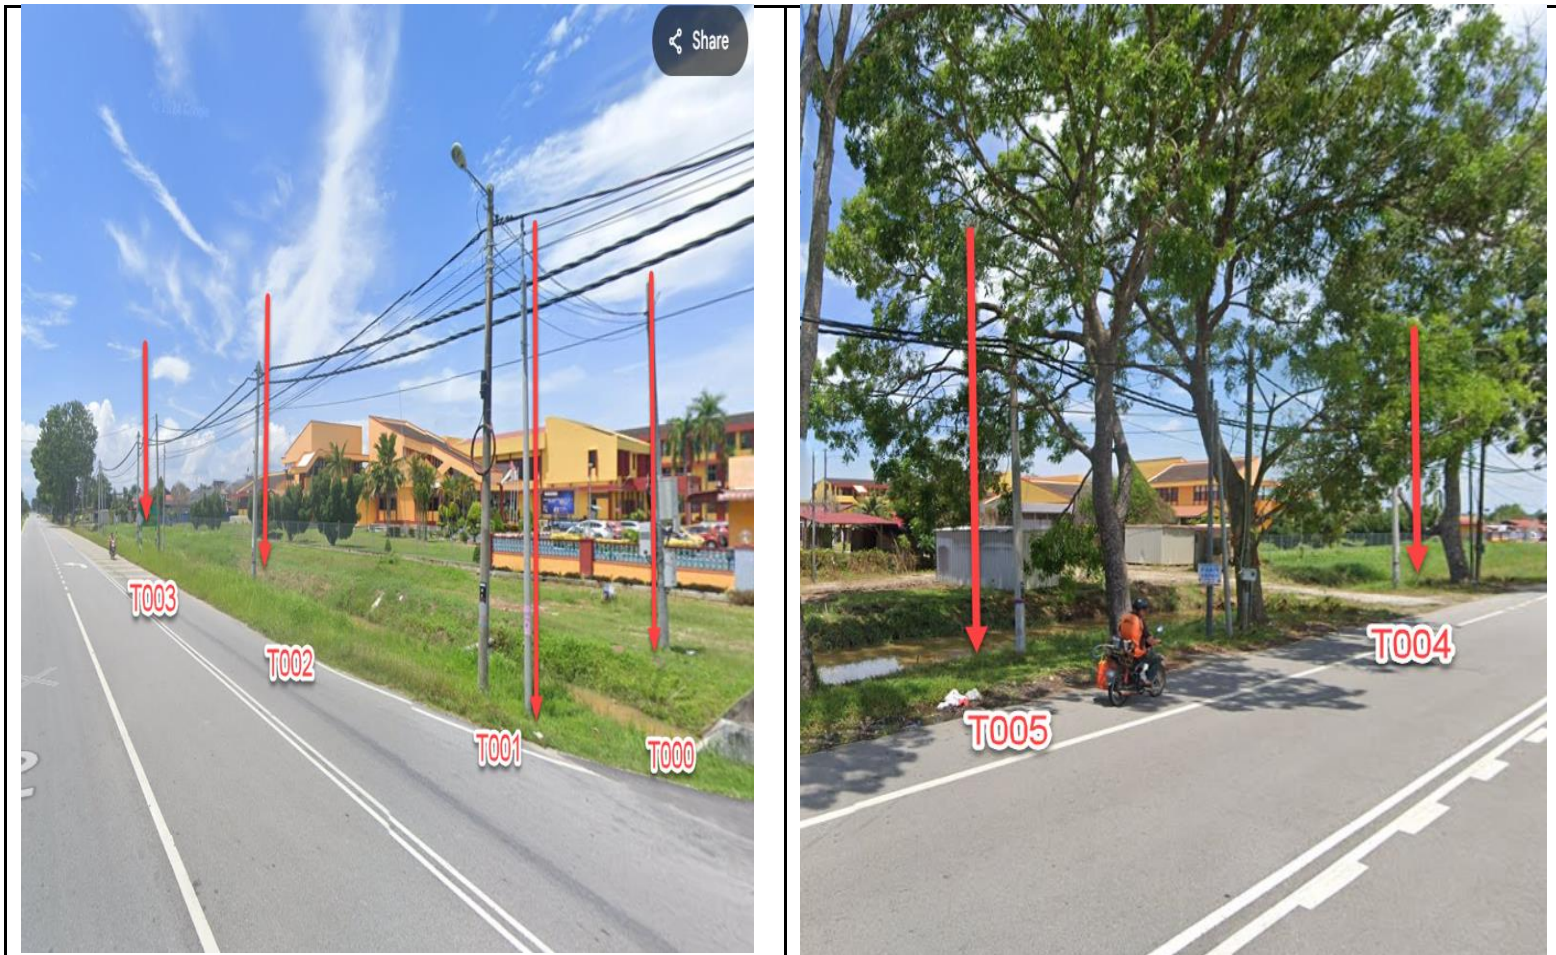

73	T073	35.0	5.019471	100.494461	Majlis Daerah Kerian
74	T074	35.0	5.019380	100.494734	Majlis Daerah Kerian
75	T075	35.0	5.019354	100.495002	Majlis Daerah Kerian

5.0 SITE PHOTOS - PROPOSED HDD AND NEW MANHOLE (N/A)

6.0 SITE PHOTOS - PROPOSED NEW POLE