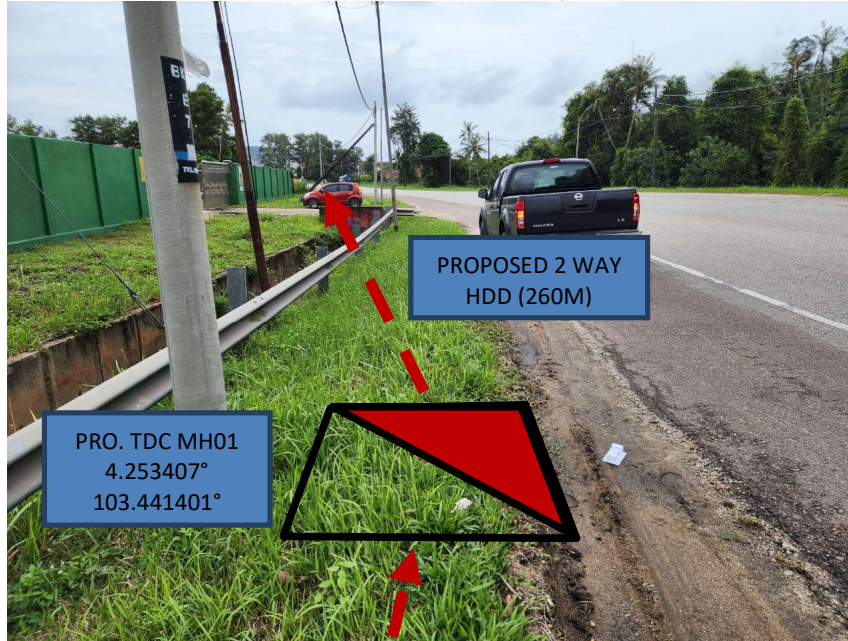

TIMEDOTCOM Sites Technical Proposal