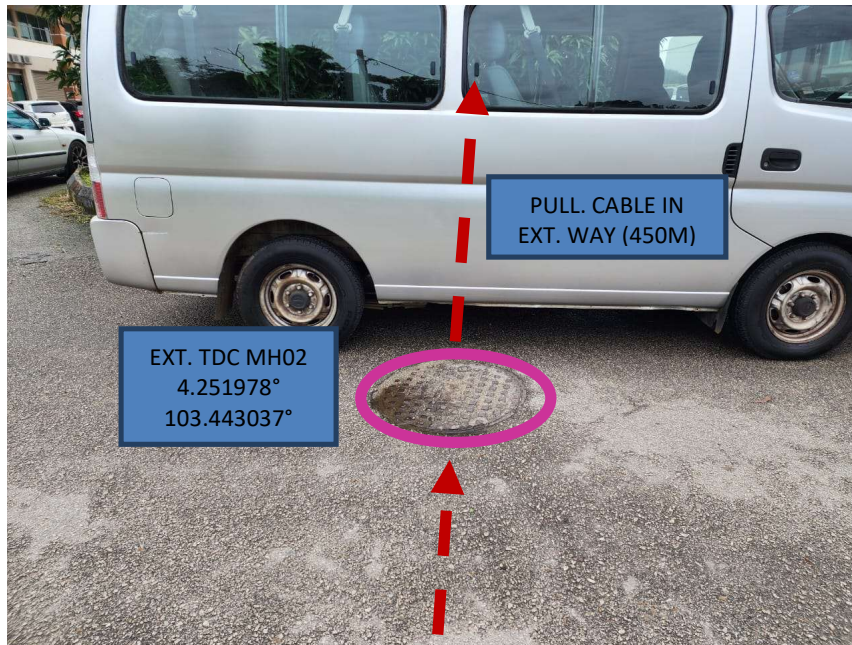

TIMEDOTCOM Sites Technical Proposal