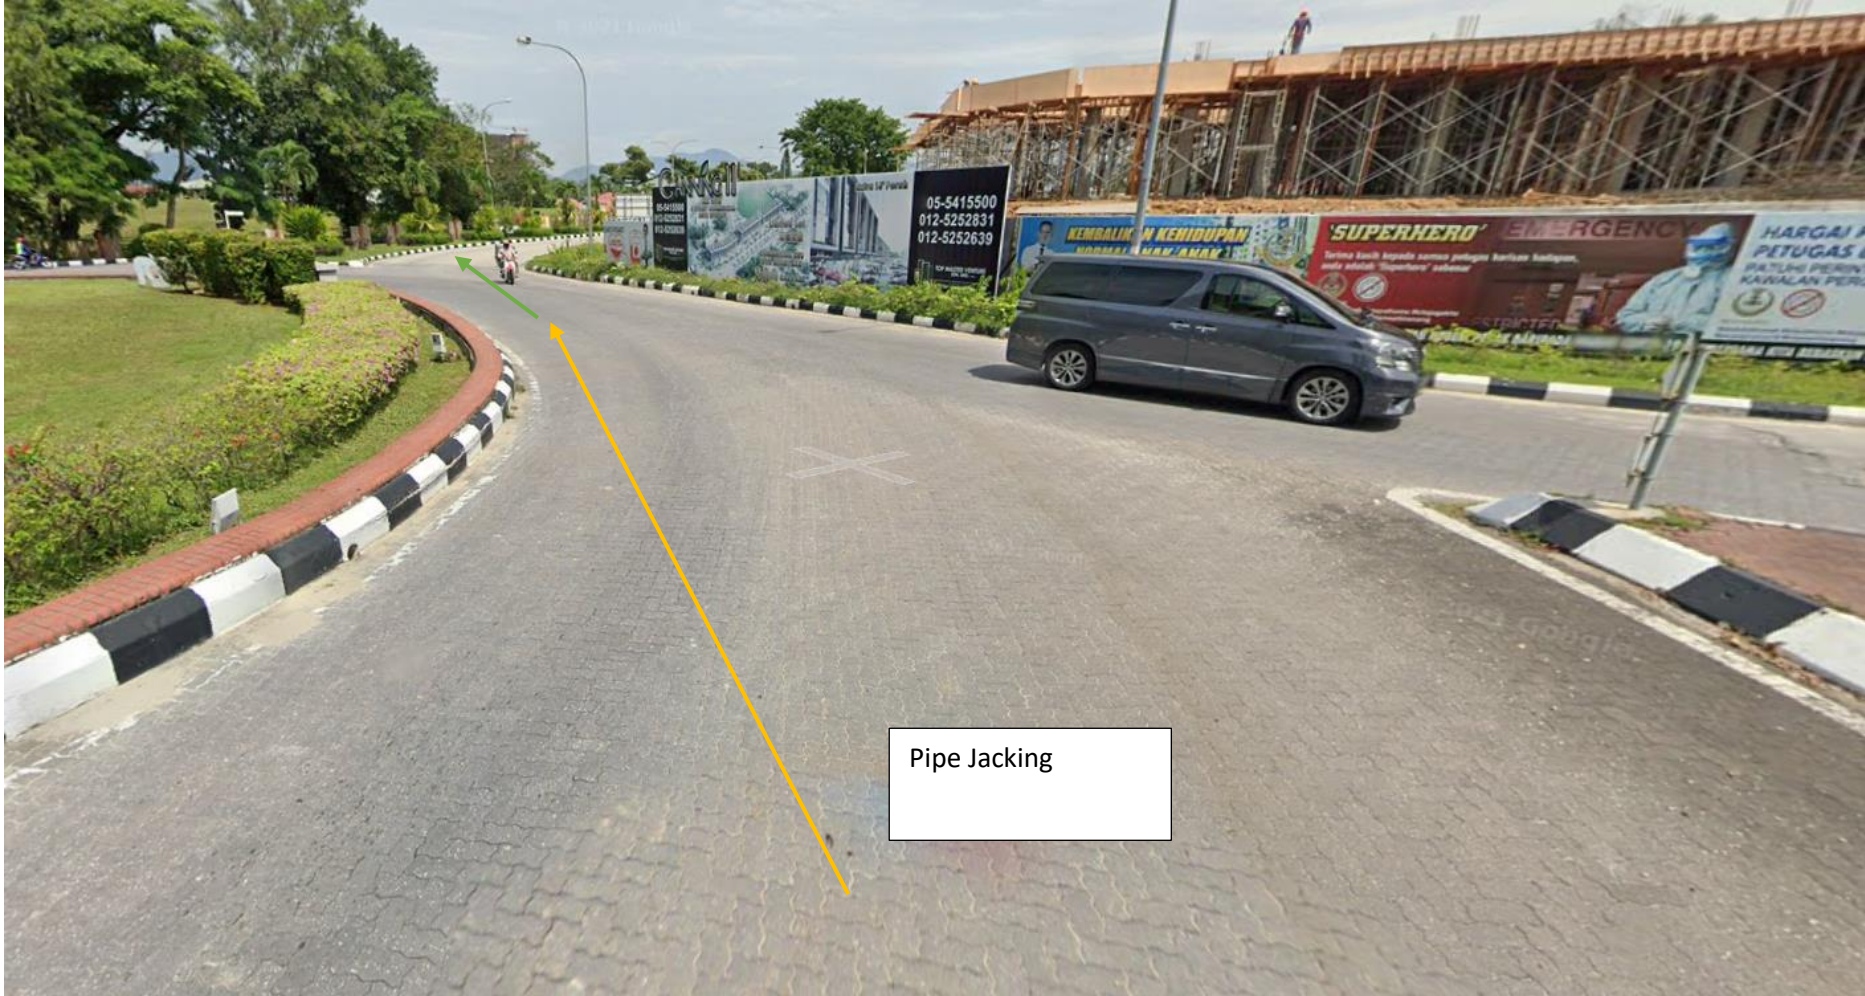

Pipe Jacking