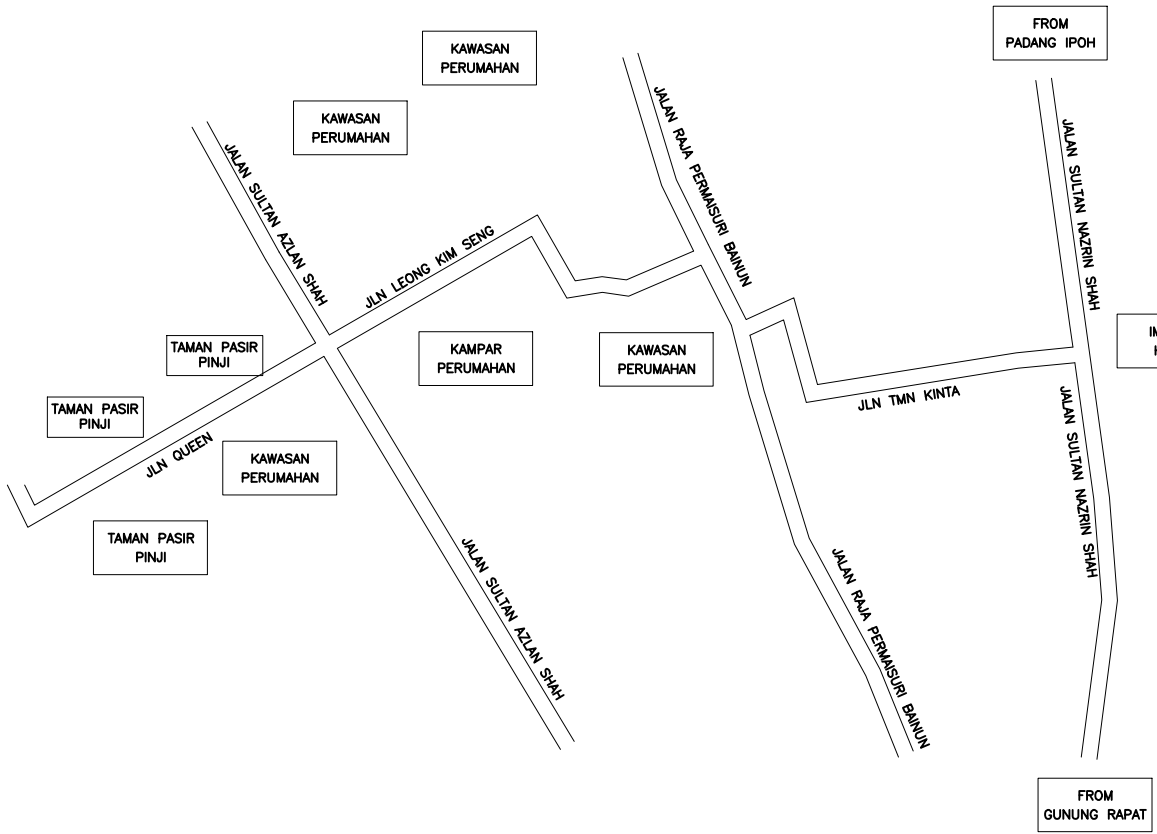

Location : PPU PINJI LINE
Lat/long:4.571497° 101.084753°

Location : Project Timeline Stallionz TnB Ipoh
Lat/long: 4.590829° 101.094965°