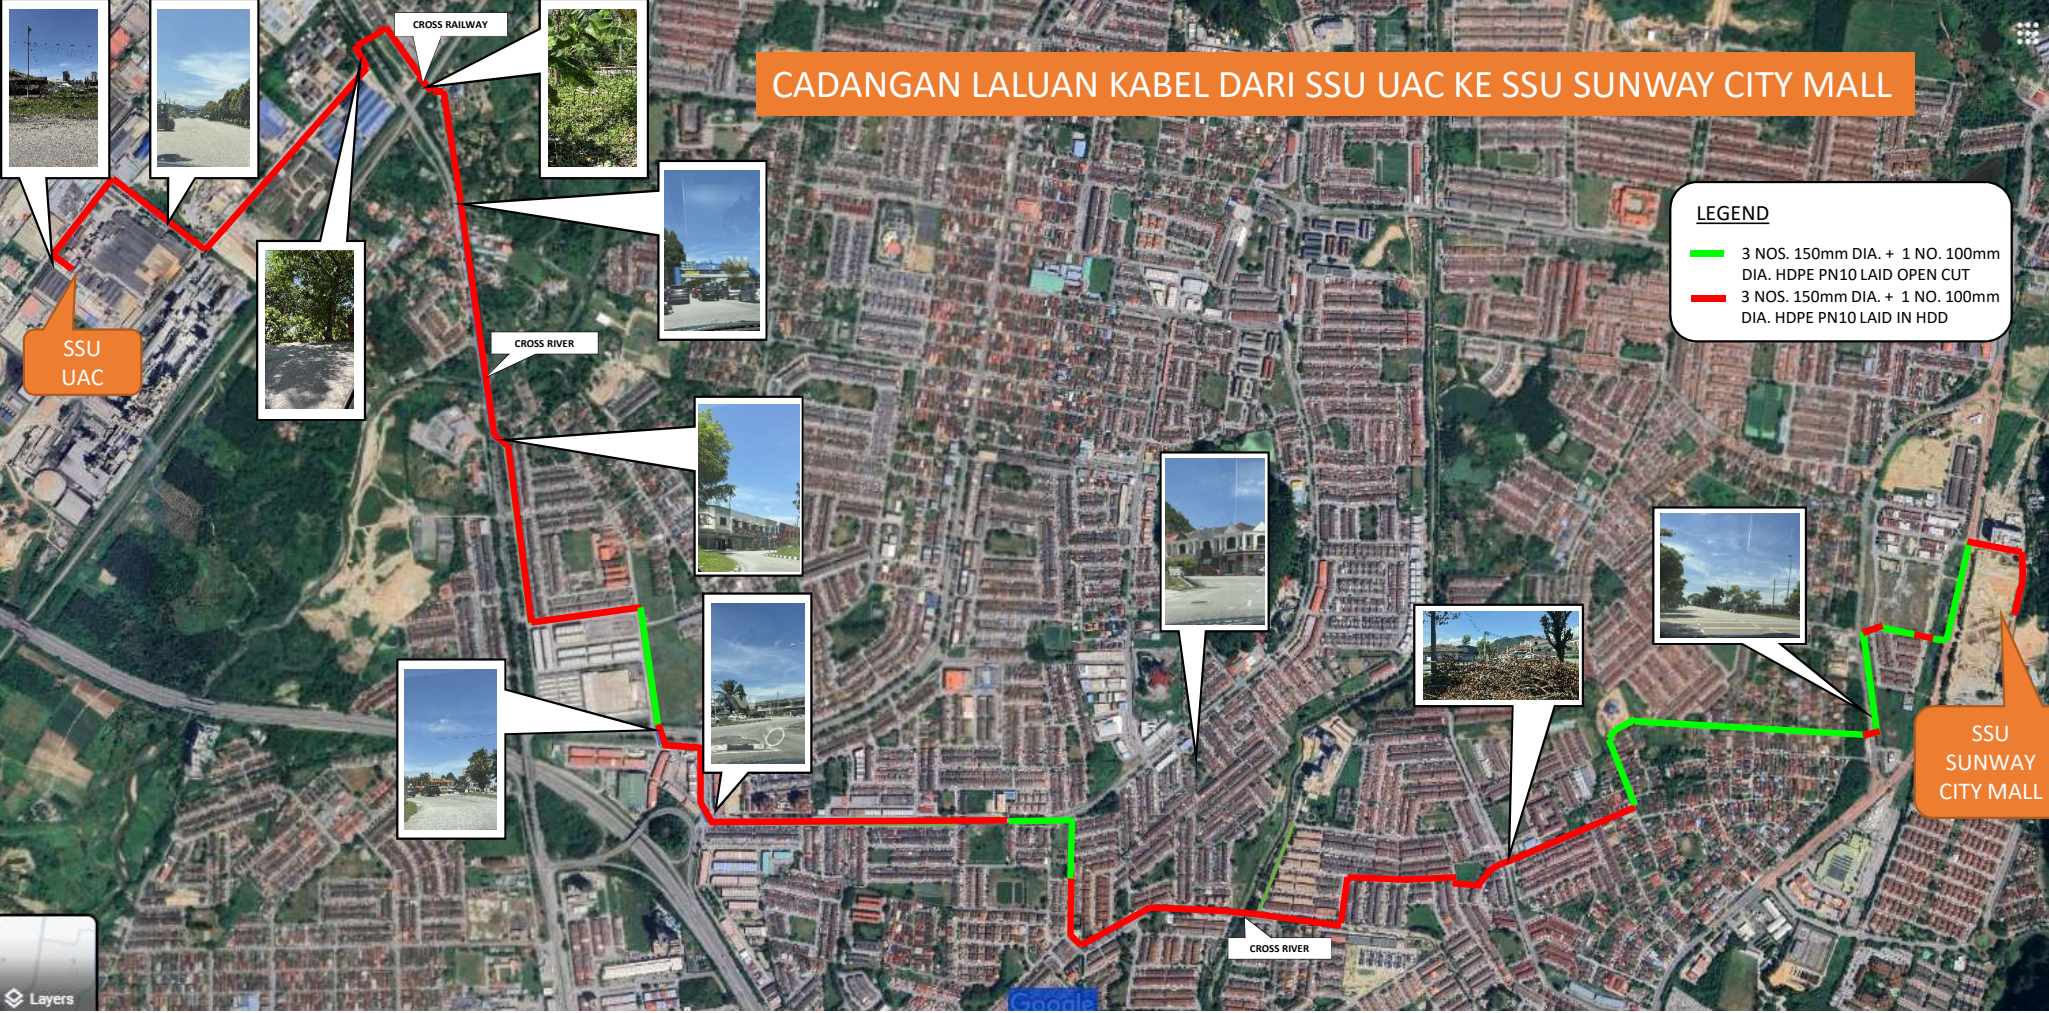

CADANGAN LALUAN KABEL DARI SSU UAC KE SSU SUNWAY CITY MALL

LEGEND

- 3 NOS. 150mm DIA. + 1 NO. 100mm DIA. HDPE PN10 LAID OPEN CUT
- 3 NOS. 150mm DIA. + 1 NO. 100mm DIA. HDPE PN10 LAID IN HDD

SSU UAC

SSU SUNWAY CITY MALL

CROSS RAILWAY

CROSS RIVER

CROSS RIVER

Layers

CADANGAN LALUAN KABEL DARI PMU KINTA VALLEY KE SSU SUNWAY CITY MALL

LEGEND

- 6 NOS. 150mm DIA. + 2 NO. 100mm DIA. HDPE PN10 LAID IN HDD

SSU
SUNWAY
CITY MALL