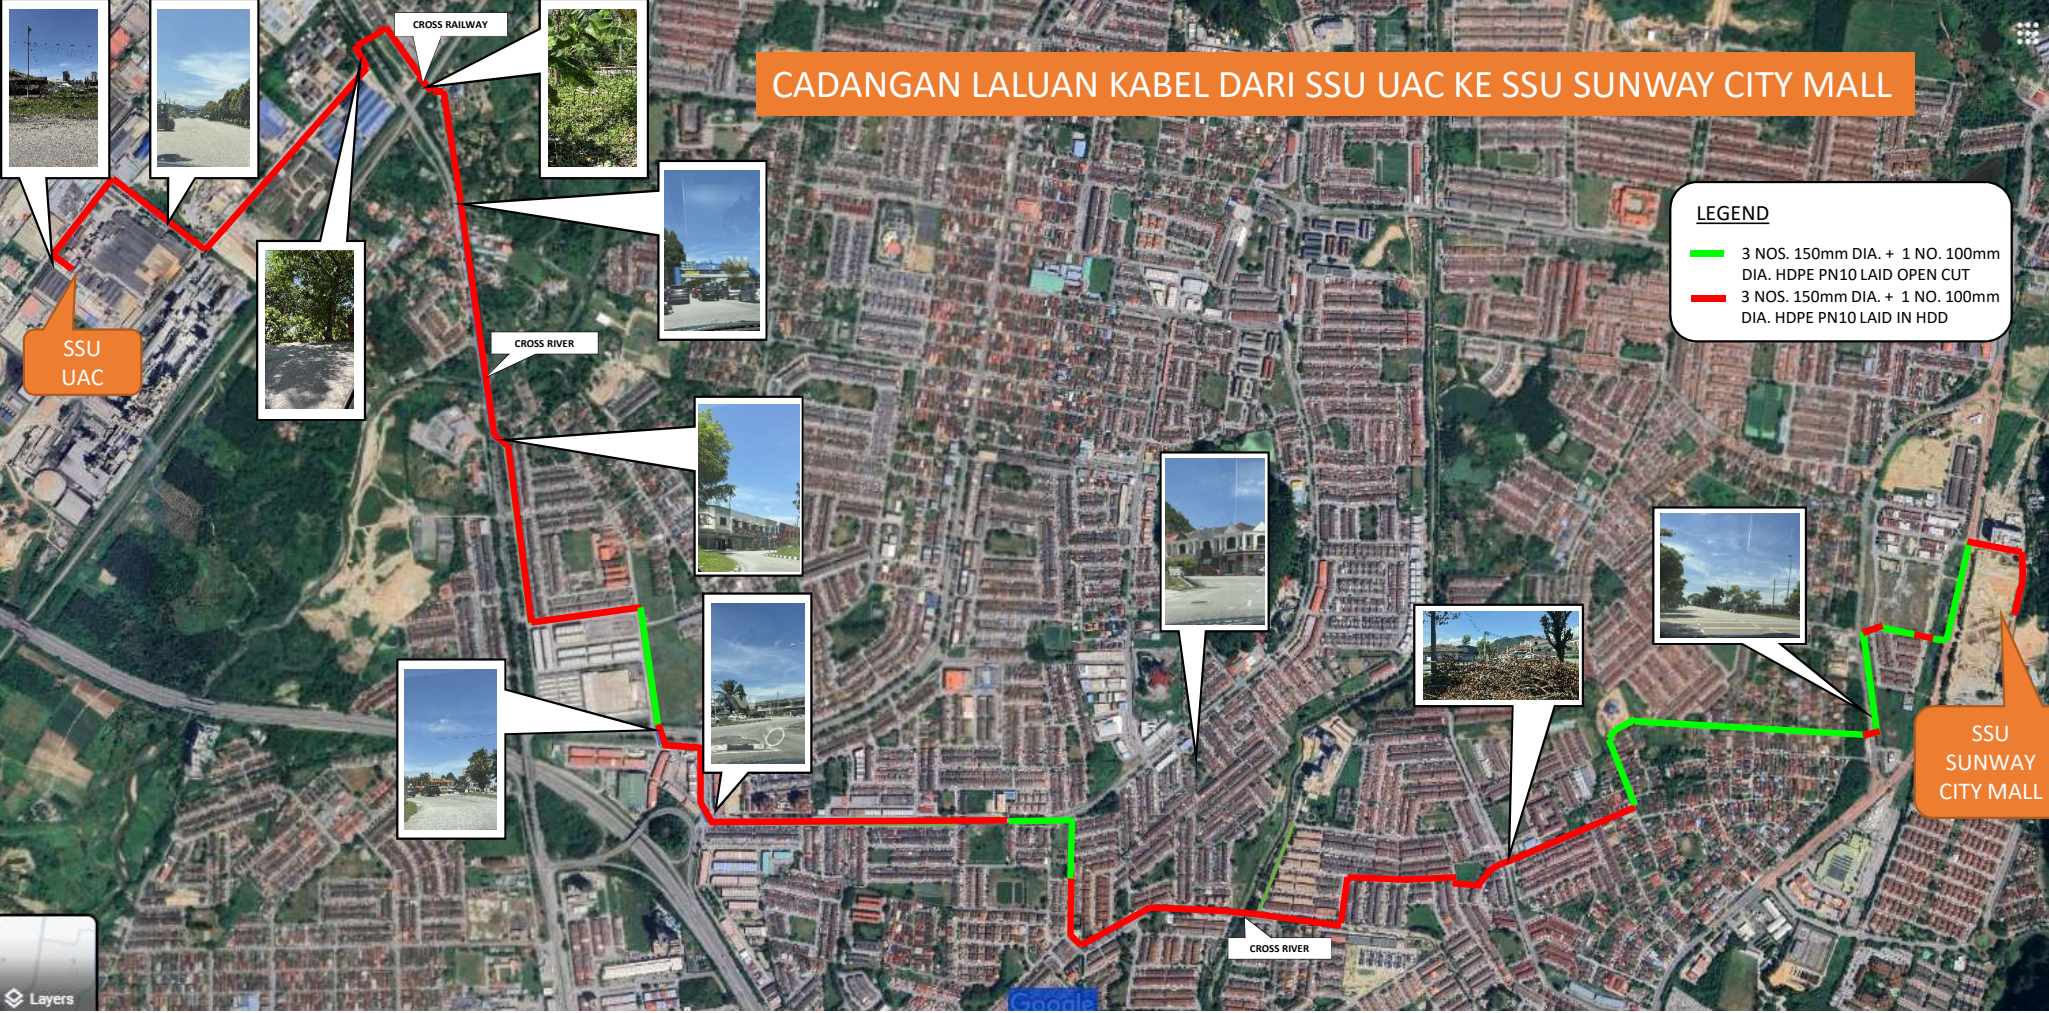

CADANGAN LALUAN KABEL DARI SSU UAC KE SSU SUNWAY CITY MALL

LEGEND

- 3 NOS. 150mm DIA. + 1 NO. 100mm DIA. HDPE PN10 LAID OPEN CUT
- 3 NOS. 150mm DIA. + 1 NO. 100mm DIA. HDPE PN10 LAID IN HDD

SSU UAC

SSU SUNWAY CITY MALL

CROSS RAILWAY

CROSS RIVER

CROSS RIVER

Layers