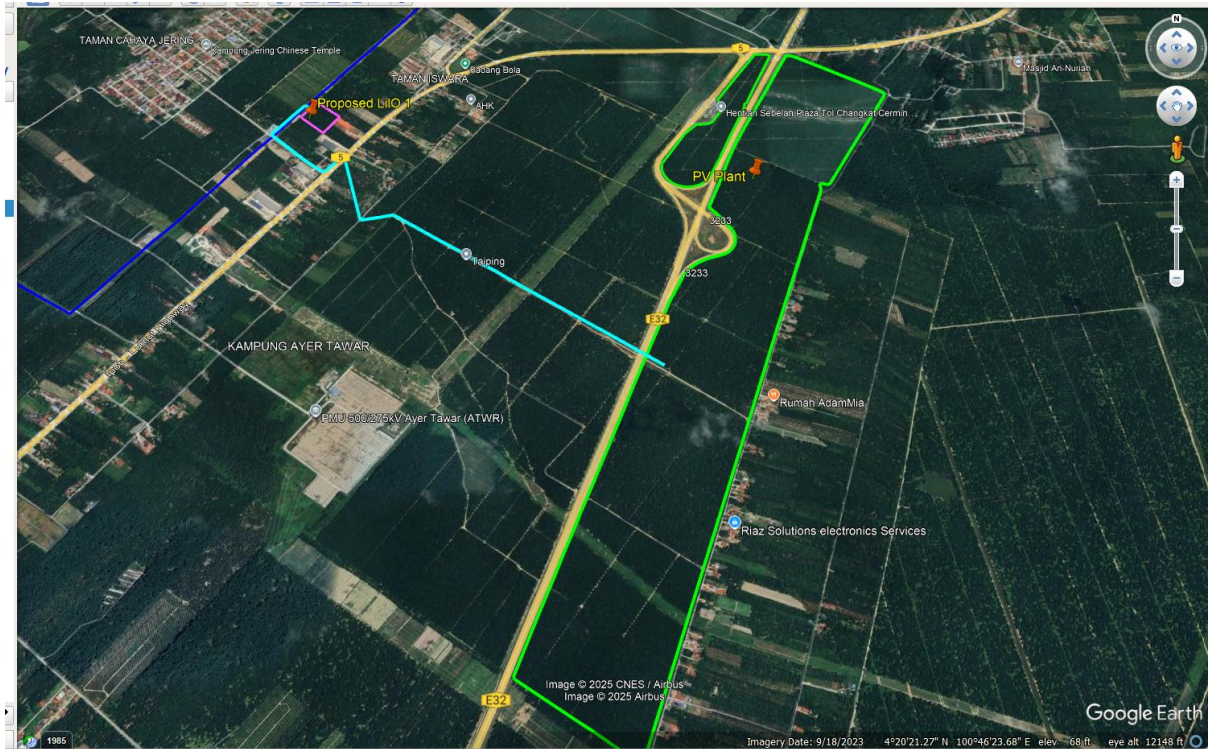

**Manjung Solar
Park**
Subsidiary of Ditrollic Energy

Manjung Solar Park Sdn Bhd (202501003993 (1605406-H))
1, Jalan Ekoperniagaan 1/15,
Taman Ekoperniagaan,
81100 Johor Bahru, Johor Darul Takzim, Malaysia

Peta Penandaan Lokasi

Koordinat: 4°20'21.27" N, 100°46'23.68" E

**Manjung Solar
Park**
Subsidiary of Ditrollic Energy

Manjung Solar Park Sdn Bhd (202501003993 (1605406-H))
1, Jalan Ekoperniagaan 1/15,
Taman Ekoperniagaan,
81100 Johor Bahru, Johor Darul Takzim, Malaysia