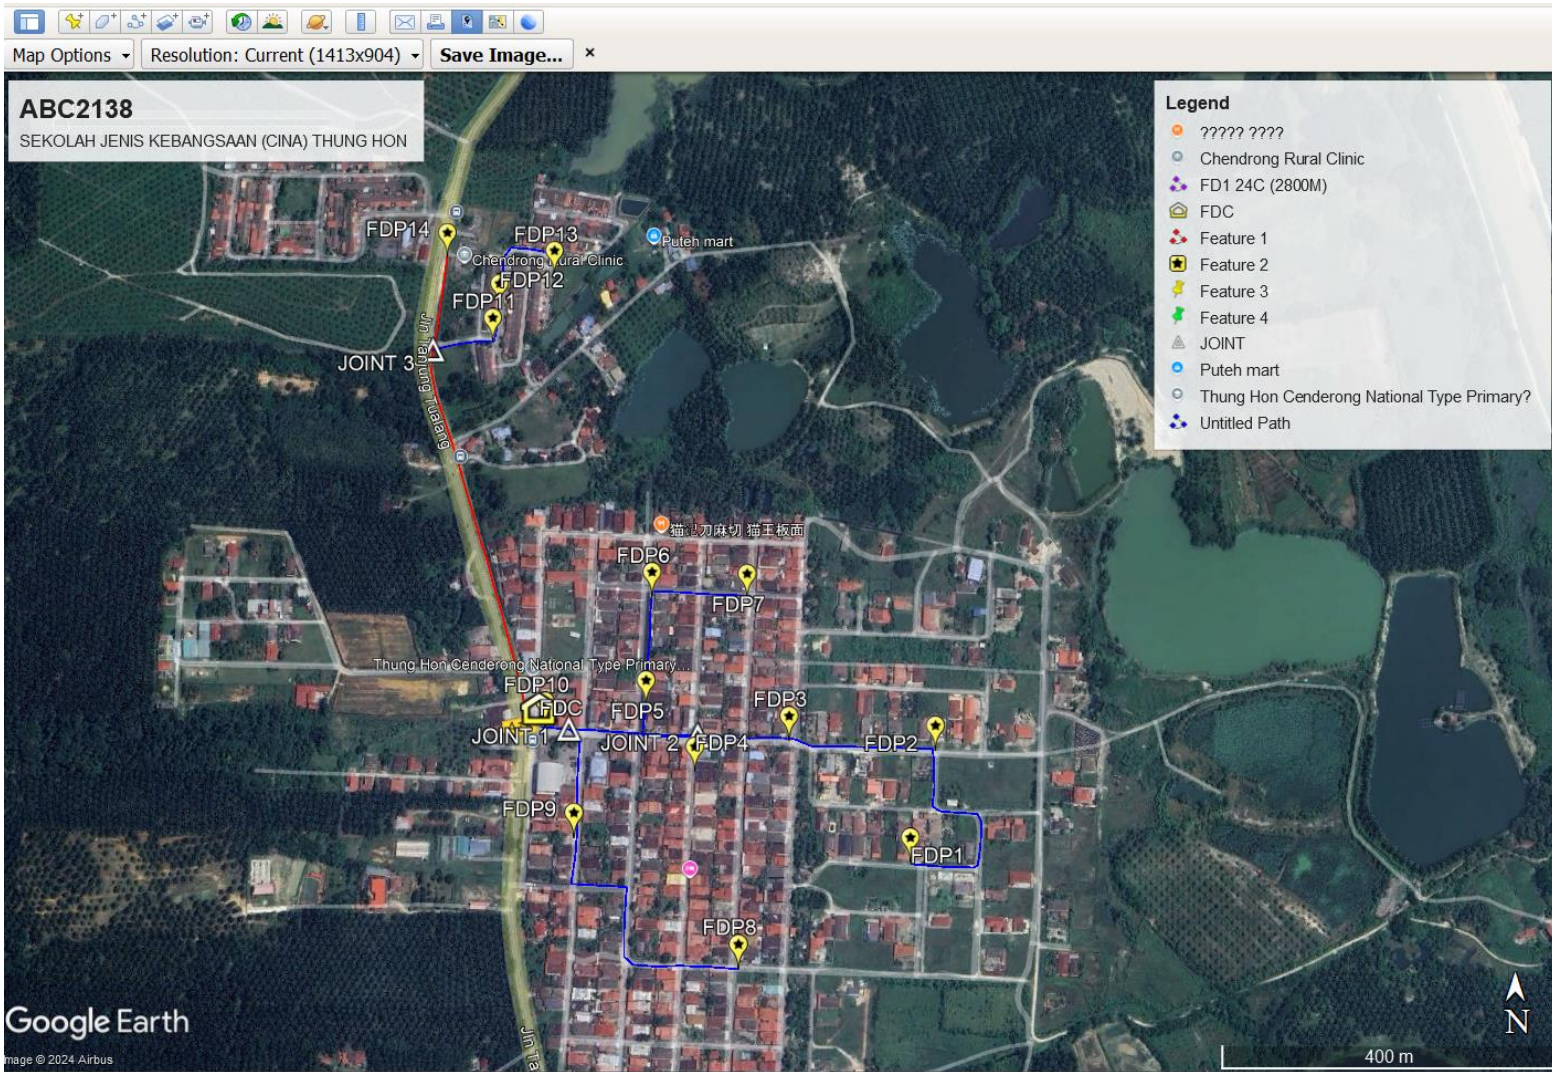

2.0 LOCAL AUTHORITY SUMMARY

Daerah Batu Gajah

NO	ITEMS	Owner	Quantity	Distance (m)
1	HDD	JKR	-	-
		Majlis	-	-
		Estate / Private Land	-	-
2	New Pole	JKR	21	600
		Majlis	68	1820
		Estate / Private Land	-	-
Total Distance (m)				2420

3.0 SITE PLAN (KMZ)

3.1 Overview Site Area (Propose New Pole)

3.2 Proposed FDP and Closure

3.3 Site Plan - KMZ Routing (All Local Authority)

Red Colour – JKR Road
Blue Colour - Majlis Road

3.0 PROPOSED NEW MANHOLE