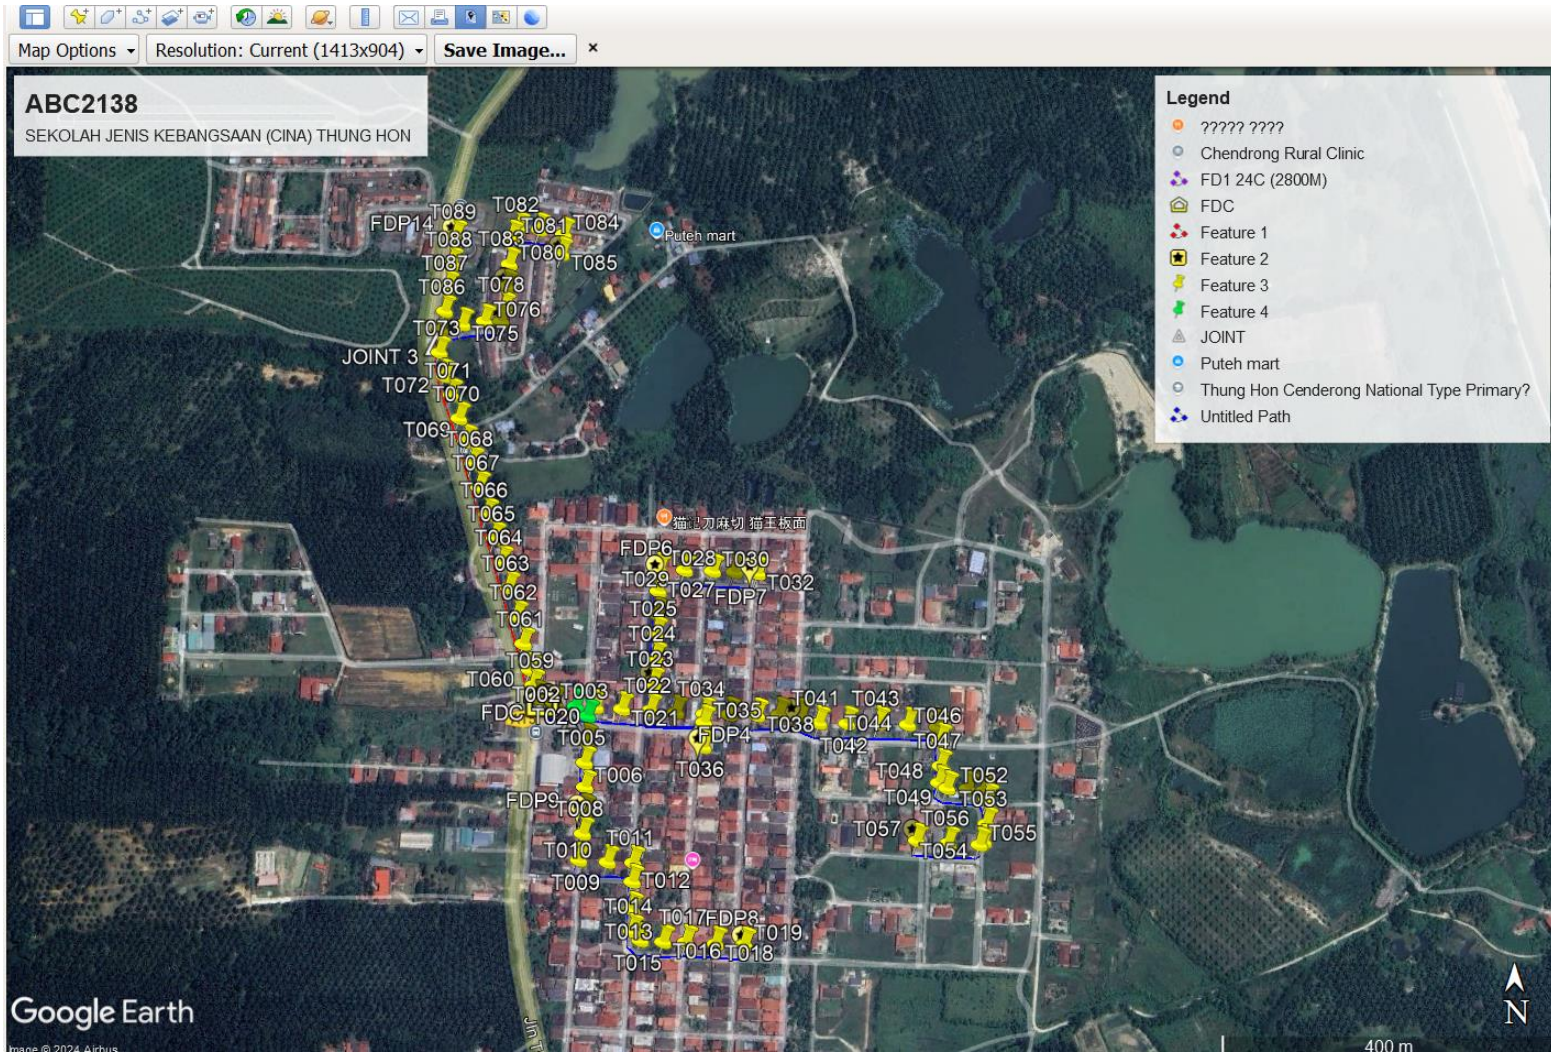

3.0 SITE PLAN (KMZ)

3.1 Overview Site Area (Propose New Pole)