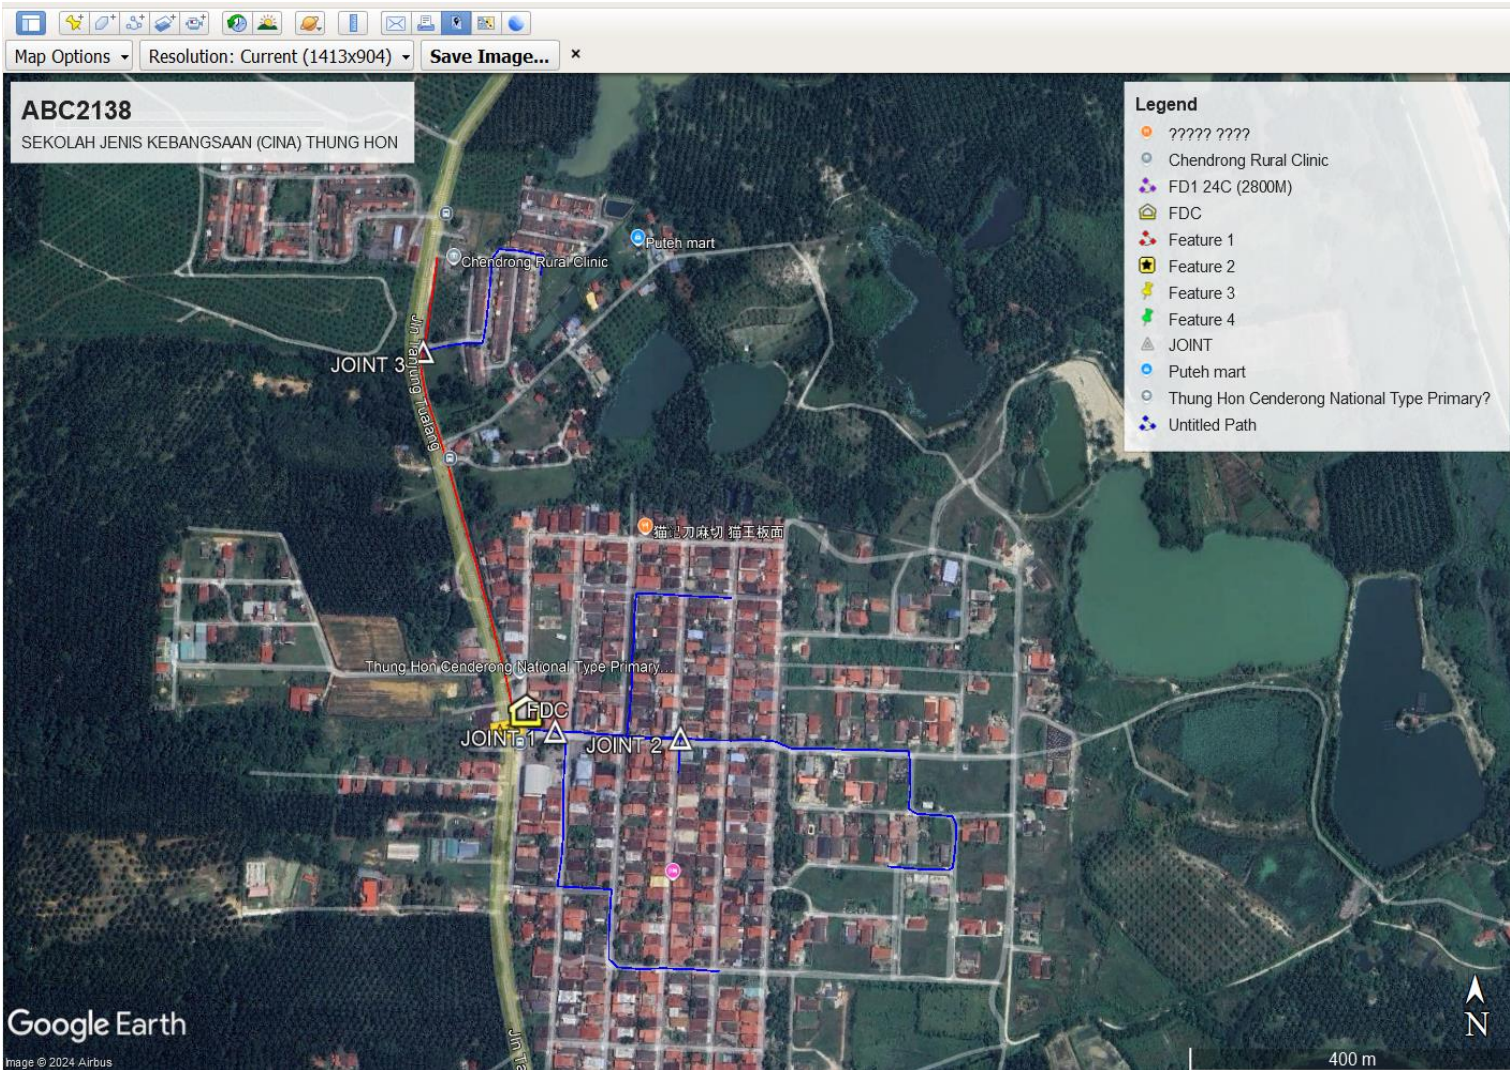

3.0 SITE PLAN (KMZ)

3.1 Overview Site Area (Propose New Pole)

3.2 Proposed FDP and Closure

3.3 Site Plan - KMZ Routing (All Local Authority)

Red Colour – JKR Road
Blue Colour - Majlis Road

3.0 PROPOSED NEW MANHOLE