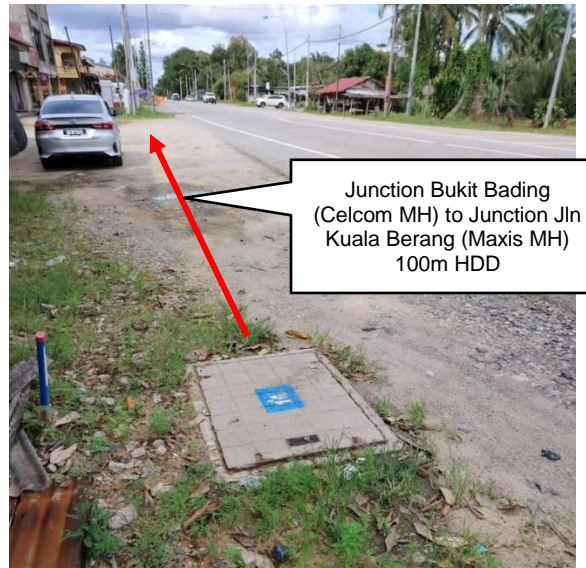

Section 3 : OSP Routing Plan

PLANNER KMZ

PROPOSED KMZ

Section 4: OSP Snapshot for new route

Junction Bukit Bading
(Celcom MH)

Junction Bukit Bading
(Celcom MH) to Junction Jln
Kuala Berang (Maxis MH)
100m HDD