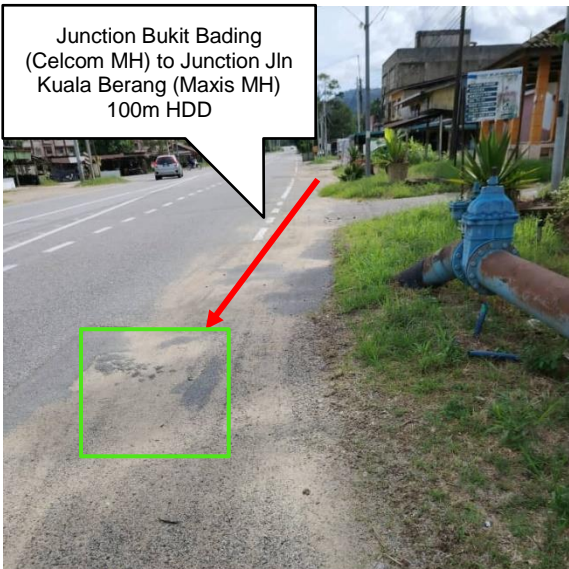

Section 3 : OSP Routing Plan

PLANNER KMZ

PROPOSED KMZ

Section 4: OSP Snapshot for new route

Junction Bukit Bading
(Celcom MH)

Junction Bukit Bading
(Celcom MH) to Junction Jln
Kuala Berang (Maxis MH)
100m HDD