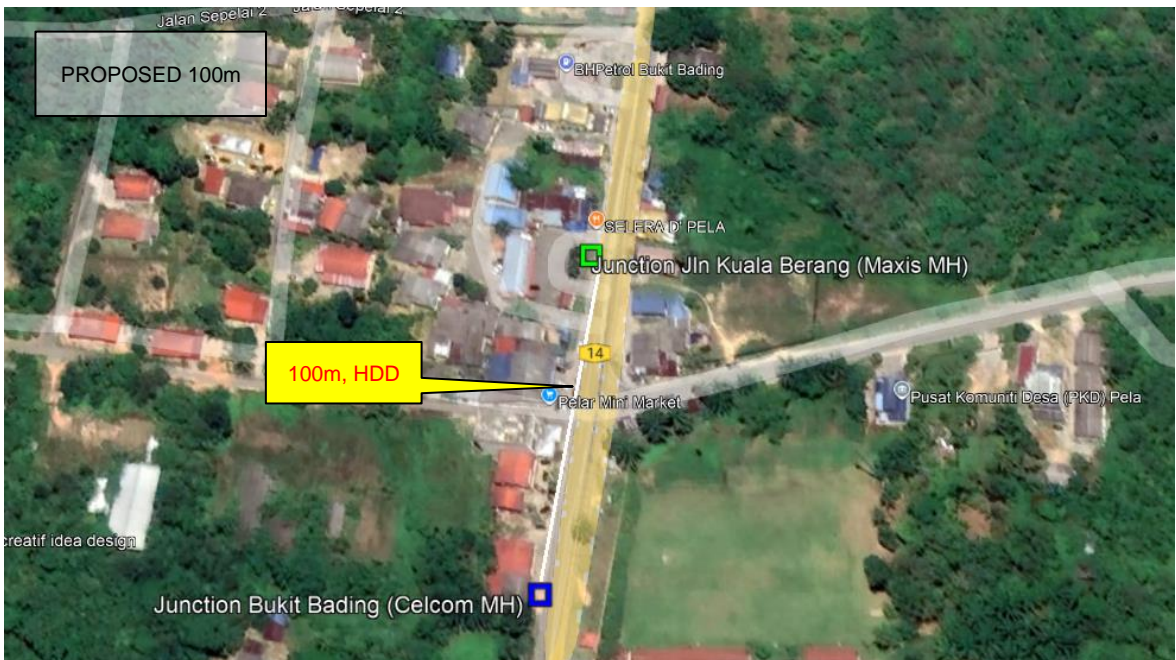

Section 3 : OSP Routing Plan

PLANNER KMZ

PROPOSED KMZ

Section 4: OSP Snapshot for new route

Junction Bukit Bading
(Celcom MH)

Junction Bukit Bading
(Celcom MH) to Junction Jln
Kuala Berang (Maxis MH)
100m HDD

Junction Bukit Bading
(Celcom MH) to Junction Jln
Kuala Berang (Maxis MH)
100m HDD

Junction Jln Kuala Berang
(Maxis MH)