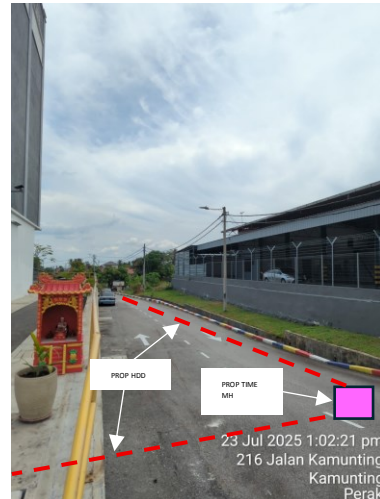

SITE PHOTO – SPUR JALAN TAIPING – SELAMA , TAIPING

PROP HDD AND TIME MH AT BACKLANE JALAN TAIPING UTARA

PROP HDD and TIME MH AT JALAN KAMUNTING

PROP HDD AND TIME MH AT JALAN MERPATI

PROP HDD and TIME MH AT JALAN RAYA KAMPUNG PINANG

PROP HDD AT JALAN LAMA

PROP HDD AT JALAN TAK BERNAMA

SITE PHOTO – SPUR JALAN TAIPING – SELAMA , TAIPING, PERAK

PROP HDD AT JALAN TAK BERNAMA

PROP HDD AT JALAN TAK BERNAMA

PROP HDD AT JALAN TAK BERNAMA

PROP HDD AND TIME MH AT JALAN TAK BERNAMA