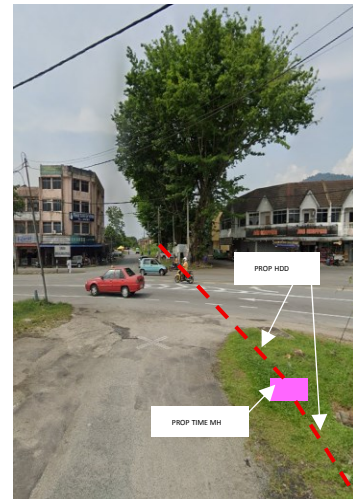

SITE PHOTO – SPUR JALAN TAIPING – SELAMA , TAIPING

PROP HDD AND TIME MH AT BACKLANE JALAN TAIPING UTARA

PROP HDD and TIME MH AT JALAN KAMUNTING

PROP HDD AND TIME MH AT JALAN MERPATI

PROP HDD and TIME MH AT JALAN RAYA KAMPUNG PINANG

PROP HDD AT JALAN LAMA

PROP HDD AT JALAN TAK BERNAMA

SITE PHOTO – SPUR JALAN TAIPING – SELAMA , TAIPING, PERAK

PROP HDD AT JALAN TAK BERNAMA

PROP HDD AT JALAN TAK BERNAMA

PROP HDD AT JALAN TAK BERNAMA

PROP HDD AND TIME MH AT JALAN TAK BERNAMA