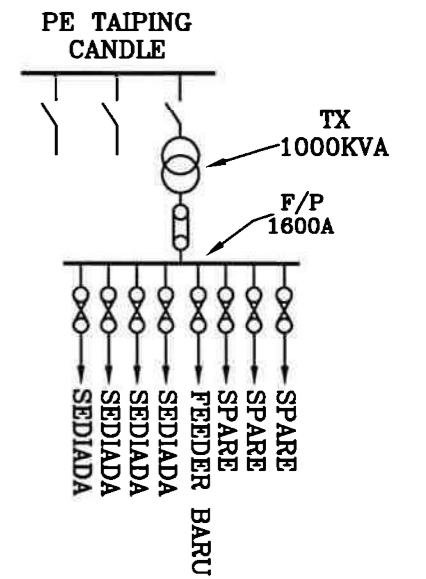

51

52

53

PROFESSIONAL LATEX SDN. BHD.

PETUNJUK:-

PETUNJUK:-

— UG KABEL LV XLPE 4C 185MMP

SUPPLY PLANNING 11KV & LV, SUBZONE TAIPING, NETWORK PLANNING (PERAK), DISTRIBUTION NETWORK.