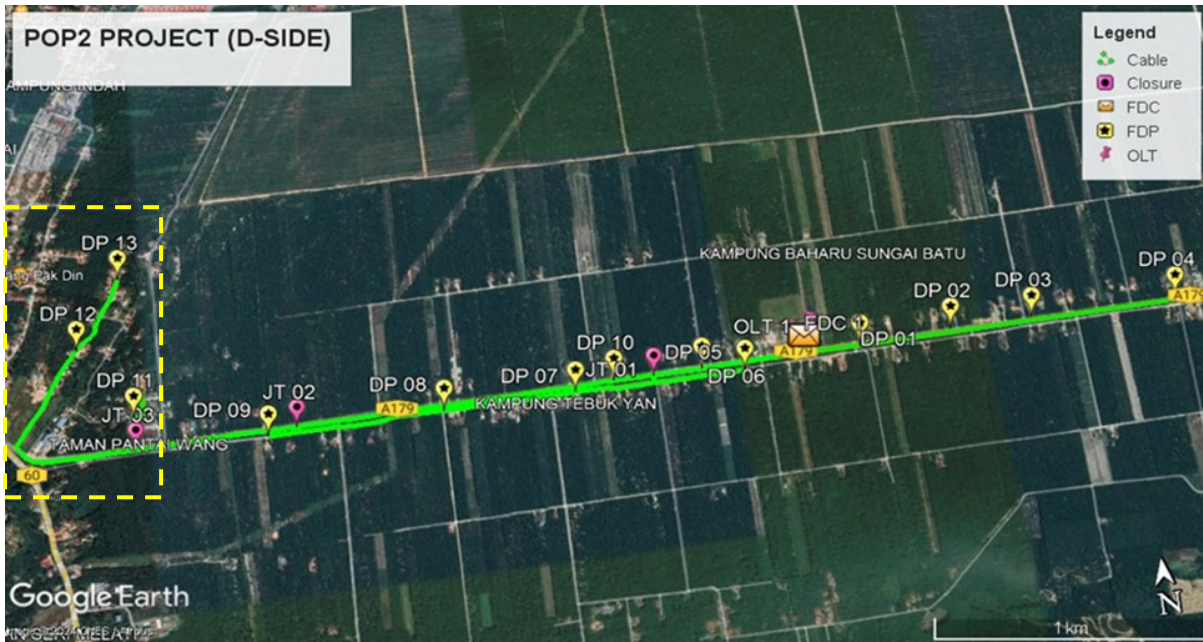

Site Plan – KMZ Routing (All Local Authority)

Green Colour – Majlis Pebandaran Manjung

Site Plan – KMZ Routing (All site area)

Route 1

Route 2

Route 3

Site Plan – KMZ Routing (Prop new Pole)

Prop New Pole Lat & Long Table

PROPOSED POLE COORDINATE		
POLE NUMBER	LATITUDE	LONGITUDE
T001	4.431334427	100.656546
T002	4.431340797	100.6569376
T003	4.431343144	100.6572608
T004	4.431368457	100.6576776
T005	4.431362757	100.6580011
T006	4.431364434	100.658267
T007	4.431532621	100.6585414
T008	4.431532544	100.6588678
T009	4.431546271	100.6591828
T010	4.431546484	100.6595866
T011	4.431557337	100.6599436
T012	4.431554545	100.6604
T013	4.431549069	100.6608032
T014	4.431573416	100.6611498
T015	4.431558505	100.6615008
T016	4.431575576	100.6619116
T017	4.431553831	100.6622978
T018	4.431564846	100.6626938
T019	4.431571306	100.6629928
T020	4.43157776	100.6633913
T021	4.431578833	100.6637831
T022	4.431583673	100.6640922
T023	4.431566644	100.66438
T024	4.43158585	100.6647132
T025	4.431599092	100.6650194
T026	4.431597792	100.6653911
T027	4.431596858	100.665751
T028	4.431600027	100.6660658
T029	4.431603268	100.6663323
T030	4.431602589	100.6666434
T031	4.431610031	100.666973
T032	4.431616253	100.6672459
T033	4.431613964	100.667598
T034	4.431630729	100.667985
T035	4.431636231	100.6683296
T036	4.431636318	100.668614
T037	4.43163939	100.6689358
T038	4.431651543	100.6692725
T039	4.431649982	100.6695087
T040	4.431336103	100.6560857
T041	4.431316657	100.6557749
T042	4.431311628	100.6553655
T043	4.431319339	100.6550141
T044	4.43130794	100.6547747
T045	4.43130157	100.6544421
T046	4.431290003	100.654007
T047	4.431271562	100.6536113
T048	4.431276491	100.6531347
T049	4.43125932	100.6526682
T050	4.431225797	100.6523631