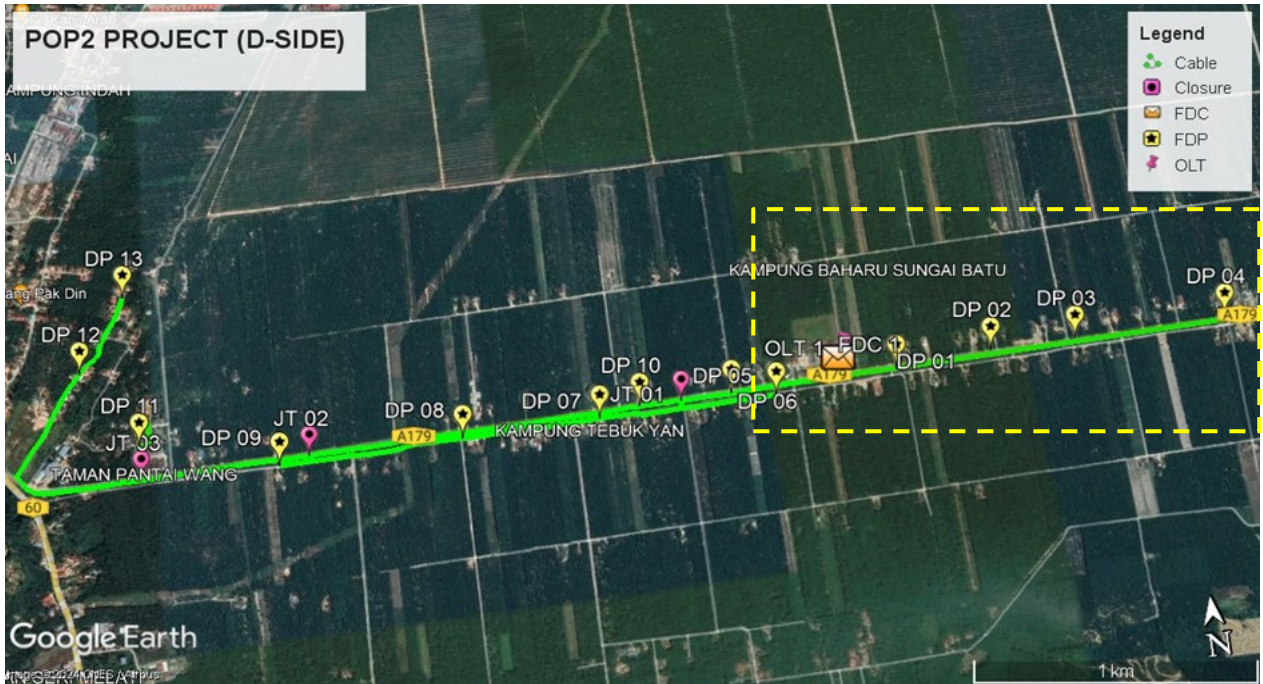

Site Plan – KMZ Routing (All site area)

Route 1