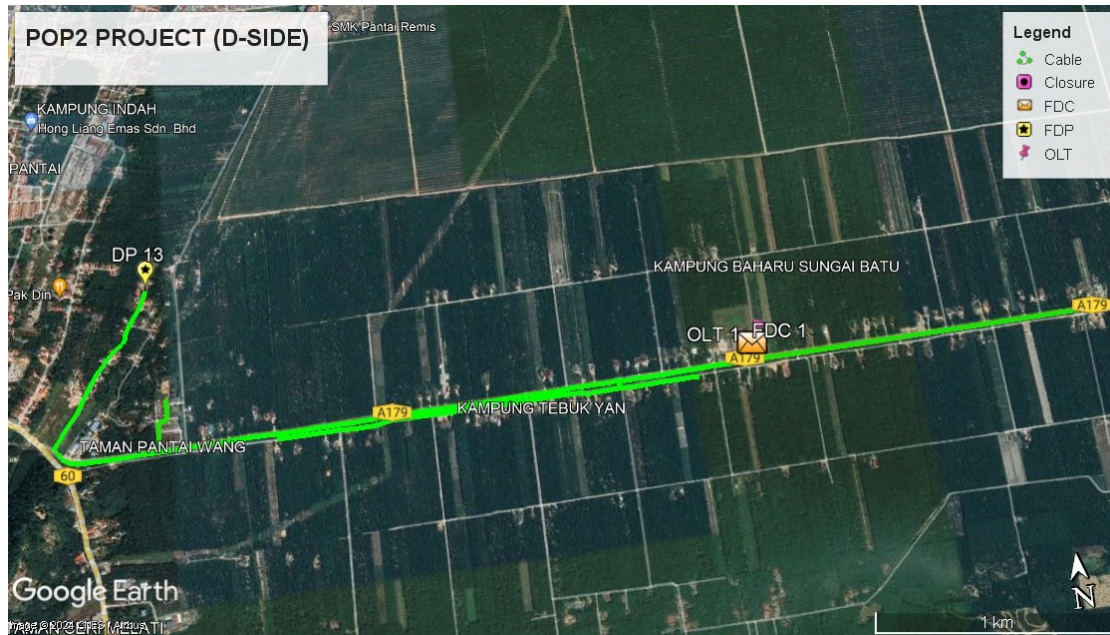

Site Plan – KMZ Routing (All Local Authority)

Green Colour – Majlis Pebandaran Manjung