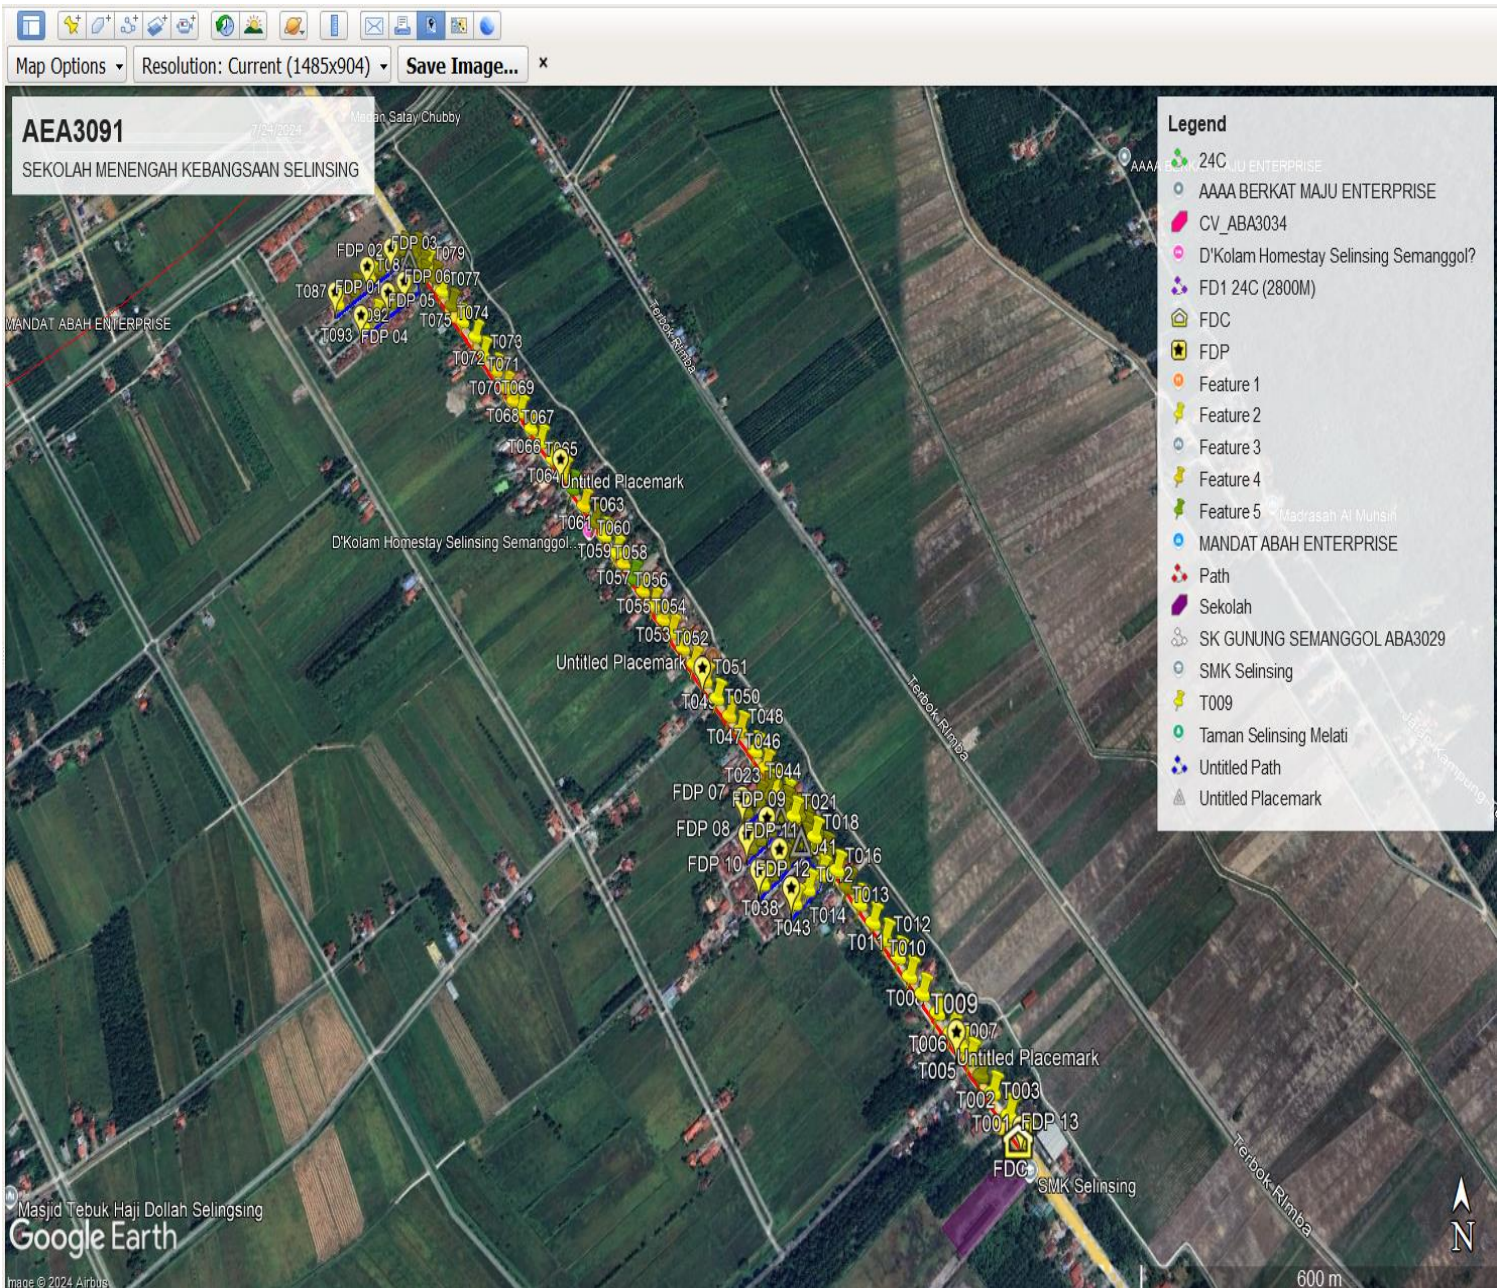

3.0 SITE PLAN (KMZ)

3.1 Overview Site Area (Propose New Pole)