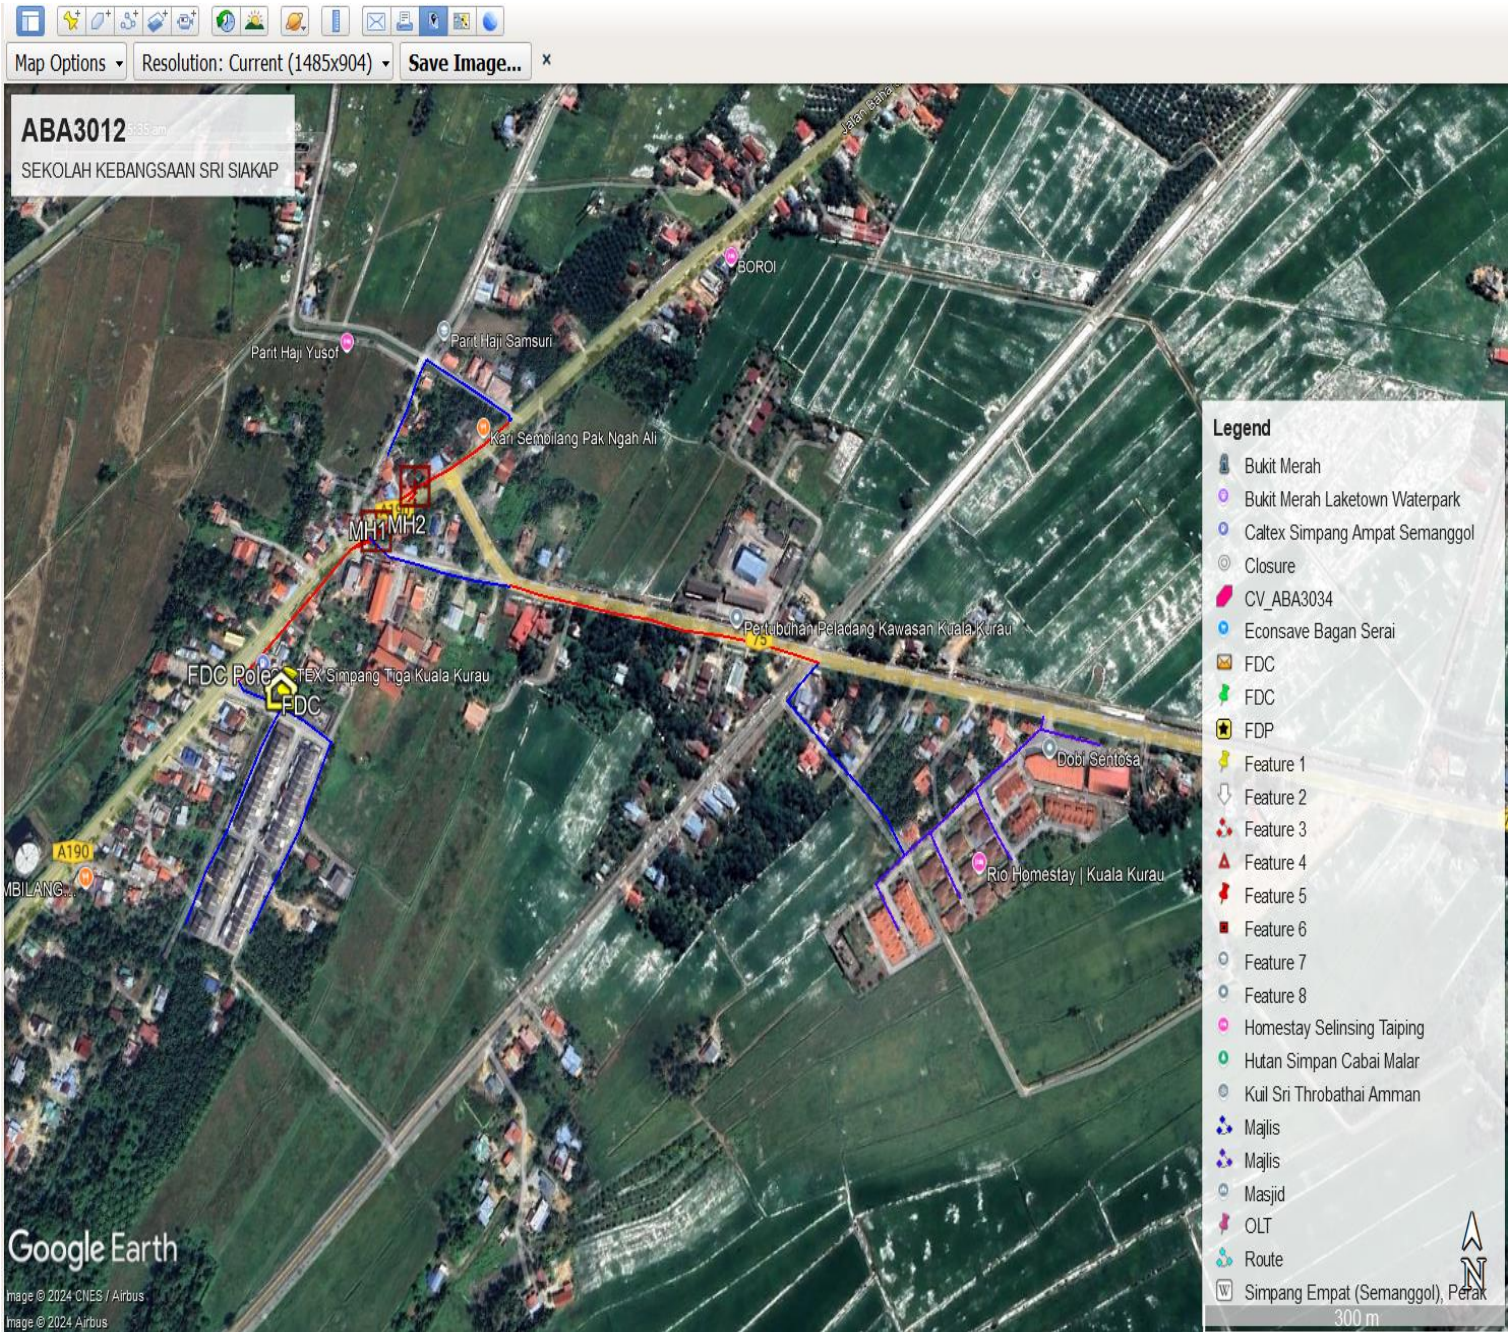

Starting Point

Site / Boundary Name	: SEKOLAH KEBANGSAAN SRI SIAKAP
District	: SIMPANG TIGA, KUALA KURAU
Postcode	: 34300
State	: PERAK
GPS Coordinate	: 5.029481, 100.439648
LRD	: A

End Point

Site / Boundary Name	: KAMPUNG BATU 8
Address	: KAMPUNG BATU 8
District	: SIMPANG TIGA, KUALA KURAU
Postcode	: 34300
State	: Perak
GPS Coordinate	: 5.027795, 100.445616
LRD	: B

3.0 SITE PLAN (KMZ)

3.1 Overview Site Area (Propose New Pole)

3.2 Proposed FDP and Closure

3.3 Site Plan - KMZ Routing (All Local Authority)

Red Colour - JKR
Road Blue Colour - Majlis Road

3.0 PROPOSED NEW MANHOLE

Proposed New Manhole Coordinate					
No.	Manhole Number	Distance (m)	Latitude	Longitude	Local Authority
1	MH01	0	5.030700	100.440344	JKR Daerah Kerian
2	MH02	60	5.031079	100.440706	JKR Daerah Kerian

4.0 PROPOSED NEW POLE