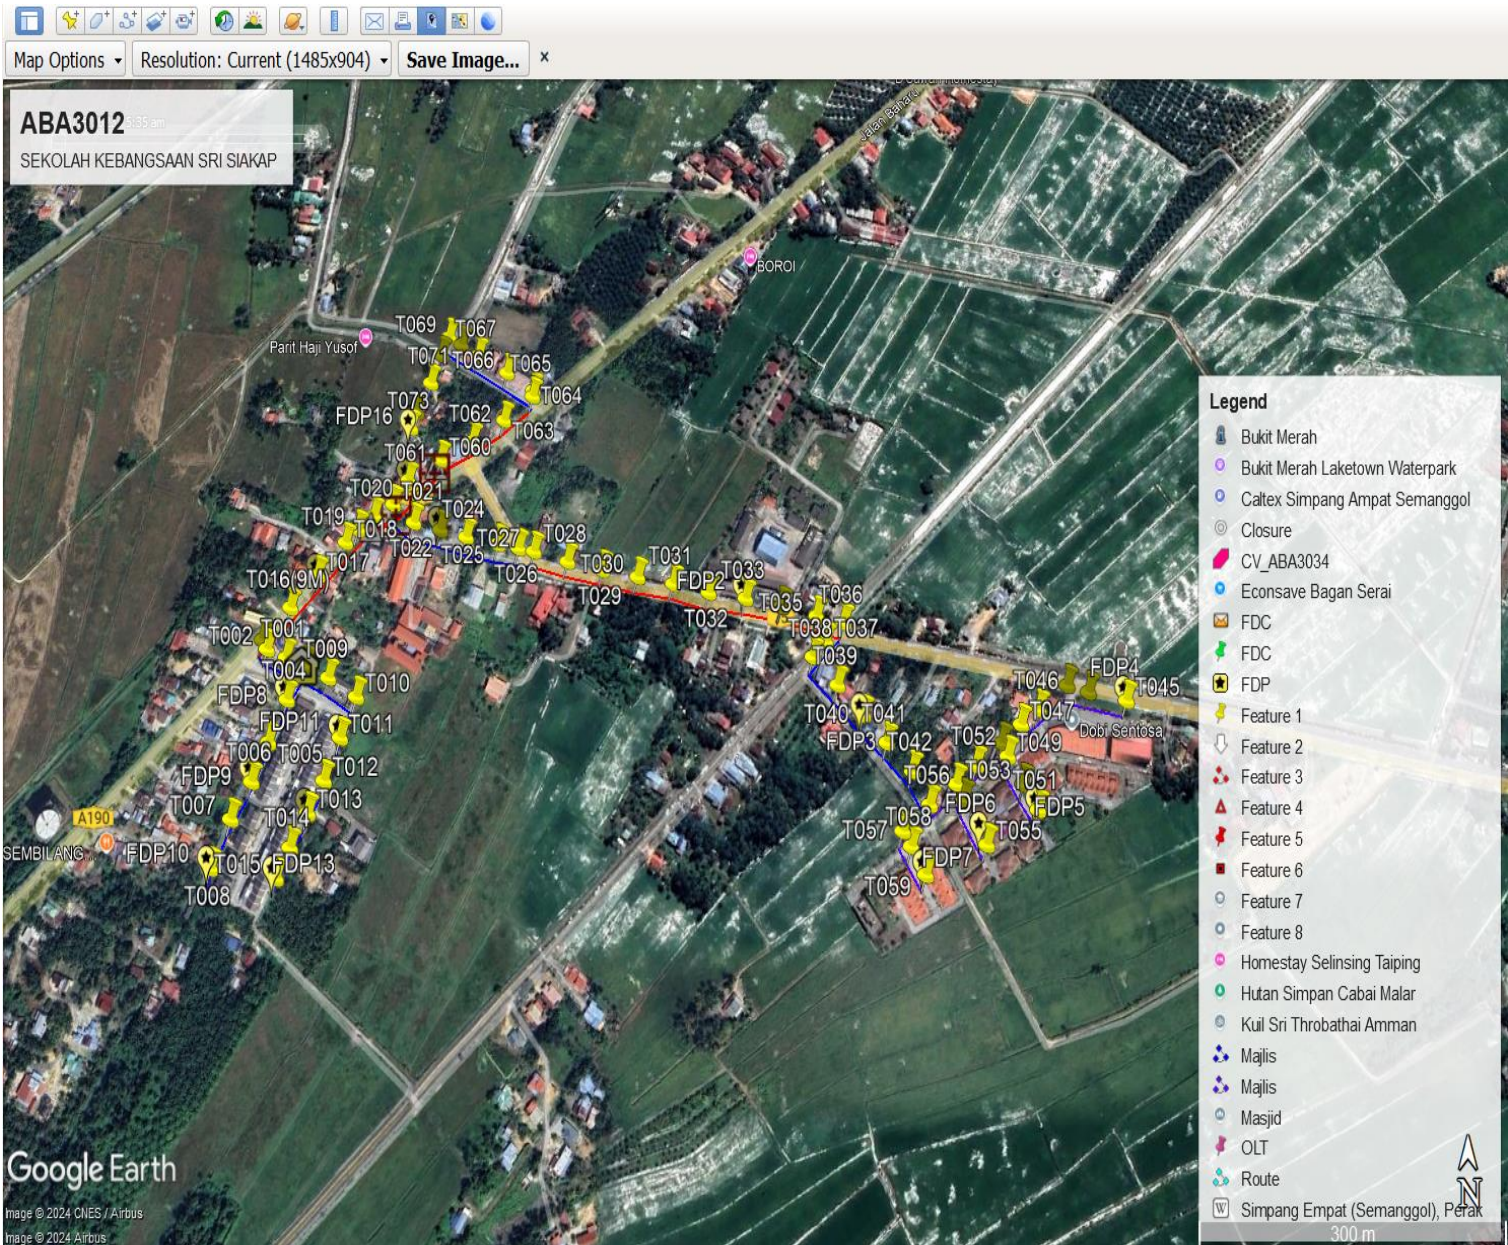

3.0 SITE PLAN (KMZ)

3.1 Overview Site Area (Propose New Pole)