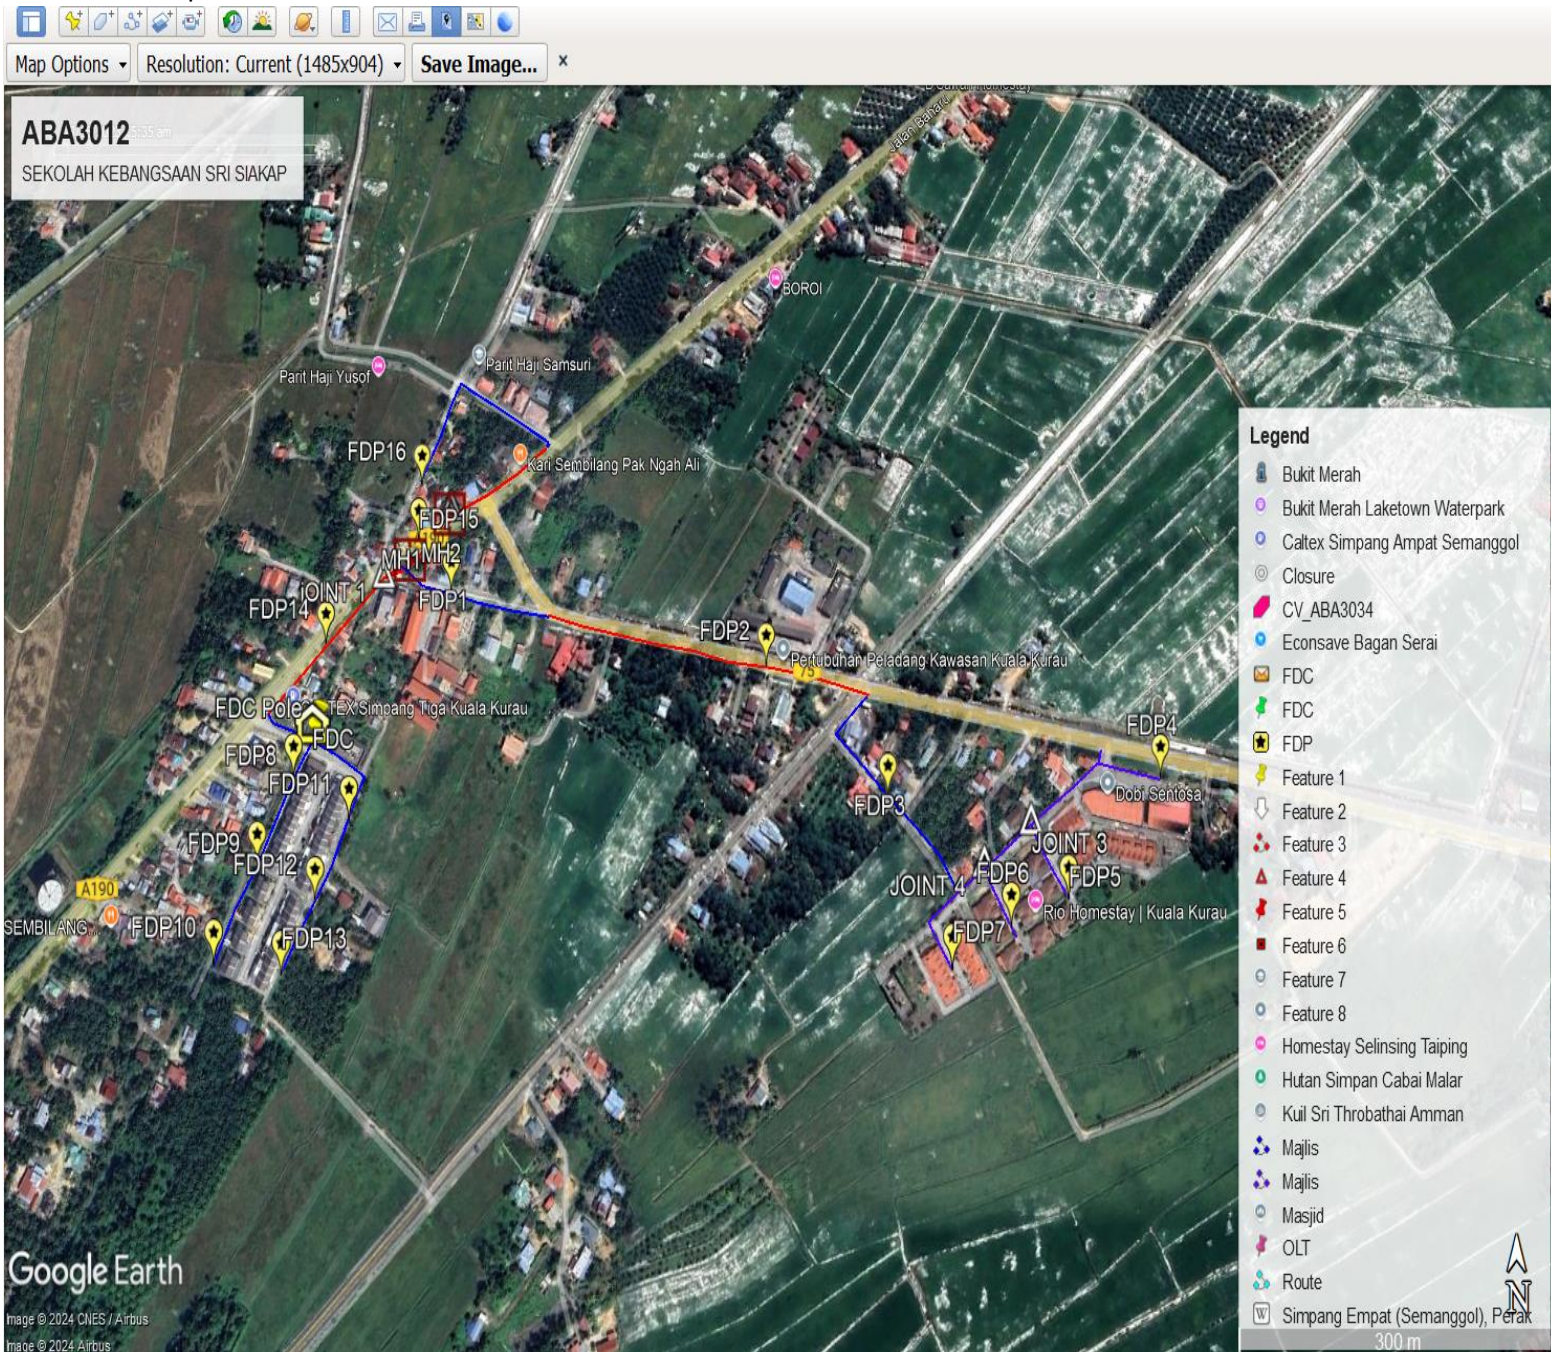

3.2 Proposed FDP and Closure